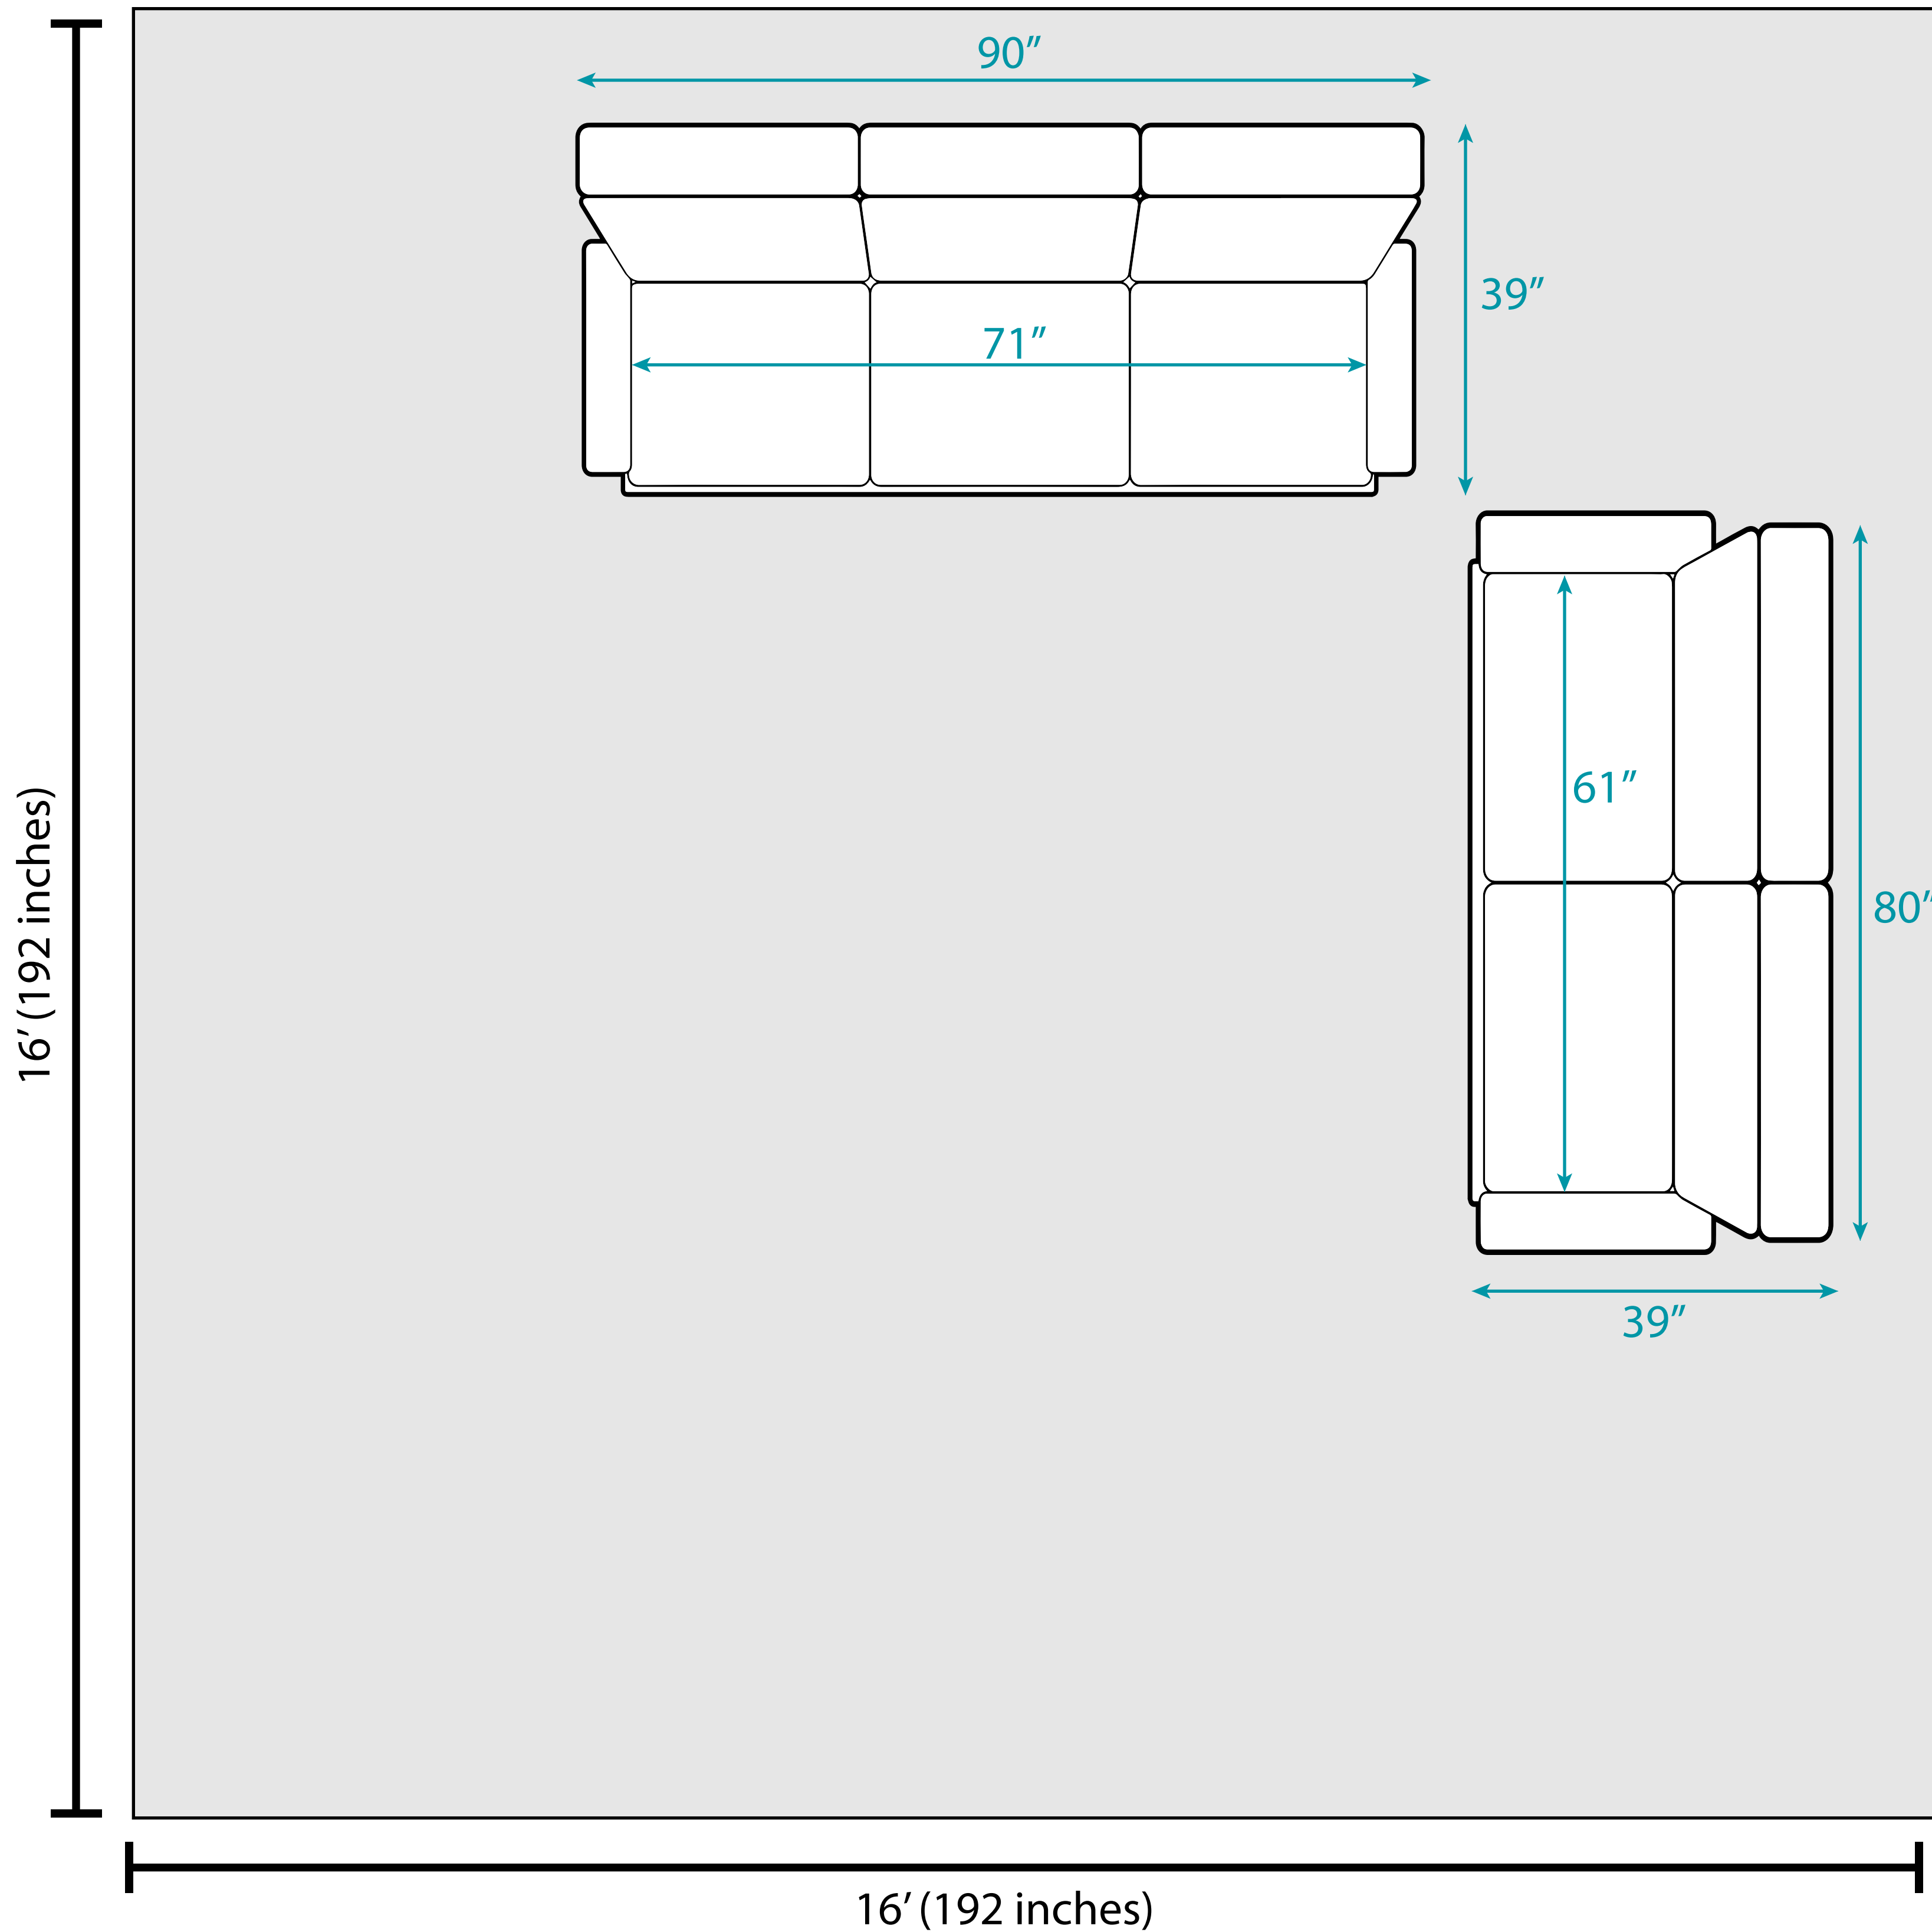

## Floor Plan

### National Average Living Room Size

As of 2020, Dimensions Guide estimates that the average living room is a 16x16 foot square. Depending on the size of your home, including the number of people in your household, it may make sense for your living room to be a different size or shape. All measurements are approximate and are provided for informational purposes only.

### Overall Dimensions:

- Power Sofa: 90" L x 39" W x 40" H  
Inside seating width: 71"
- Power Loveseat: 80" L x 39" W x 40" H  
Inside seating width: 61"

**Door width required for delivery: 28"**