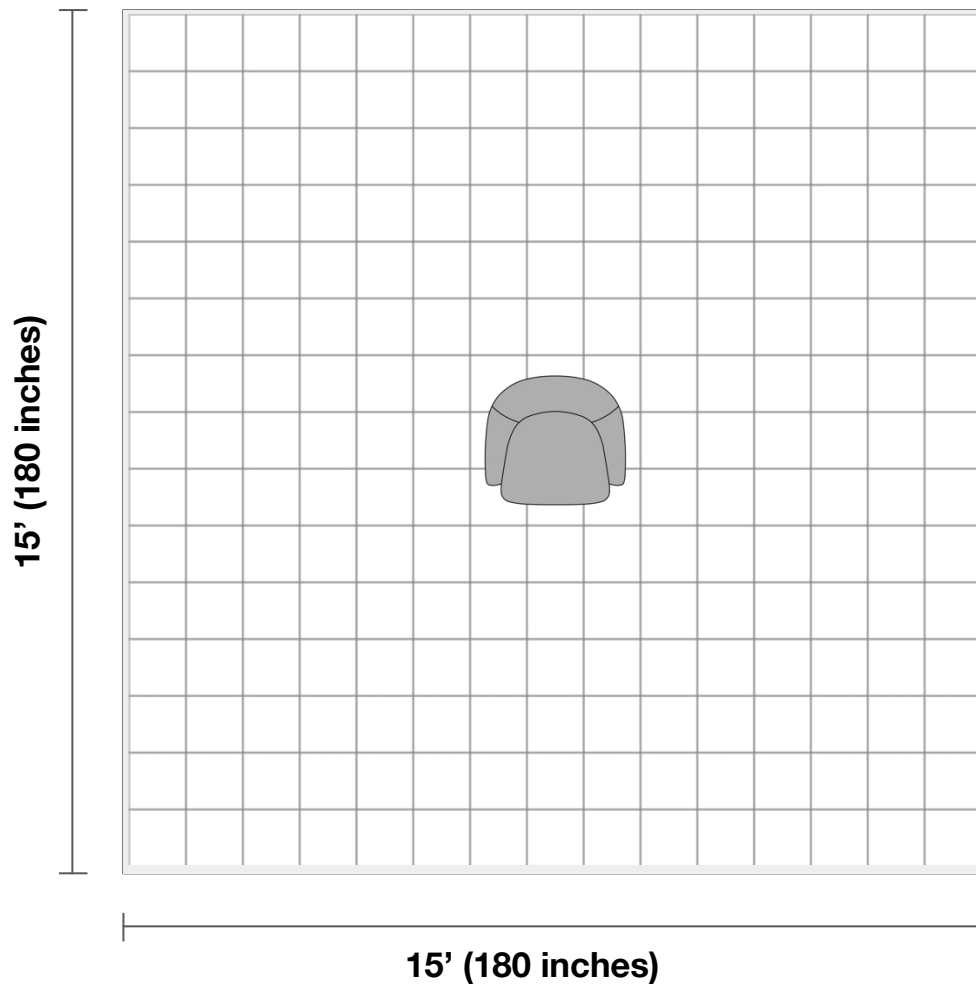

Swivel Chair: 29.5" L x 31.2" W x 30.1" H

Additional Dimensions:

Seat Depth: 21.2"

Seat Height: 18.9"

Back Height: 30.1"

Room Plan:

Entry width required for delivery: 31"

Living Room Size

Living rooms vary in shapes and sizes. The layout is scaled to 15' x 15' for visual purposes.