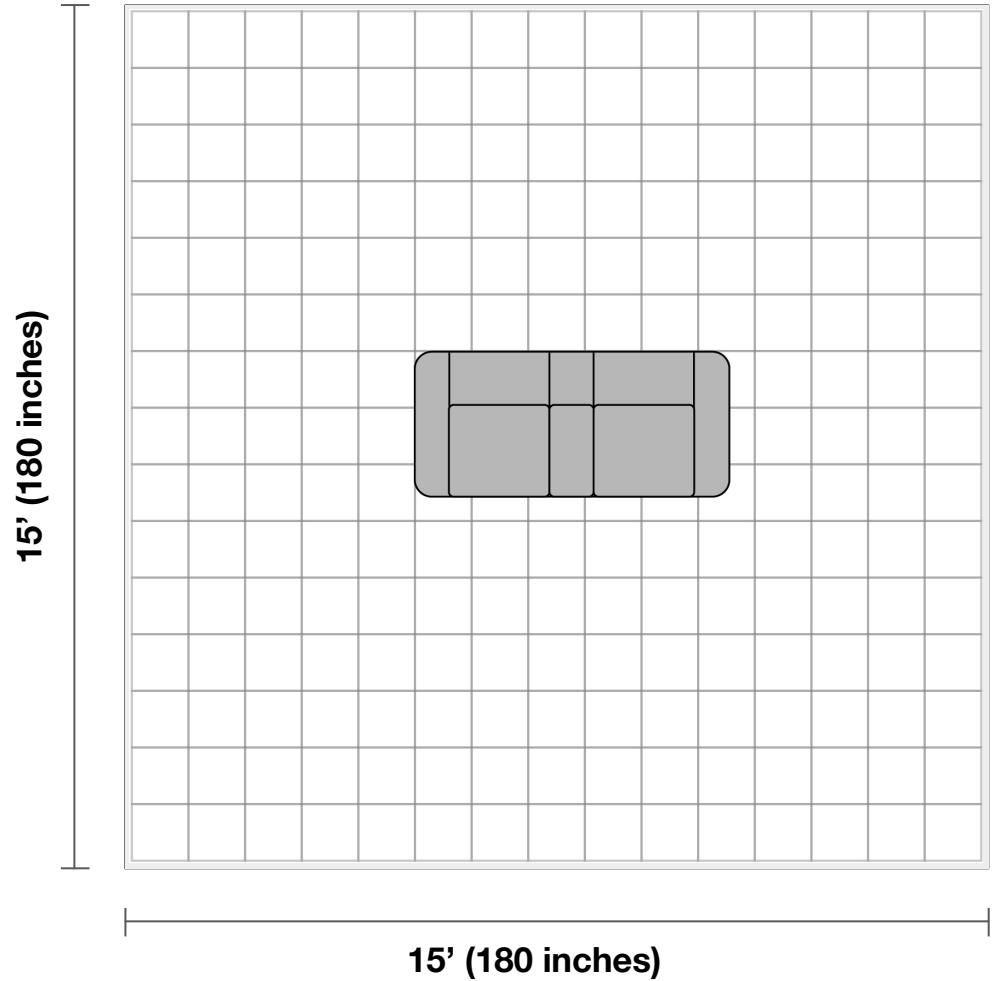

General Dimensions:

Sofa: 79.1" L x 40.1" W x 42.1" H

Additional Dimensions:

Seat cushions are 22.4" deep and 20.4" high off the ground

Armrests is 26.7" high off the ground

Length of power cable: 98"

Room Plan:

Entry width required for delivery: 27"

Living Room Size

Living rooms vary in shapes and sizes. The layout is scaled to 15' x 15' for visual purposes.