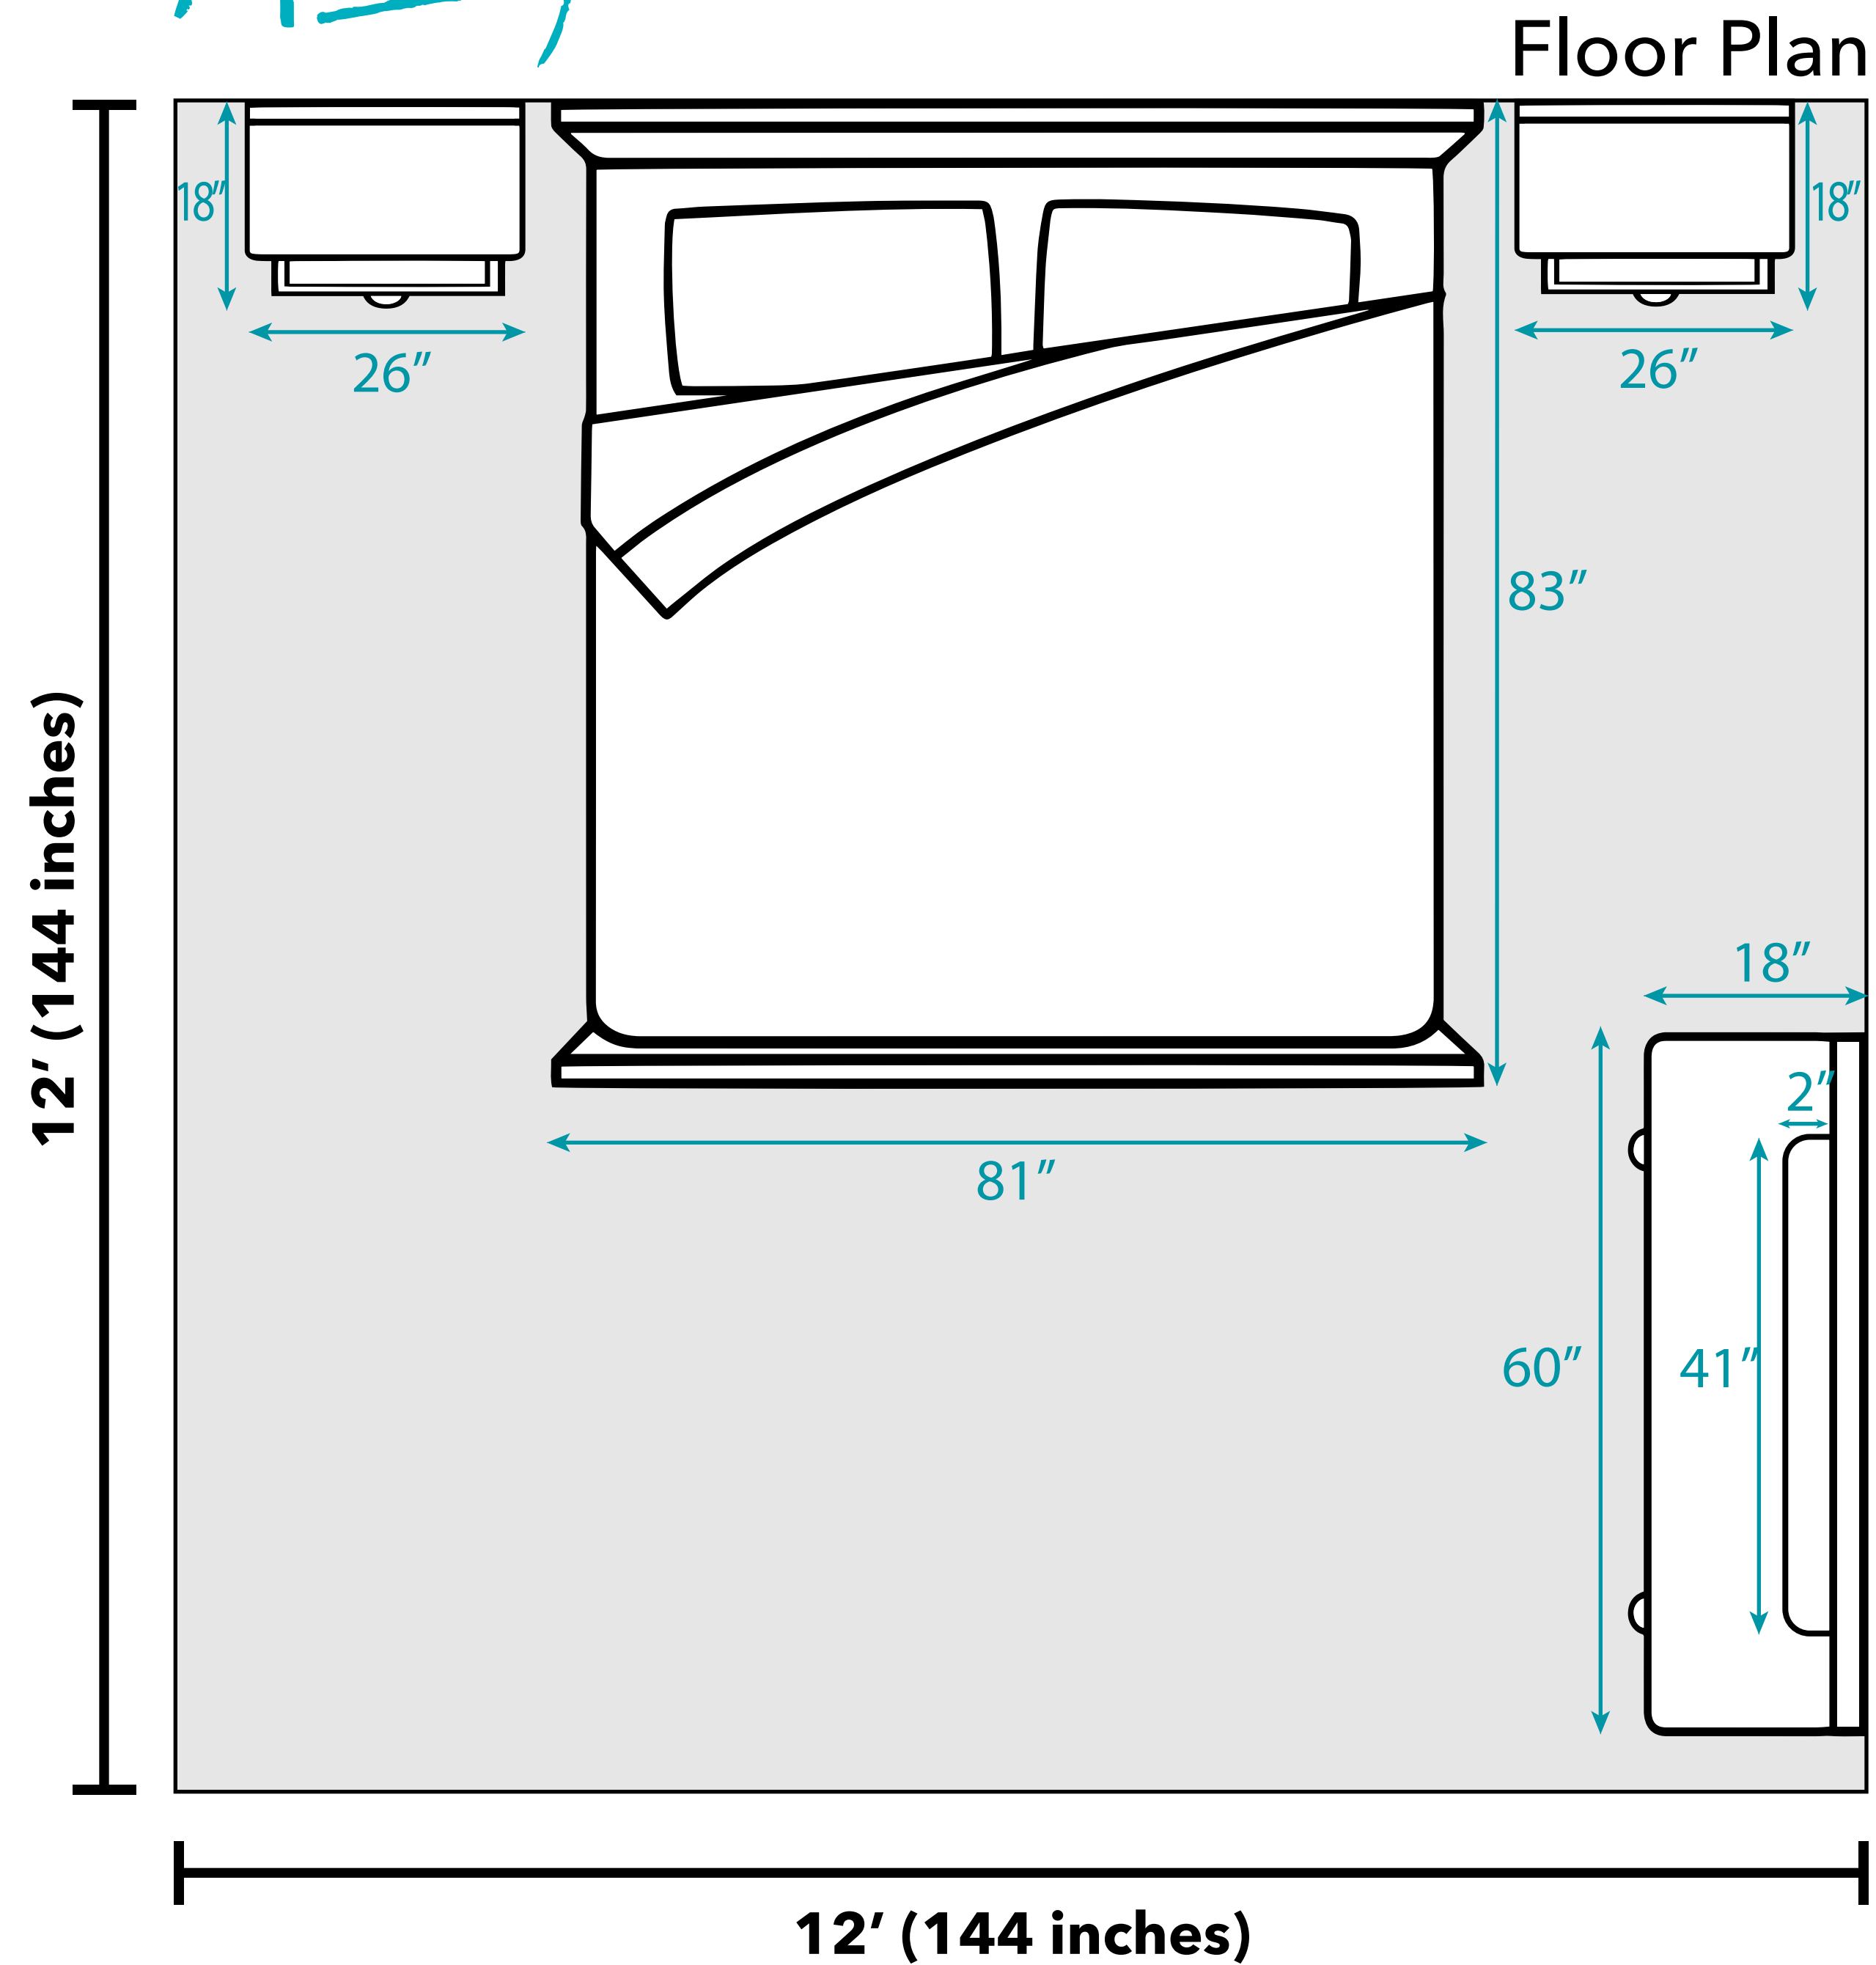

Abbyson™

Kieran 5-piece King Bedroom Collection

Overall Dimensions:

- Eastern King Bed: 81" W x 83" L x 56" H
- Nightstands (each): 26" W x 18" D x 26" H
- 7-Drawer Dresser: 60" W x 18" D x 35" H
- Mirror: 41" W x 2" D x 35" H

Additional Dimensions:

- Headboard is 56" tall
- Footboard is 18" tall
- Nightstand Top Drawer: 17.5" W x 12.5" D x 2.25" H
- Nightstand Bottom Drawer (two): 17.5" W x 12.5" D x 4.25" H
- Dresser Top Drawers (left and right): 11" W x 12.5" D x 4.25" H
- Dresser Top Drawer (center): 24.5" W x 12.5" D x 4.25" H
- Dresser Bottom Drawers (four): 24.5" W x 12.5" D x 6.5" H
- King Bed Drawers (two): 34" W x 17" D x 5.5" H

National Average Bedroom Size

As of 2019, Quora estimates that the average bedroom is a 12x12 foot square. Depending on the size of your home, including the number of people in your household, your bedroom may be a different size or shape. All measurements are approximate and are provided for informational purposes only.

Door width required for delivery: 25"