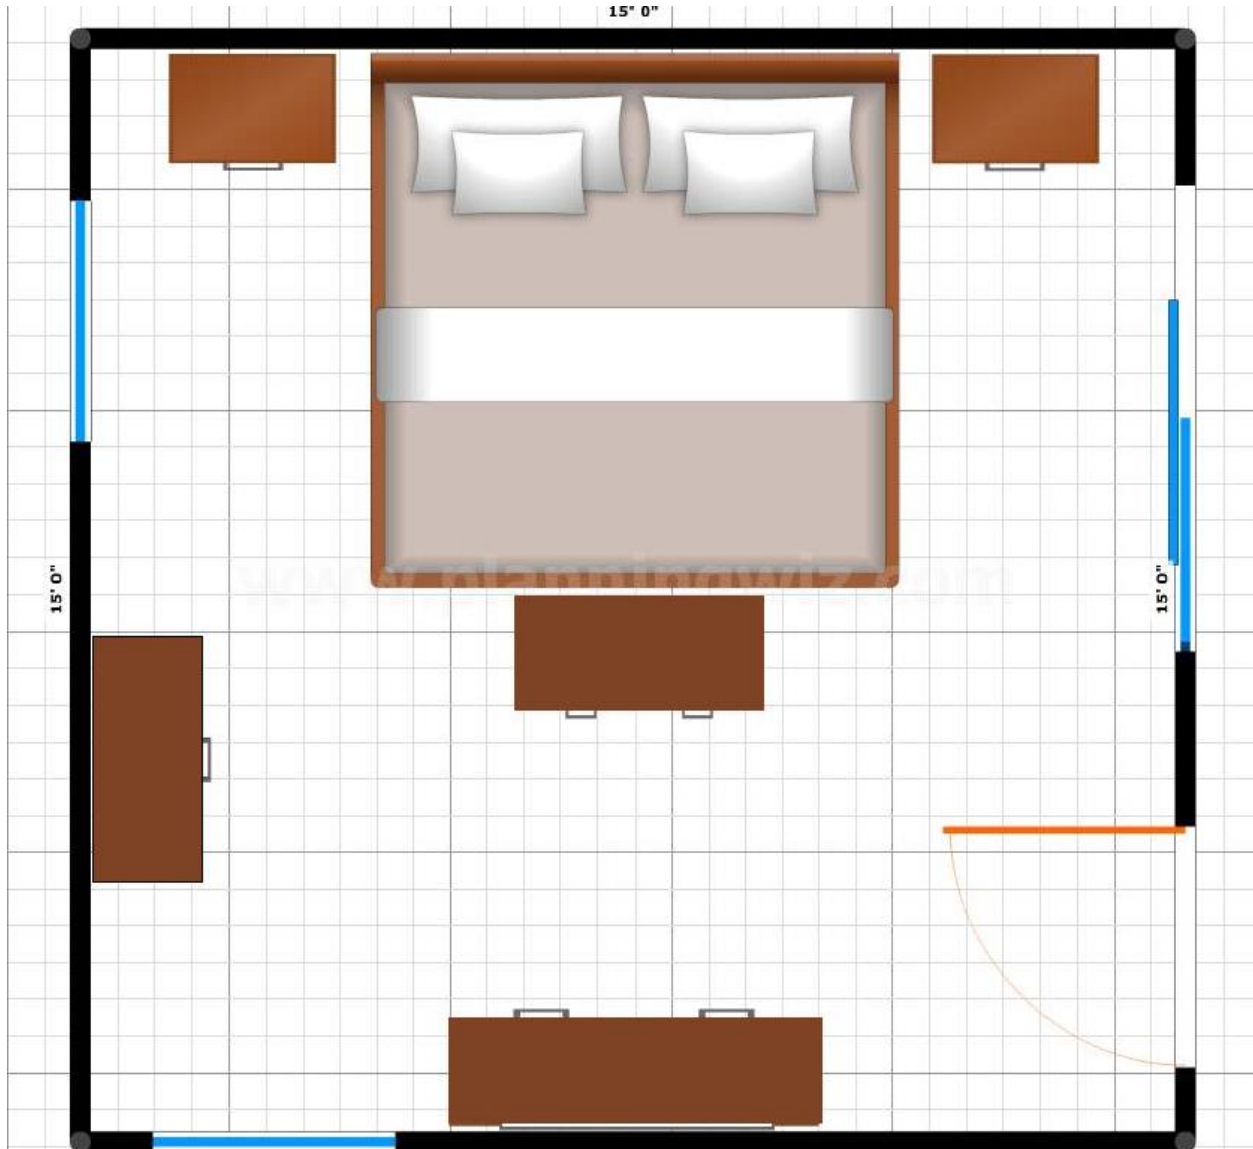

Dimensions:

- | | |
|---------------------|--------------------------|
| Queen Bed | 71" W x 87" D x 55" H |
| 7 Drawer Dresser | 60" W x 19" D x 40" H |
| Mirror | 44.8" W x 2.5" D x 37" H |
| 3 Drawer Nightstand | 27" W x 19" D x 32" H |
| 6 Drawer Chest | 40" W x 19" D x 54" H |

CHARTRES 6pc KING BEDROOM SET

The Chartres 6pc King Bedroom Set is shown in a 15' x 15' room for reference only. Please measure carefully to ensure this collection will fit in the desired space.

Dimensions:

King Bed	86" W x 87" D x 55" H
7 Drawer Dresser	60" W x 19" D x 40" H
Mirror	44.8" W x 2.5" D x 37" H
3 Drawer Nightstand	27" W x 19" D x 32" H
6 Drawer Chest	40" W x 19" D x 54" H

CHARTRES 7pc KING BEDROOM SET

The Chartres 7pc King Bedroom Set is shown in a 15' x 15' room for reference only. Please measure carefully to ensure this collection will fit in the desired space.

Dimensions:

King Bed	86" W x 87" D x 55" H
7 Drawer Dresser	60" W x 19" D x 40" H
Mirror	44.8" W x 2.5" D x 37" H
3 Drawer Nightstand	27" W x 19" D x 32" H
6 Drawer Chest	40" W x 19" D x 54" H
Storage Trunk	40" W x 20" D x 20" H