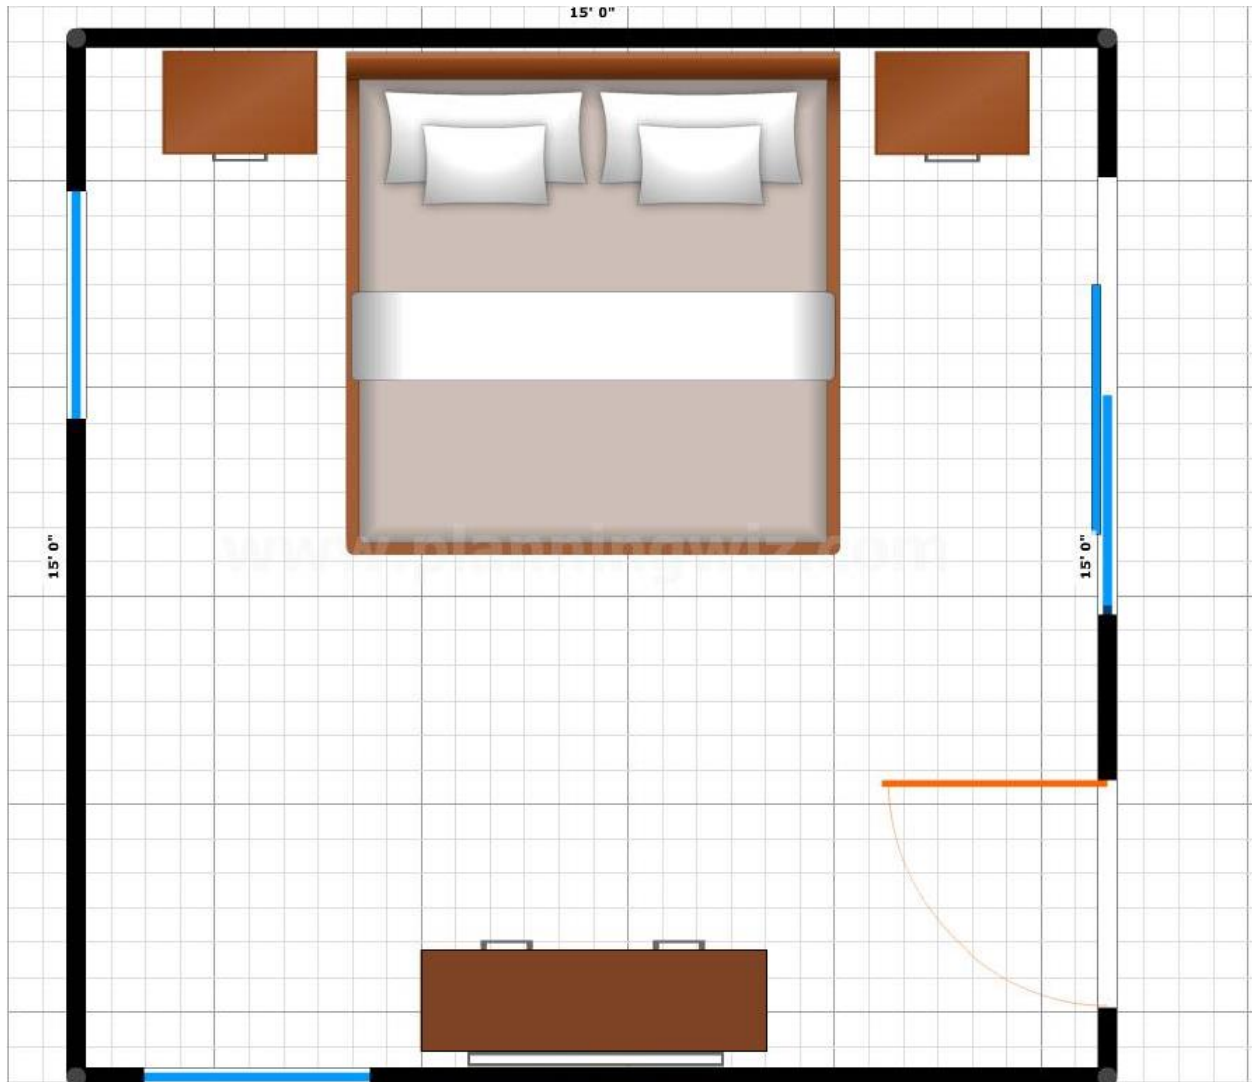

CHARTRES 5pc KING BEDROOM SET

The Chartres 5pc King Bedroom Set is shown in a 15' x 15' room for reference only. Please measure carefully to ensure this collection will fit in the desired space.

Dimensions:

King Bed

86" W x 87" D x 55" H

7 Drawer Dresser

60" W x 19" D x 40" H

Mirror

44.8" W x 2.5" D x 37" H

3 Drawer Nightstand

27" W x 19" D x 32" H