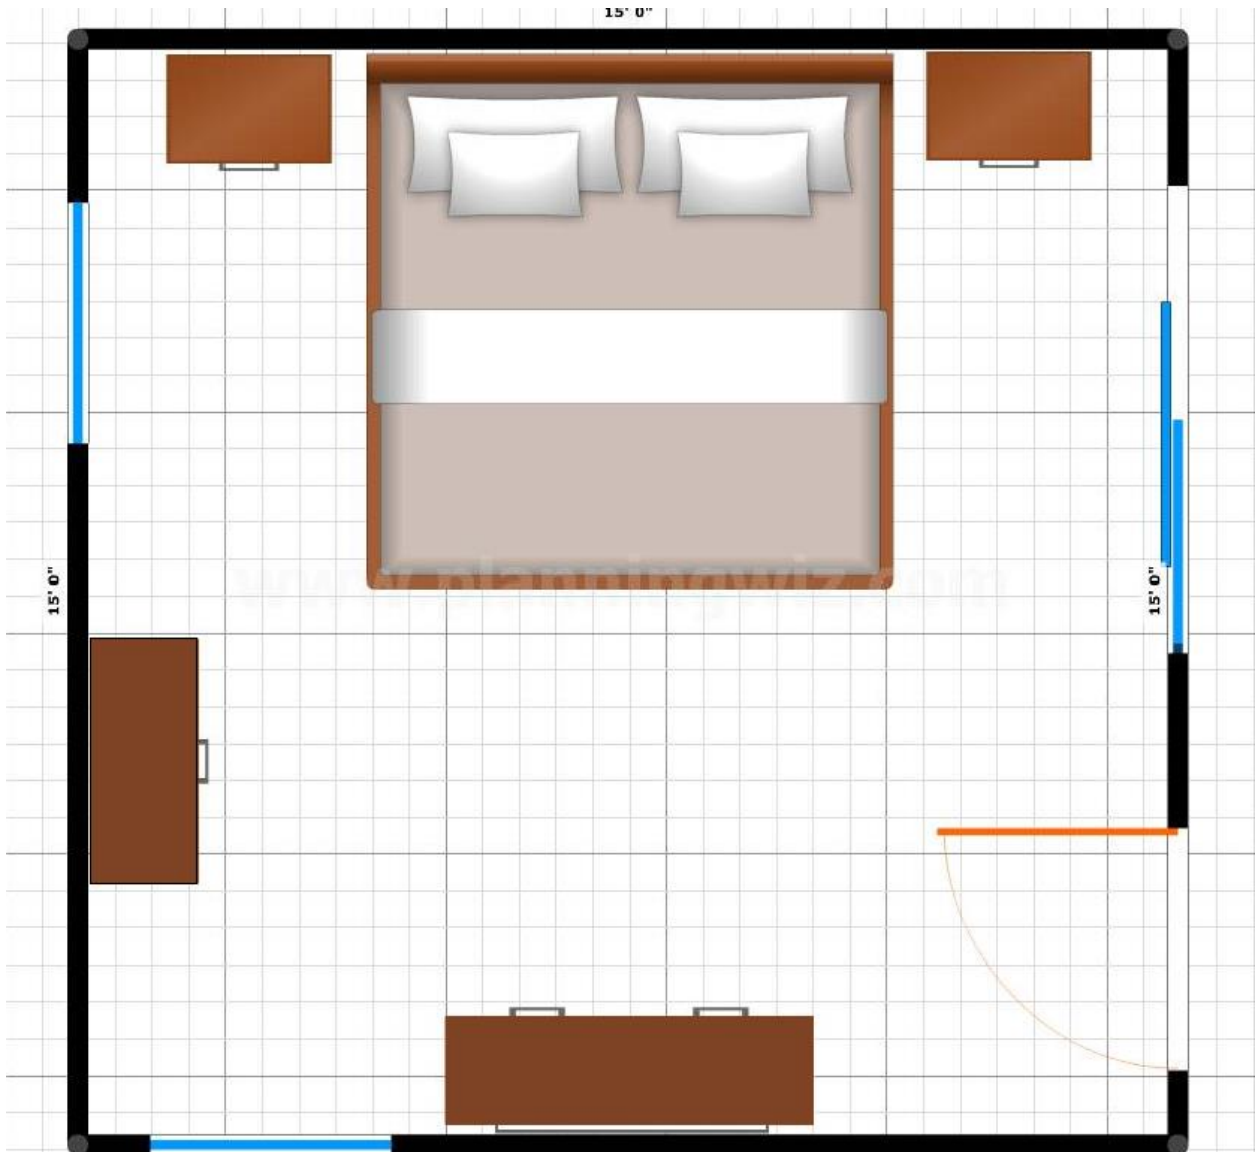

Dimensions:

- | | |
|---------------------|--------------------------|
| Queen Bed | 71" W x 87" D x 55" H |
| 7 Drawer Dresser | 60" W x 19" D x 40" H |
| Mirror | 44.8" W x 2.5" D x 37" H |
| 3 Drawer Nightstand | 27" W x 19" D x 32" H |
| 6 Drawer Chest | 40" W x 19" D x 54" H |

CHARTRES 5pc KING BEDROOM SET

The Chartres 5pc King Bedroom Set is shown in a 15' x 15' room for reference only. Please measure carefully to ensure this collection will fit in the desired space.

Dimensions:

King Bed

86" W x 87" D x 55" H

7 Drawer Dresser

60" W x 19" D x 40" H

Mirror

44.8" W x 2.5" D x 37" H

3 Drawer Nightstand

27" W x 19" D x 32" H

CHARTRES 6pc KING BEDROOM SET

The Chartres 6pc King Bedroom Set is shown in a 15' x 15' room for reference only. Please measure carefully to ensure this collection will fit in the desired space.

Dimensions: