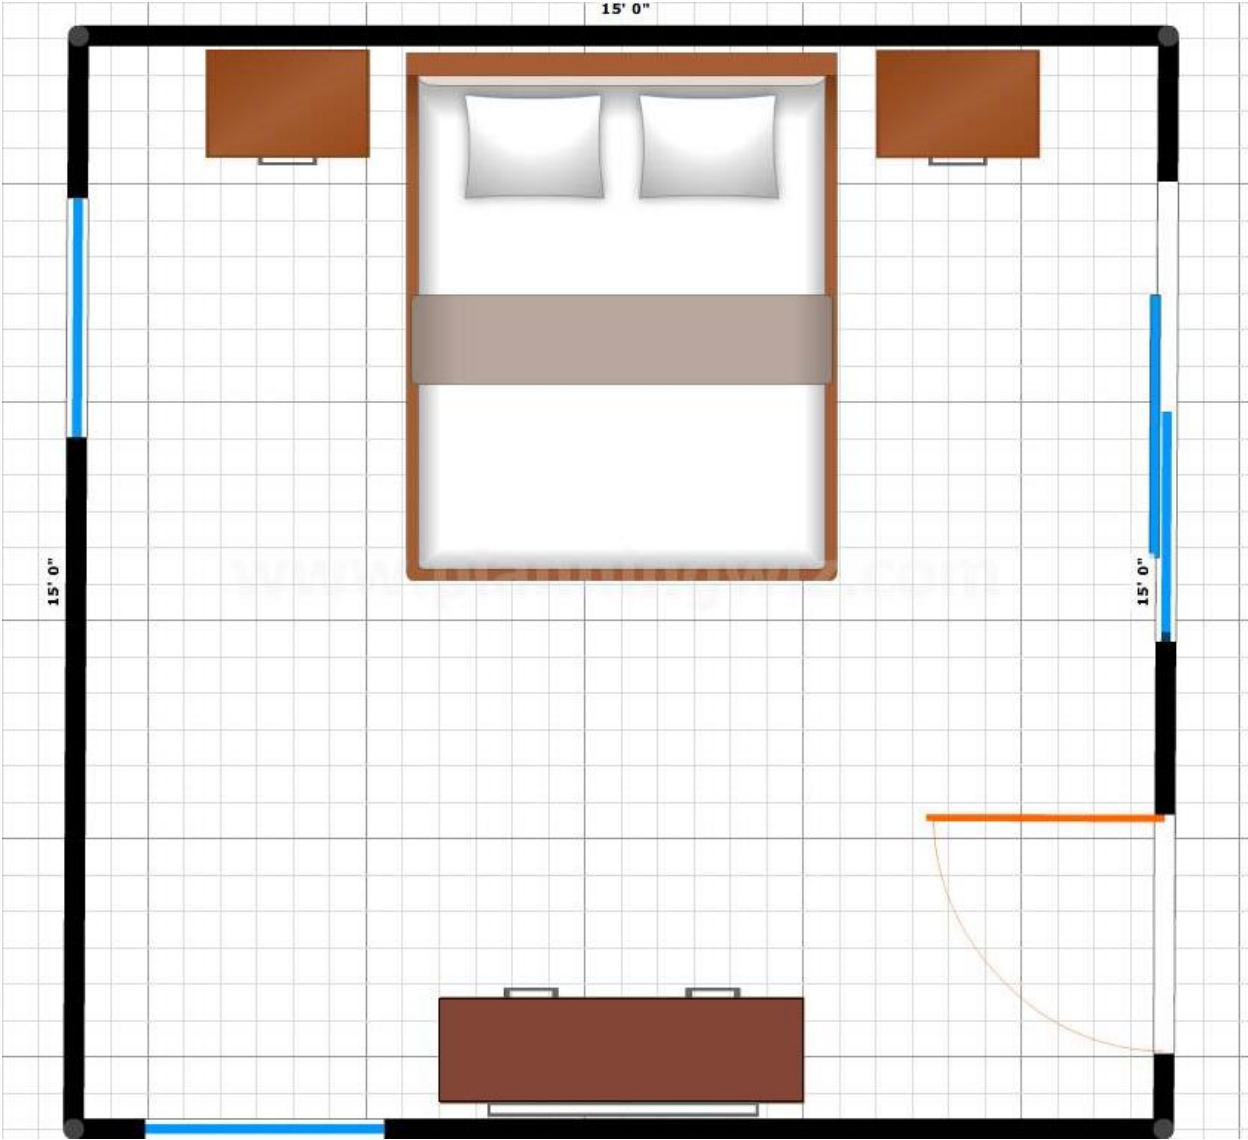

CHARTRES 5pc QUEEN BEDROOM SET

The Chartres 5pc Queen Bedroom Set is shown in a 15' x 15' room for reference only. Please measure carefully to ensure this collection will fit in the desired space.

Dimensions:

Queen Bed	71" W x 87" D x 55" H
7 Drawer Dresser	60" W x 19" D x 40" H
Mirror	44.8" W x 2.5" D x 37" H
3 Drawer Nightstand	27" W x 19" D x 32" H

CHARTRES 6pc QUEEN BEDROOM SET

The Chartres 6pc Queen Bedroom Set is shown in a 15' x 15' room for reference only. Please measure carefully to ensure this collection will fit in the desired space.

Dimensions:

- | | |
|---------------------|--------------------------|
| Queen Bed | 71" W x 87" D x 55" H |
| 7 Drawer Dresser | 60" W x 19" D x 40" H |
| Mirror | 44.8" W x 2.5" D x 37" H |
| 3 Drawer Nightstand | 27" W x 19" D x 32" H |
| 6 Drawer Chest | 40" W x 19" D x 54" H |

CHARTRES 7pc QUEEN BEDROOM SET

The Chartres 7pc Queen Bedroom Set is shown in a 15' x 15' room for reference only. Please measure carefully to ensure this collection will fit in the desired space.

Dimensions: