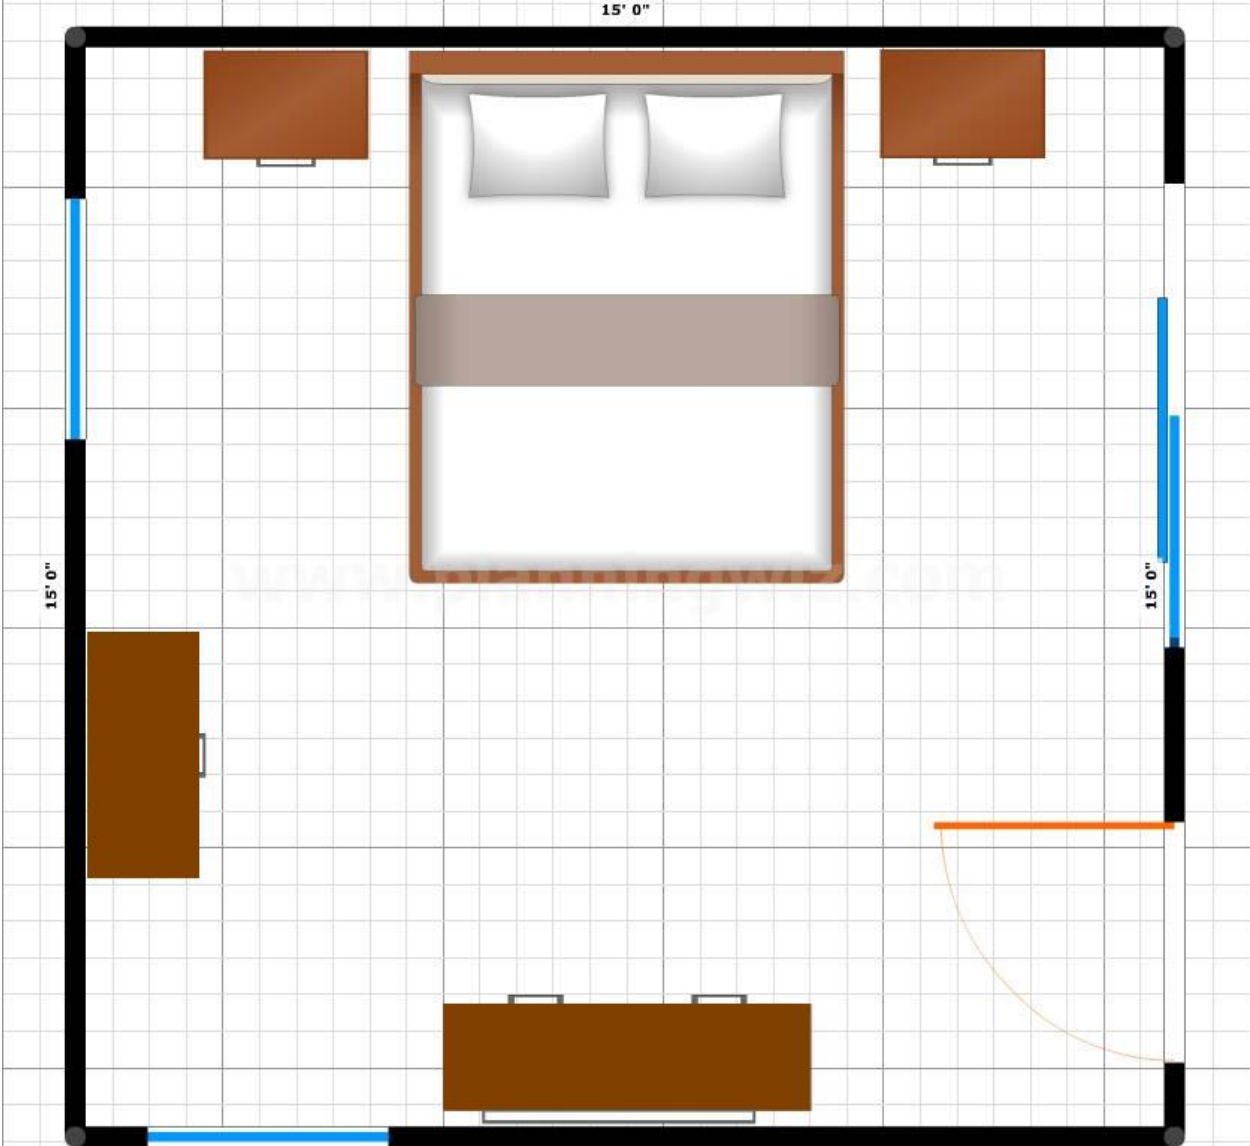

CHARTRES 5pc QUEEN BEDROOM SET

The Chartres 5pc Queen Bedroom Set is shown in a 15' x 15' room for reference only. Please measure carefully to ensure this collection will fit in the desired space.

Dimensions:

Queen Bed	71" W x 87" D x 55" H
7 Drawer Dresser	60" W x 19" D x 40" H
Mirror	44.8" W x 2.5" D x 37" H
3 Drawer Nightstand	27" W x 19" D x 32" H

CHARTRES 6pc QUEEN BEDROOM SET

The Chartres 6pc Queen Bedroom Set is shown in a 15' x 15' room for reference only. Please measure carefully to ensure this collection will fit in the desired space.

Dimensions:

- | | |
|---------------------|--------------------------|
| Queen Bed | 71" W x 87" D x 55" H |
| 7 Drawer Dresser | 60" W x 19" D x 40" H |
| Mirror | 44.8" W x 2.5" D x 37" H |
| 3 Drawer Nightstand | 27" W x 19" D x 32" H |
| 6 Drawer Chest | 40" W x 19" D x 54" H |

CHARTRES 7pc QUEEN BEDROOM SET

The Chartres 7pc Queen Bedroom Set is shown in a 15' x 15' room for reference only. Please measure carefully to ensure this collection will fit in the desired space.

Dimensions: