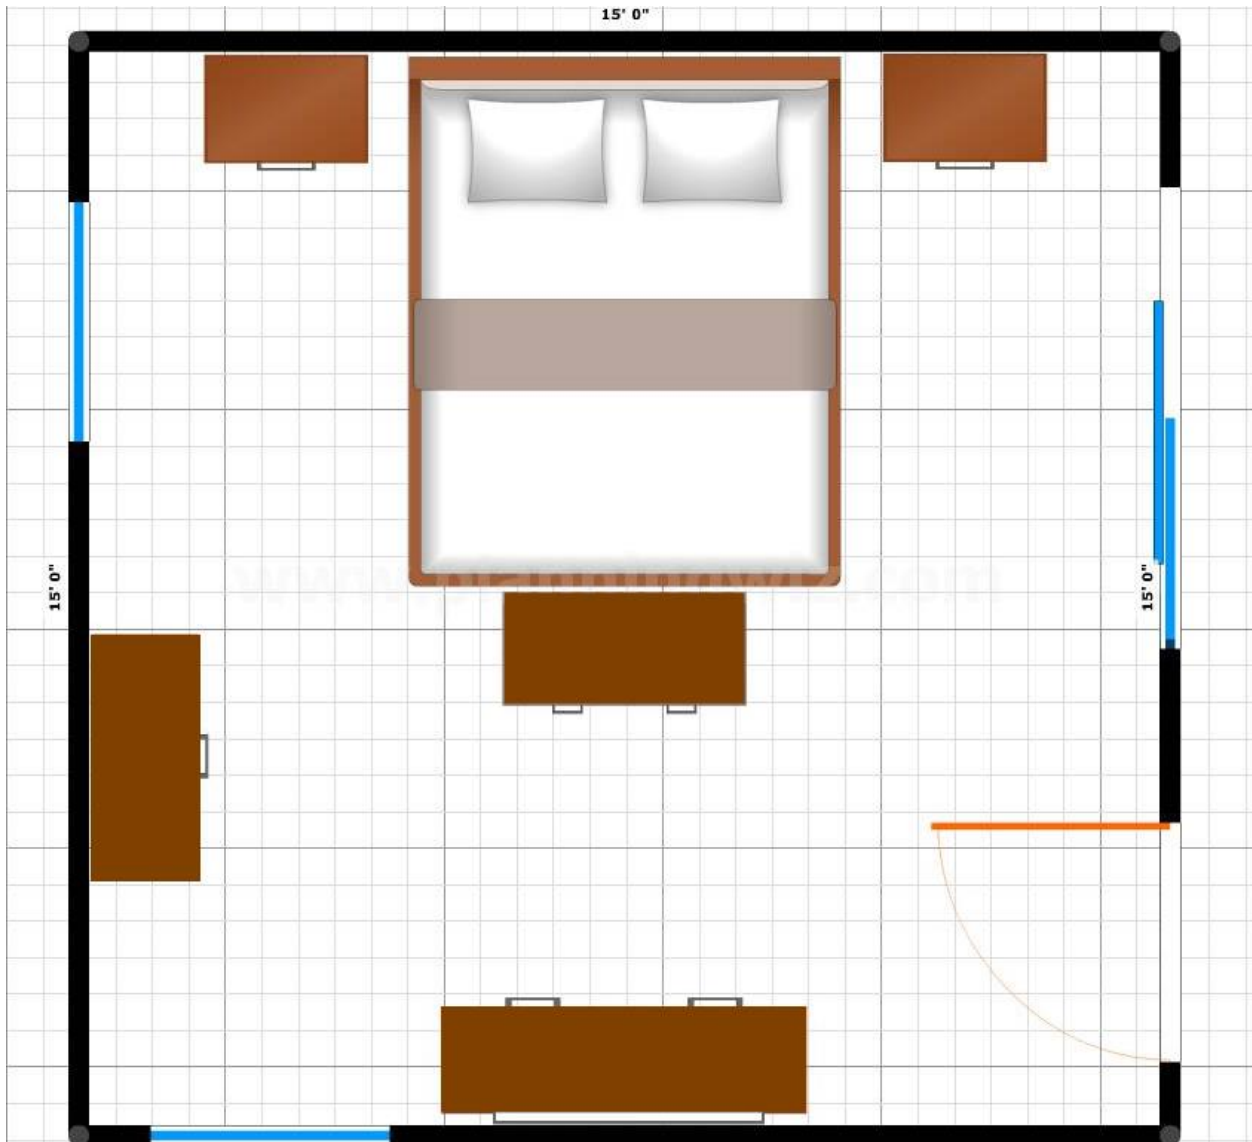

CHARTRES 5pc QUEEN BEDROOM SET

The Chartres 5pc Queen Bedroom Set is shown in a 15' x 15' room for reference only. Please measure carefully to ensure this collection will fit in the desired space.

Dimensions:

Queen Bed	71" W x 87" D x 55" H
7 Drawer Dresser	60" W x 19" D x 40" H
Mirror	44.8" W x 2.5" D x 37" H
3 Drawer Nightstand	27" W x 19" D x 32" H

CHARTRES 6pc QUEEN BEDROOM SET

The Chartres 6pc Queen Bedroom Set is shown in a 15' x 15' room for reference only. Please measure carefully to ensure this collection will fit in the desired space.

Dimensions:

- | | |
|---------------------|--------------------------|
| Queen Bed | 71" W x 87" D x 55" H |
| 7 Drawer Dresser | 60" W x 19" D x 40" H |
| Mirror | 44.8" W x 2.5" D x 37" H |
| 3 Drawer Nightstand | 27" W x 19" D x 32" H |
| 6 Drawer Chest | 40" W x 19" D x 54" H |

CHARTRES 7pc QUEEN BEDROOM SET

The Chartres 7pc Queen Bedroom Set is shown in a 15' x 15' room for reference only. Please measure carefully to ensure this collection will fit in the desired space.

Dimensions: