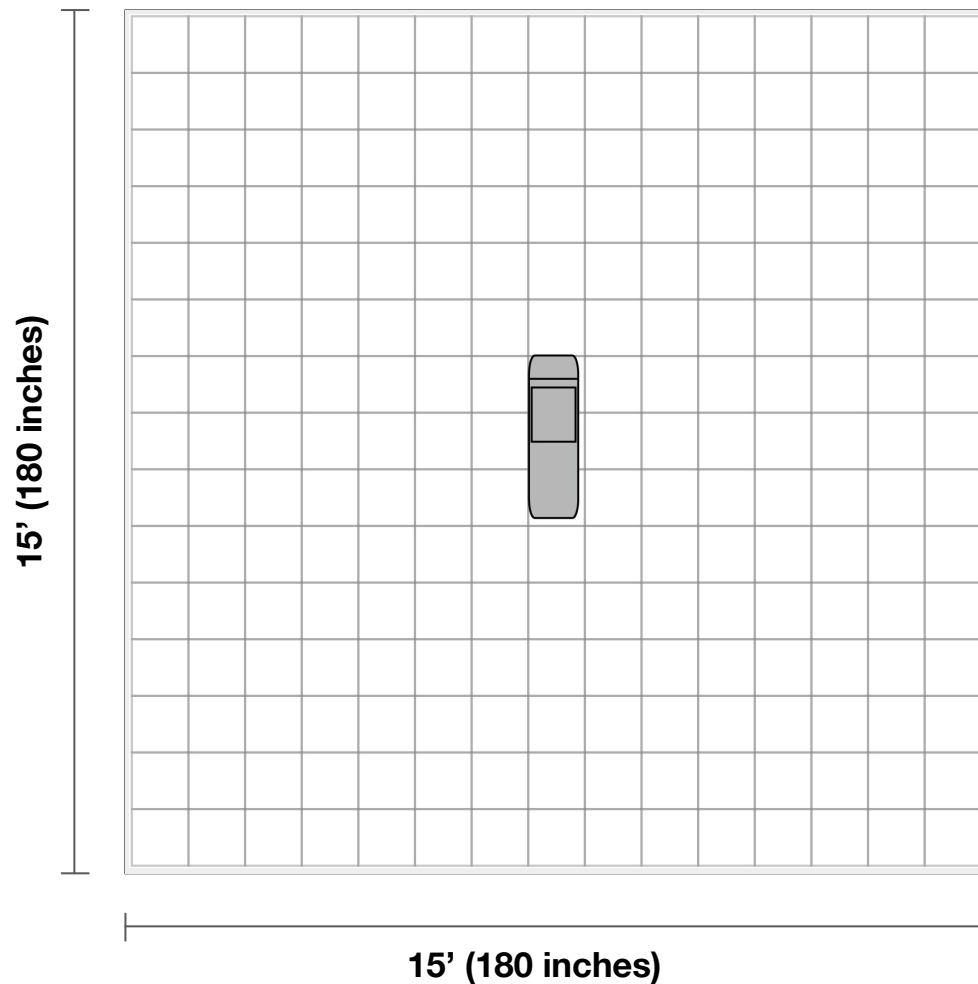

AIDEN & IVY®

1862074 Screen Storage Console with Wood Tray

Before purchasing your furniture, please measure your space and note all item measurements to ensure the item will fit your space.

General Dimensions:

Console: 12.5" L x 46" W x 24" H

Additional Dimensions:

Room Plan:

Entry width required for delivery: 14.2"

Living Room Size

Living rooms vary in shapes and sizes. The layout is scaled to 15' x 15' for visual purposes.