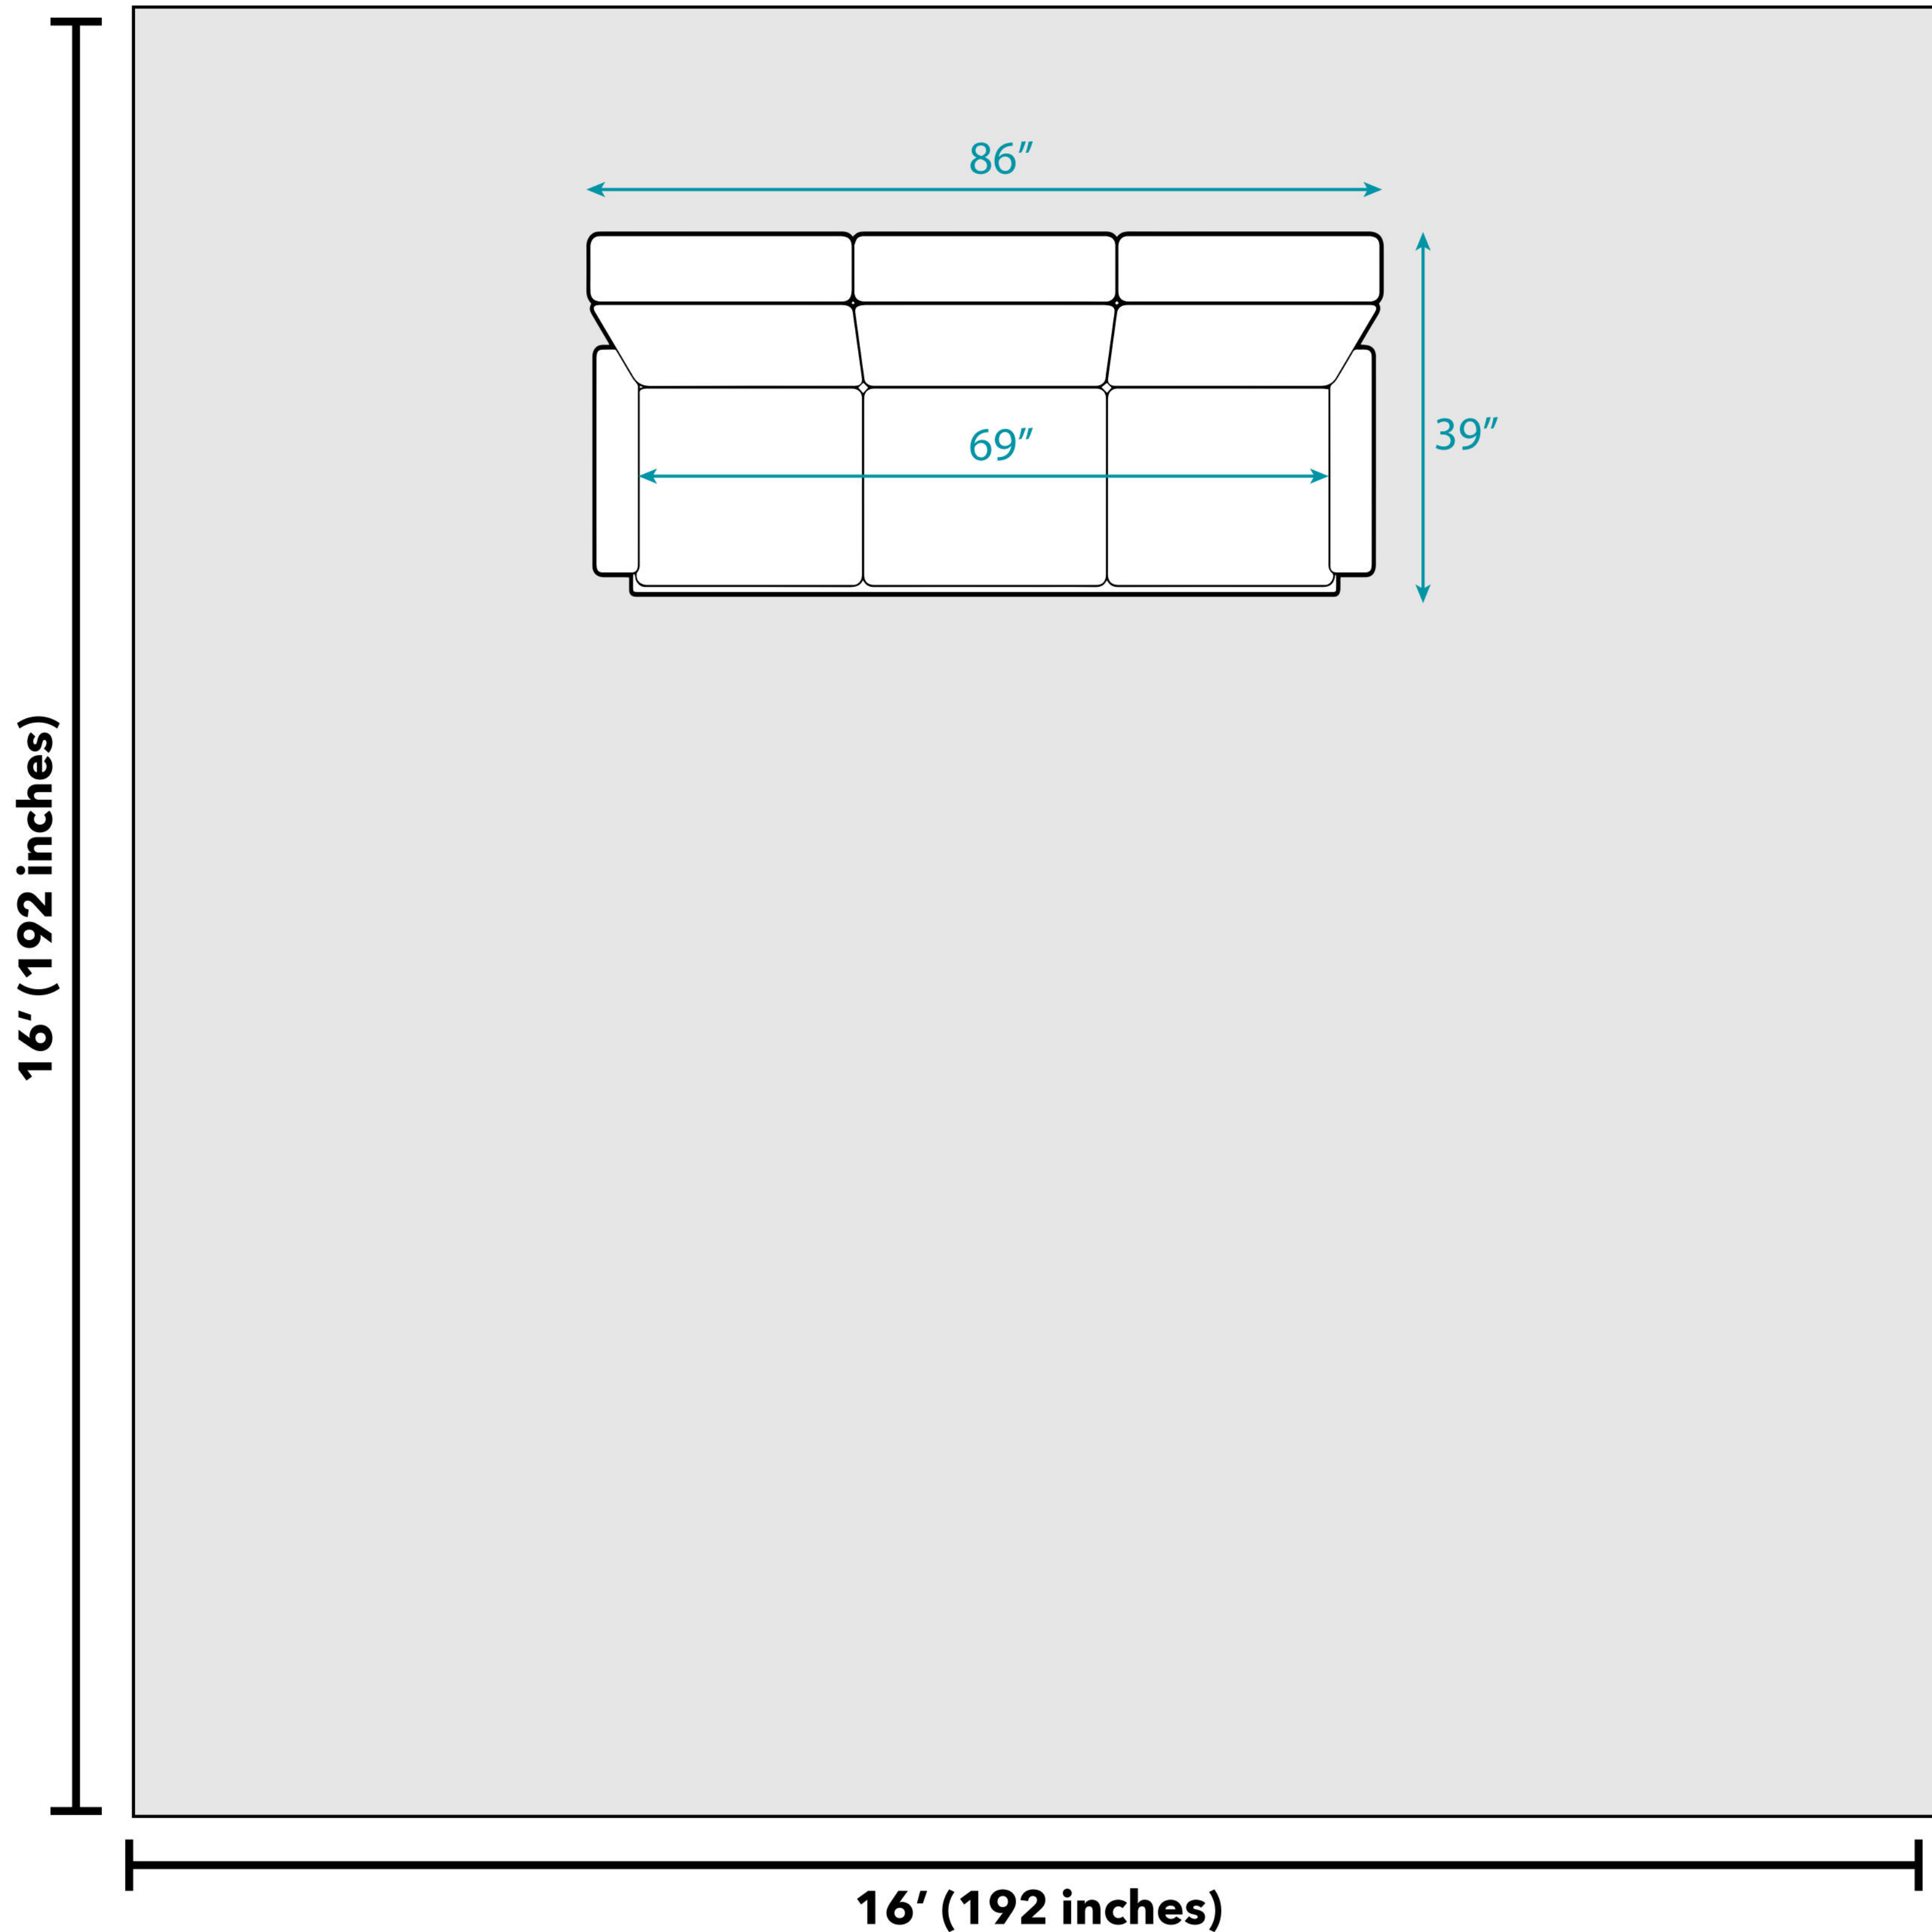

Floor Plan

Bryce Fabric Reclining Sofa

Overall Dimensions:

- Sofa: 86" L x 39" W x 41" H
- Inside seating width: 69"

Additional Dimensions:

- Seat cushions are 21.5" deep and 19.5" high off the ground
- Armrests are 8.75" wide and 24.5" high off the ground

National Average Living Room Size

As of 2022, Dimensions Guide estimates that the average living room is a 16x16 foot square. Depending on the size of your home, including the number of people in your household, it may make sense for your living room to be a different size or shape. All measurements are approximate and are provided for informational purposes only.

Door width required for delivery: 27"