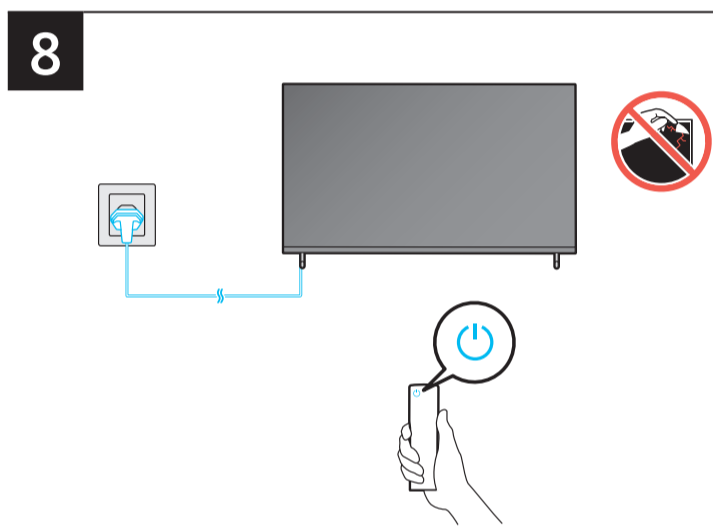

# Unpacking and Installation Guide

Power Cable

Holder-Cable

Simple User Guide / Remote control guide / Regulatory Guide

Samsung Smart Remote / Battery (AAA) x2

Scan this QR code with your smart phone to see helpful videos.