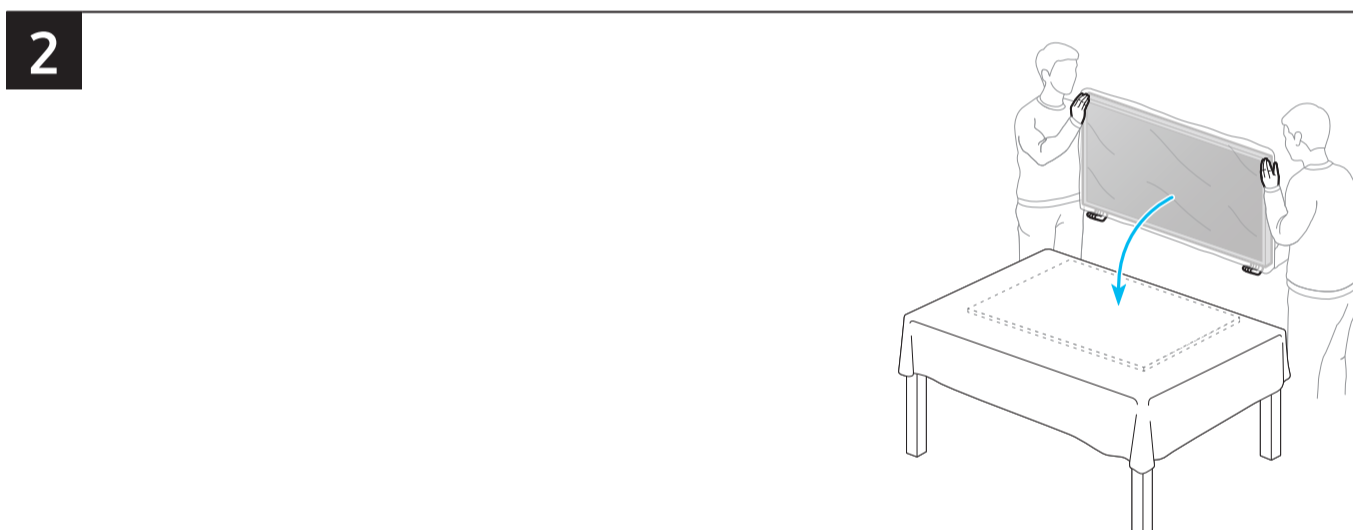

# Unpacking and Installation Guide

Power Cable

Holder-Cable

Simple User Guide / Remote control guide / Regulatory Guide

Samsung Smart Remote / Battery (AAA) x2

Scan this QR code with your smart phone to see helpful videos.