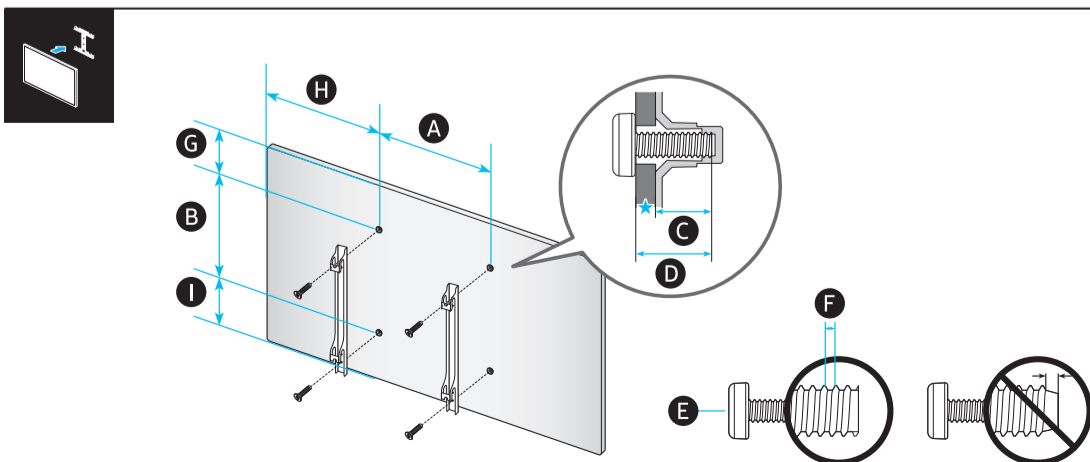

# Unpacking and Installation Guide

Power Cable

Holder-Cable

Simple User Guide / Remote control guide / Regulatory Guide

Samsung Smart Remote / Battery (AAA) x2

Scan this QR code with your smart phone to see helpful videos.

	A	B	C	D	E	F	G	H	I
55QN8*H	48.2 inches (1224.0 mm)	27.9 inches (708.0 mm)	2.0 inches (52.0 mm)	29.3 inches (744.0 mm)	30.3 inches (769.0 mm)	8.6 inches (218.0 mm)	54.6 inches	29.1 lbs (13.2 kg)	29.8 lbs (13.5 kg)
65QN8*H	56.8 inches (1442.9 mm)	32.7 inches (831.2 mm)	2.0 inches (52.0 mm)	34.1 inches (867.1 mm)	35.1 inches (892.1 mm)	10.1 inches (256.8 mm)	64.5 inches	37.9 lbs (17.2 kg)	38.8 lbs (17.6 kg)
75QN8*H	65.6 inches (1666.6 mm)	37.7 inches (957.8 mm)	2.1 inches (52.3 mm)	39.1 inches (993.8 mm)	40.1 inches (1018.8 mm)	12.6 inches (319.8 mm)	74.5 inches	50.7 lbs (23.0 kg)	51.8 lbs (23.5 kg)

\*: 0-9, A-Z

	VESA A x B (mm)	C (mm)	D	E x 4	F (mm)	G (inches)	H (inches)	I (inches)
55QN8*H	300 x 200	18-20	C + ★	M8	1.25	7.7	18.2	12.3
65QN8*H	400 x 300	18-20	C + ★	M8	1.25	10.6	20.5	10.3
75QN8*H	400 x 300	18-20	C + ★	M8	1.25	11.6	24.9	14.3