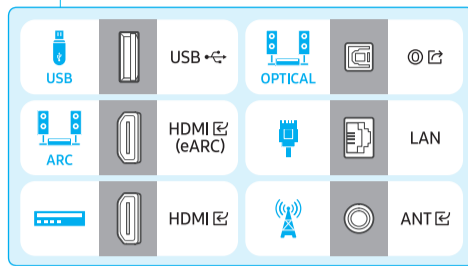

**SAMSUNG**

# Unpacking and Installation Guide

Power Cable

Holder-Cable

Simple User Guide / Remote control guide / Regulatory Guide

Samsung Smart Remote / Battery (AAA) x2

Scan this QR code with your smart phone to see helpful videos.