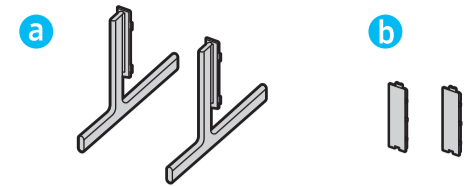

# Unpacking and Installation Guide

Power Cable

Holder-Cable

Simple User Guide / Remote control guide / Regulatory Guide

Samsung Smart Remote / Battery (AAA) x2

Scan this QR code with your smart phone to see helpful videos.

	A	B	C	D	E	F	G	H	I
55QN8*H	48.2 inches (1224.0 mm)	27.9 inches (708.0 mm)	2.0 inches (52.0 mm)	29.3 inches (744.0 mm)	30.3 inches (769.0 mm)	8.6 inches (218.0 mm)	54.6 inches	29.1 lbs (13.2 kg)	29.8 lbs (13.5 kg)
65QN8*H	56.8 inches (1442.9 mm)	32.7 inches (831.2 mm)	2.0 inches (52.0 mm)	34.1 inches (867.1 mm)	35.1 inches (892.1 mm)	10.1 inches (256.8 mm)	64.5 inches	37.9 lbs (17.2 kg)	38.8 lbs (17.6 kg)
75QN8*H	65.6 inches (1666.6 mm)	37.7 inches (957.8 mm)	2.1 inches (52.3 mm)	39.1 inches (993.8 mm)	40.1 inches (1018.8 mm)	12.6 inches (319.8 mm)	74.5 inches	50.7 lbs (23.0 kg)	51.8 lbs (23.5 kg)

\*: 0-9, A-Z

	VESA A x B (mm)	C (mm)	D	E x 4	F (mm)	G (inches)	H (inches)	I (inches)
55QN8*H	300 x 200	18-20	C + ★	M8	1.25	7.7	18.2	12.3
65QN8*H	400 x 300	18-20	C + ★	M8	1.25	10.6	20.5	10.3
75QN8*H	400 x 300	18-20	C + ★	M8	1.25	11.6	24.9	14.3