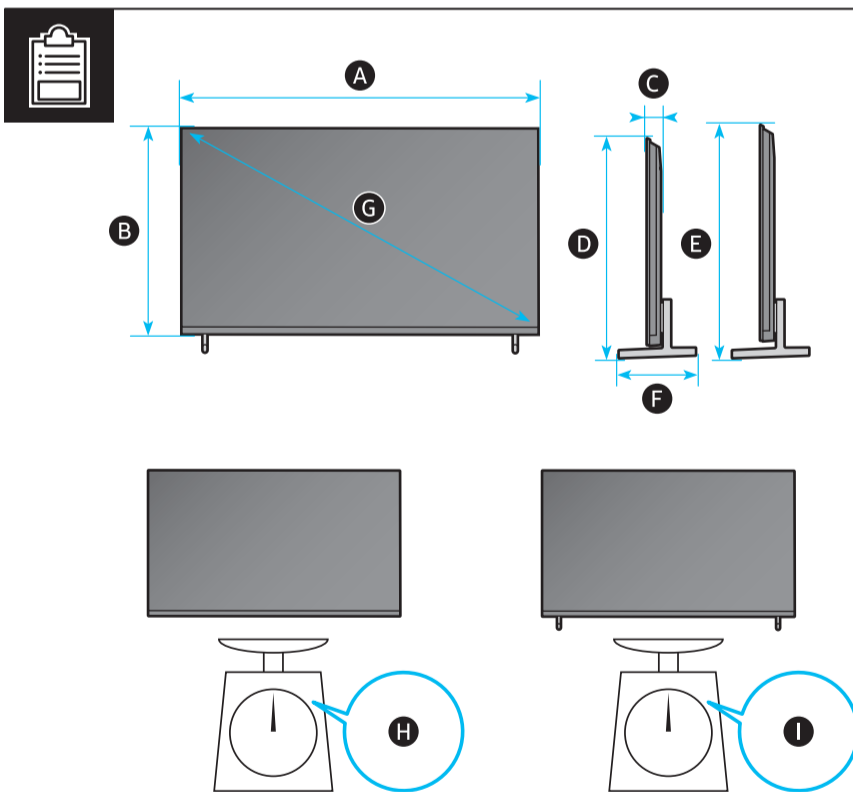

# Unpacking and Installation Guide

Power Cable

Holder-Cable

Simple User Guide / Remote control guide / Regulatory Guide

Samsung Smart Remote / Battery (AAA) x2

Scan this QR code with your smart phone to see helpful videos.

\*: 0-9, A-Z

	VESA A x B (mm)	C (mm)	D	E x 4	F (mm)	G (inches)	H (inches)	I (inches)
55QN8*H	300 x 200	18-20	C + ★	M8	1.25	7.7	18.2	12.3
65QN8*H	400 x 300	18-20	C + ★	M8	1.25	10.6	20.5	10.3
75QN8*H	400 x 300	18-20	C + ★	M8	1.25	11.6	24.9	14.3