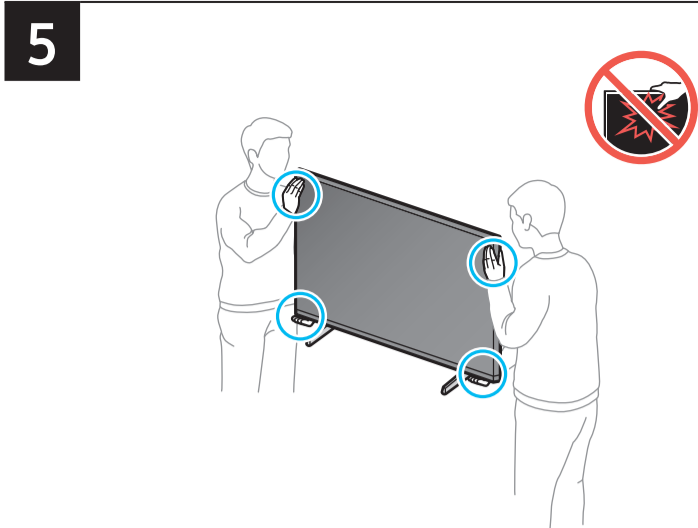

# Unpacking and Installation Guide

Power Cable

Holder-Cable

Simple User Guide / Remote control guide / Regulatory Guide

Samsung Smart Remote / Battery (AAA) x2

Scan this QR code with your smart phone to see helpful videos.