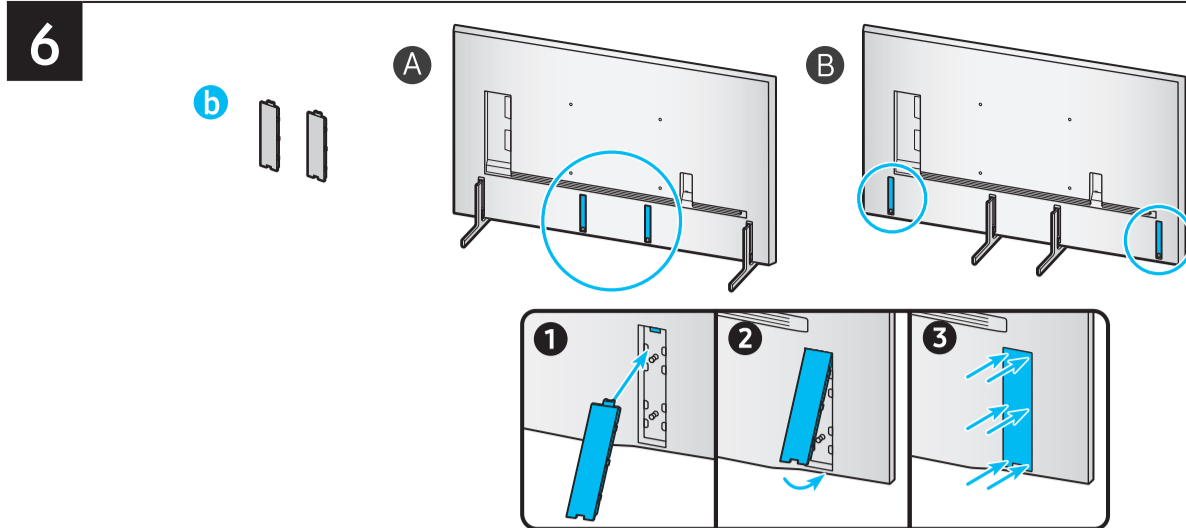

# Unpacking and Installation Guide

Power Cable

Holder-Cable

Simple User Guide / Remote control guide / Regulatory Guide

Samsung Smart Remote / Battery (AAA) x2

Scan this QR code with your smart phone to see helpful videos.

\*: 0-9, A-Z

	VESA A x B (mm)	C (mm)	D	E x 4	F (mm)	G (inches)	H (inches)	I (inches)
55QN8*H	300 x 200	18-20	C + ★	M8	1.25	7.7	18.2	12.3
65QN8*H	400 x 300	18-20	C + ★	M8	1.25	10.6	20.5	10.3
75QN8*H	400 x 300	18-20	C + ★	M8	1.25	11.6	24.9	14.3