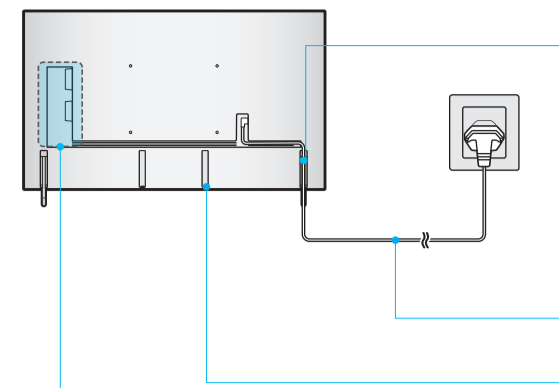

# Unpacking and Installation Guide

Power Cable

Holder-Cable

Simple User Guide / Remote control guide / Regulatory Guide

Samsung Smart Remote / Battery (AAA) x2

Scan this QR code with your smart phone to see helpful videos.

\*: 0-9, A-Z

	VESA A x B (mm)	C (mm)	D	E x 4	F (mm)	G (inches)	H (inches)	I (inches)
55QN8*H	300 x 200	18-20	C + ★	M8	1.25	7.7	18.2	12.3
65QN8*H	400 x 300	18-20	C + ★	M8	1.25	10.6	20.5	10.3
75QN8*H	400 x 300	18-20	C + ★	M8	1.25	11.6	24.9	14.3