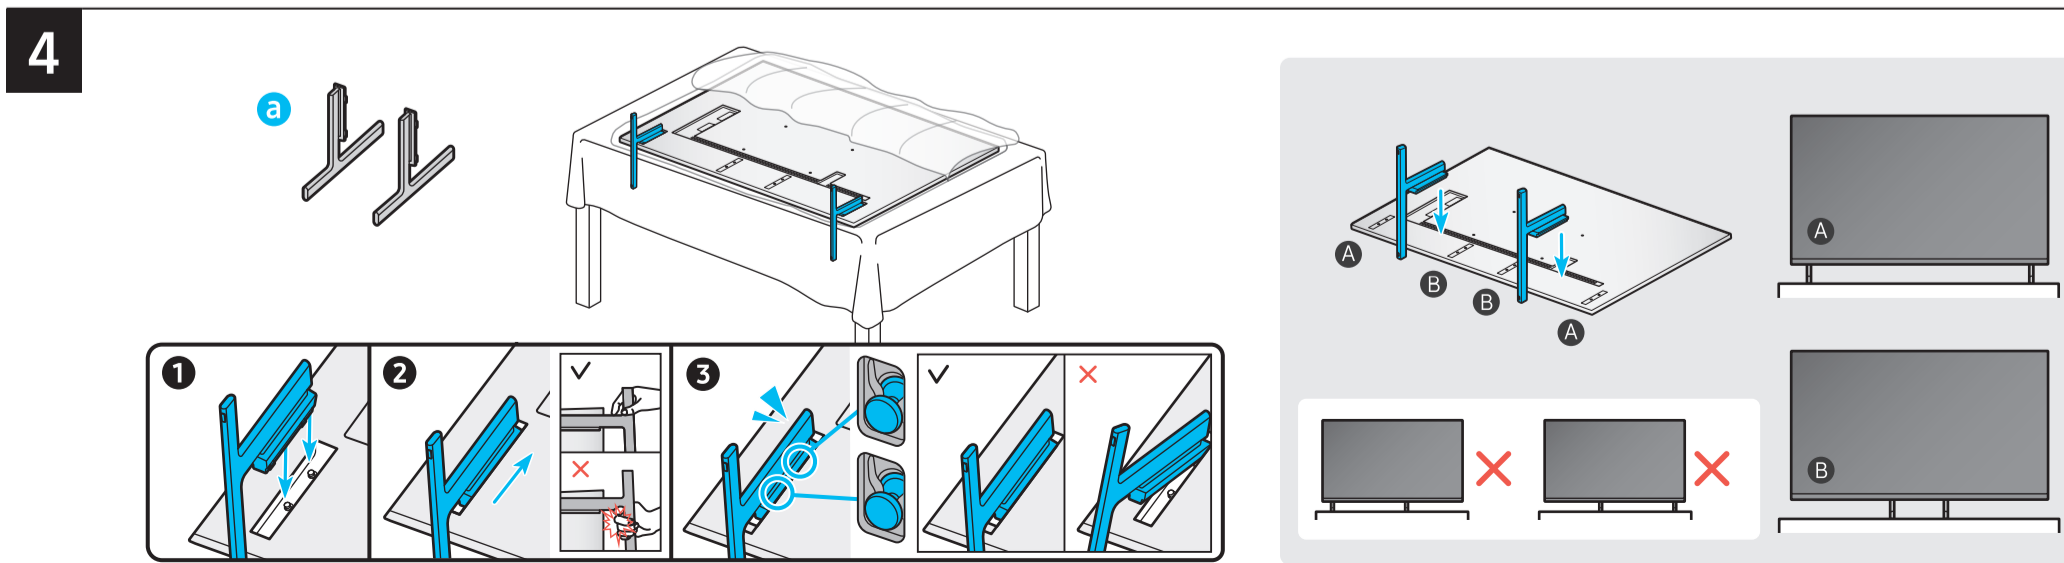

# Unpacking and Installation Guide

Power Cable

Holder-Cable

Simple User Guide / Remote control guide / Regulatory Guide

Samsung Smart Remote / Battery (AAA) x2

Scan this QR code with your smart phone to see helpful videos.

\*: 0-9, A-Z

	VESA A x B (mm)	C (mm)	D	E x 4	F (mm)	G (inches)	H (inches)	I (inches)
55QN8*H	300 x 200	18-20	C + ★	M8	1.25	7.7	18.2	12.3
65QN8*H	400 x 300	18-20	C + ★	M8	1.25	10.6	20.5	10.3
75QN8*H	400 x 300	18-20	C + ★	M8	1.25	11.6	24.9	14.3