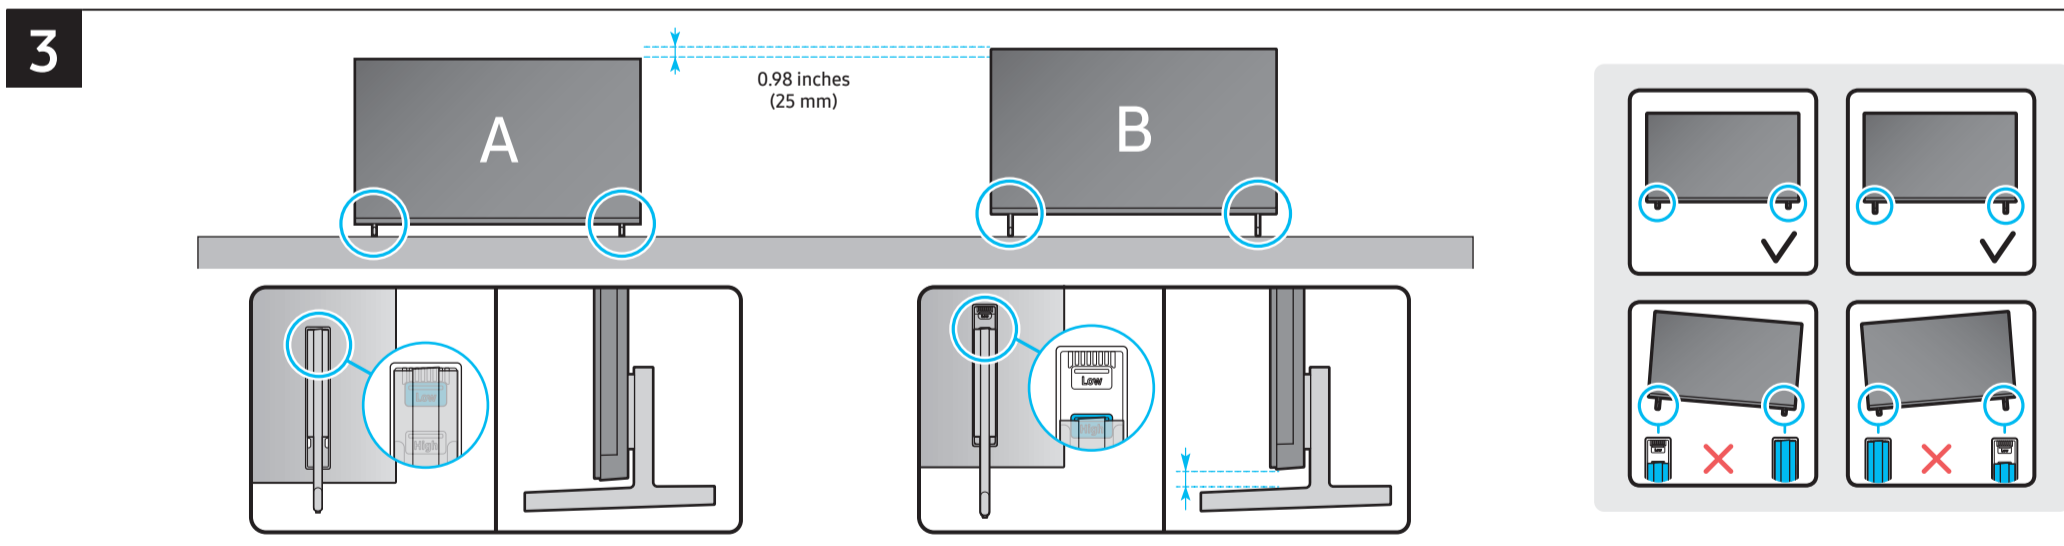

# Unpacking and Installation Guide

Power Cable

Holder-Cable

Simple User Guide / Remote control guide / Regulatory Guide

Samsung Smart Remote / Battery (AAA) x2

Scan this QR code with your smart phone to see helpful videos.