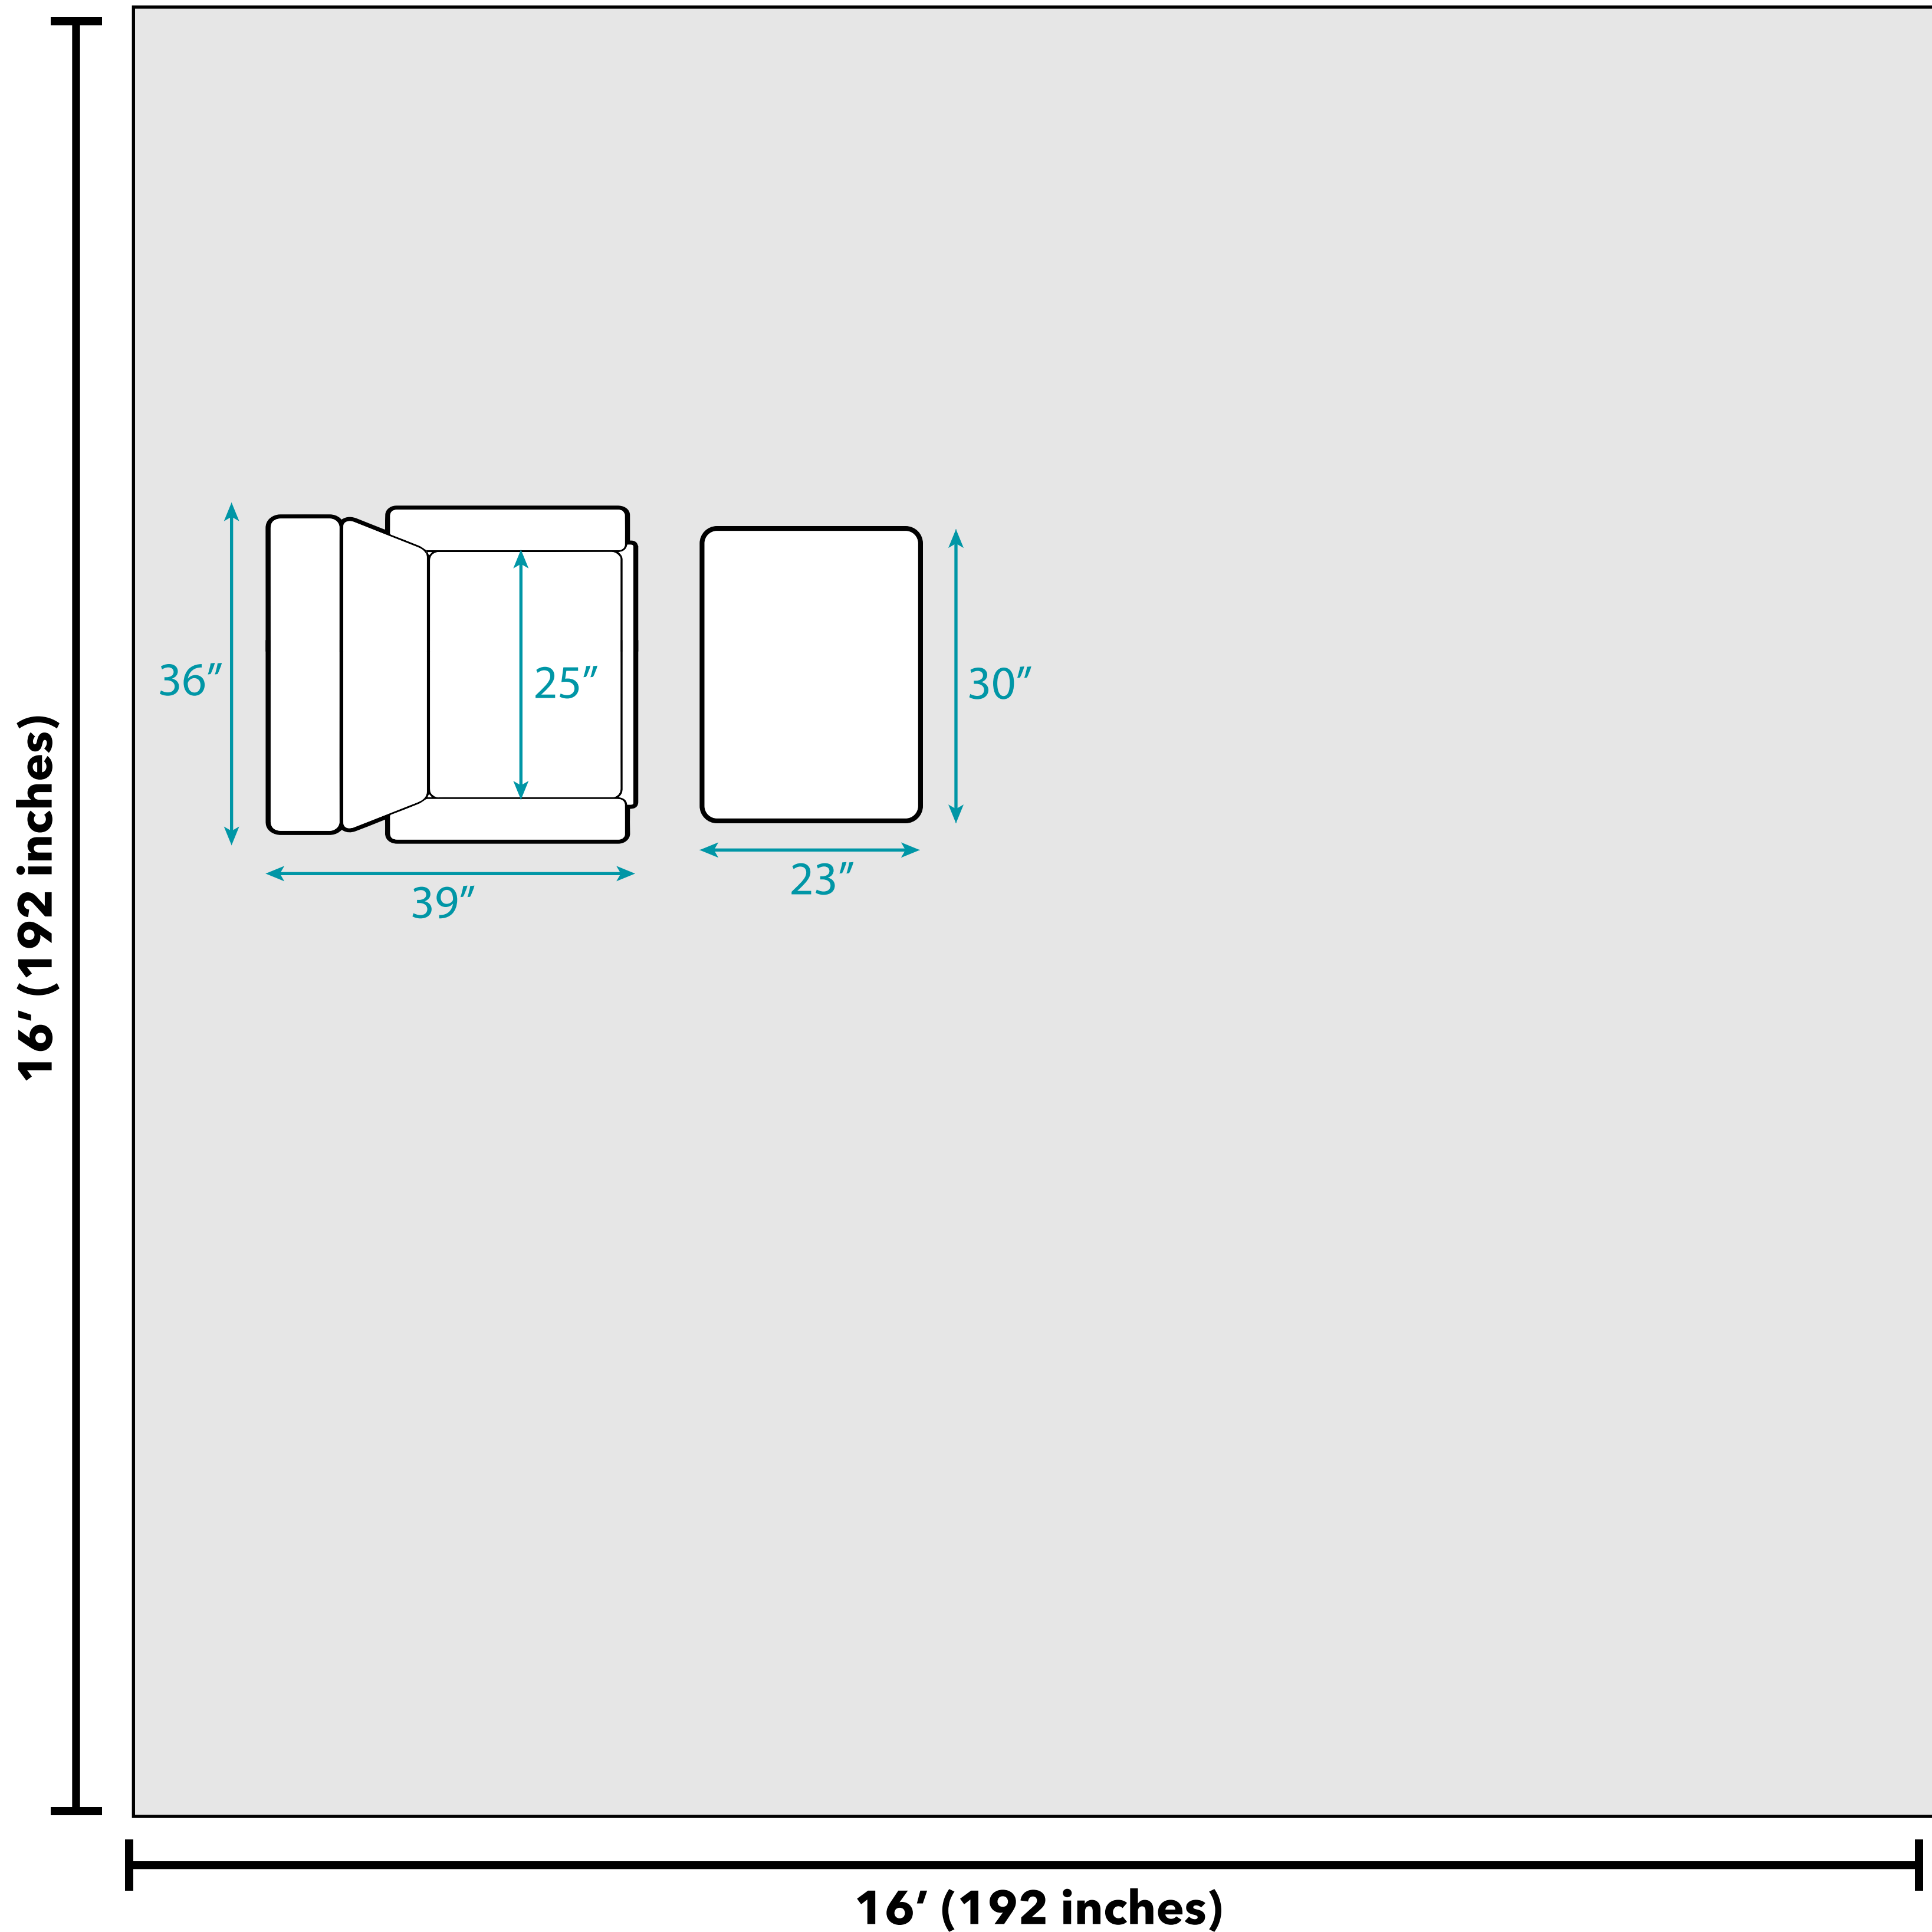

Floor Plan

Evella Fabric 2-pc Chair and Ottoman Set

Overall Dimensions:

- Chair: 36" L x 39" W x 33" H
Inside seating width: 25"
- Ottoman: 30" L x 23" W x 17" H

Additional Dimensions:

- Seat cushions are 25" deep and 19" high off the ground
- Inside seating width is 25" each seat
- Armrests are 5.5" wide and 23" high off the ground
- Leg height is 7" tall

National Average Living Room Size

As of 2022, Dimensions Guide estimates that the average living room is a 16x16 foot square. Depending on the size of your home, including the number of people in your household, it may make sense for your living room to be a different size or shape. All measurements are approximate and are provided for informational purposes only.

Door width required for delivery: 25"