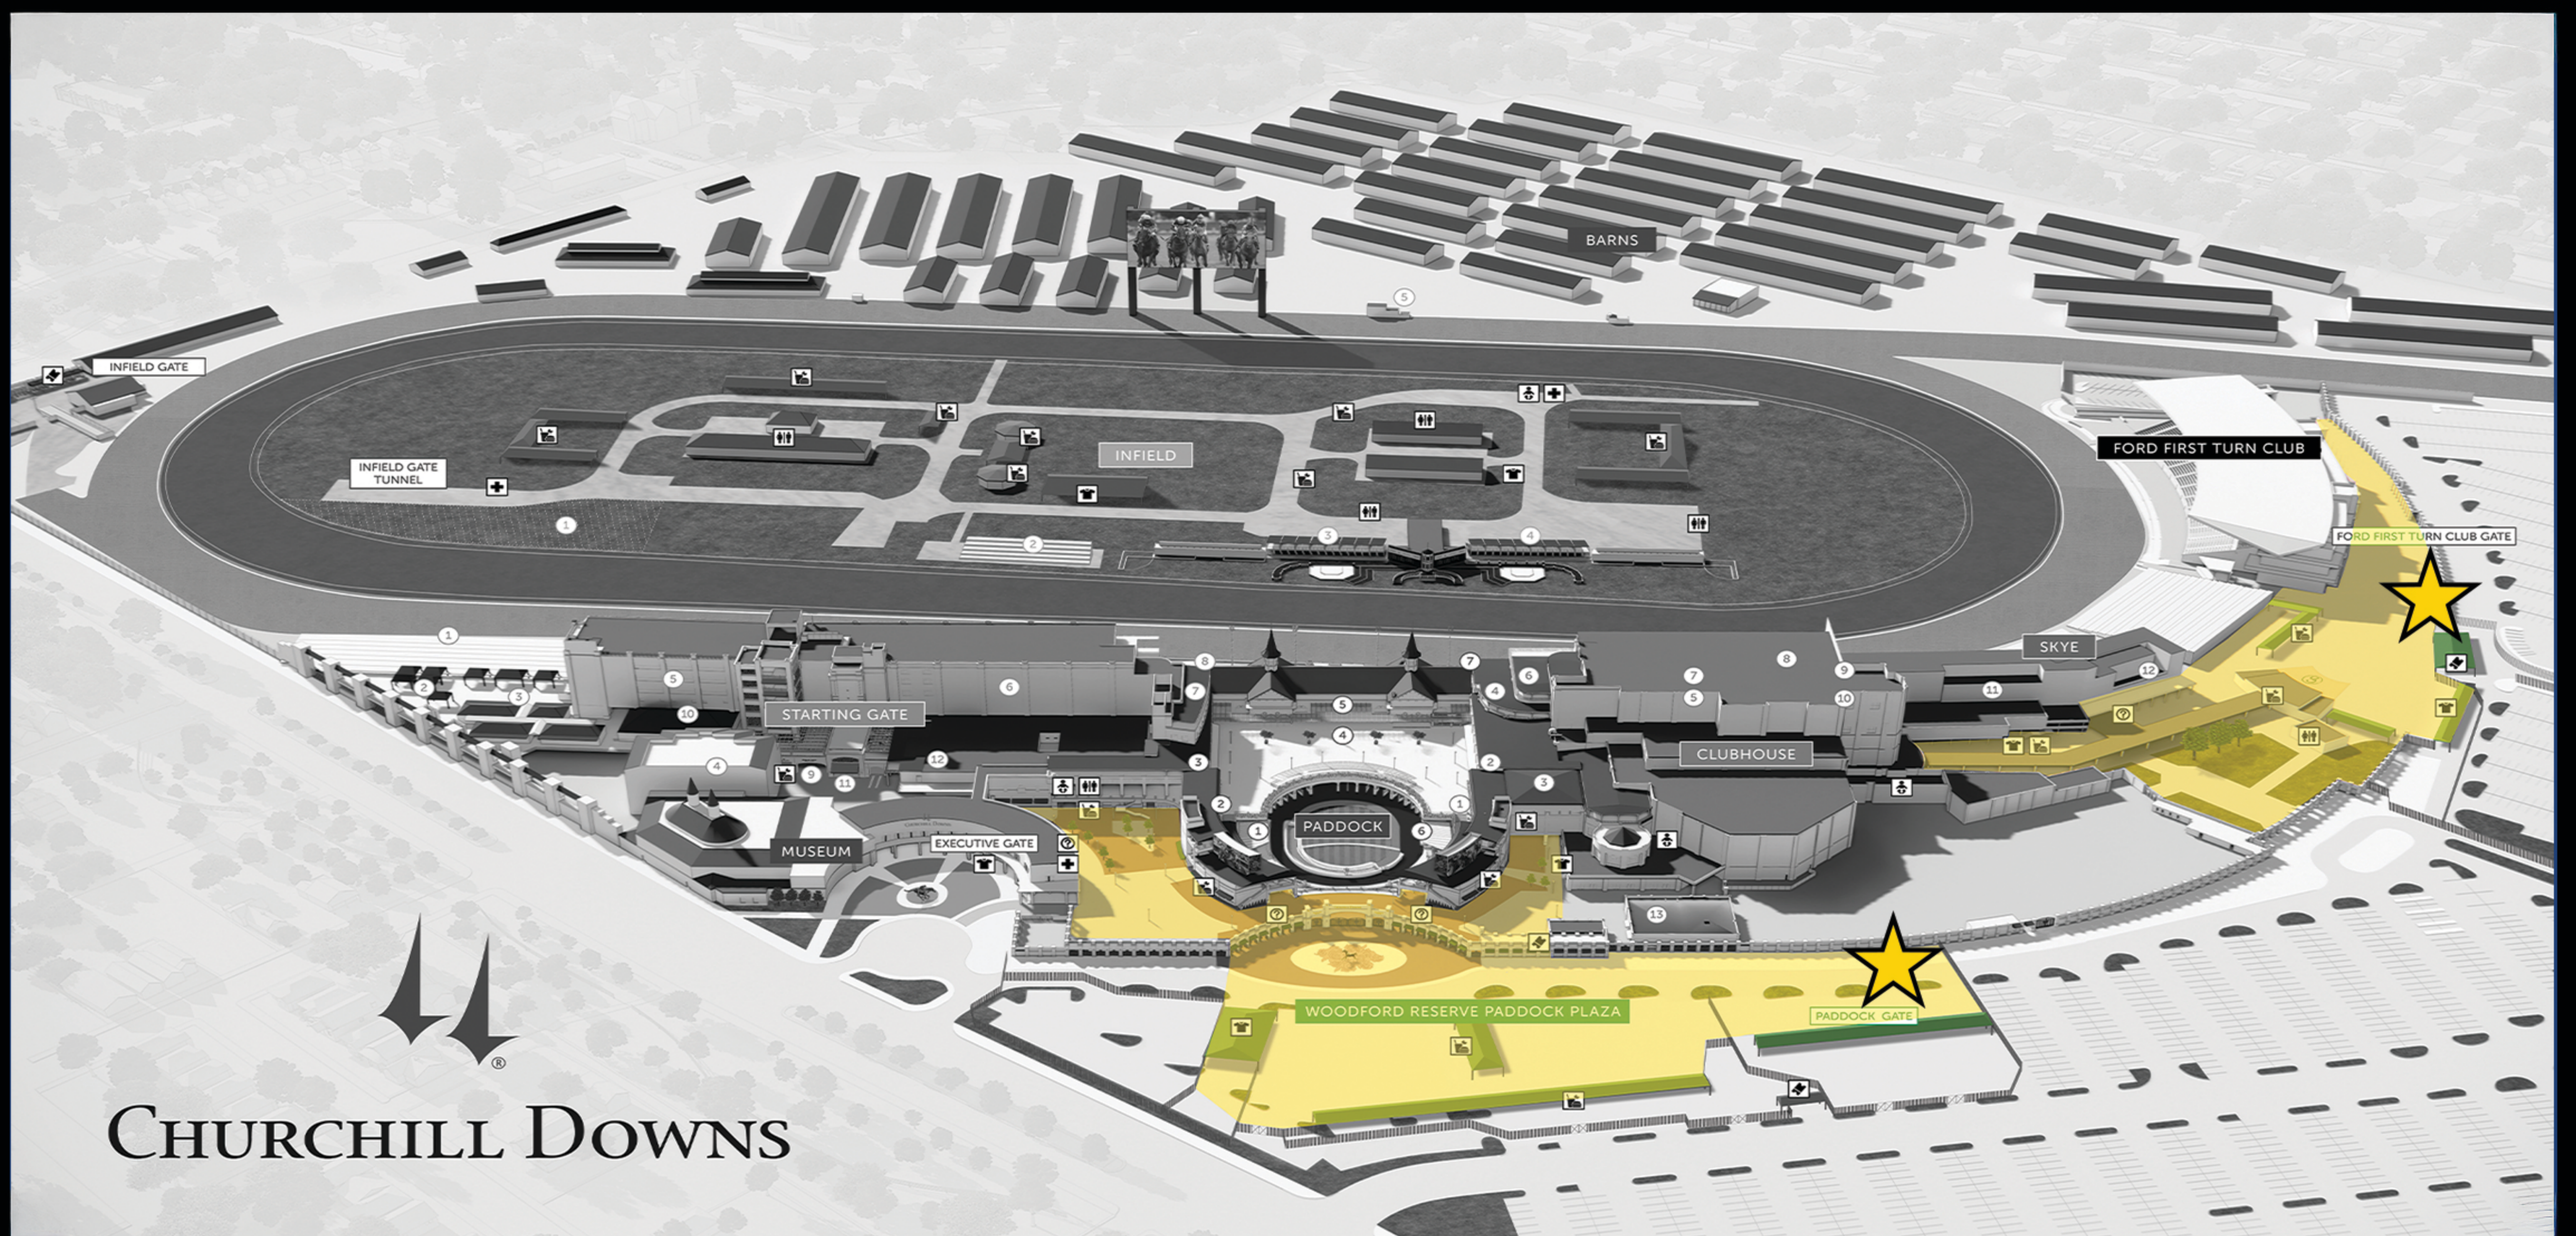

152TM

KENTUCKY DERBY

★ Paddock AND CLUBHOUSE ENTRANCE GATES

OFF-SITE PARKING AT KENTUCKY EXPO CENTER WITH SHUTTLE TO CHURCHILL DOWNS

■ GENERAL ADMISSION