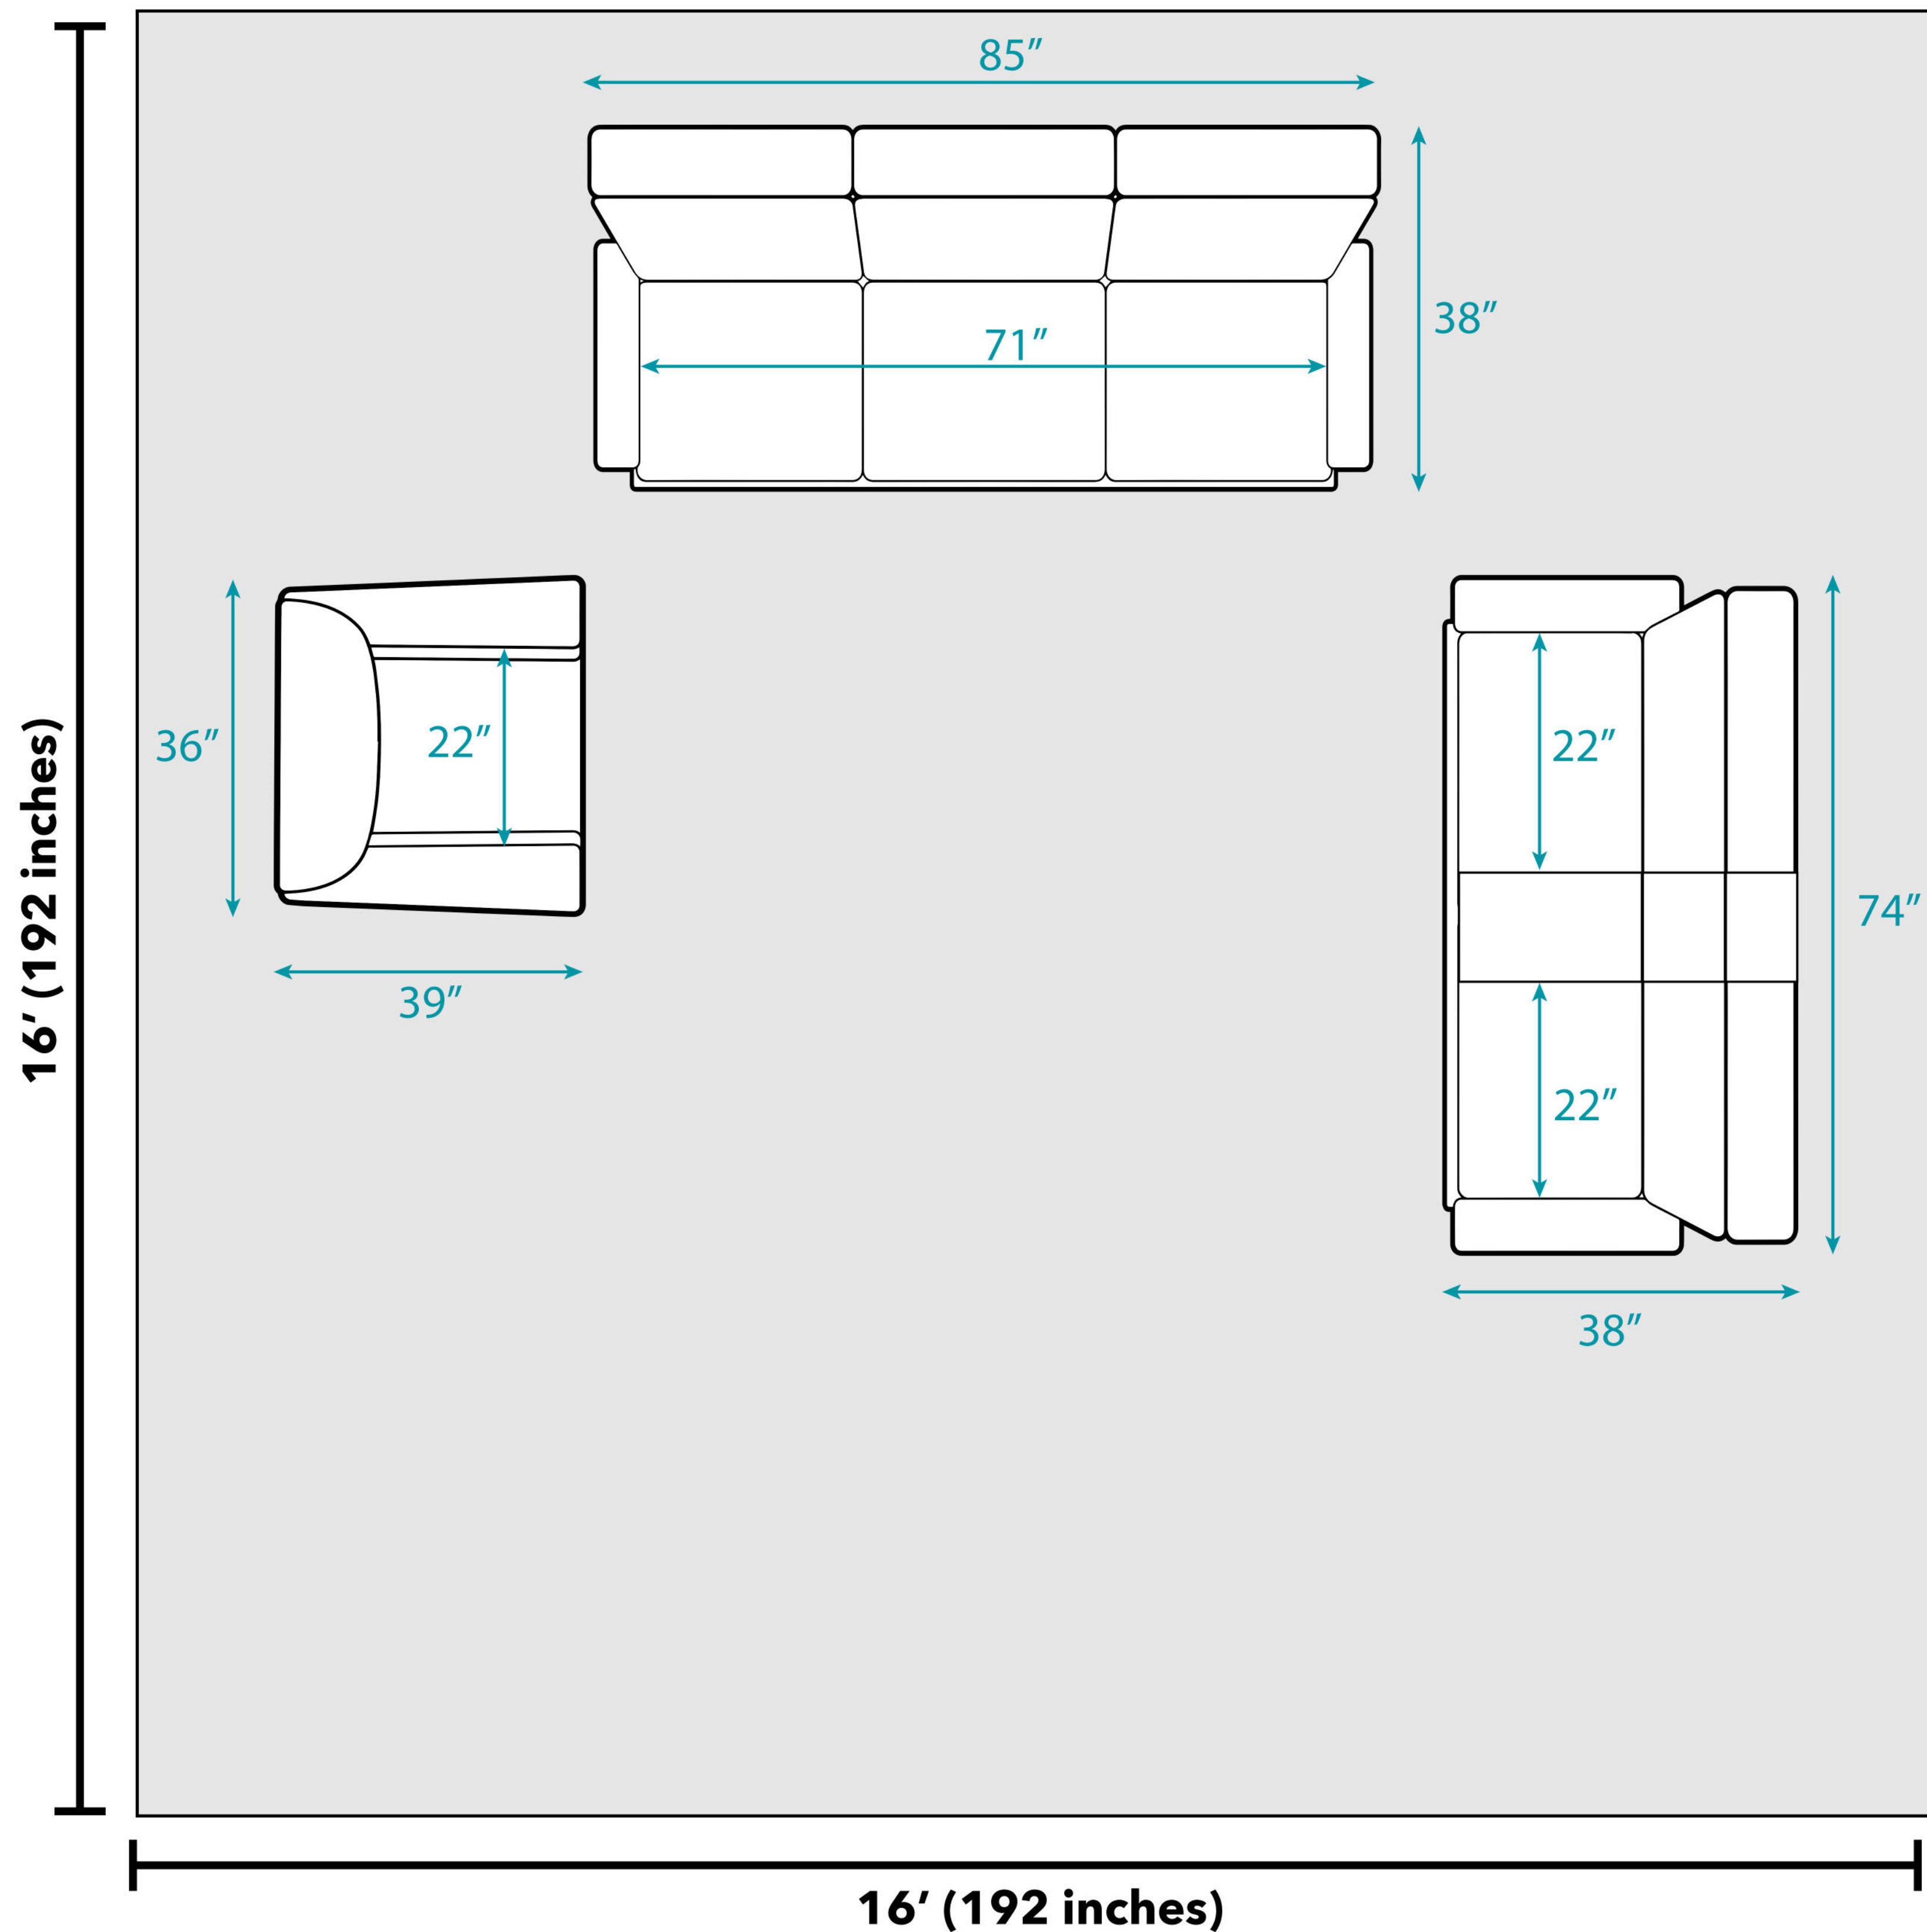

Floor Plan

National Average Living Room Size

As of 2020, Dimensions Guide estimates that the average living room is a 16x16 foot square. Depending on the size of your home, including the number of people in your household, it may make sense for your living room to be a different size or shape. All measurements are approximate and are provided for informational purposes only.

Zayne 3-piece Leather Power Reclining Set with Power Headrests

Overall Dimensions:

- Sofa dimensions: 85" L x 38" W x 41" H
Inside seating width: 71"
- Loveseat dimensions: 74" L x 38" W x 41" H
Inside seating width: 22" each seat
- Chair dimensions: 36" L x 39" W x 41" H
Inside seating width: 22"

Additional Dimensions:

- Seat cushions are 23" deep and 20" high off the ground
- Armrests are 7" wide and 26" high off the ground
- Backrests height: 25"
- Approximately 4" of wall space needed for recliners to fully recline
- Fully reclined length is 65" long
- Footrest height from the ground when fully reclined: 20"

Door width required for delivery: 28"