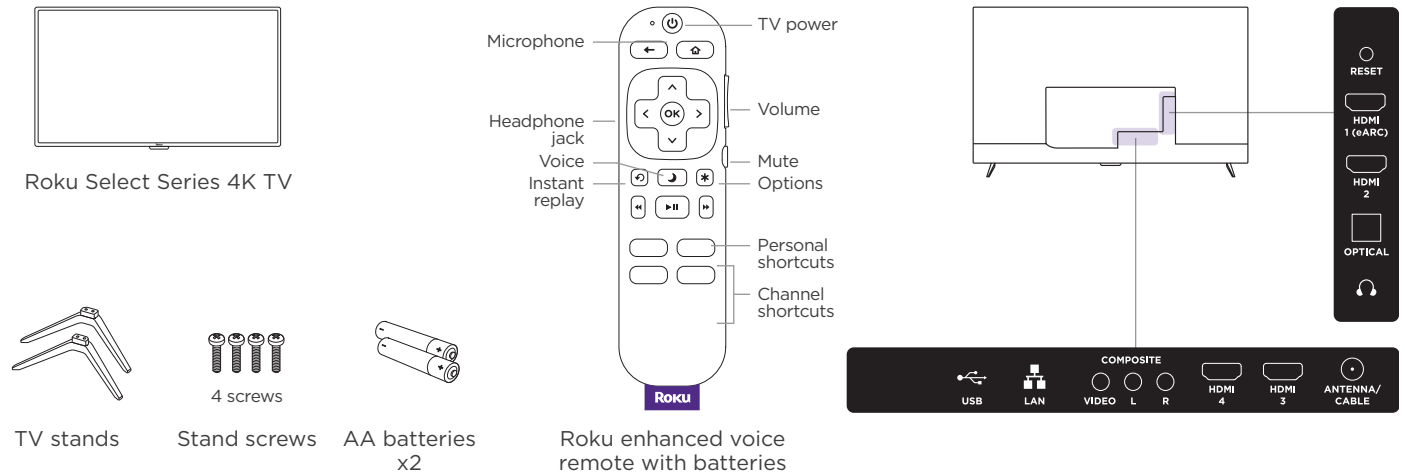

# Product details

<b>Screen size</b>	55" class: 54.6" diagonal				
<b>Panel</b>	LED				
<b>Resolution</b>	4K				
<b>HDR</b>	HDR10+, HLG				
<b>Auto brightness</b>	Yes				
<b>Backlighting</b>	Direct lit				
<b>Wireless expandability with Roku Audio</b>	2.1 Wireless stereo				
<b>Audio</b>	Dolby Audio™				
<b>Connectivity</b>	Wi-Fi®-5 802.11ac		Ethernet		
<b>Inputs</b>	3 HDMI	1 HDMI eARC	USB	Composite	Cable/Antenna
<b>Outputs</b>	Headphone jack		Optical		
<b>Remote</b>	Enhanced voice remote				
<b>Remote voice capability</b>	Push-to-talk				
<b>Remote features</b>	Lost remote finder	Private listening	Personal shortcut buttons		
<b>Dimensions and weight</b>	<b>With stand</b>		<b>Without stand</b>		
	Width	48.5 in	Width	48.5 in	
	Height	31 in	Height	28.4 in	
	Depth	10.2 in	Depth	3.2 in	
	Weight	29.5 lb	Weight	28.7 lb	
	Distance between stands	43.7"			
<b>Vesa mount</b>	400x300mm				
<b>Model</b>	55R4A6				