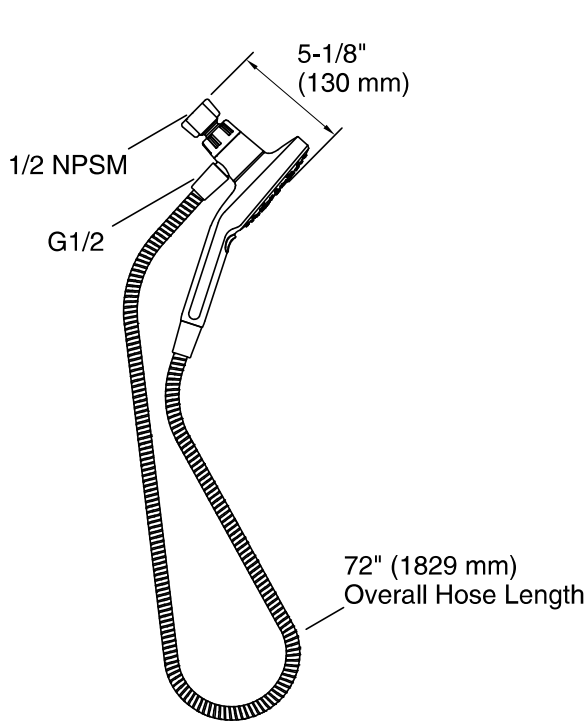

Features

- Multifunction handshower with advanced spray engine provides four experiences: full coverage, powerful massage, intense rinse, gentle mist, plus pause feature
- Full coverage produces an encompassing spray ideal for everyday use
- Powerful massage spray is a focused stream that targets sore muscles, or use as a utility spray to rinse kids, pets, and your shower
- Intense rinse delivers a forceful spray ideal for thoroughly rinsing soap from hair
- Gentle mist spray restores, with a thick cloud of silky, super-fine water droplets
- Pause feature temporarily pauses water flow to conserve water while you lather, shave, or shampoo
- Simple DIY installation requires no tools
- Simple thumb button allows for a smooth transition between sprays
- Magnetic docking securely holds handshower in place
- MasterClean™ sprayface features an easy-to-clean surface that withstands mineral buildup and maximizes spray performance
- 1.75 gpm (6.6 lpm) maximum flow rate at 80 psi (5.5 bar)
- Box includes: Handshower, magnetic docking system, 72" (1829 mm) hose, sealant tape

Installation

- 1/2" - 14 NPSM connection

Codes/Standards

ASME A112.18.1/CSA B125.1
DOE - Energy Policy Act 1992
EPA WaterSense®
California Energy Commission (CEC)
IAPMO Certification

KOHLER® Faucet Lifetime Limited Warranty

See website for detailed warranty information.

Technical Information

All product dimensions are nominal.

Drain included: No

Handshower:

Rated maximum flow: 1.75 gal/min (6.6 l/min)

Notes

Install this product according to the installation guide.