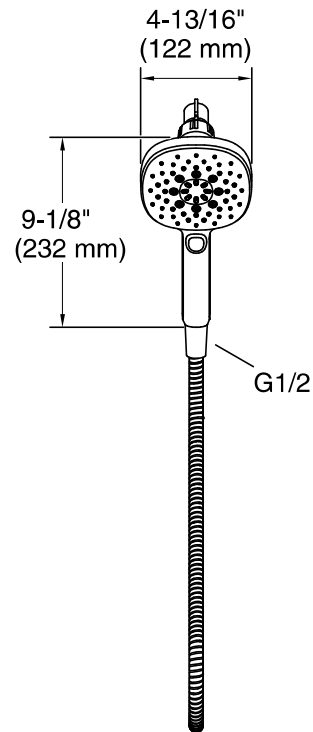

Features

- Multifunction handshower with advanced spray engine provides four experiences: full coverage, powerful massage, intense rinse, gentle mist, plus pause feature
- Full coverage produces an encompassing spray ideal for everyday use
- Powerful massage spray is a focused stream that targets sore muscles, or use as a utility spray to rinse kids, pets, and your shower
- Intense rinse delivers a forceful spray ideal for thoroughly rinsing soap from hair
- Gentle mist spray restores, with a thick cloud of silky, super-fine water droplets
- Pause feature temporarily pauses water flow to conserve water while you lather, shave, or shampoo
- Simple DIY installation requires no tools
- Simple thumb button allows for a smooth transition between sprays
- Magnetic docking securely holds handshower in place
- MasterClean™ sprayface features an easy-to-clean surface that withstands mineral buildup and maximizes spray performance
- 1.75 gpm (6.6 lpm) maximum flow rate at 80 psi (5.5 bar)
- Box includes: Handshower, magnetic docking system, 72" (1829 mm) hose, sealant tape

Installation

- 1/2" - 14 NPSM connection

Codes/Standards

ASME A112.18.1/CSA B125.1
DOE - Energy Policy Act 1992
EPA WaterSense®
California Energy Commission (CEC)
IAPMO Certification

KOHLER® Faucet Lifetime Limited Warranty

See website for detailed warranty information.

Technical Information

All product dimensions are nominal.

Drain included: No

Handshower:

Rated maximum flow: 1.75 gal/min (6.6 l/min)

Notes

Install this product according to the installation guide.