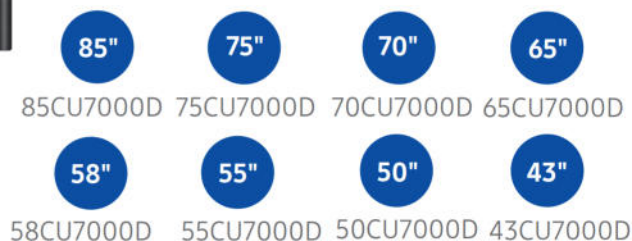

SIZE CLASS

Find all your content at your fingertips and beautifully transformed into dazzling 4K with the Samsung Crystal UHD. Effortlessly access TV shows, movies and ambient content using the Samsung Smart Hub, or find a range of great games on the Samsung Gaming Hub. Then enjoy content even more clearly than it was created as its upgraded to 4K resolution.

KEY FEATURES

Picture

- Crystal Processor with 4K Upscaling
- Mega Contrast
- HDR
- PurColor®
- Motion Xcelerator

Design

- Slim Look Design
- Titan Gray Slim Feet Stand

Smart Features

- Smart TV Powered by Tizen
- Samsung Smart Hub
- Samsung Gaming Hub
- Universal Guide
- Bixby built-in
- Works with Google Assistant¹
- Samsung TV Plus
- Google Meet
- Telemedicine²
- ConneCTime²

Connections

- 3 HDMI Ports¹
- HDMI 2.1 Features Supported:
  - Auto Low Latency Mode (ALLM), supported on all ports
  - Enhanced Audio Return Channel (eARC), supported on port number¹
- 1 USB Connection
- LAN Port
- Wi-Fi 5
- Bluetooth® 5.2
- Optical Audio Output Port
- RS-232³

Audio

- Object Tracking Sound Lite
- Dolby® Digital Plus
- 20 Watt 2 Channel
- Q-Symphony
- Adaptive Sound

Included Accessories

- Remote Control: TM2240A with batteries
- User Manual / E-Manual
- Power Cord

Industry Certifications

- 4K Ultra HD Connected

¹HDMI—CEC (Consumer Electronics Control) facilitates convenient control functions with compatible devices.

²Additional compatible Samsung SlimFit cam or compatible Logitech webcam required. Sold separately. Requires Samsung account.

³Requires adaptor

SAMSUNG

SEE BACK FOR DETAILS