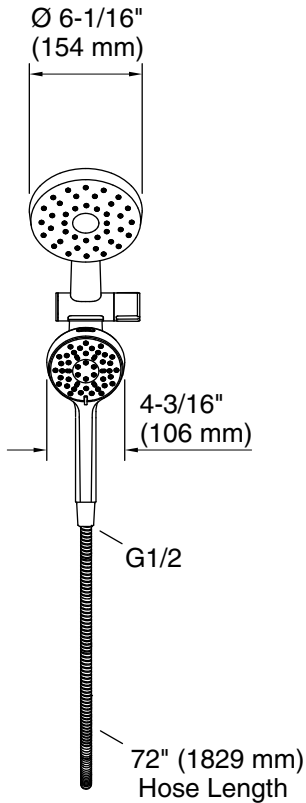

Features

- Single-function showerhead can also be used as a rainhead for a customized showering experience
- Multifunction handshower with advanced spray engine provides four experiences: full coverage, powerful massage, gentle mist, and PowerSweep™, plus pause feature
- Full coverage spray produces an encompassing spray ideal for everyday use
- Powerful massage spray is a focused stream that targets sore muscles, or use as a utility spray to rinse kids, pets, and your shower
- Gentle mist spray restores, with a thick cloud of silky, super-fine water droplets
- PowerSweep™ provides a concentrated jet of water to clean shower walls, remove caked-on mud from shoes and clothing, and is ideal for pets
- Pause feature temporarily pauses water flow to conserve water while you lather, shave, or shampoo
- Simple thumb tab smoothly transitions between sprays
- Can be used as a showerhead, handshower, or both
- Magnetic docking securely holds handshower in place
- MasterClean™ sprayface features an easy-to-clean surface that withstands mineral buildup and maximizes spray performance
- 1.75 gpm (6.6 lpm) maximum showerhead/handshower flow rate at 45 psi (3.1 bar)
- G 1/2 connection
- Box includes: Showerhead, handshower, 72" (1829 mm) hose, sealant tape

Available Colors/Finishes

Color tiles intended for reference only.

Color	Code	Description
	BN	Vibrant® Brushed Nickel

Technical Information

All product dimensions are nominal.

Spout:

Handshower rated max flow: 1.75 gal/min (6.6 l/min)

Shower/Rainhead rated max flow: 1.75 gal/min (6.6 l/min)

Notes

Install this product according to the installation instructions.