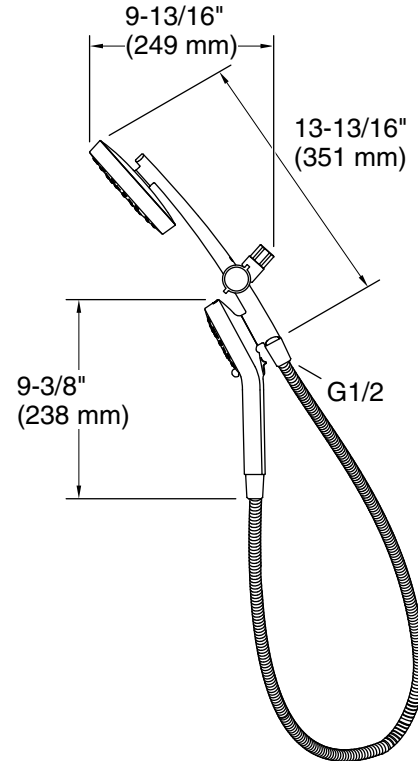

Features

- Single-function showerhead can also be used as a rainhead for a customized showering experience
- Multifunction handshower with advanced spray engine provides four experiences: full coverage, powerful massage, gentle mist, and PowerSweep™, plus pause feature
- Full coverage spray produces an encompassing spray ideal for everyday use
- Powerful massage spray is a focused stream that targets sore muscles, or use as a utility spray to rinse kids, pets, and your shower
- Gentle mist spray restores, with a thick cloud of silky, super-fine water droplets
- PowerSweep™ provides a concentrated jet of water to clean shower walls, remove caked-on mud from shoes and clothing, and is ideal for pets
- Pause feature temporarily pauses water flow to conserve water while you lather, shave, or shampoo
- Simple thumb tab smoothly transitions between sprays
- Can be used as a showerhead, handshower, or both
- Magnetic docking securely holds handshower in place
- MasterClean™ sprayface features an easy-to-clean surface that withstands mineral buildup and maximizes spray performance
- 1.75 gpm (6.6 lpm) maximum showerhead/handshower flow rate at 45 psi (3.1 bar)
- G 1/2 connection
- Box includes: Showerhead, handshower, 72" (1829 mm) hose, sealant tape

Available Colors/Finishes

Color tiles intended for reference only.

Color	Code	Description
	BN	Vibrant® Brushed Nickel

Technical Information

All product dimensions are nominal.

Spout:

Handshower rated max flow: 1.75 gal/min (6.6 l/min)

Shower/Rainhead rated max flow: 1.75 gal/min (6.6 l/min)

Notes

Install this product according to the installation instructions.