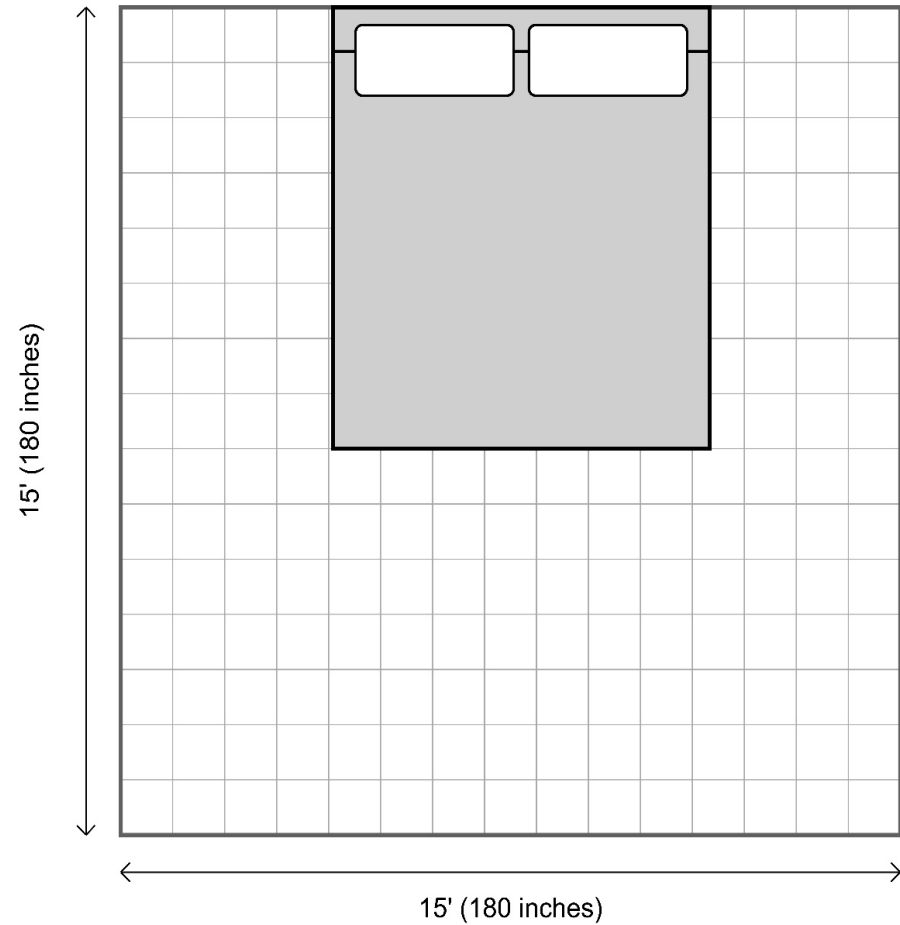

2015930 Analea King Bed

Before purchasing your furniture, please measure your space at the baseboard level to ensure the item will fit your space.

General Dimensions: (W x D xH)

King Bed: 87" W x 96" D x 54" H; 323 lbs

Additional Dimensions:

King interior space for an adjustable base: 77" W x 80.5" D

King slat surface height: 14"

Room Plan:

Entry Width required for Delivery: 19"

Threshold Delivery Included

Room size:

Rooms vary in shapes and sizes; the layout is 15' x 15' for visual purposes