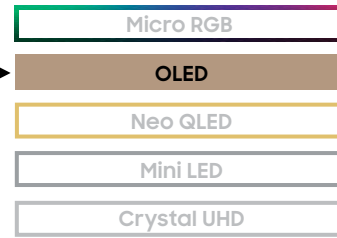

CLASS HIERARCHY

SIZE CLASS

83"	QN83S90HDEXZA
77"	QN77S90HDEXZA
65"	QN65S90HDEXZA
55"	QN55S90HDEXZA
48"	QN48S90HDEXZA
42"	QN42S90HDEXZA

Samsung Vision AI **HDR10+** **ADVANCED** **G-SYNC** **AMD FreeSync Premium Pro** **SmartThings**
UP TO 165Hz* **Dolby Atmos**

PICTURE (PANEL)

Display Type: OLED
Refresh Rate: 165Hz (VRR Support)
Lighting Technology: Self-illuminating pixels
Display Resolution: 4K (3,840 x 2,160)
Anti Reflection: Glare Free
Viewing Angle: Ultra Viewing Angle
Dimming Technology: N/A