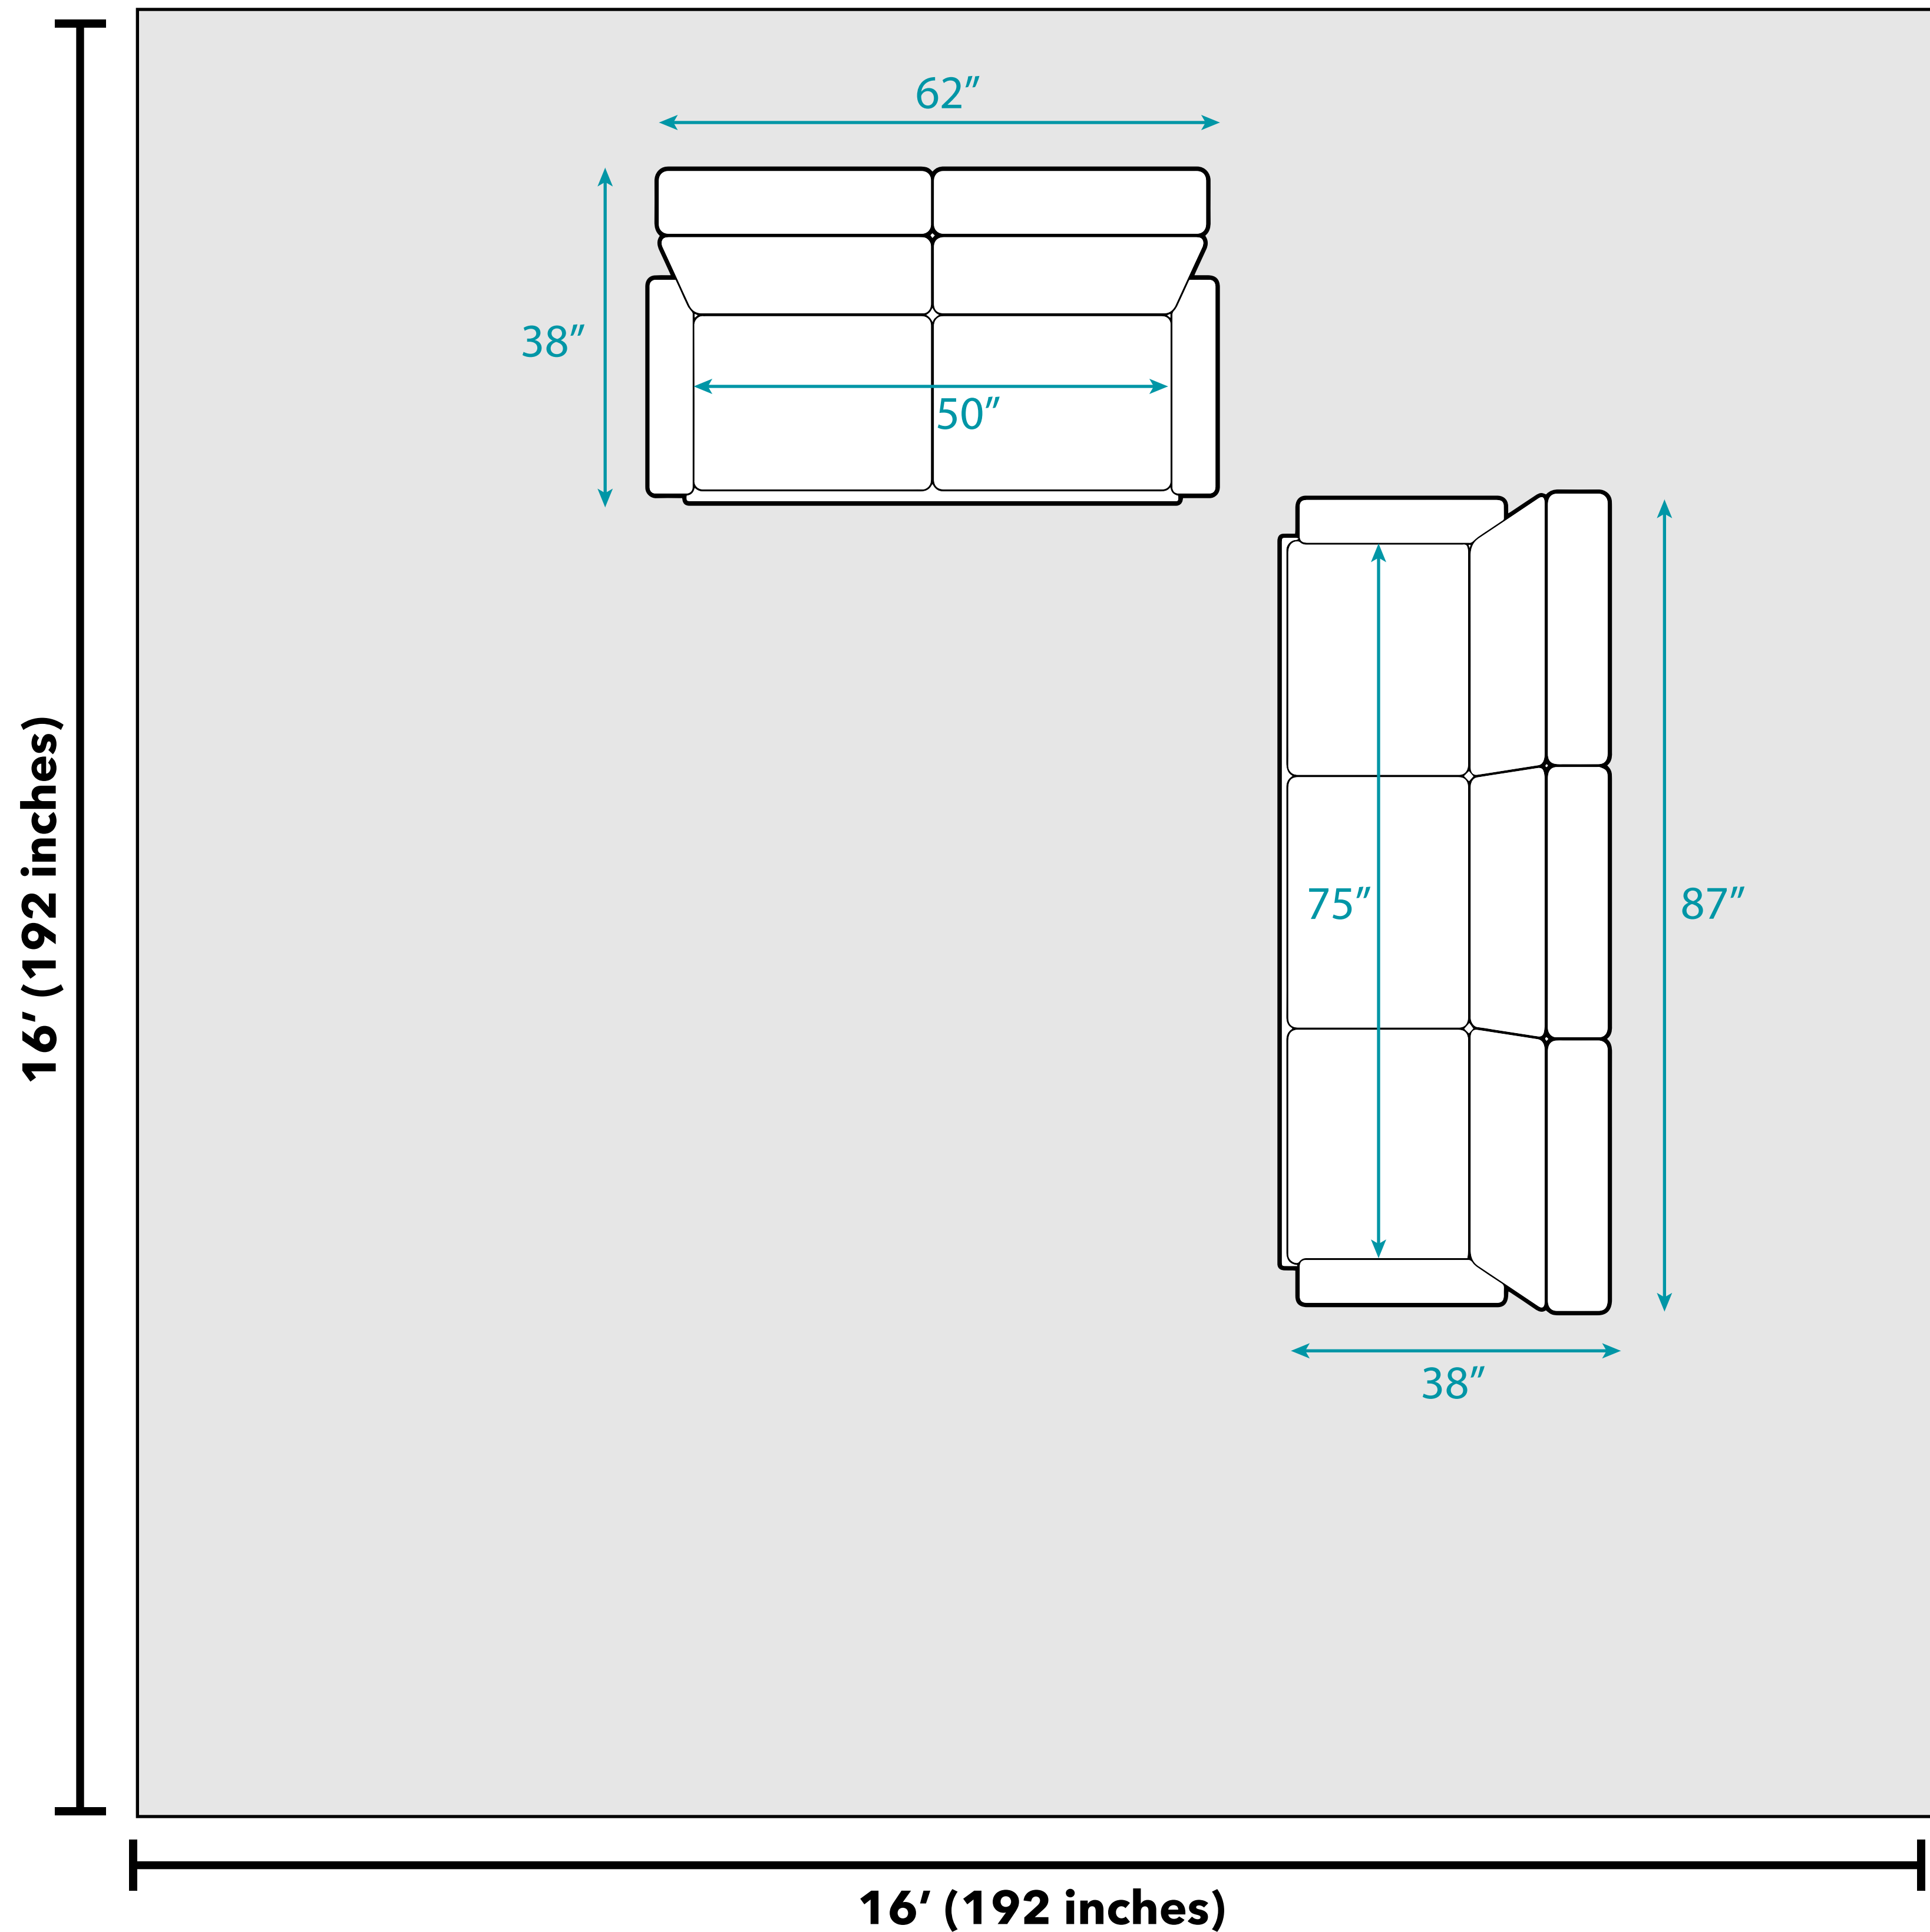

## Floor Plan

### Overall Dimensions:

- Sofa: 87" L x 38" W x 36" H
- Loveseat: 62" L x 38" W x 36" H

### Additional Dimensions:

- Seat cushions are 23" deep and 17" high off the ground
- Armrests are 22" high off the ground and 6" wide
- Leg height: 4"
- Sofa inside seating width between arms: 75"
- Loveseat inside seating width between arms: 50"

### National Average Living Room Size

As of 2020, Dimensions Guide estimates that the average living room is a 16x16 foot square. Depending on the size of your home, including the number of people in your household, it may make sense for your living room to be a different size or shape. All measurements are approximate and are provided for informational purposes only.