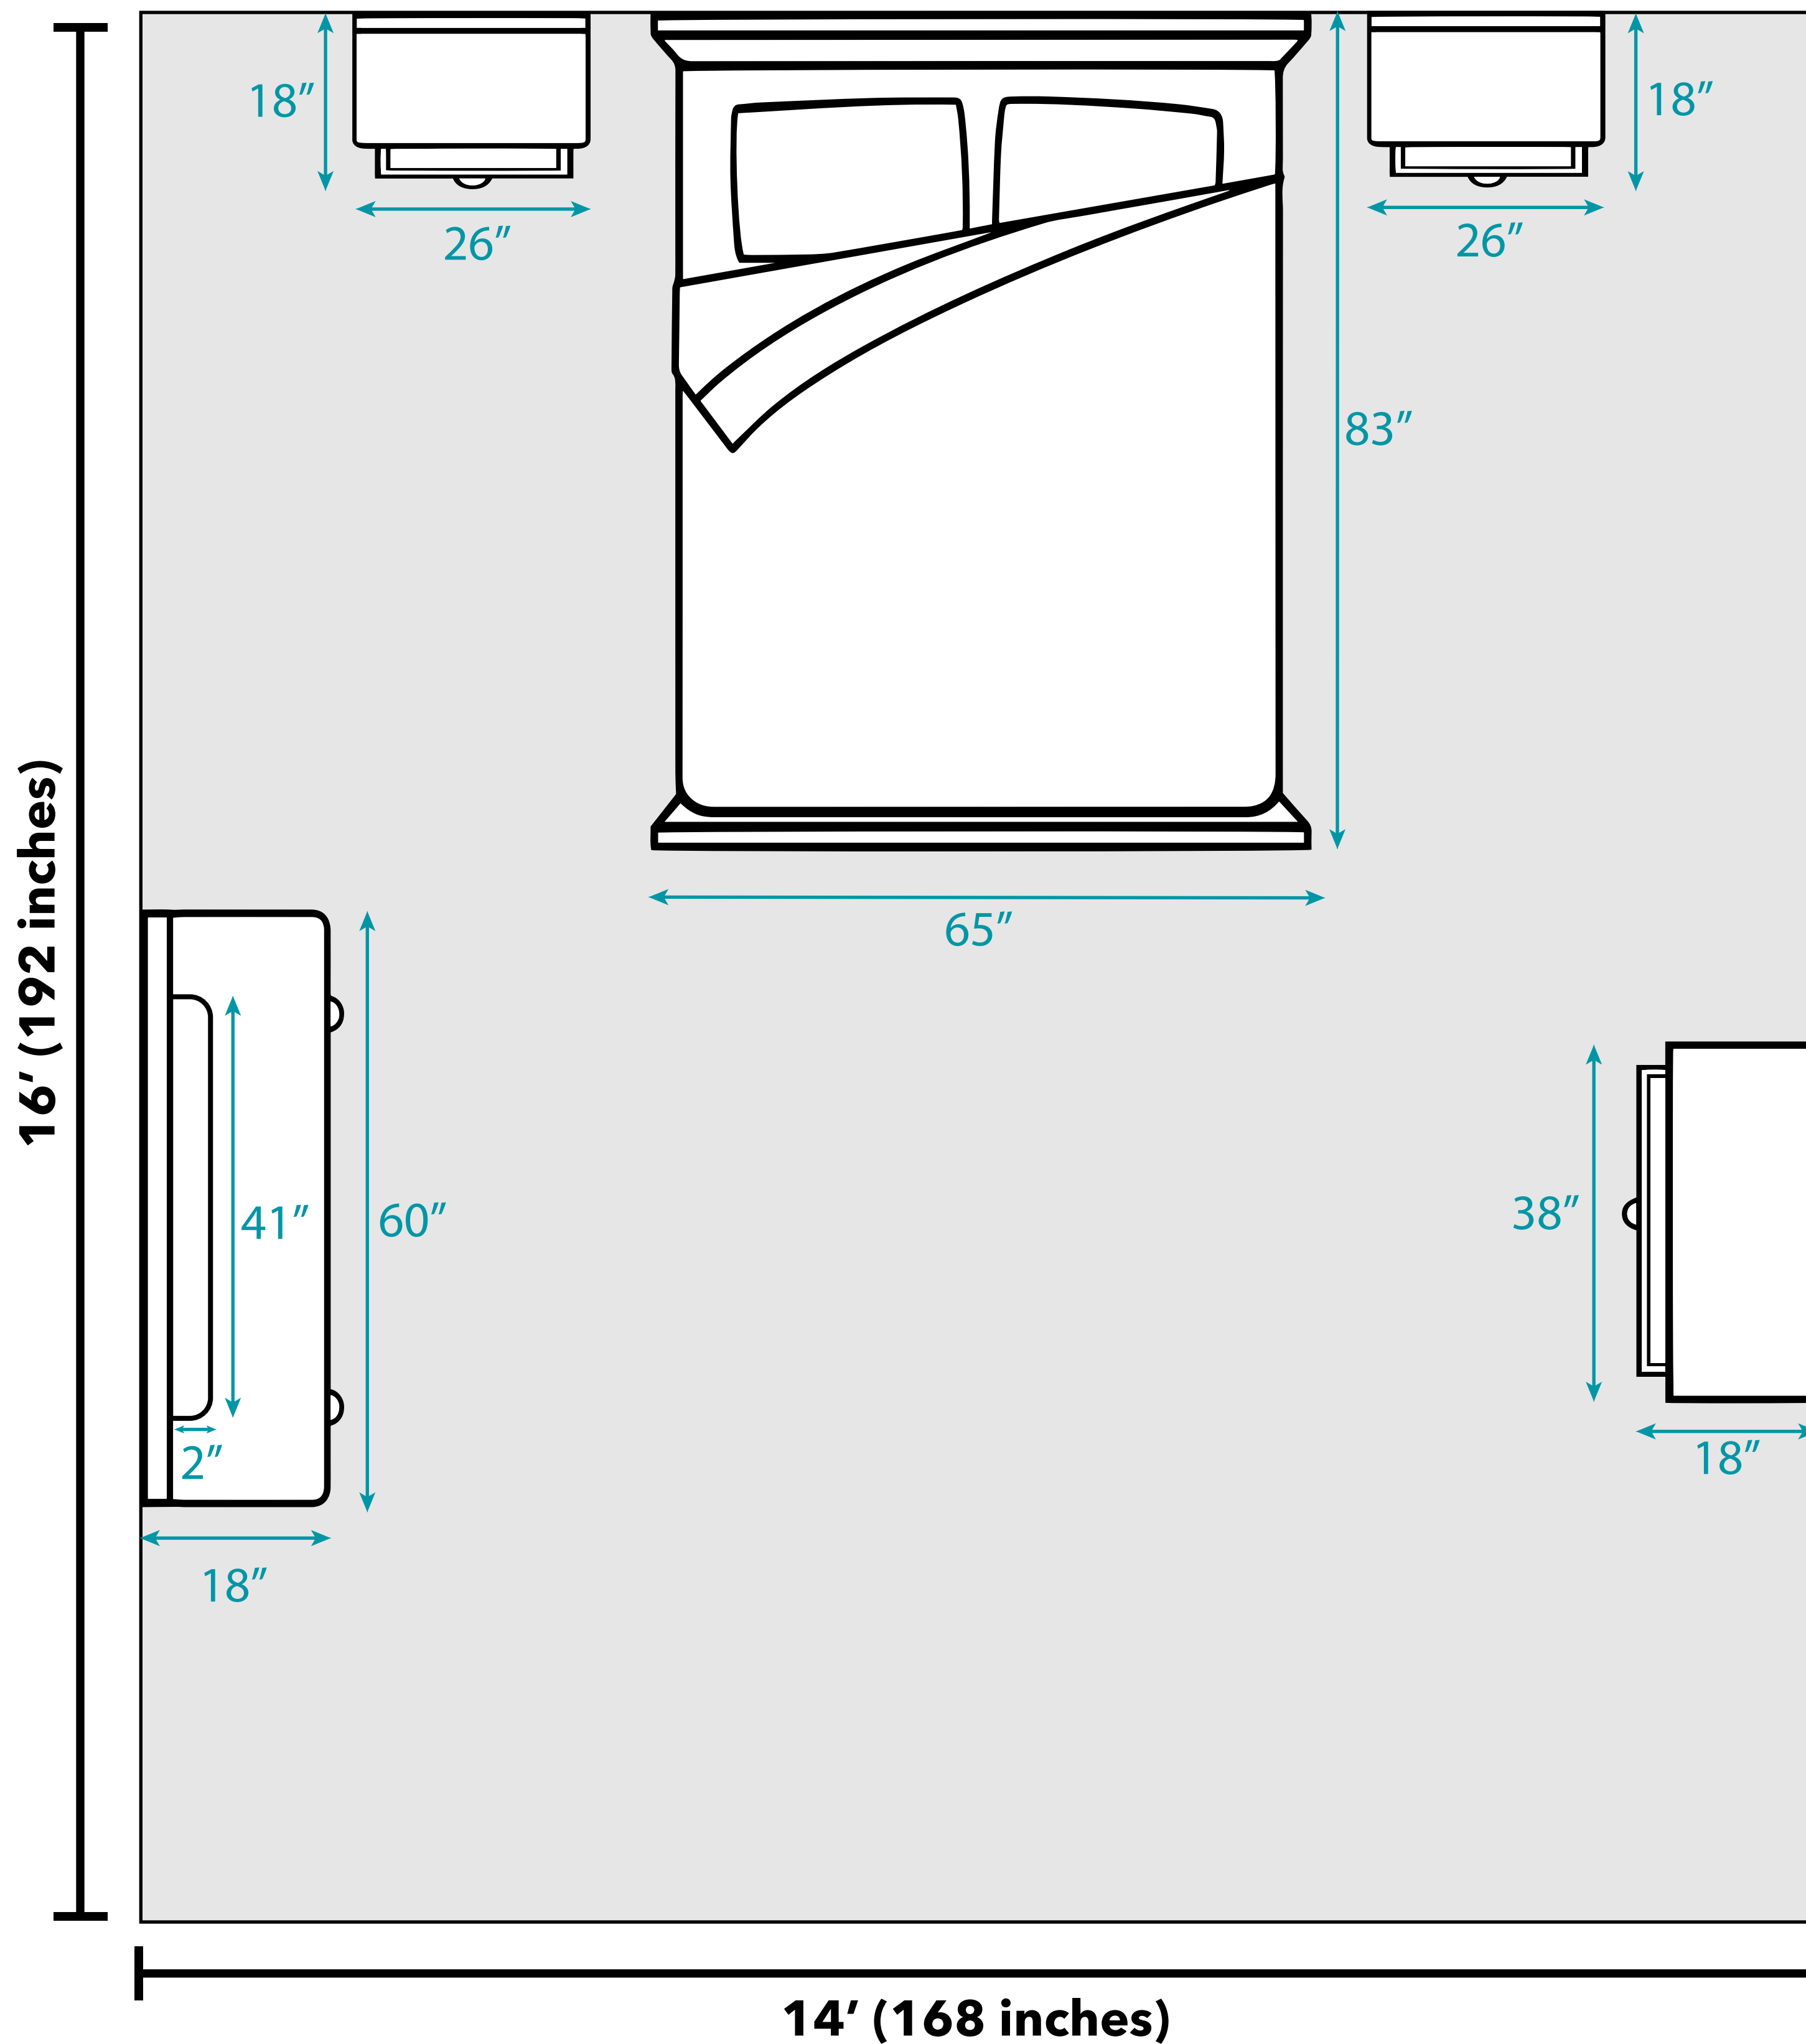

Abbyson™

Floor Plan

National Average Bedroom Size

As of 2019, Quora estimates that the average master bedroom is a 14 x 16 foot square. Depending on the size of your home, including the number of people in your household, your bedroom may be a different size or shape. All measurements are approximate and are provided for informational purposes only.

Kieran 6-piece Queen Bedroom Collection

Overall Dimensions:

- Queen Bed: 65" W x 83" L x 56" H
- Nightstands (each): 26" W x 18" D x 26" H
- 7-Drawer Dresser: 60" W x 18" D x 35" H
- Mirror: 41" W x 2" D x 35" H
- 5-Drawer High Chest: 38" W x 18" D x 52" H

Additional Dimensions:

- Headboard is 56" tall
- Footboard is 18" tall
- Nightstand Top Drawer: 17.5" W x 12.5" D x 2.25" H
- Nightstand Bottom Drawer (two): 17.5" W x 12.5" D x 4.25" H
- Dresser Top Drawers (left and right): 11" W x 12.5" D x 4.25" H
- Dresser Top Drawer (center): 24.5" W x 12.5" D x 4.25" H
- Dresser Bottom Drawers (four): 24.5" W x 12.5" D x 6.5" H
- Chest Top Drawer: 29.5" W x 12.5" D x 3.5" H
- Chest Bottom Drawers (four): 29.5" W x 12.5" D x 6.5" H
- Queen Bed Drawers (two): 26" W x 17" D x 5.5" H

Door width required for delivery: 25"