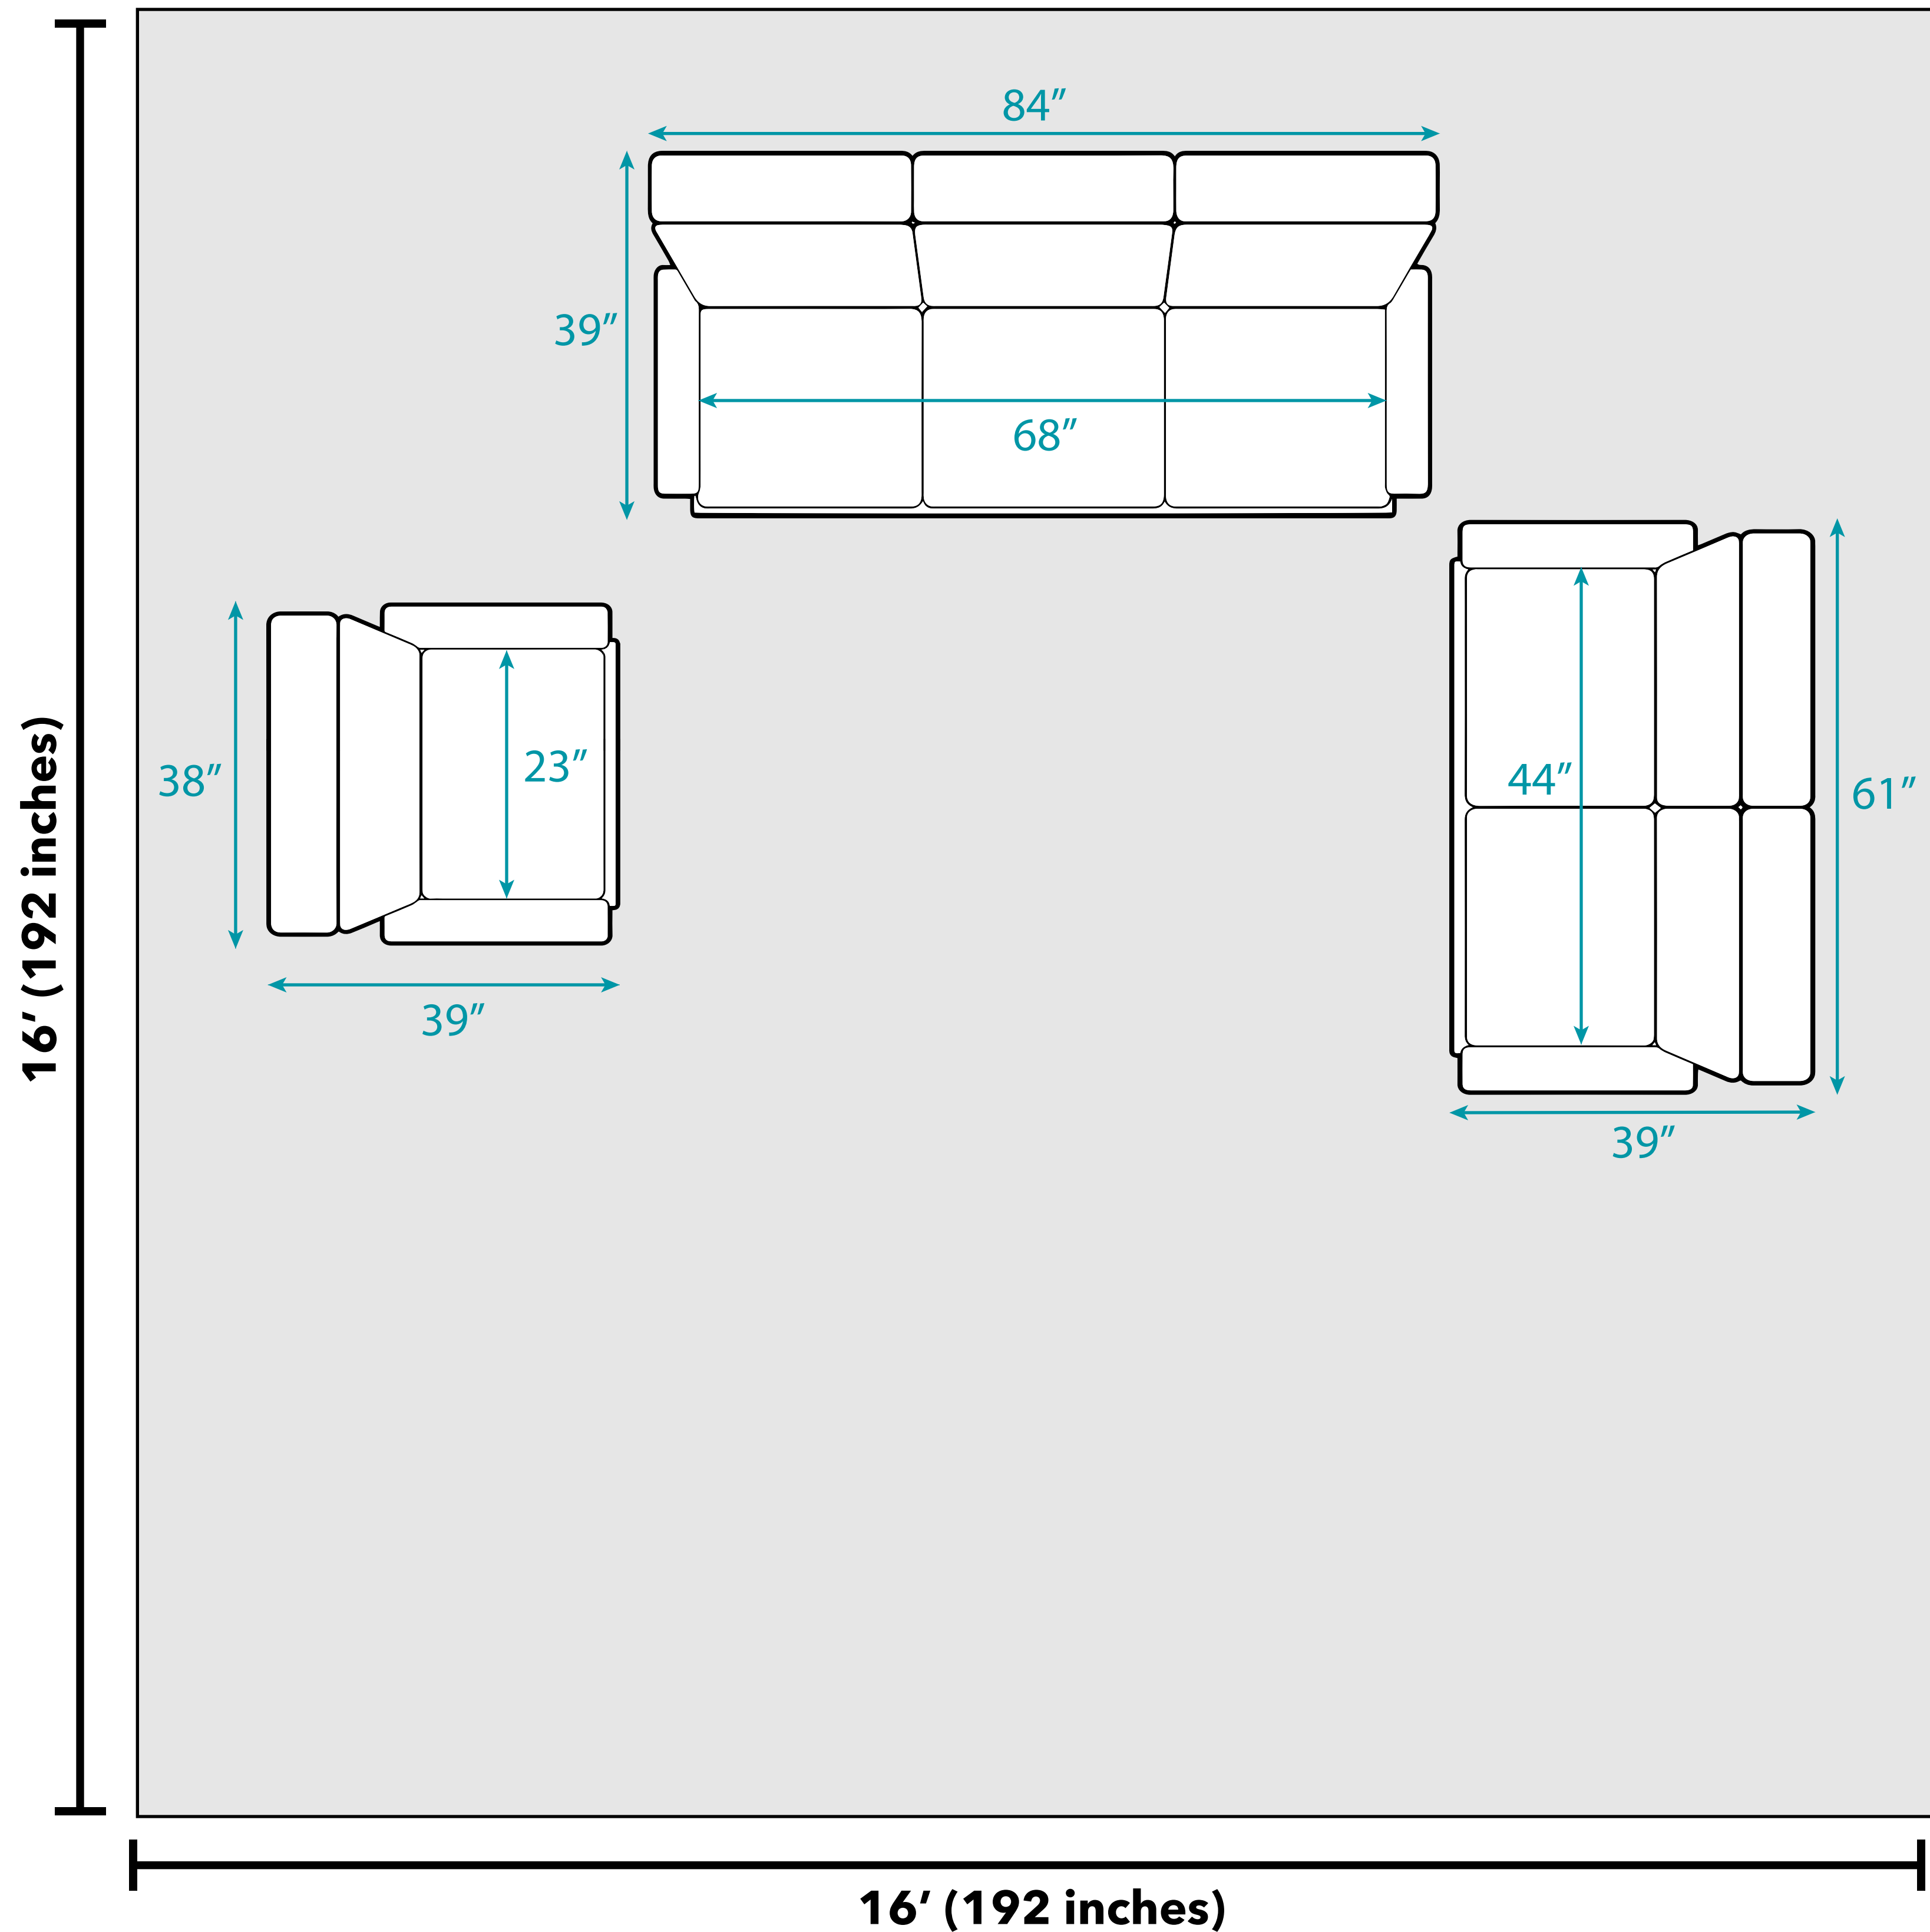

Floor Plan

National Average Living Room Size

As of 2021, Dimensions Guide estimates that the average living room is a 16x16 foot square. Depending on the size of your home, including the number of people in your household, it may make sense for your living room to be a different size or shape. All measurements are approximate and are provided for informational purposes only.

Shaffer Power Reclining Leather 3pc Sofa, Loveseat and Chair Set

Overall Dimensions:

- Sofa: 84" L x 39" W x 40" H
Inside seating width: 68"
- Loveseat: 61" L x 39" W x 40" H
Inside seating width: 44"
- Chair: 38" L x 39" W x 40" H
Inside seating width: 23"

Additional Dimensions:

- Seat cushions are 22" deep and 19" high off the ground
- Armrests are 8" wide and 24" high off the ground
- Leg height is 2"
- Requires less than 4" of space from the wall to fully recline
- Fully reclined length 63"
- Back height 21"

Door width required for delivery: 26"