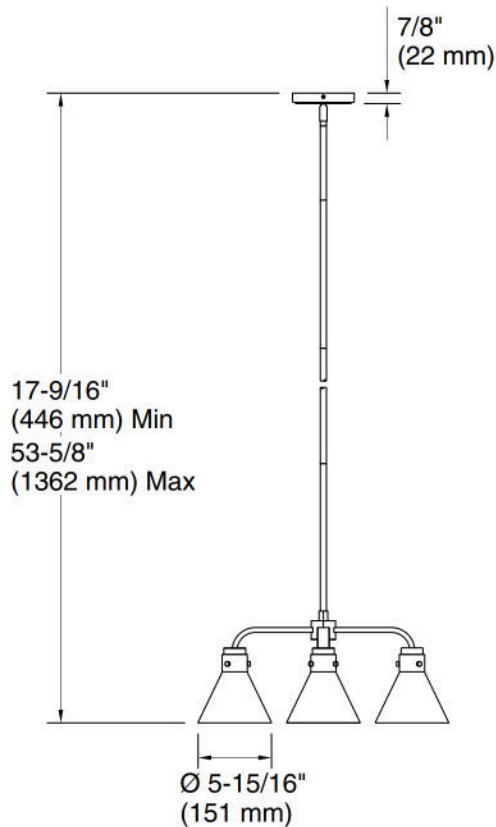

Required Electrical Service

One circuit required.

Lights: 120 V, 3.33 A, 60 Hz

Technical Information

All product dimensions are nominal.

Material: Steel, Glass

Number of Lights: 4

Lighting Type: Socket-based

Socket Type: E-26 Medium

Number of Shades: 4

Shade Type: Clear Glass

Hanging Type: Downrod

CRI ≥ 90

Life Span: 15000 Hours

Downrod Detail: 1 x 6" (152 mm), 3 x 12" (305 mm)

Height: 17-1/2" (445 mm) - 53-1/2" (1359 mm)

Electrical component rating: Socket Rating: 60 Hz, 36 W, 3600 Lumens

Notes

Install this product according to the installation guide.