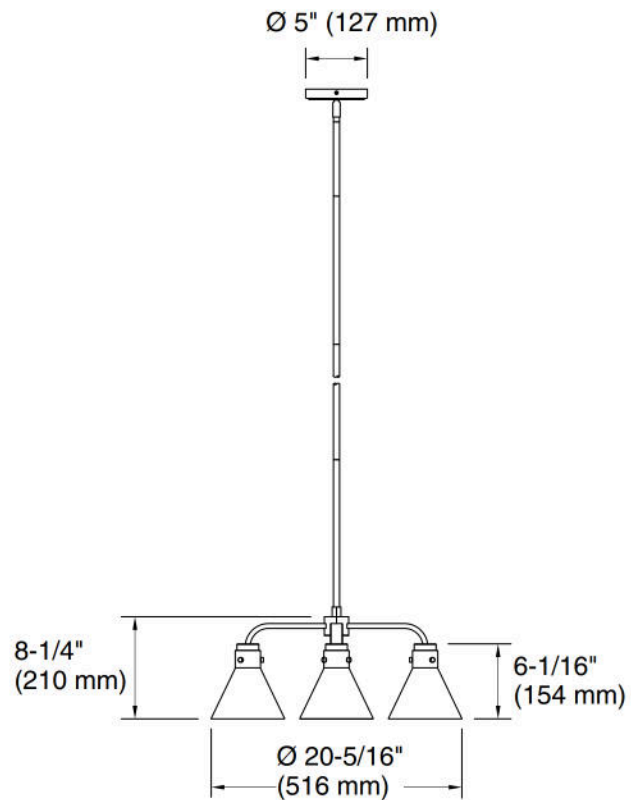

Required Electrical Service

One circuit required.

Lights: 120 V, 3.33 A, 60 Hz

Technical Information

All product dimensions are nominal.

Material: Steel, Glass

Number of Lights: 4

Lighting Type: Socket-based

Socket Type: E-26 Medium

Number of Shades: 4

Shade Type: Clear Glass

Hanging Type: Downrod

CRI ≥ 90

Life Span: 15000 Hours

Downrod Detail: 1 x 6" (152 mm), 3 x 12" (305 mm)

Height: 17-1/2" (445 mm) - 53-1/2" (1359 mm)

Electrical component rating: Socket Rating: 60 Hz, 36 W, 3600 Lumens

Notes

Install this product according to the installation guide.