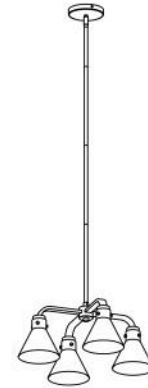

## Features

- Flared clear glass shades offer a contemporary design fit for any room
- Height adjustable 17-1/2" (445 mm) to 53-1/2" (1359 mm)
- Medium base (E26) socket, four clear A19 LED bulbs included
- Suitable for damp locations, per UL 1598
- Includes installation hardware

## Material

- Manufactured with quality materials and complemented with a meticulous finishing process
- Durable finishes engineered to last and designed to coordinate with KOHLER faucet finishes

## Technical Information

All product dimensions are nominal.

Material: Steel, Glass

Number of Lights: 4

Lighting Type: Socket-based

Socket Type: E-26 Medium

Number of Shades: 4

Shade Type: Clear Glass