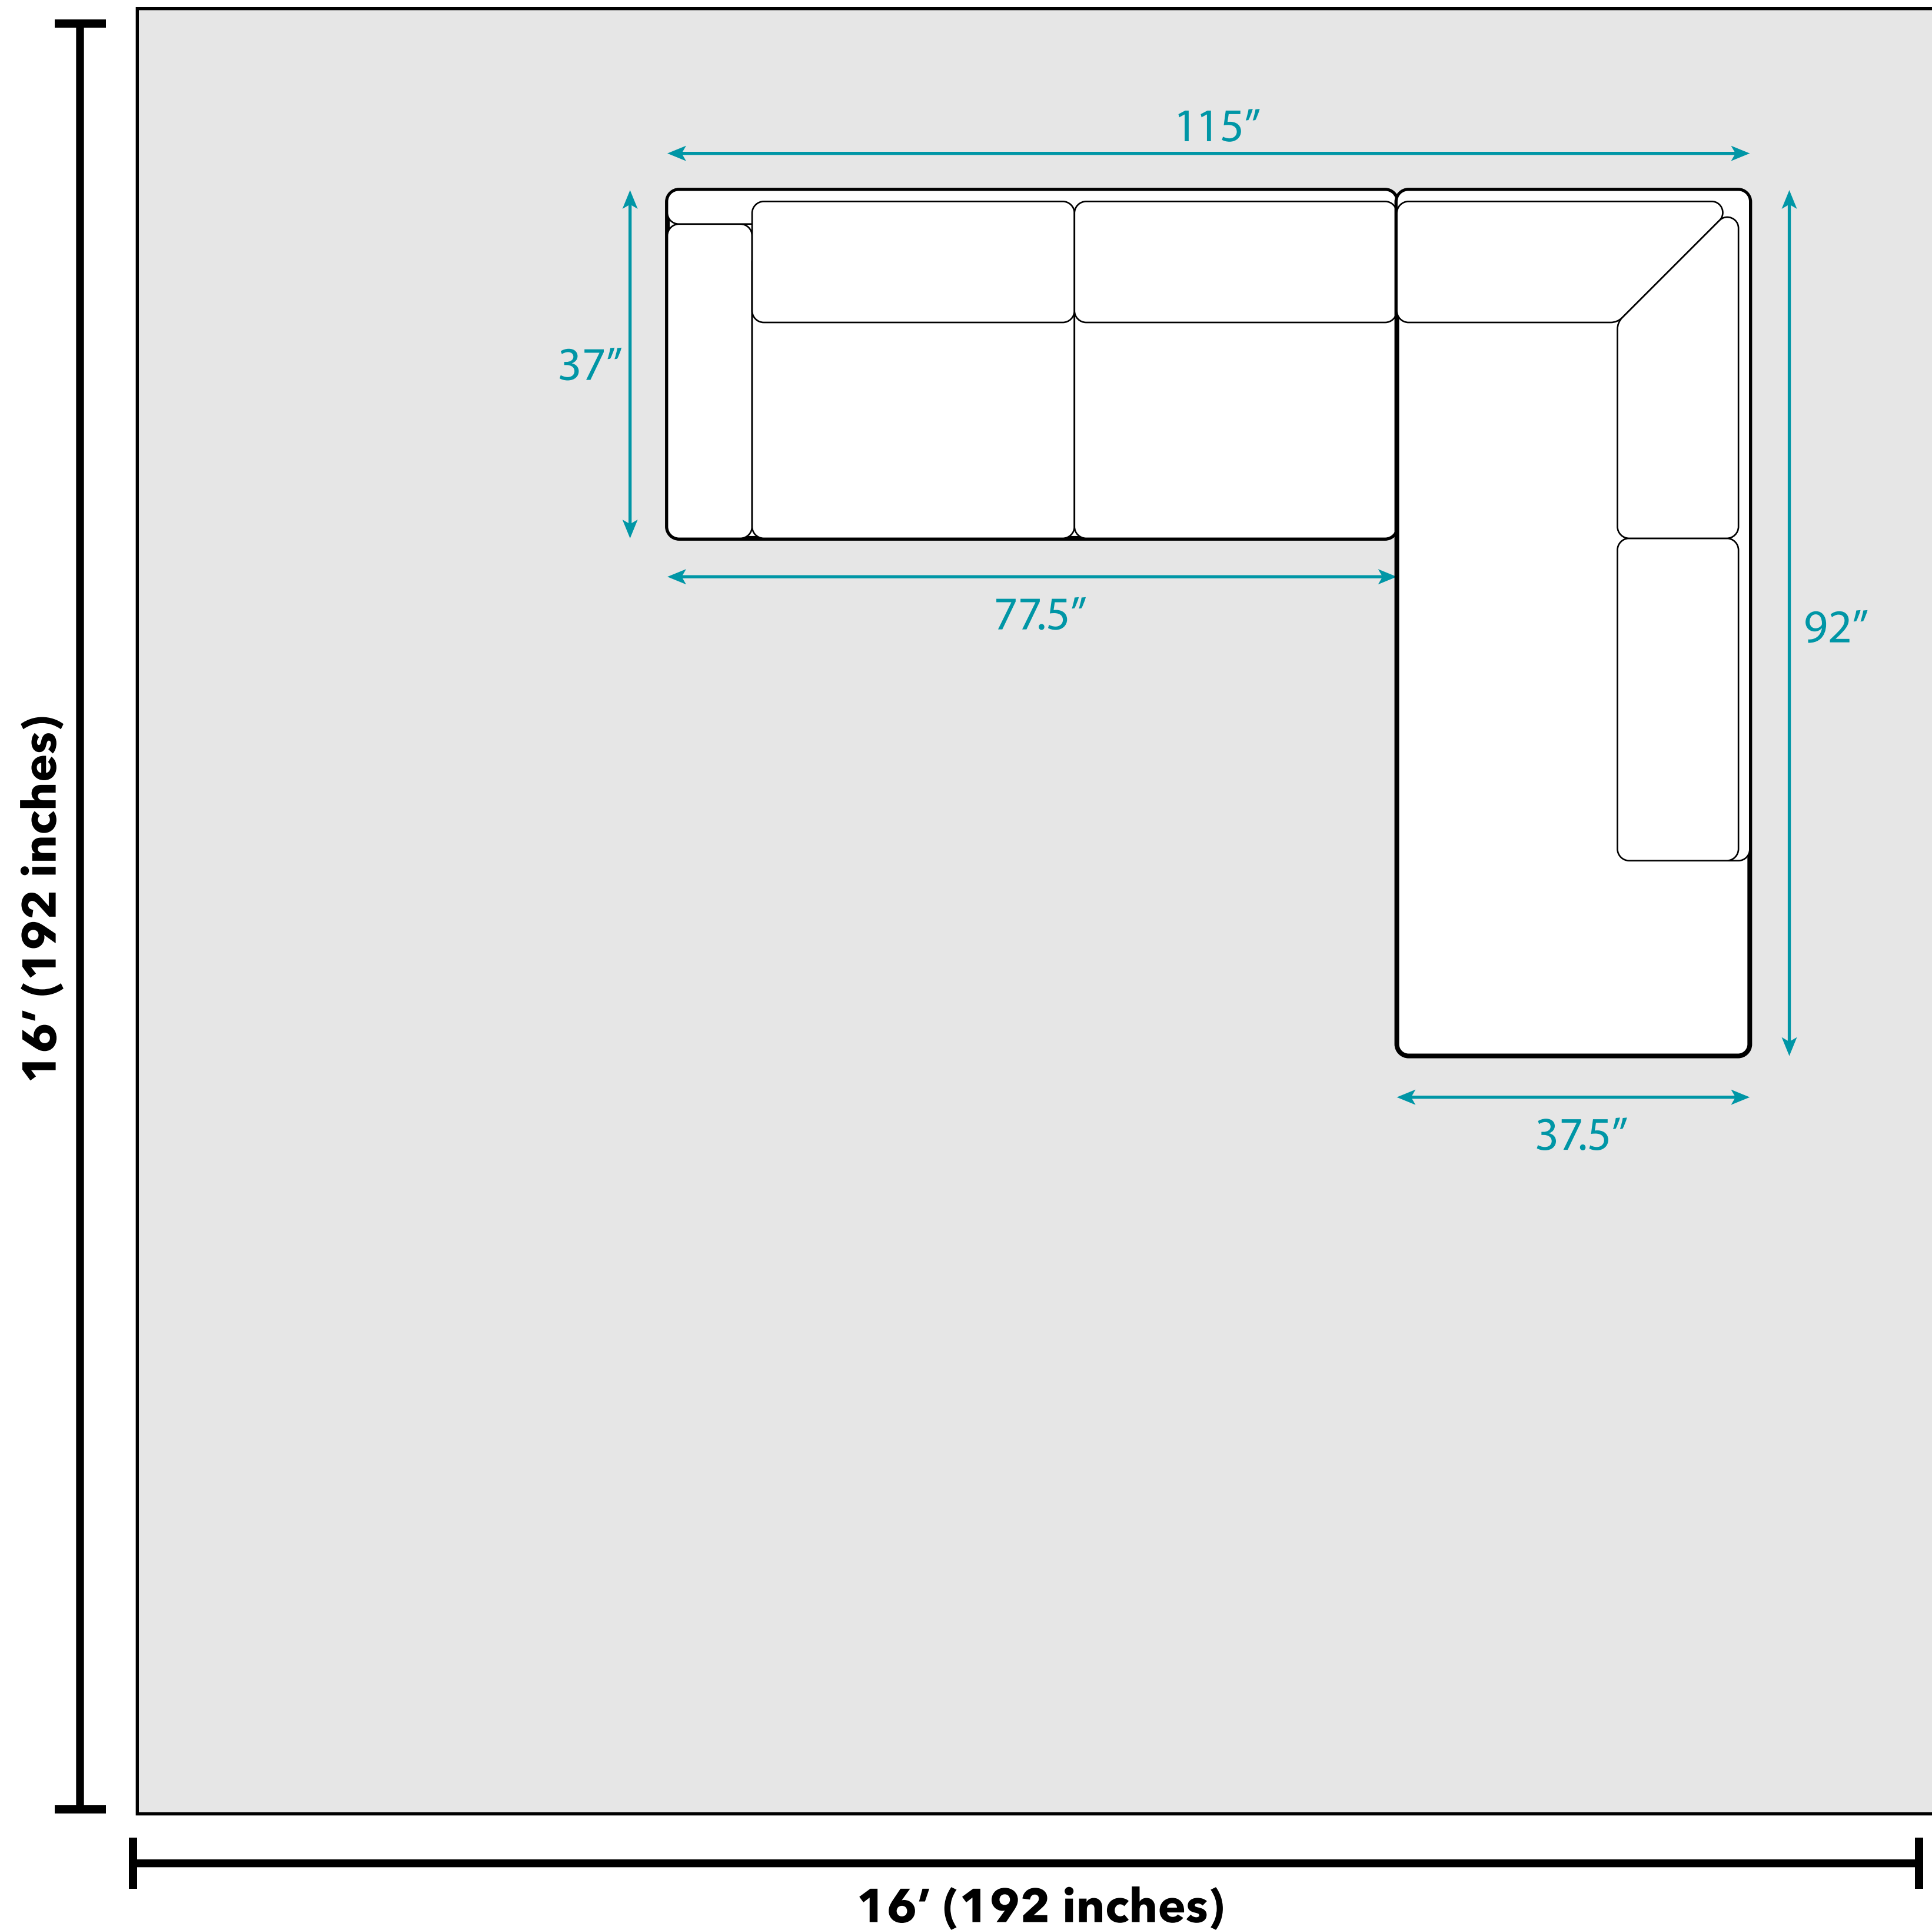

### National Average Living Room Size

As of 2020, Dimensions Guide estimates that the average living room is a 16x16 foot square. Depending on the size of your home, including the number of people in your household, it may make sense for your living room to be a different size or shape. All measurements are approximate and are provided for informational purposes only.

### Overall Sectional Dimensions:

- 115" L x 92" W x 32" H

### Individual Dimensions:

- Loveseat: 77.5" L x 37" W x 32" H
- Chaise: 37.5" L x 92" W x 32" H

**Door width required for delivery: 28"**