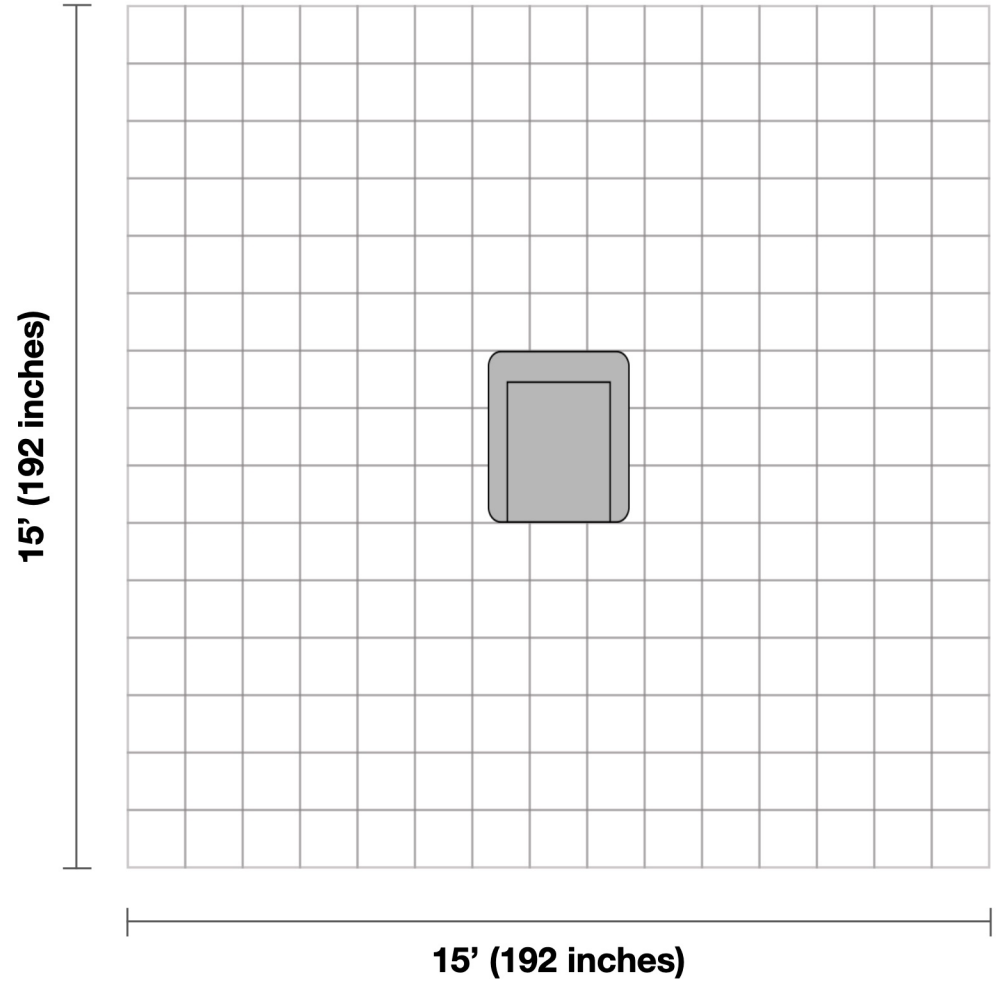

## General Dimensions:

**Chair: 35.8" L x 29.5" W x 34.3" H**

## Additional Dimensions:

**Seat Depth: 20.5"**  
**Back Height: 34.3"**  
**Arm Height: 24"**  
**Seat Height: 18.5"**

## Room Plan:

**Entry width required for delivery: 29.5"**

## Living Room Size

Living rooms vary in shapes and sizes. The layout is scaled to 15' x 15' for visual purposes.