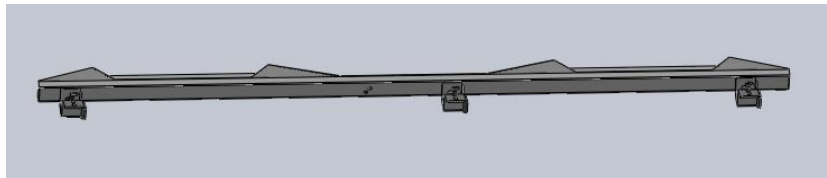

** Inspect Trail steps and all parts prior to installation. Contact us at 951-808-0750 for missing parts.

Hardware list:

8MM x 1.25 x 30MM	Qty 12
8MM x 1.25 x 25MM	Qty 12
8MM flat washers	Qty 24
Brackets	Qty 6

Installing Trail Steps:

We recommend you have help with lifting of the Trail Steps to avoid injury or damage to Trail Steps and vehicle.

1. 1 If vehicle Has factory steps, remove at this time
2. 2 Install step brackets to body using M8 hardware to factory step locations. (If vehicle was not equipped with factory step, Look for holes plugged with plastic screws from factory)
3. 3 Mount Trail Steps to Step brackets. Leave loose at this time.
4. 4 Check alignment to body and tighten hardware.

(Driver side bracket location on step)