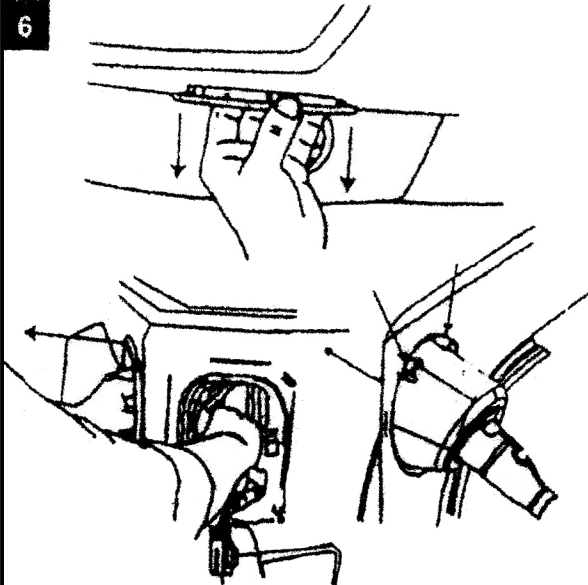

1.7 N.m(15Inch.lb)

CAUTION

DO NOT OVERTORQUE

1

2

3

4

5

6

7