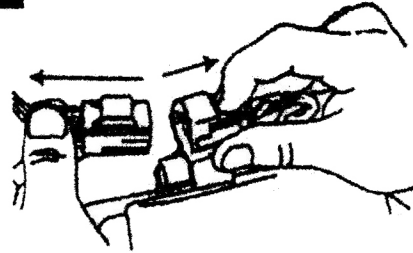

TORQUE WRENCH

3