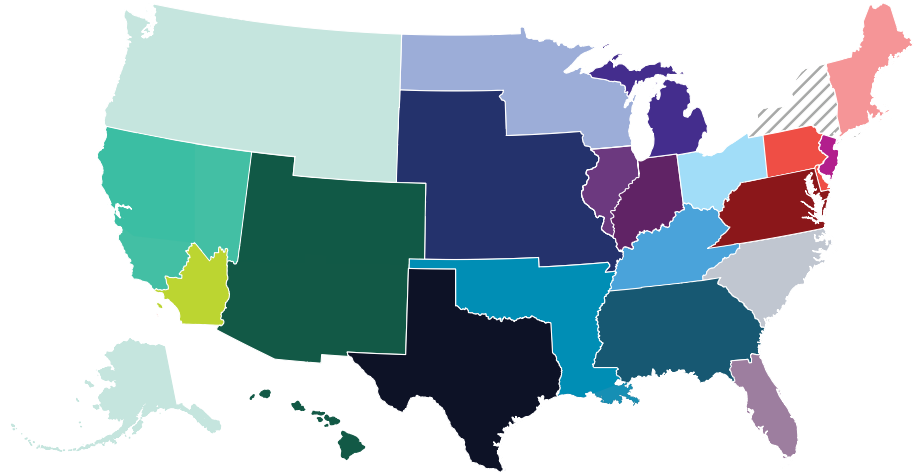

SVP, National Sales Manager

Curt Olson
781.703.5283
curt.olson@dlmarketing.com

VP, Head of Relationship Management

Tyler Carr
703.626.6045
tyler.carr@dlmarketing.com

Manager, Internal Sales

Jason Keefer
615.684.6227
jason.keefe@dlmarketing.com

844-DEL-SALE (844-335-7253) OR SALESSUPPORT@DLMARKETING.COM

REGIONAL VICE PRESIDENT	TERRITORY	CONTACT INFO		INTERNAL SALES CONSULTANT	CONTACT INFO
Al Sova	AR, LA & OK	al.сова@dlmarketing.com	651.271.6894	Brody Carson	brody.carson@dlmarketing.com 317.798.2695
John Marshall	Carolinas	john.marshall@dlmarketing.com	704.608.8900	John Tubbs IV	john.tubbs@dlmarketing.com 781.703.5241
Steve Donohue	E. PA & Delaware	stephen.donohue@dlmarketing.com	610. 636.1757	Jessica Hill	jessica.hill@dlmarketing.com 317.975.3244
Mike Mendonsa	Florida	mike.mendonsa@dlmarketing.com	386.387.1393	Dan Giles	dan.giles@dlmarketing.com 781.703.5249
Benjy Stempel	Four Corners	benjy.stempel@dlmarketing.com	602.501.2207	Matt Boyer	matt.boyer@dlmarketing.com 781.703.5326
Rob McCann	Illinois	robert.mccann@dlmarketing.com	312.806.7638	Jason Quinn	jason.quinn@dlmarketing.com 317.798.2773
Ryan Reid	Indiana	ryan.reid@dlmarketing.com	317.523.2166	Brody Carson	brody.carson@dlmarketing.com 317.798.2695
Chris Chapple	KY & TN	christopher.chapple@dlmarketing.com	203.414.8504	Tom McCullough	tom.mccullough@dlmarketing.com 781.703.5239
Scott Russomanno	Michigan	scott.russomanno@dlmarketing.com	616.443.4589	Jessica Hill	jessica.hill@dlmarketing.com 317.975.3244
Matt Wolf	Mid-Atlantic	matt.wolf@dlmarketing.com	804.647.5770	Brandon Vaughan	brandon.vaughan@dlmarketing.com 781.703.5231
Rich Cockerill	MN, ND, WI	rich.cockerill@dlmarketing.com	612.850.1034	Jeremy Hawkins	jeremy.hawkins@dlmarketing.com 317.798.2707
Jim Anza	New England	jim.anza@dlmarketing.com	781.844.4173	Brandon Vaughan	brandon.vaughan@dlmarketing.com 781.703.5231
Mike Sharkey	New Jersey	mike.sharkey@dlmarketing.com	732.320.1957	Kristopher Behm	kristopher.behm@dlmarketing.com 781.703.5293
Joe Bergen	Ohio & W. PA	joe.bergen@dlmarketing.com	614.477.7937	Jason Quinn	jason.quinn@dlmarketing.com 317.798.2773
Adam Hale	Texas	adam.hale@dlmarketing.com	945.227.5570	Tom McCullough	tom.mccullough@dlmarketing.com 781.703.5239
Matt Sawyer	Pacific NW	matt.sawyer@dlmarketing.com	406.580.1338	Dan Giles	dan.giles@dlmarketing.com 781.703.5249
Steve Di Iulio	Plains States	steve.diulio@dlmarketing.com	515.339.4474	Jeremy Hawkins	jeremy.hawkins@dlmarketing.com 317.798.2707
Lane O'Connor	N. CA & N. NV	lane.oconnor@dlmarketing.com	415.302.0039	Sales Support	salessupport@dlmarketing.com 844.335.7253
Leslee Hatch	S. CA & Las Vegas	leslee.hatch@dlmarketing.com	949.533.8311	Matt Boyer	matt.boyer@dlmarketing.com 781.703.5326
Paul Villanova	Southeast	paul.villanova@dlmarketing.com	850.712.8519	Kristopher Behm	kristopher.behm@dlmarketing.com 781.703.5293