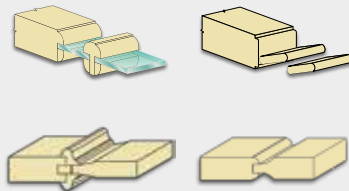

Custom Profiled Constructions