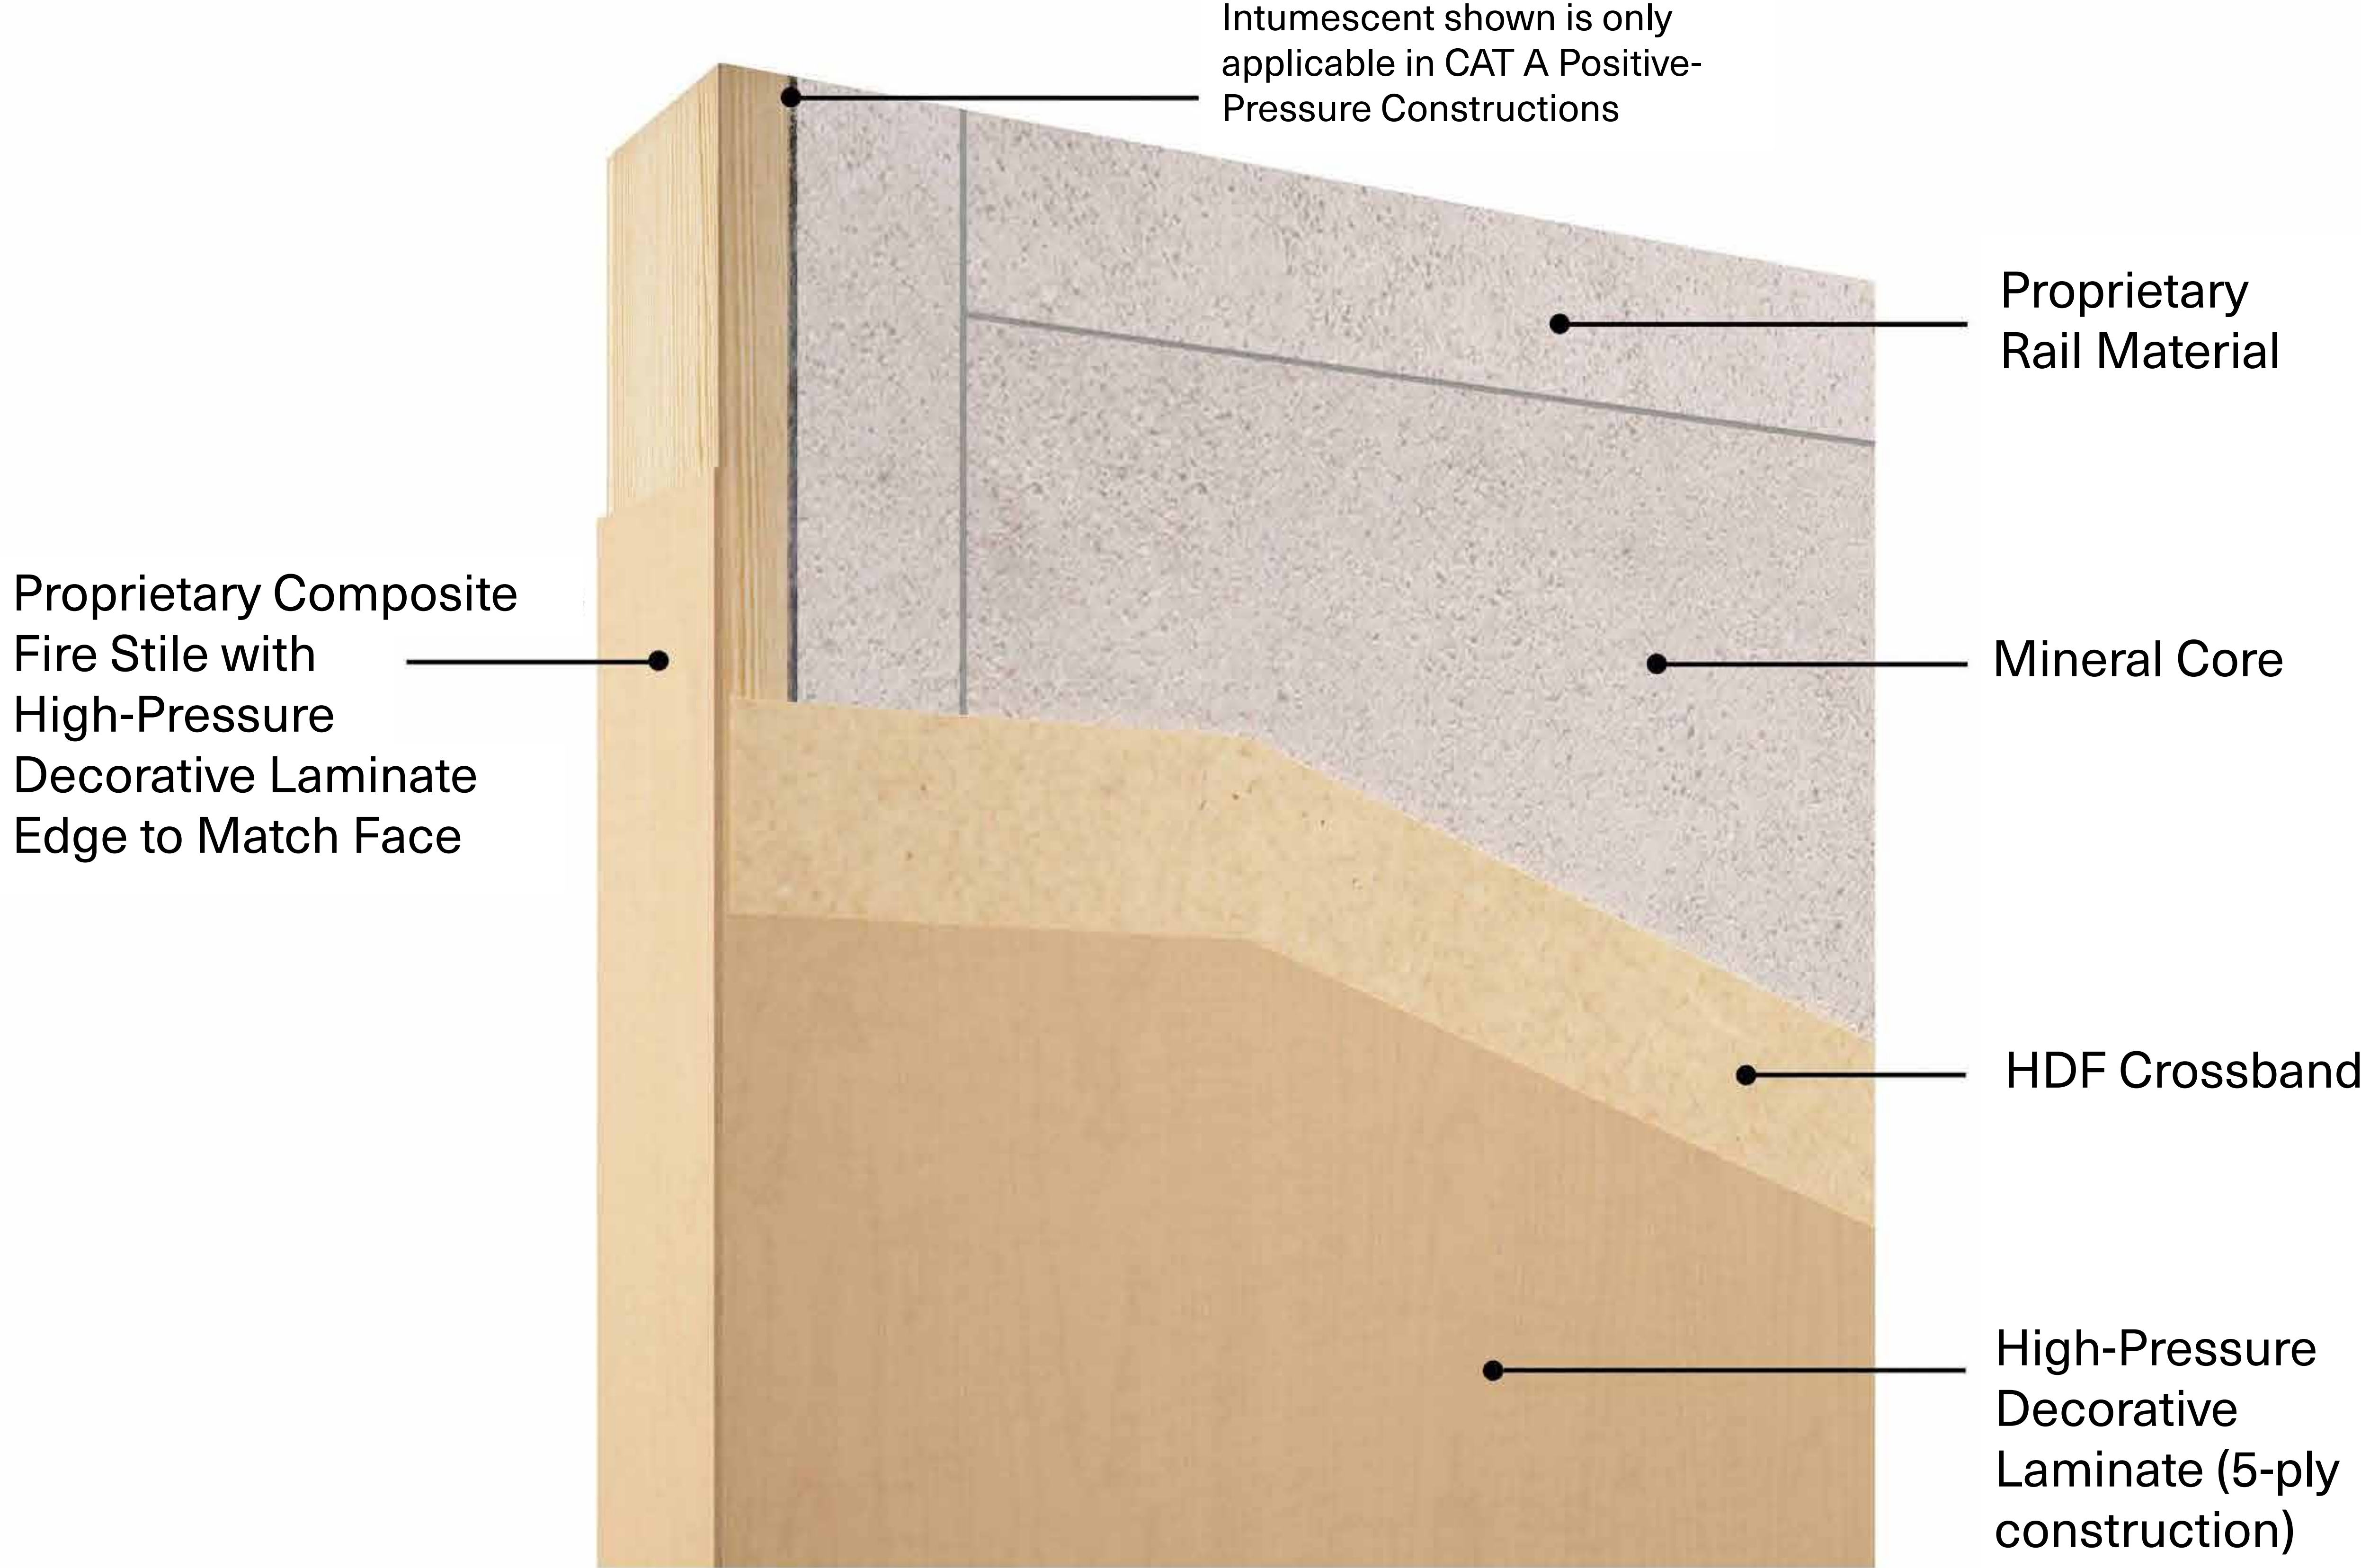

ASPIRO® SERIES Choice Laminates | 45-90-Minute Mineral Core

Aspiro Series HPDL Surface 45- to 90-Minute Mineral Core 5-Ply Construction Fire Stile with HPDL Edge Band Proprietary Rail

Specifications are subject to change without notice.
Fire-Rated doors will be constructed per label service listing and may deviate from what is shown.