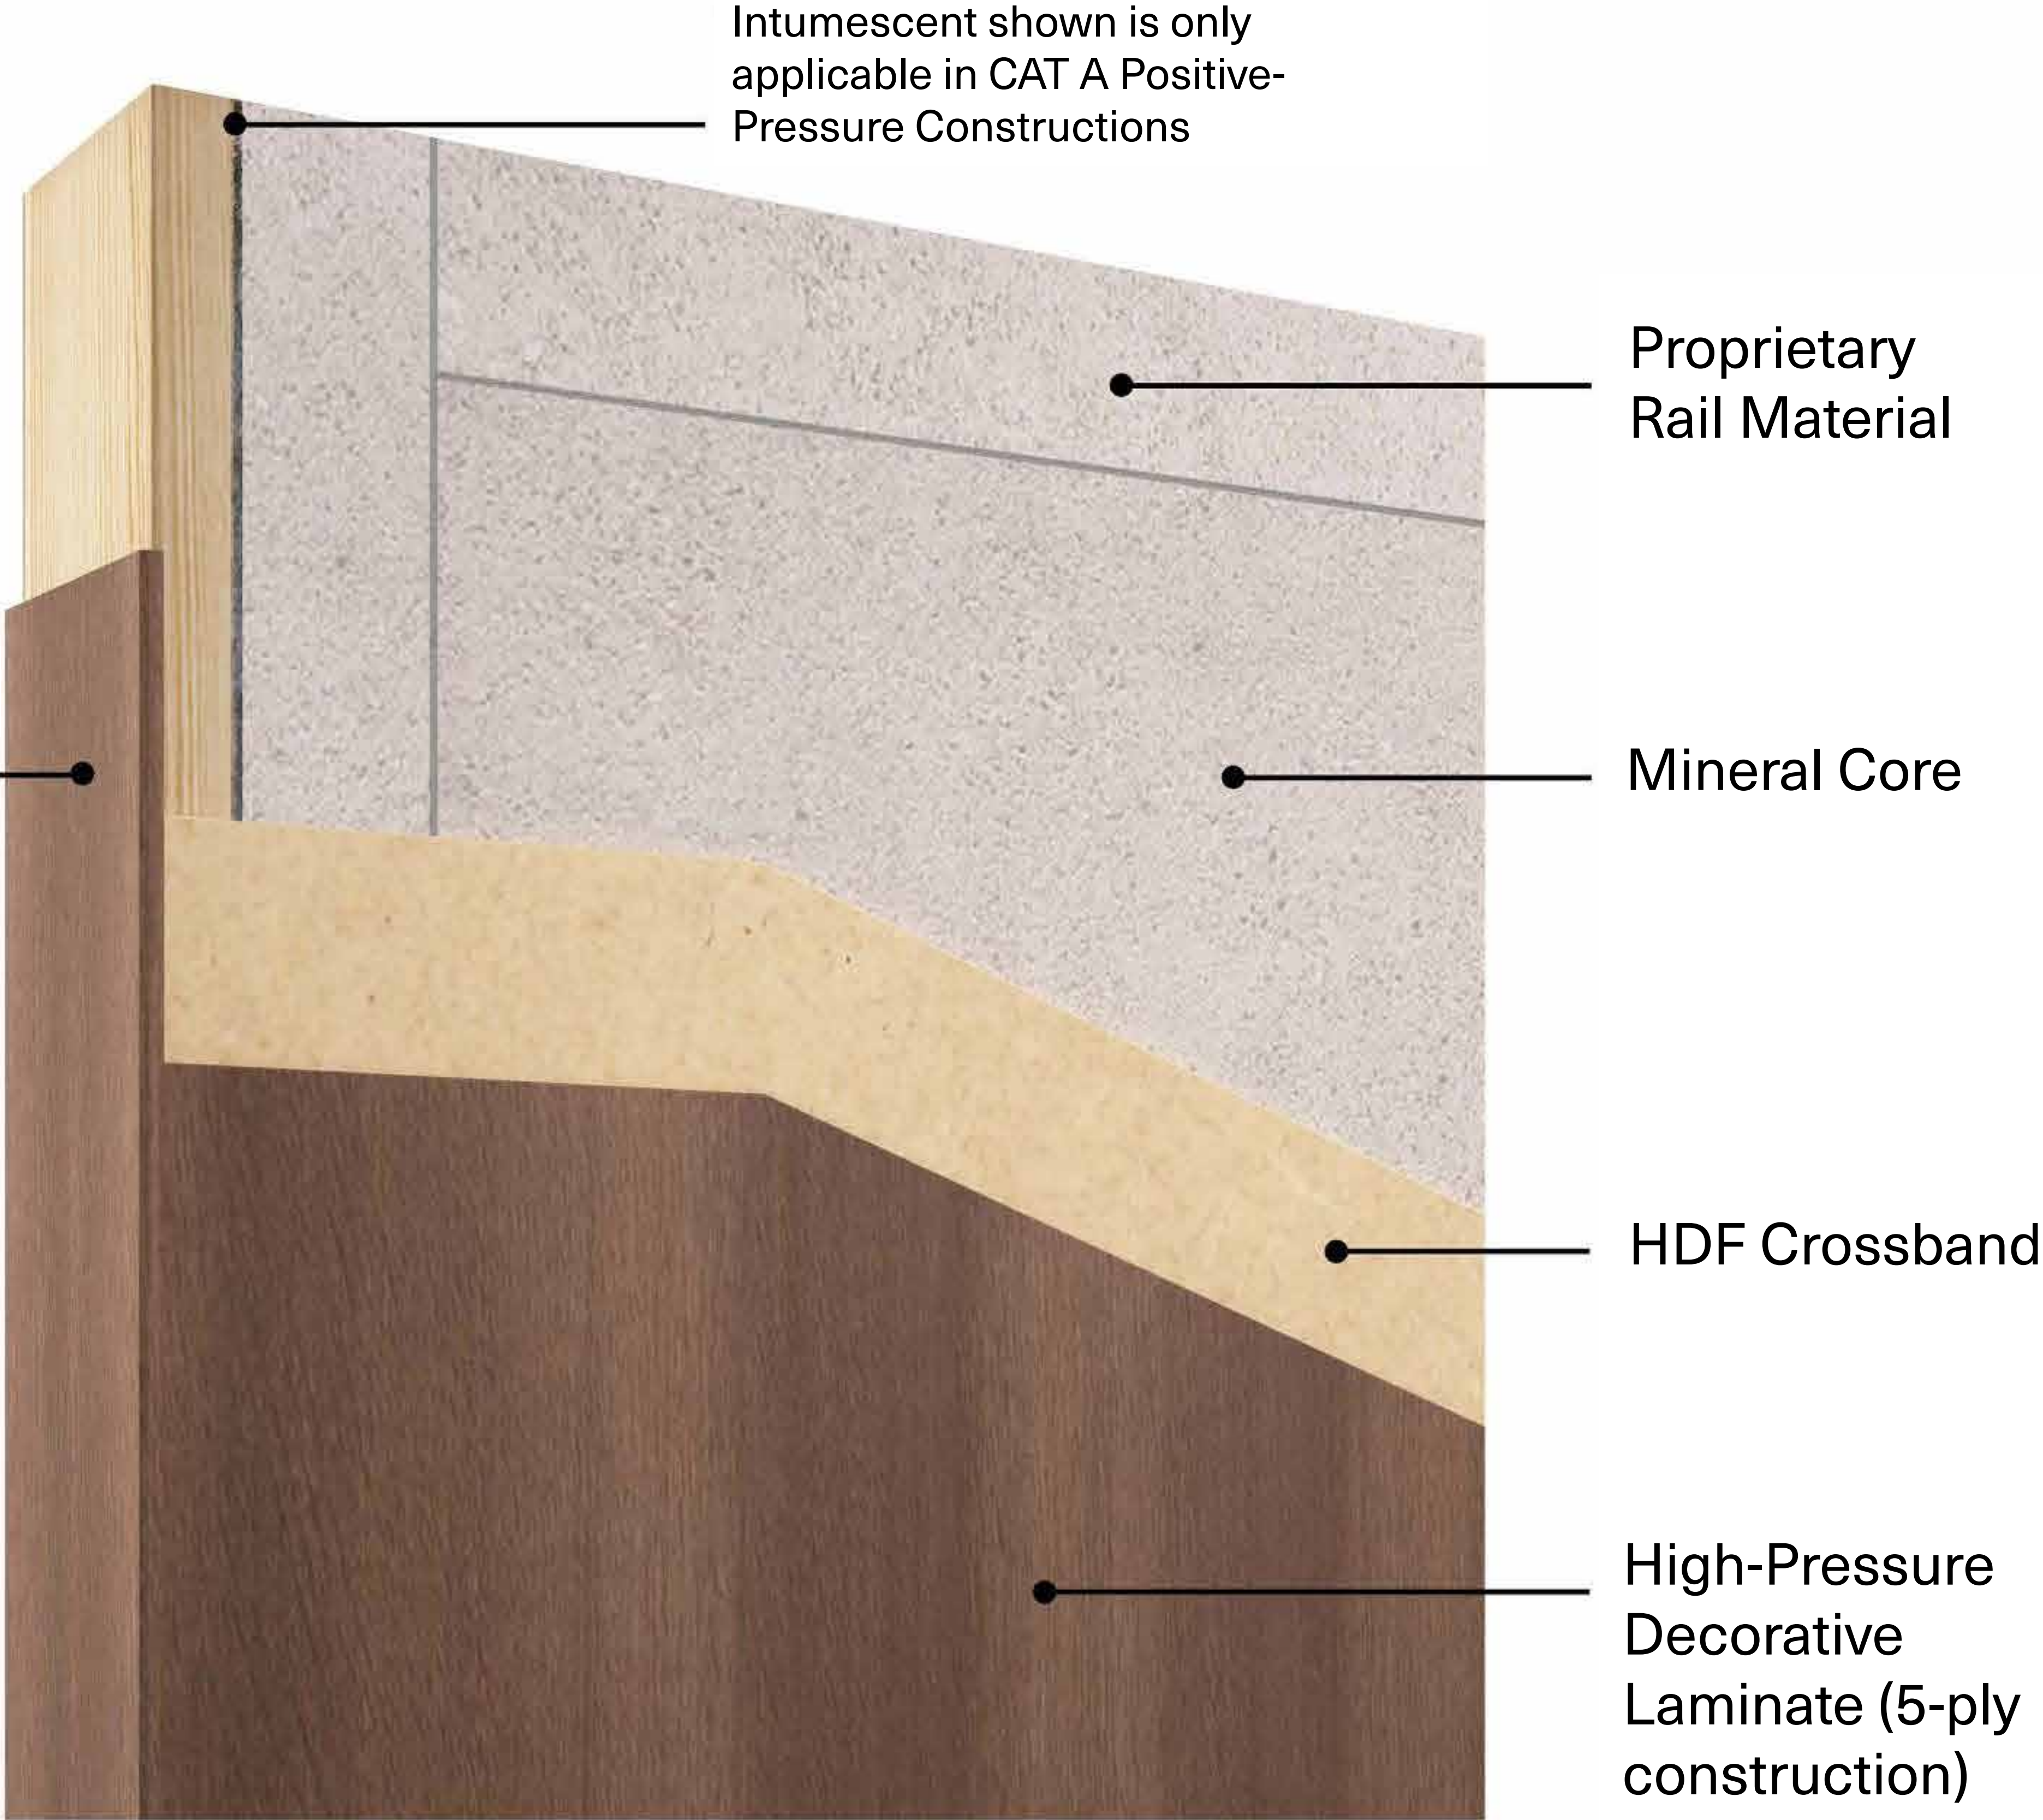

ASPIRO® SERIES Choice Laminates | 45-90-Minute Mineral Core

Aspiro Series HPDL Surface 45- to 90-Minute Mineral Core
5-Ply Construction Fire Stile with Impact-Resistant Edge
Proprietary Rail

Specifications are subject to change without notice.
Fire-Rated doors will be constructed per label service listing and may deviate from what is shown.