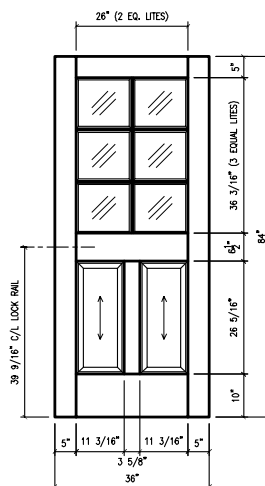

ASPIRO® AUTHENTIC STILE & RAIL
Standard Door Types

A306VP