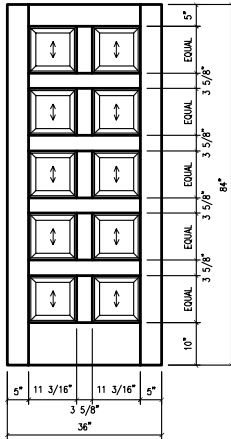

ASPIRO® AUTHENTIC STILE & RAIL
Standard Door Types

ASPIRO® AUTHENTIC STILE & RAIL
Standard Door Types

A110A

A112A

A201

A202

A202P

A306VP