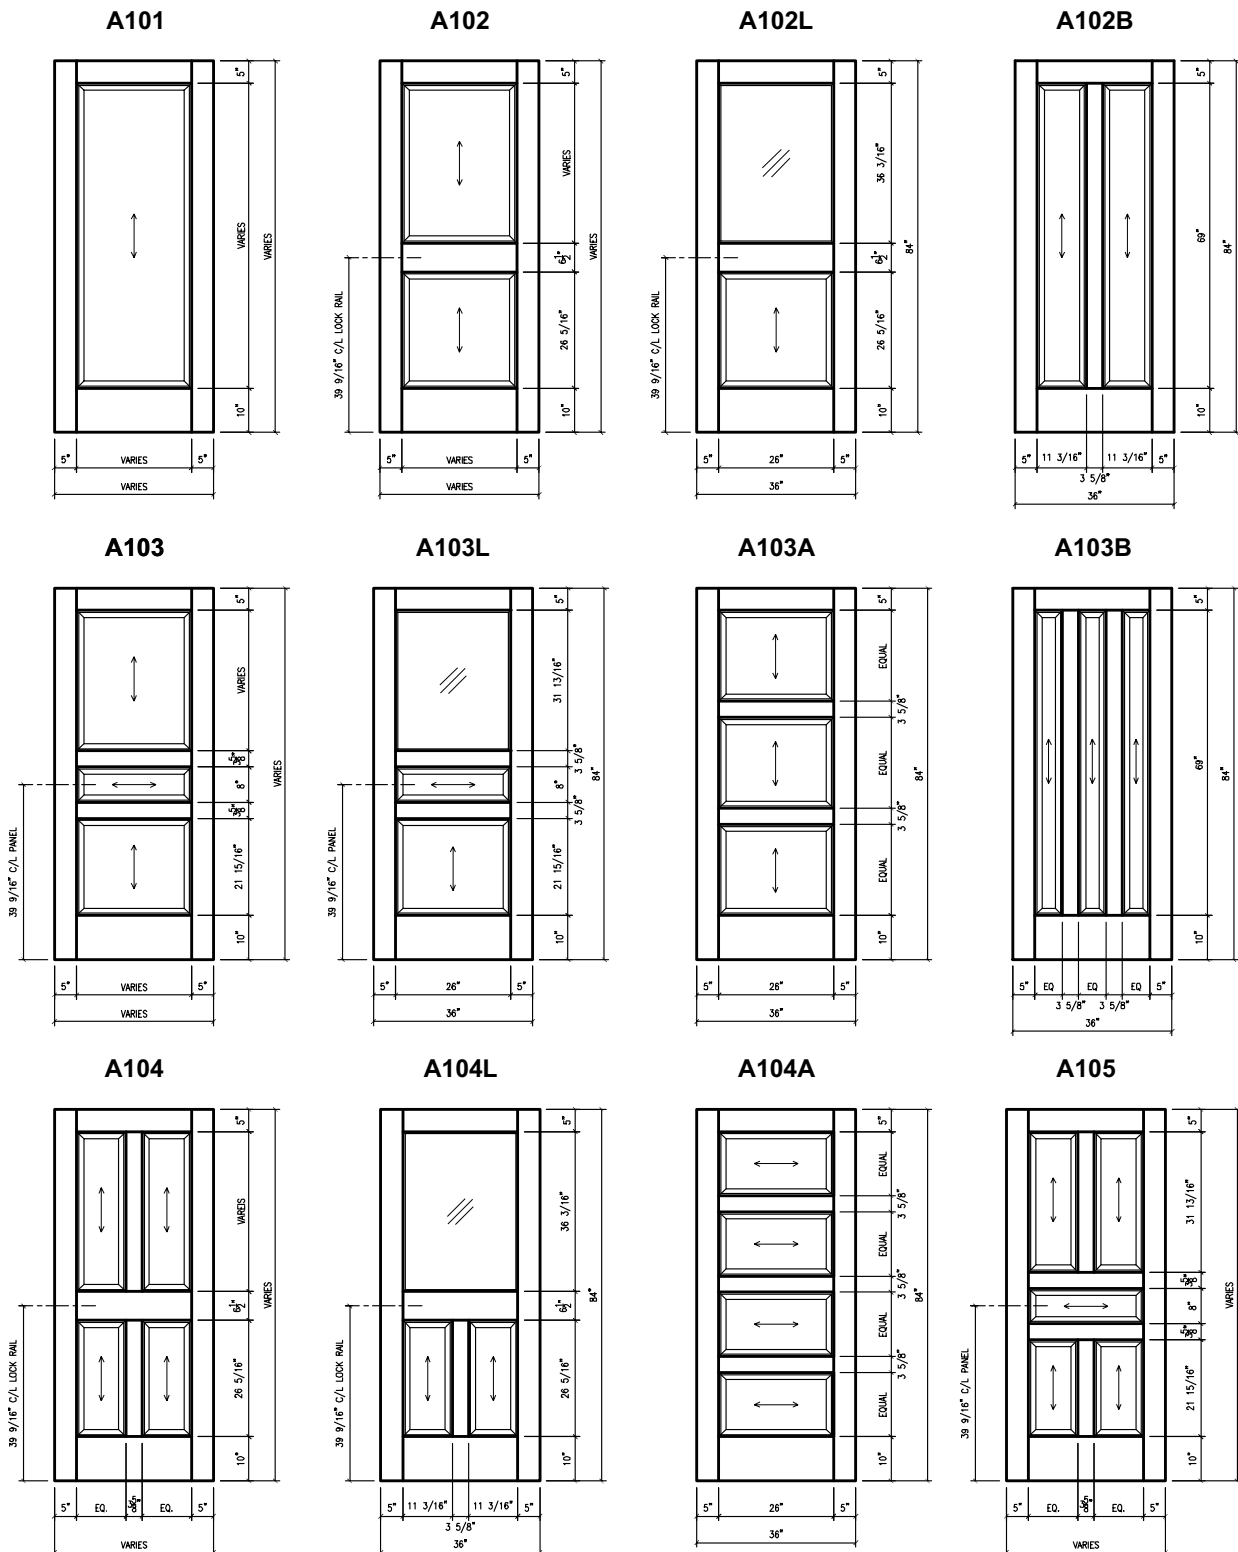

ASPIRO® AUTHENTIC STILE & RAIL
Standard Door Types

ASPIRO® AUTHENTIC STILE & RAIL
Standard Door Types

A110A

A112A

A201

A202

A202P

A306VP