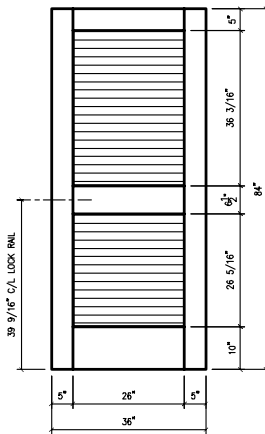

ASPIRO® AUTHENTIC STILE & RAIL
Standard Door Types

ASPIRO® AUTHENTIC STILE & RAIL
Standard Door Types

A110A

A112A

A201

A202

A202P

A306VP