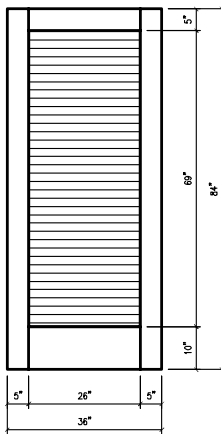

ASPIRO® AUTHENTIC STILE & RAIL
Standard Door Types

ASPIRO® AUTHENTIC STILE & RAIL
Standard Door Types

A110A

A112A

A201

A202

A202P

A306VP