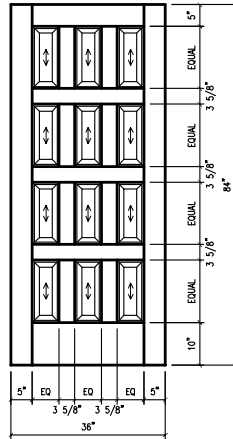

ASPIRO® AUTHENTIC STILE & RAIL
Standard Door Types

ASPIRO® AUTHENTIC STILE & RAIL
Standard Door Types

A110A

A112A

A201

A202

A202P

A306VP