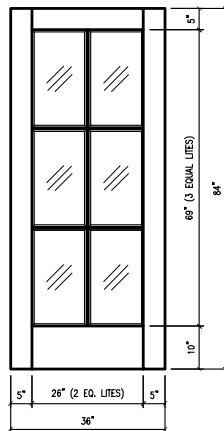

ASPIRO® AUTHENTIC STILE & RAIL
Standard Door Types

A306