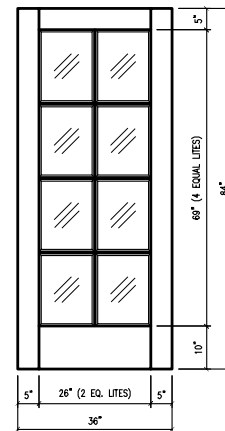

ASPIRO® AUTHENTIC STILE & RAIL
Standard Door Types

A308