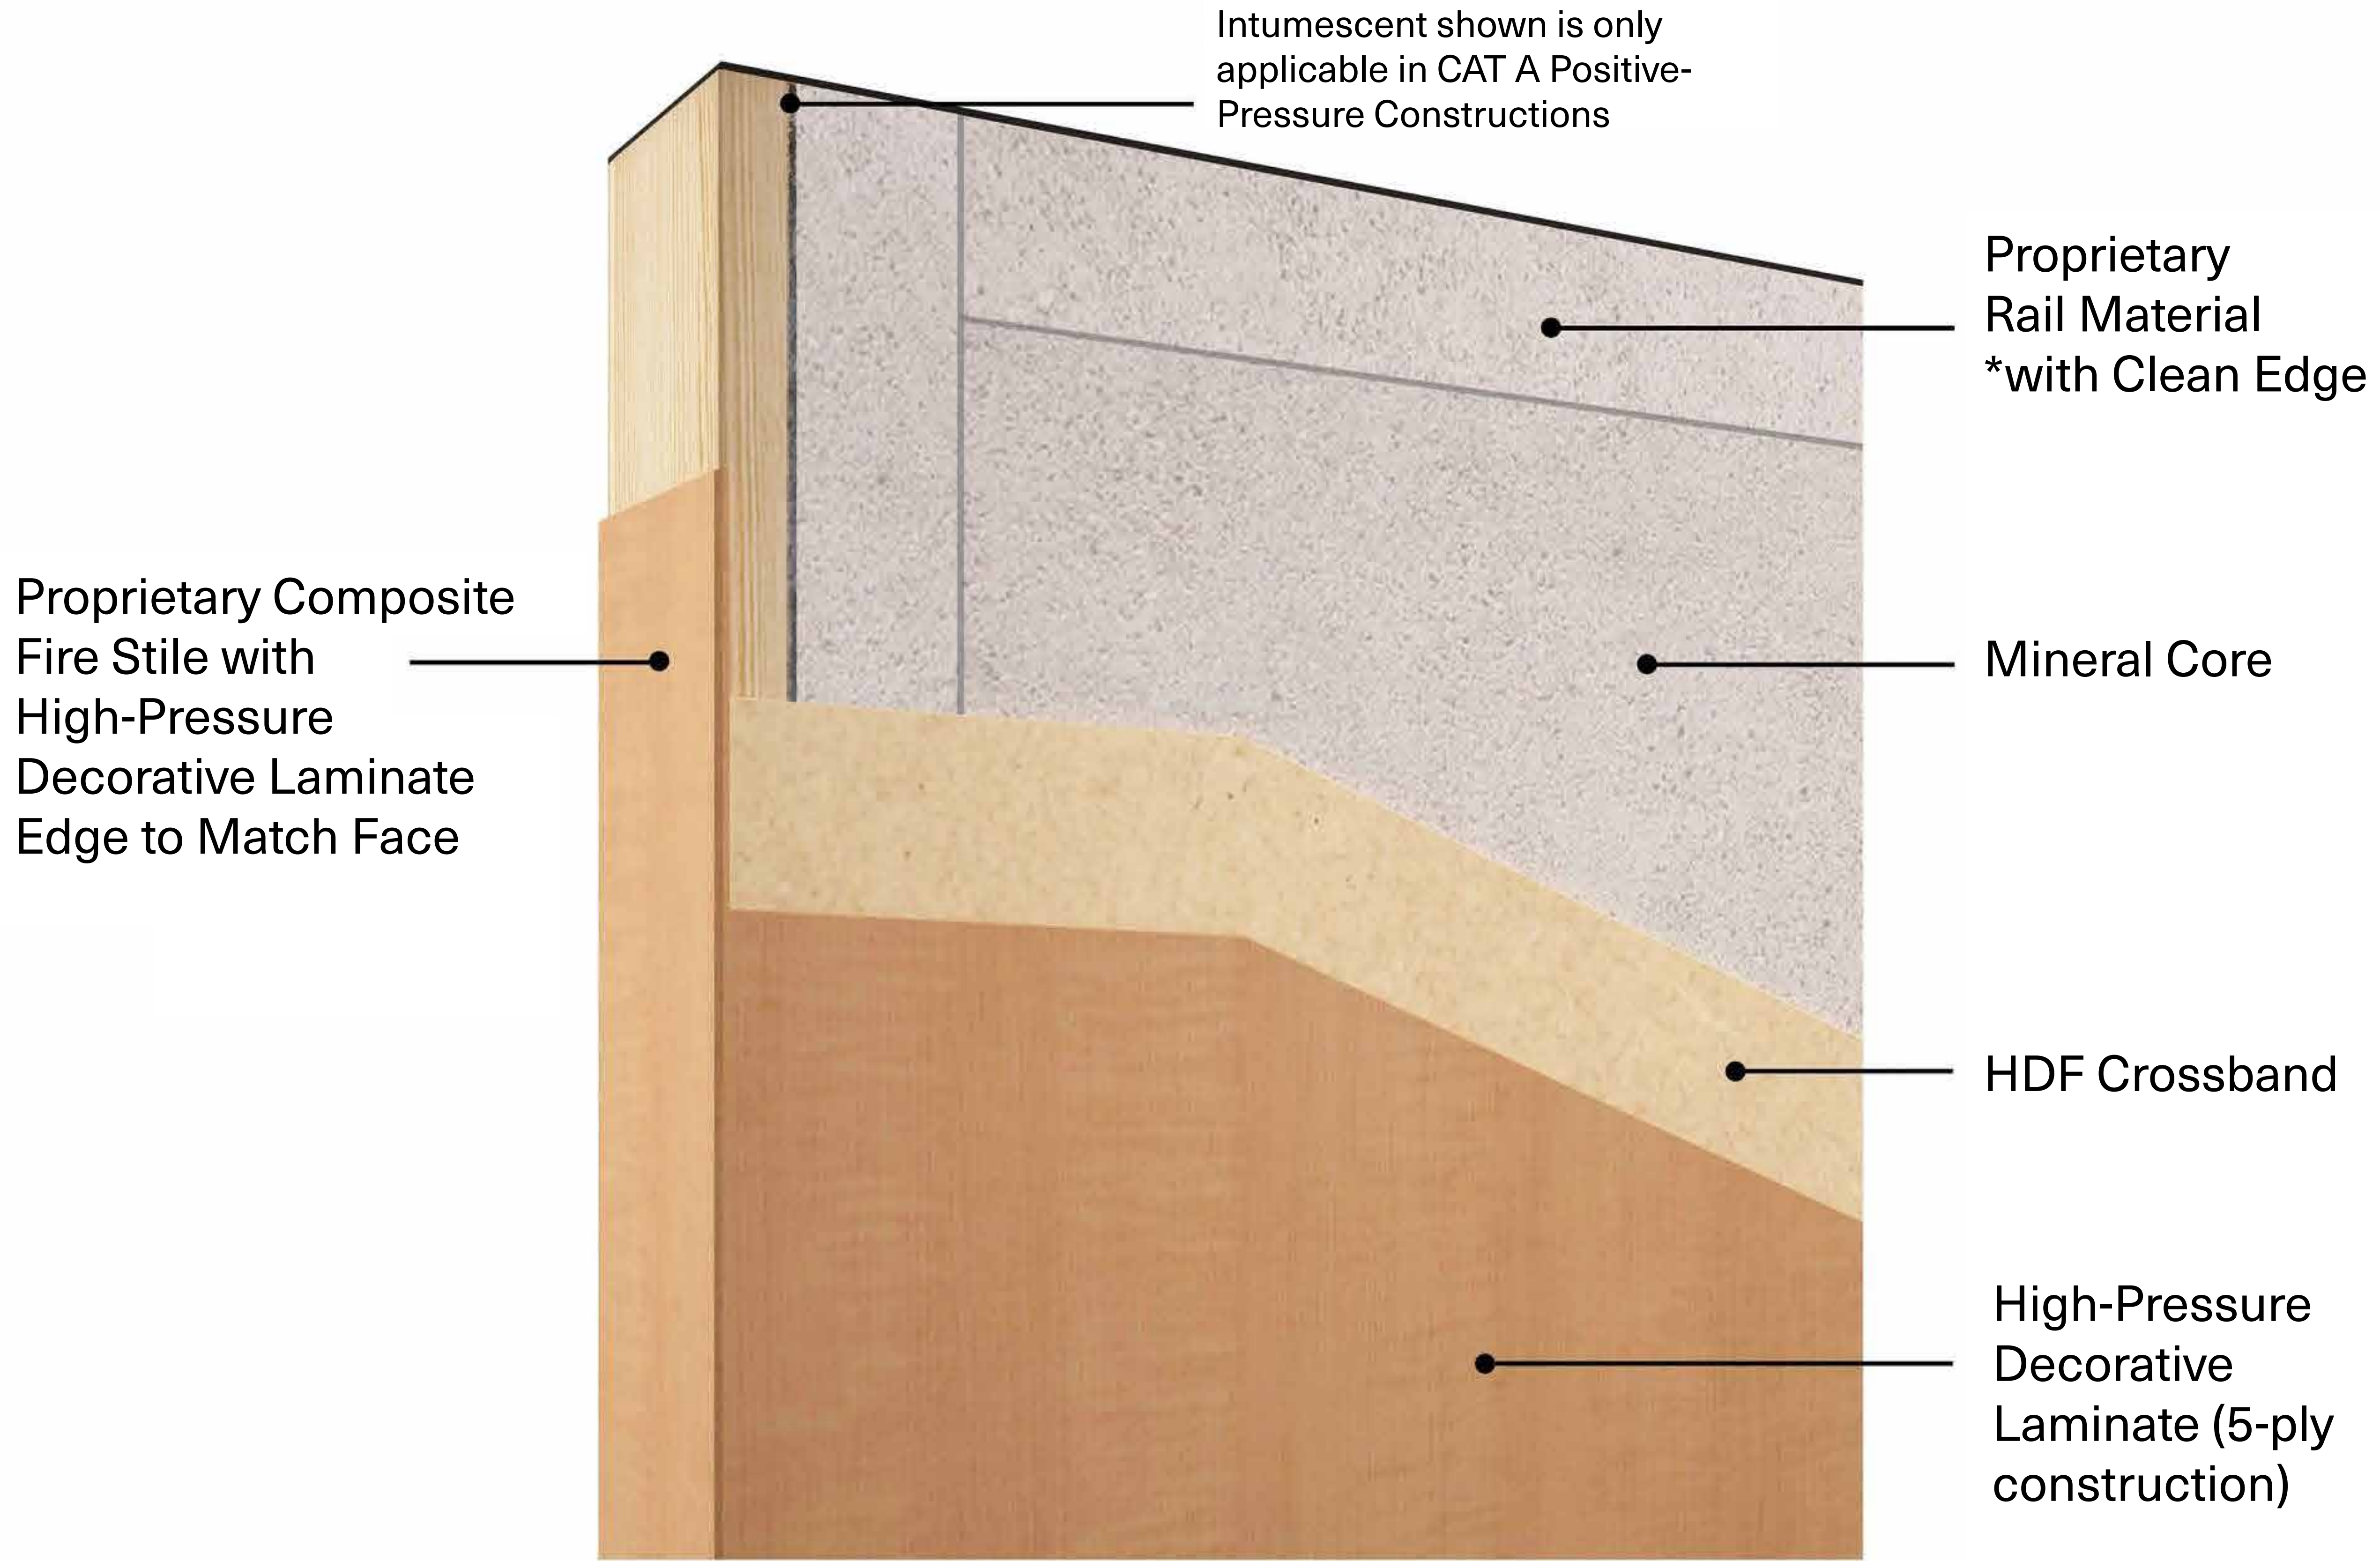

ASPIRO® SERIES Choice Laminates | 45-90-Minute Mineral Core

Aspiro Series HPDL Surface 45- to 90-Minute Mineral Core 5-Ply Construction Fire Stile with HPDL Edge Band Proprietary Rail with Clean Edge

*Clean Edge is an option and available upon request.

Specifications are subject to change without notice.
Fire-Rated doors will be constructed per label service listing and may deviate from what is shown.