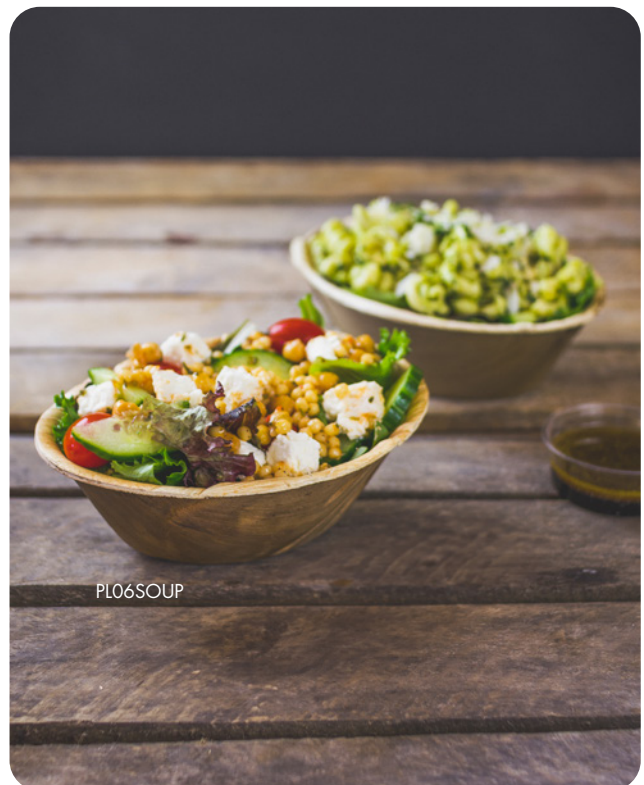

PL10RO

PL08SQ

PL10SQ

PL08SQ	8in / 210mm square palm plate	100
PL10SQ	10in / 260mm square palm plate	100

PL14OV

PL14OV	14in / 360mm palm platter	100
--------	---------------------------	-----

PL14OV

PL06SOUP