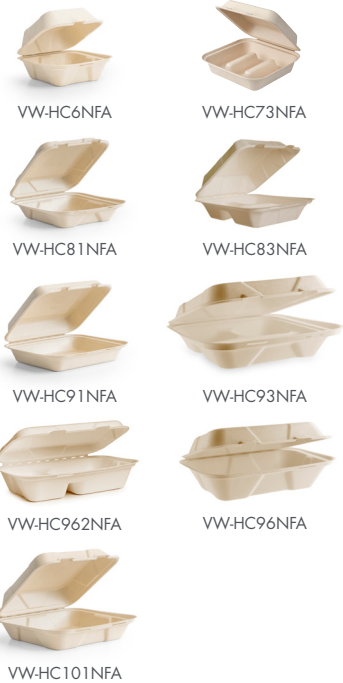

NOURISH MOLDED FIBER TAKEOUT BOXES

Compostable hinged takeout boxes made from reclaimed natural fibre. Sturdy, economic and available in a range of sizes. Ideal for hot or cold foods. Molded fiber allows hot food to breathe and stay crispy and crunchy.