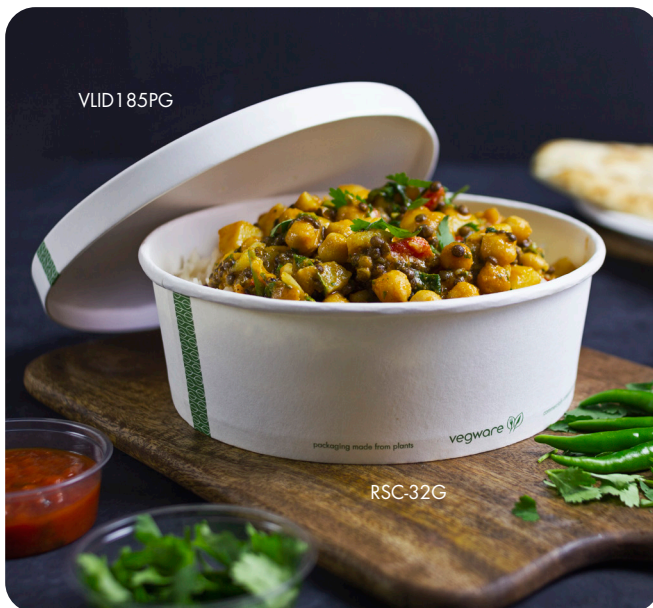

BON APPETIT BOWLS

Clear PLA and paperboard food bowls each available in a range of sizes. With a top diameter of 185mm (7.3 inches), one lid fits every size of bowl and offers a glorious wide-angle view of your lunch.

Code	Product	Case qty	Compostability
RSC-26G	26oz / 750ml PLA-lined paper food bowl	300	
RSC-32G	32oz / 1000ml PLA-lined paper food bowl	300	
RSC-48G	48oz / 1300ml PLA-lined paper food bowl	300	

VLID185PG	185-Series, PLA-lined paper lid with vents	300	

RB-24	24oz / 700ml PLA salad bowl, 185-Series	300	
RB-32	32oz / 1000ml PLA salad bowl, 185-Series	300	

VL185F	185-Series PLA flat lid	300	

BPI-certified compostable

Meets ASTM standards for compostability

Din Certco-certified compostable

OK Compost IND-certified compostable