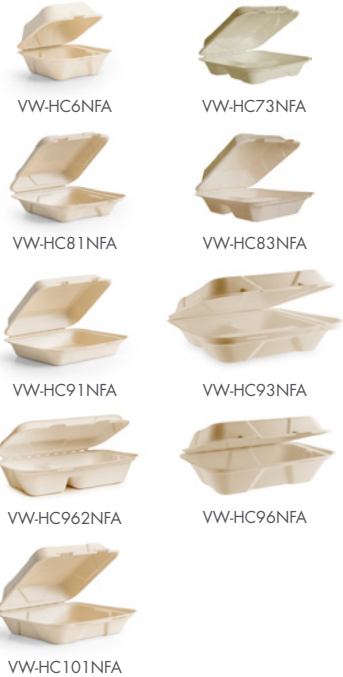

NOURISH MOLDED FIBER TAKEOUT BOXES

Compostable hinged takeout boxes made from reclaimed natural fibre. Sturdy, economic and available in a range of sizes. Ideal for hot or cold foods. Molded fiber allows hot food to breathe and stay crispy and crunchy.