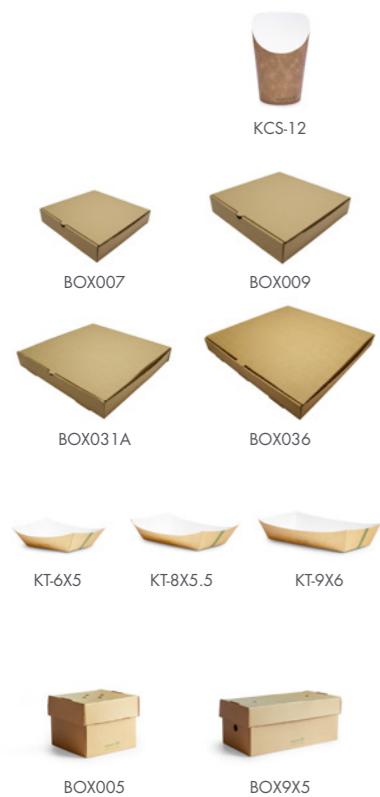

Code	Product	Case qty
VGLW4	100 x 50 x 250mm glassine bag with NatureFlex window	1000
VGLW6	150 x 65 x 250mm glassine bag with NatureFlex window	500
VOW-GP1	Ovenable wrap 11 x 2.5 x 8in / 290 x 50 x 200mm	500
VHC-GP3	8 x 2 x 9in / 205 x 50 x 230mm Therma paper pouch	500
VHC-GB4	4 x 2 x 14in / 100 x 50 x 355mm Therma paper bag	500
VHC-GB5	5 x 2 x 11.5in / 125 x 50 x 290mm Therma paper bag	500
VHC-GB6.5	6.5 x 3 x 9in / 160 x 65 x 235mm Therma paper bag	500

For key, see page 5

VHC-GB6.5

VGLW4

FAST FOOD

The perfect packaging for the foods you crave - pizza, chips, nachos and everything in between.

Code	Product	Case qty
KCS-12	Kraft chip scoop	1000
BOX007	7in / 195 x 195mm brown kraft pizza box	100
BOX009	9in / 240 x 240mm brown kraft pizza box	100
BOX031A	12in / 310 x 310mm brown kraft pizza box	100
BOX036	16in / 405 x 405mm brown kraft pizza box	50
KT-6X5	6 x 5in kraft food tray	300
KT-8X5.5	8 x 5.5in kraft food tray	275
KT-9X6	9 x 6in kraft food tray	600
BOX005	Premium burger box, 10.5cm / 5in	100
BOX9X5	Premium burger meal box, 24.5 x 12cm / 9 x 5in	100

BOX005

BOX031A

BOX009

BAGS TO GO

Wide range of bags to go for baked goods, sandwiches and more. Choose from windowed, paper or clear options.

Code	Product	Case qty
VGN1	70 x 210mm clear NatureFlex bag	1000
VGN2	170 x 205mm clear NatureFlex bag	1000
VGN3	100 x 350mm clear NatureFlex baguette bag	1000
VGN4	100 x 50 x 350mm clear NatureFlex baguette bag	1000
VGN5	220 x 180mm clear NatureFlex multi-bag	1000
VGN6	150 x 50 x 240mm clear NatureFlex multi-bag	1000