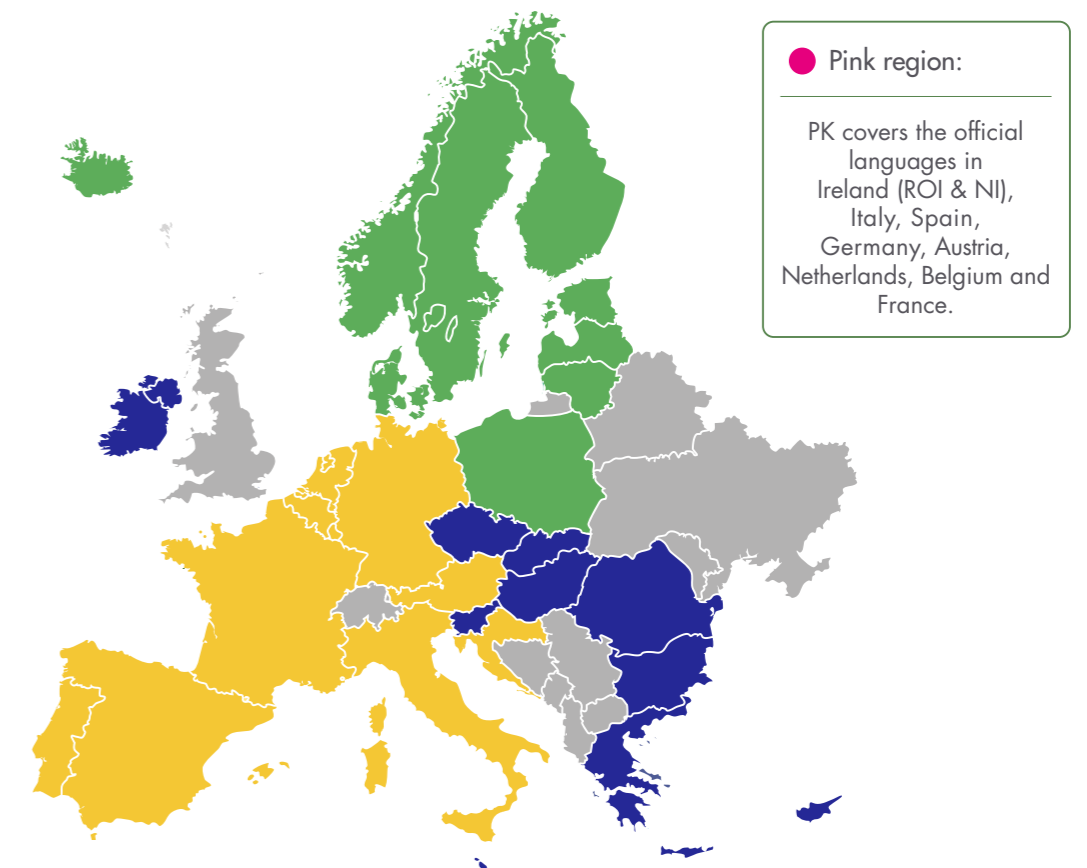

● Yellow region - YE

- Croatian - HR - hrvatski
- Dutch - NL - Nederlands
- French - FR - français
- English - EN - English
- Gaelic - GA - Gaeilge
- German - DE - Deutsch
- Italian - IT - italiano
- Portuguese - PT - português
- Spanish - ES – español

● Blue region - BL

- Greek - EL - ελληνικά
- Bulgarian - BG - български
- Czech - CS - český
- Slovak - SK - slovenčina
- Slovenian - SL - slovenščina
- English - EN - English
- Gaelic - GA - Gaeilge
- Hungarian - HU - magyar
- Romanian - RO - româna
- Maltese - MT – Malti

● Green region - GR

- Estonian - ET - eesti
- Latvian - LV - latviešu
- Lithuanian - LT - lietuvių
- English - EN - English
- Gaelic - GA - Gaeilge
- Finnish - FI - suomi
- Swedish - SV - svenska
- Danish - DA - dansk
- Polish - PL - polski
- Icelandic - IS - Íslenska
- Norwegian - NO – Norsk

● Pink region - PK

- Dutch - NL - Nederlands
- French - FR - français
- Gaelic - GA - Gaeilge
- English - EN - English
- Italian - IT - italiano
- German - DE - Deutsch
- Spanish - ES – español

Hot cups & 96-Series PLA cold cups

White double wall hot cups & 76-Series PLA cold cups