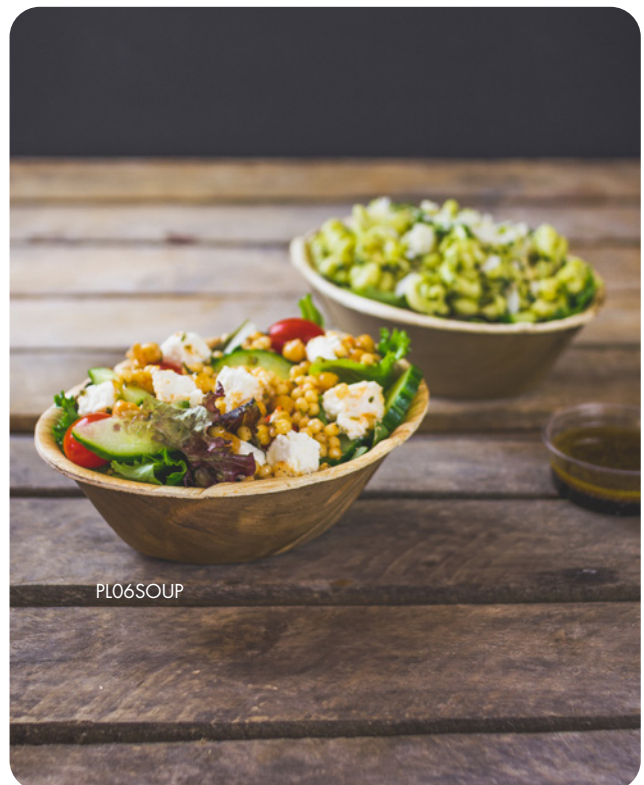

PL10SQ	10in / 260mm square palm plate	100
--------	--------------------------------	-----

PL14OV

PL14OV	14in / 360mm palm platter	100
--------	---------------------------	-----

PL14OV

PL06SOUP

NAPKINS

Selection of napkins, made in the UK, and commercially compostable with food waste where accepted. Wipe any spills with our centrefeed rolls.