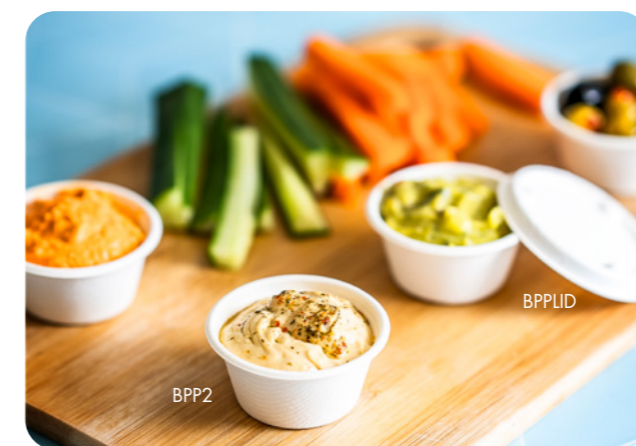

SUSHI TRAYS

Tray and lid combos for cold food platters like cookies, sushi, cheeses and deli selections. Label with our compostable stickers (page 55). Black base with clear lid for excellent presentation. Made from plant-based PLA.

Code	Product	Case qty
VSU-02	No.2 PLA sushi combo (17.5 x 12.5 x 4cm)	300
VSU-04	No.4 PLA sushi combo (24.5 x 15 x 4cm)	300