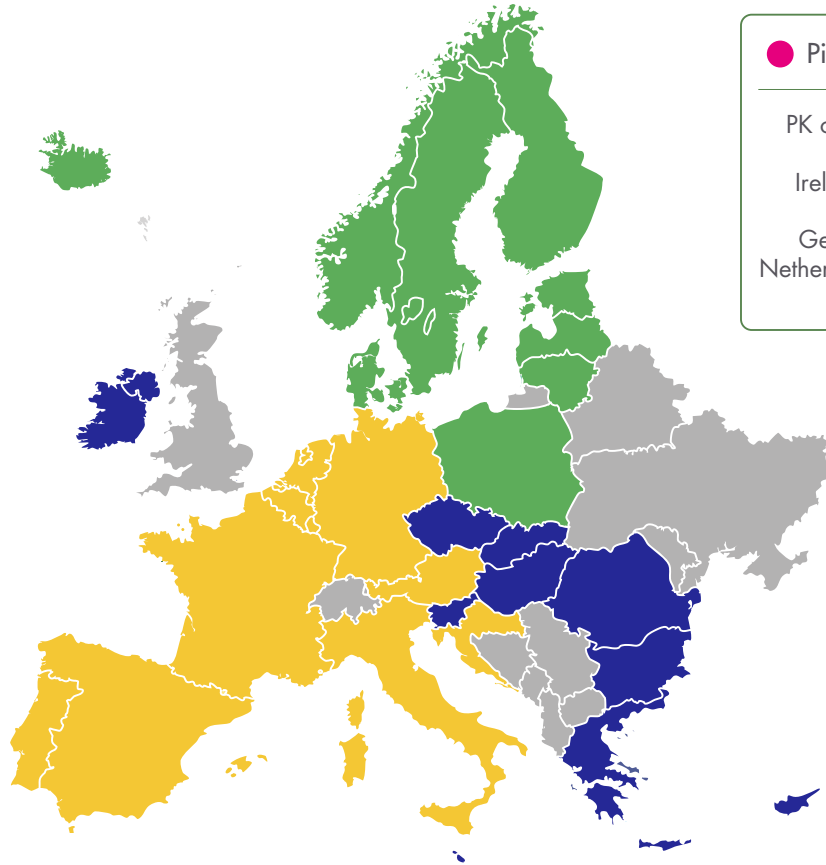

CHOOSING YOUR REGION

Clients must buy cups with the EU text in the official language(s)
where they will be used.

We have grouped languages into four regions. Our product codes help identify yellow (YE), blue (BL), green (GR) or pink (PK) region cups.

● Pink region:

PK covers the official languages in Ireland (ROI & NI), Italy, Spain, Germany, Austria, Netherlands, Belgium and France.

● Yellow region - YE

Croatian - HR - hrvatski
Dutch - NL - Nederlands
French - FR - français
English - EN - English
Gaelic - GA - Gaeilge
German - DE - Deutsch
Italian - IT - italiano
Portuguese - PT - português
Spanish - ES – español

● Blue region - BL

Greek - EL - ελληνικά
Bulgarian - BG - български
Czech - CS - český
Slovak - SK - slovenčina
Slovenian - SL - slovenščina
English - EN - English
Gaelic - GA - Gaeilge
Hungarian - HU - magyar
Romanian - RO - româna
Maltese - MT – Malti

● Green region - GR

Estonian - ET - eesti
Latvian - LV - latviešu
Lithuanian - LT - lietuvių
English - EN - English
Gaelic - GA - Gaeilge
Finnish - FI - suomi
Swedish - SV - svenska
Danish - DA - dansk
Polish - PL - polski
Icelandic - IS - Íslenska
Norwegian - NO – Norsk

● Pink region - PK

Dutch - NL - Nederlands
French - FR - français
Gaelic - GA - Gaeilge
English - EN - English
Italian - IT - italiano
German - DE - Deutsch
Spanish - ES – español

Hot cups & 96-Series PLA cold cups

White double wall hot cups & 76-Series PLA cold cups