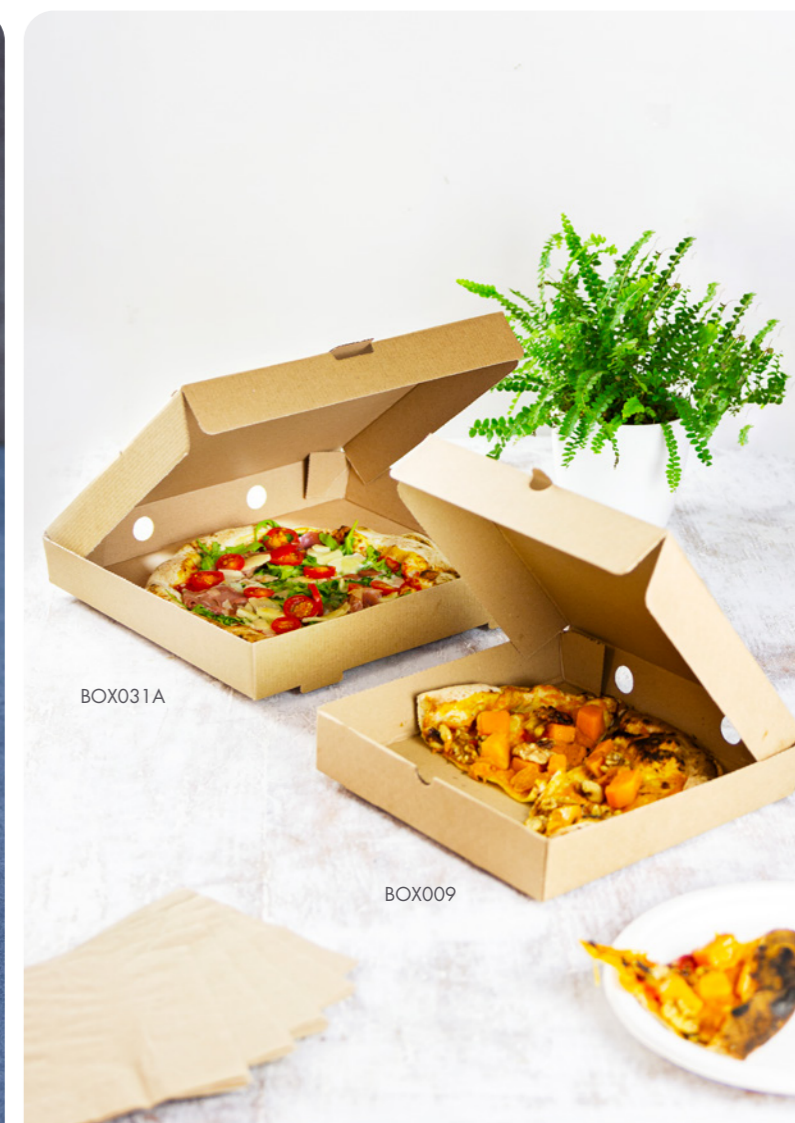

BOX031A

BOX009