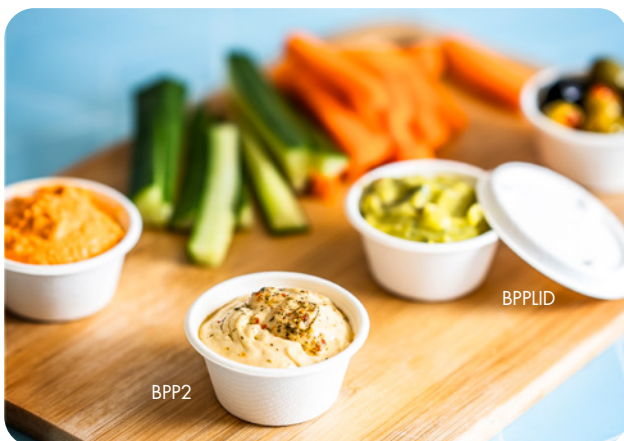

SUSHI TRAYS

Tray and lid combos for cold food platters like cookies, sushi, cheeses and deli selections. Label with our compostable stickers (page 55). Black base with clear lid for excellent presentation. Made from plant-based PLA.

Code	Product	Case qty
VSU-02	No.2 PLA sushi combo (17.5 x 12.5 x 4cm)	300
VSU-04	No.4 PLA sushi combo (24.5 x 15 x 4cm)	300