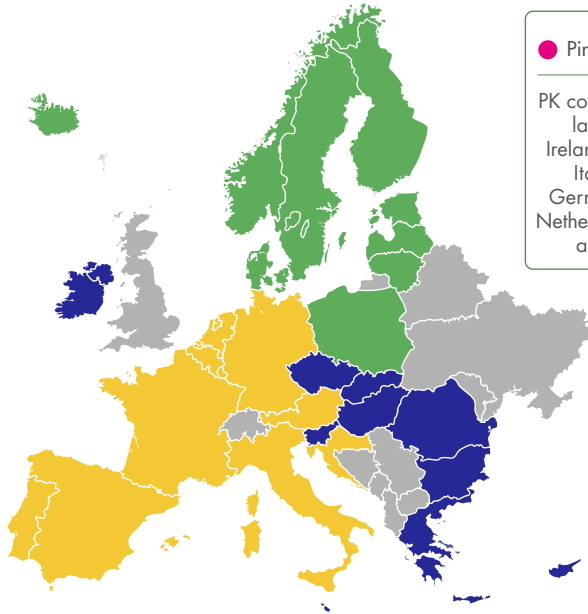

# VEGWARE CUPS FOR EUROPEAN CLIENTS

In Europe, Northern Ireland, Norway and Iceland

To comply with the EU Single Use Plastics Directive, cups must have the official text in the language where it will be used. Find out more at [vegware.com/SUPD](https://vegware.com/SUPD) or scan here:

**Our European cup designs feature:**

- ✓ QR code linking to sustainability info about Vegware's plant-based and compostable products, in all EU languages
- ✓ Compostability certification logo
- ✓ EU-compliant turtle graphic and text

# CHOOSING YOUR REGION

Clients must buy cups with the EU text in the official language(s) where they will be used.

We have grouped languages into four regions. Our product codes help identify yellow (YE), blue (BL), green (GR) or pink (PK) region cups.