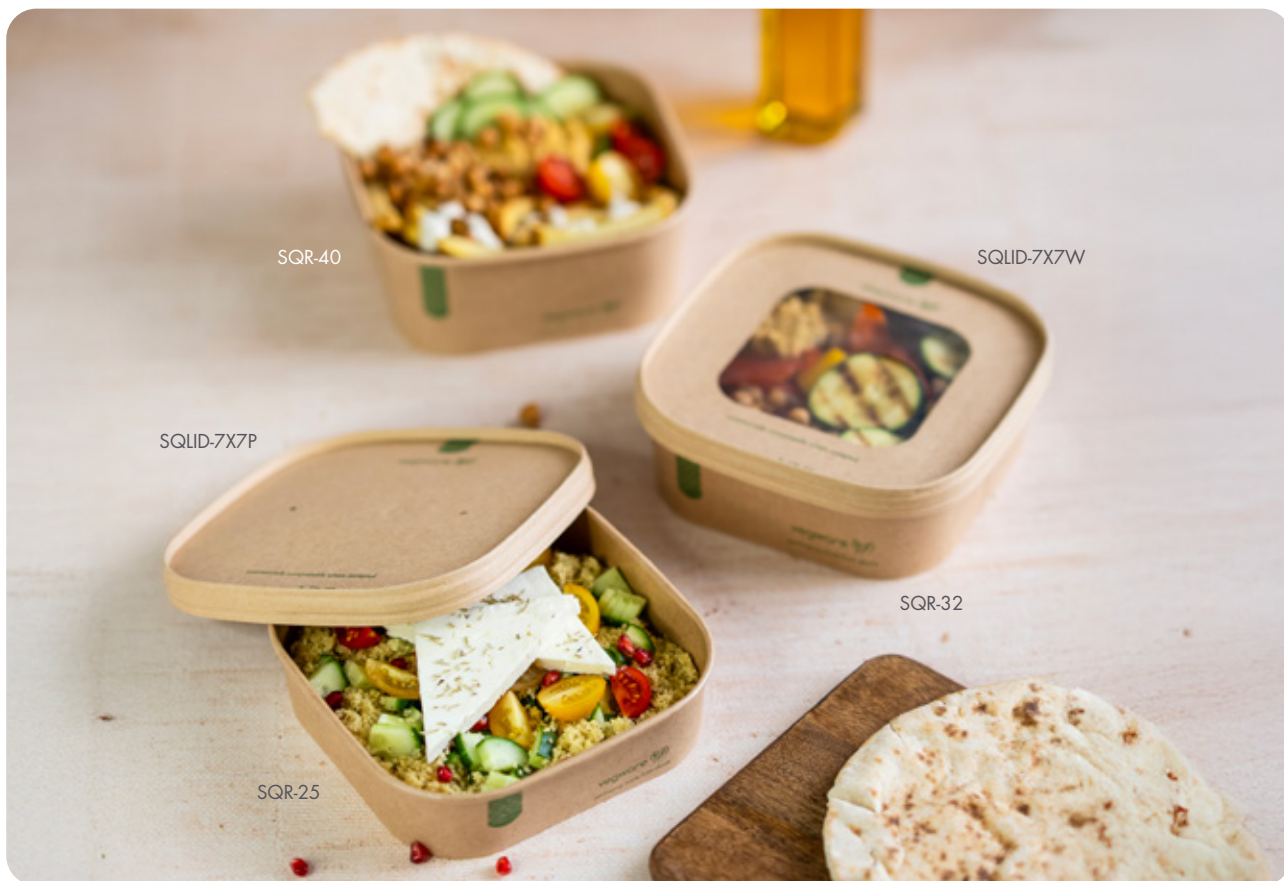

For key, see page 13

- ★
- ★

SCLID-7X7P	Square kraft paper lid	300
SCLID-7X7W	Square kraft paper window lid	300

★ New!

NOURISH™ MOULDED FIBRE

Meet the Vegware Nourish range – the next generation of moulded fibre with no PFAS added. Responding to changes in compostability certification standards, Vegware have developed an update range to meet the latest EU requirements. This range of moulded fibre is certified for both home and industrial composting.