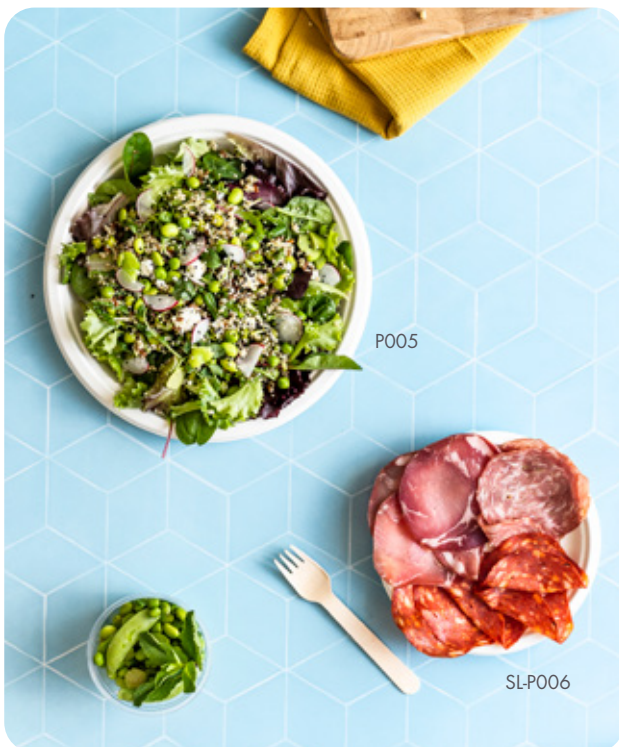

BAGASSE TABLEWARE

Bagasse is a stylish fibre alternative to polystyrene, made from reclaimed natural fibre such as sugarcane, bamboo or wood pulp. Suitable for hot and cold food, and sturdier than paper plates.

Code	Product	Case qty
SL-P006	6in / 155mm bagasse plate	1000
P005	10in / 255mm bagasse plate	500

L003	12oz / 360ml bagasse bowl	500
L043	12oz / 360ml wide bagasse bowl	500

P006-SR	9in / 225mm source-reduced bagasse plate	500

VPSQ-06	6in / 160mm square bagasse plate	500
VWRP-10	10 x 5in / 260 x 130mm rectangular bagasse plate	500