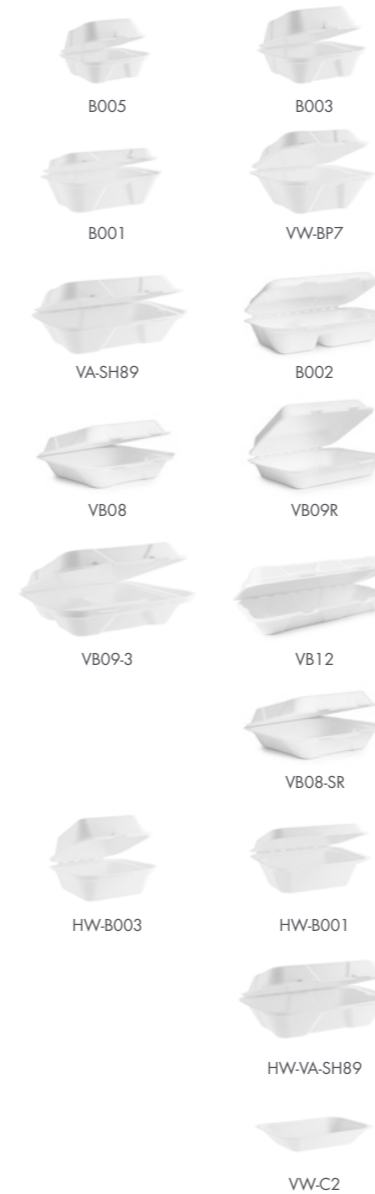

BAGASSE TAKEAWAY BOXES

Hinged takeaway boxes made from reclaimed natural fibre. Sturdy, economic and available in a range of sizes. Ideal for hot or cold foods. Bagasse is a natural material and allows hot food to breathe and stay crispy and crunchy.