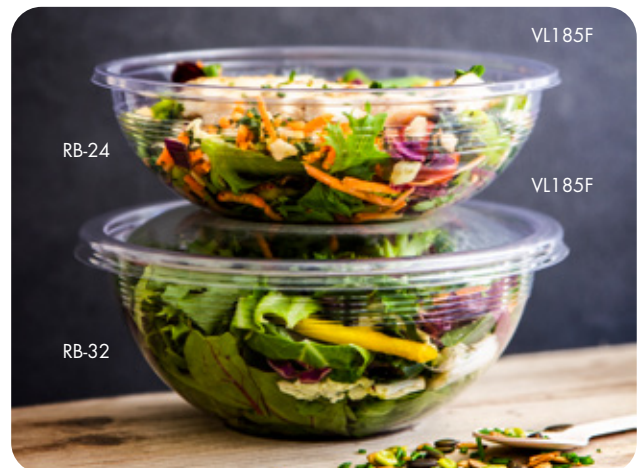

Code	Product	Case qty
RSC-26	26oz / 750ml PLA-lined paper food bowl	300
RSC-32	32oz / 1000ml PLA-lined paper food bowl	300
RSC-48	48oz / 1300ml PLA-lined paper food bowl	300

For key, see page 13

VLID185P	185-Series, PLA-lined paper lid with vents	300

RSC-26K	26oz / 750ml PLA-lined kraft paper food bowl	300
RSC-32K	32oz / 1000ml PLA-lined kraft paper food bowl	300
RSC-48K	48oz / 1300ml PLA-lined kraft paper food bowl	300

VLID185PK	185-Series, PLA-lined kraft paper lid with vents	300

RB-24	24oz / 700ml PLA food bowl, 185-Series	300
RB-32	32oz / 1000ml PLA food bowl, 185-Series	300

VL185F	185-Series PLA flat lid	300