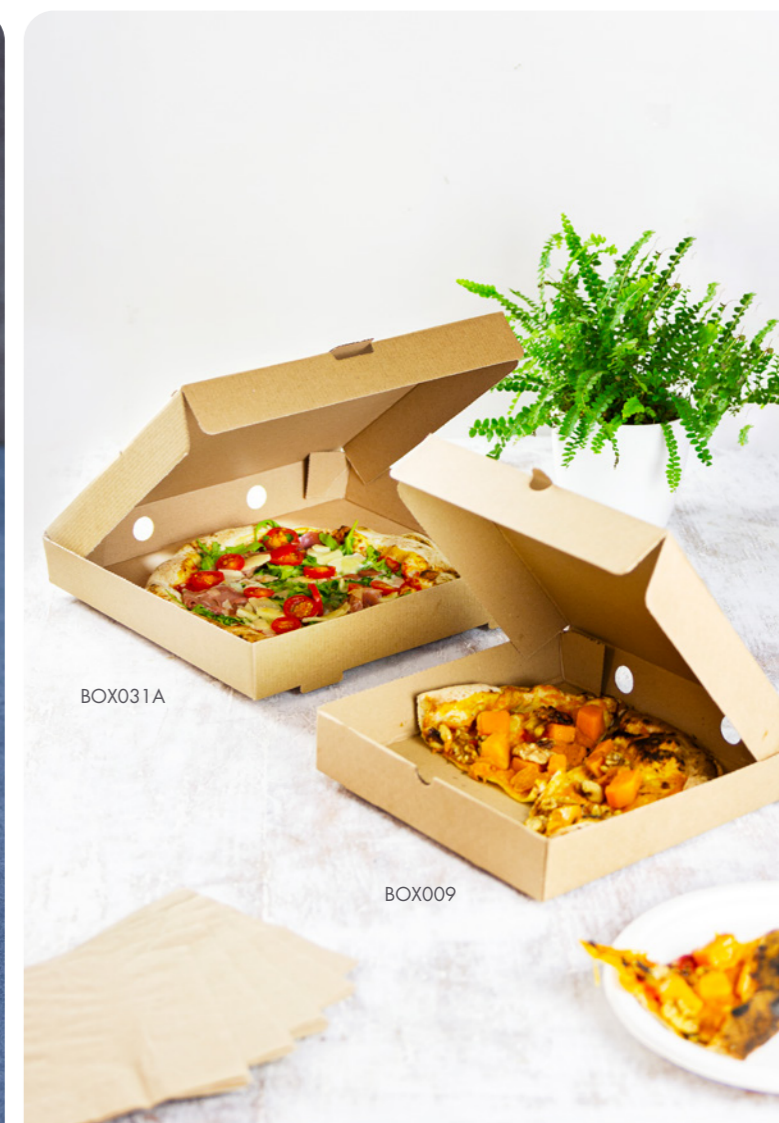

For key, see page 9

FAST FOOD

The perfect packaging for the foods you crave - pizza, chips, nachos and everything in between.

Code	Product	Case qty
KCS-12	Kraft chip scoop	1000
BOX007	7in / 195 x 195mm brown kraft pizza box	100
BOX009	9in / 240 x 240mm brown kraft pizza box	100
BOX031A	12in / 310 x 310mm brown kraft pizza box	100
BOX036	16in / 405 x 405mm brown kraft pizza box	50
KT-6X5	6 x 5in kraft food tray	300
KT-8X5.5	8 x 5.5in kraft food tray	275
KT-9X6	9 x 6in kraft food tray	600
BOX005	Premium burger box, 10.5cm / 5in	100
BOX9X5	Premium burger meal box, 24.5 x 12cm / 9 x 5in	100