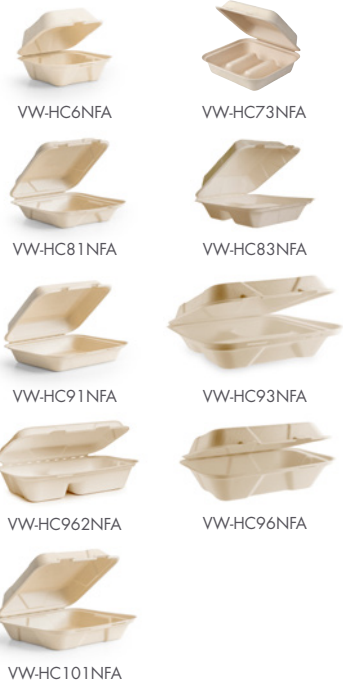

NOURISH MOLDED FIBER TAKEOUT BOXES

Compostable hinged takeout boxes made from reclaimed natural fibre. Sturdy, economic and available in a range of sizes. Ideal for hot or cold foods. Molded fiber allows hot food to breathe and stay crispy and crunchy.