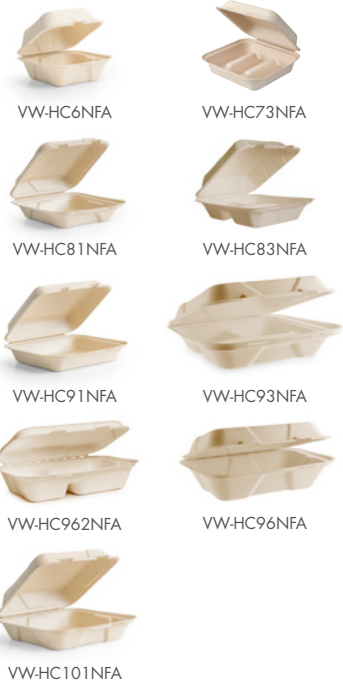

NOURISH MOLDED FIBER TAKEOUT BOXES

Compostable hinged takeout boxes made from reclaimed natural fibre. Sturdy, economic and available in a range of sizes. Ideal for hot or cold foods. Molded fiber allows hot food to breathe and stay crispy and crunchy.

Code	Product	Case qty	Compostability
VW-HC6NFA	Nourish 6in clamshell, natural molded fiber	400	
VW-HC73NFA	Nourish 7in taco clamshell, natural molded fiber	200	
VW-HC81NFA	Nourish 8in clamshell, natural molded fiber	200	
VW-HC83NFA	Nourish 8in 3-compartment clamshell, natural molded fiber	200	
VW-HC91NFA	Nourish 9in clamshell, natural molded fiber	200	
VW-HC93NFA	Nourish 9in 3-compartment clamshell, natural molded fiber	200	
VW-HC962NFA	Nourish 9 x 6in 2-compartment clamshell, natural molded fiber	250	
VW-HC96NFA	Nourish 9 x 6in hoagie clamshell, natural molded fiber	250	
VW-HC101NFA	Nourish 10in clamshell, natural molded fiber	500	

BPI-certified compostable

Meets ASTM standards for compostability

Din Certco-certified compostable

OK Compost IND-certified compostable