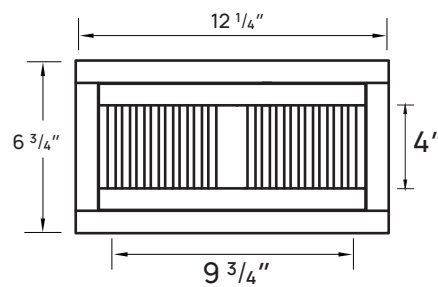

Stocked Trim

All stocked trims are 78" long.

DIMENSIONS FOR SOHO, SOHO PEAK

Reducer and Stairnose thickness match plank thickness.

DIMENSIONS FOR UPTOWN, SEAPORT, HUDSON

Reducer and Stairnose thickness match plank thickness.

Square Stairnose

78" L
(SQSTN)

Thickness matches back to the plank thickness.

Stair Treads

- | | |
|--------------------------------------|--------------------------------------|
| (TRD42) 42" Tread | (T48LR) 48" Tread with Left Return |
| (T42RR) 42" Tread with Right Return | (T48DR) 48" Tread with Double Return |
| (T42LR) 42" Tread with Left Return | (TRD60) 60" Tread |
| (T42DR) 42" Tread with Double Return | (T60RR) 60" Tread with Right Return |
| (TRD48) 48" Tread | (T60LR) 60" Tread with Left Return |
| (T48RR) 48" Tread with Right Return | (T60DR) 60" Tread with Double Return |

Vent 2x12 Drop-In (V212D)

Vent 2x12 Flush w/ Frame (V212F)

Vent 4x10 Drop-In (V410D)

Vent 4x10 Flush w/ Frame (V410F)

Vent 4x12 Drop-In (V412D)

Vent 4x12 Flush w/ Frame (V412F)