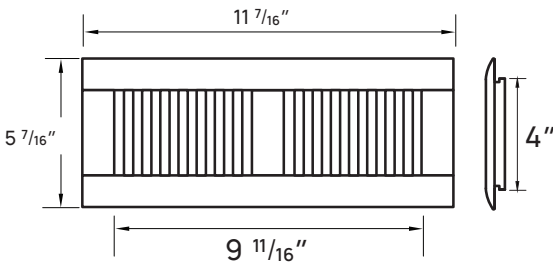

Special Order Trim

Contact customer service (cs@stantondesign.com) for order entry and lead time.
Special order items are non-refundable.

Square Stairnose

78" L
(SQSTN)

Thickness matches back to the plank thickness.

Stair Treads

(TRD42) 42" Tread	(T48LR) 48" Tread with Left Return
(T42RR) 42" Tread with Right Return	(T48DR) 48" Tread with Double Return
(T42LR) 42" Tread with Left Return	(TRD60) 60" Tread
(T42DR) 42" Tread with Double Return	(T60RR) 60" Tread with Right Return
(TRD48) 48" Tread	(T60LR) 60" Tread with Left Return
(T48RR) 48" Tread with Right Return	(T60DR) 60" Tread with Double Return

Vent 2x12 Drop-In (V212D)

Vent 2x12 Flush w/ Frame (V212F)

Vent 4x10 Drop-In (V410D)

Vent 4x10 Flush w/ Frame (V410F)

Vent 4x12 Drop-In (V412D)

Vent 4x12 Flush w/ Frame (V412F)