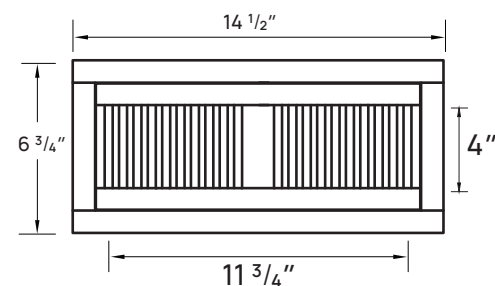

Stocked Trim

All stocked trims are 78" long.

DIMENSIONS FOR SOHO, SOHO PEAK

Reducer and Stairnose thickness match plank thickness.

DIMENSIONS FOR UPTOWN, SEAPORT, HUDSON

Reducer and Stairnose thickness match plank thickness.

Square Stairnose

78" L
(SQSTN)

Thickness matches back to the plank thickness.

Stair Treads

- | | |
|--------------------------------------|--------------------------------------|
| (TRD42) 42" Tread | (T48LR) 48" Tread with Left Return |
| (T42RR) 42" Tread with Right Return | (T48DR) 48" Tread with Double Return |
| (T42LR) 42" Tread with Left Return | (TRD60) 60" Tread |
| (T42DR) 42" Tread with Double Return | (T60RR) 60" Tread with Right Return |
| (TRD48) 48" Tread | (T60LR) 60" Tread with Left Return |
| (T48RR) 48" Tread with Right Return | (T60DR) 60" Tread with Double Return |

Vent 2x12 Drop-In (V212D)

Vent 2x12 Flush w/ Frame (V212F)

Vent 4x10 Drop-In (V410D)

Vent 4x10 Flush w/ Frame (V410F)

Vent 4x12 Drop-In (V412D)

Vent 4x12 Flush w/ Frame (V412F)