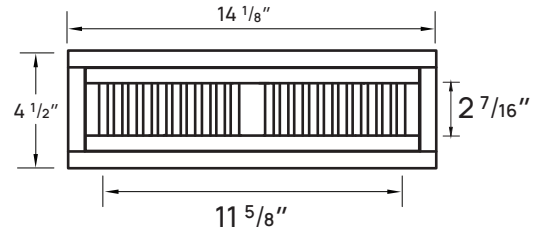

Stocked Trim

All stocked trims are 78" long.

DIMENSIONS FOR SOHO, SOHO PEAK

Reducer and Stairnose thickness match plank thickness.

DIMENSIONS FOR UPTOWN, SEAPORT, HUDSON

Reducer and Stairnose thickness match plank thickness.

Square Stairnose

78" L
(SQSTN)

Thickness matches back to the plank thickness.

Stair Treads

- | | |
|--------------------------------------|--------------------------------------|
| (TRD42) 42" Tread | (T48LR) 48" Tread with Left Return |
| (T42RR) 42" Tread with Right Return | (T48DR) 48" Tread with Double Return |
| (T42LR) 42" Tread with Left Return | (TRD60) 60" Tread |
| (T42DR) 42" Tread with Double Return | (T60RR) 60" Tread with Right Return |
| (TRD48) 48" Tread | (T60LR) 60" Tread with Left Return |
| (T48RR) 48" Tread with Right Return | (T60DR) 60" Tread with Double Return |

Vent 2x12 Drop-In (V212D)

Vent 2x12 Flush w/ Frame (V212F)

Vent 4x10 Drop-In (V410D)

Vent 4x10 Flush w/ Frame (V410F)

Vent 4x12 Drop-In (V412D)

Vent 4x12 Flush w/ Frame (V412F)