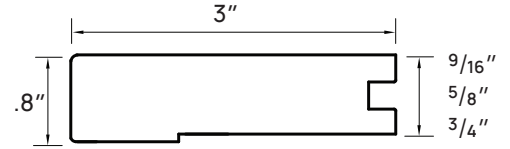

Stocked Trim

All stocked trims are 78" long.

DIMENSIONS FOR SOHO, SOHO PEAK

Reducer and Stairnose thickness match plank thickness.

DIMENSIONS FOR UPTOWN, SEAPORT, HUDSON

Reducer and Stairnose thickness match plank thickness.

DIMENSIONS FOR LEXINGTON

Reducer and Stairnose thickness match plank thickness.

Special Order Trim

Contact customer service (cs@stantondesign.com) for order entry and lead time.
Special order items are non-refundable.

Square Stairnose

78" L
(SQSTN)

Thickness matches back to the plank thickness.

Stair Treads

- | | |
|--------------------------------------|--------------------------------------|
| (TRD42) 42" Tread | (T48LR) 48" Tread with Left Return |
| (T42RR) 42" Tread with Right Return | (T48DR) 48" Tread with Double Return |
| (T42LR) 42" Tread with Left Return | (TRD60) 60" Tread |
| (T42DR) 42" Tread with Double Return | (T60RR) 60" Tread with Right Return |
| (TRD48) 48" Tread | (T60LR) 60" Tread with Left Return |
| (T48RR) 48" Tread with Right Return | (T60DR) 60" Tread with Double Return |