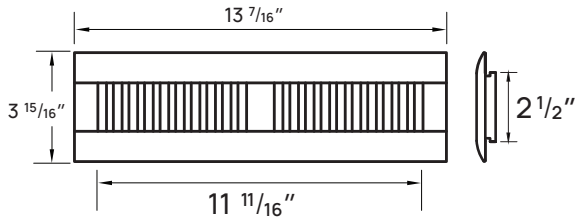

Vent 2x12 Drop-In (V212D)

Vent 2x12 Flush w/ Frame (V212F)

Vent 4x10 Drop-In (V410D)