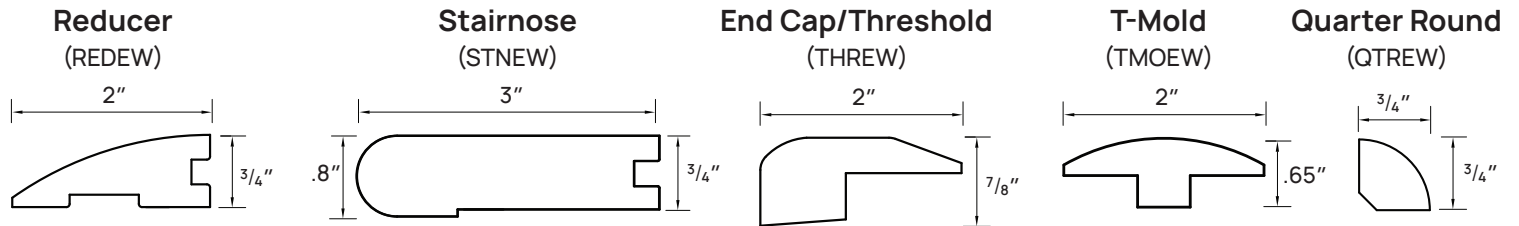

Stocked Trim

All stocked trims are 78" long.

DIMENSIONS FOR SOHO, SOHO PEAK

Reducer and Stairnose thickness match plank thickness.

DIMENSIONS FOR UPTOWN, SEAPORT, HUDSON

Reducer and Stairnose thickness match plank thickness.

DIMENSIONS FOR LEXINGTON

Reducer and Stairnose thickness match plank thickness.

Special Order Trim

Contact customer service (cs@stantondesign.com) for order entry and lead time.
Special order items are non-refundable.