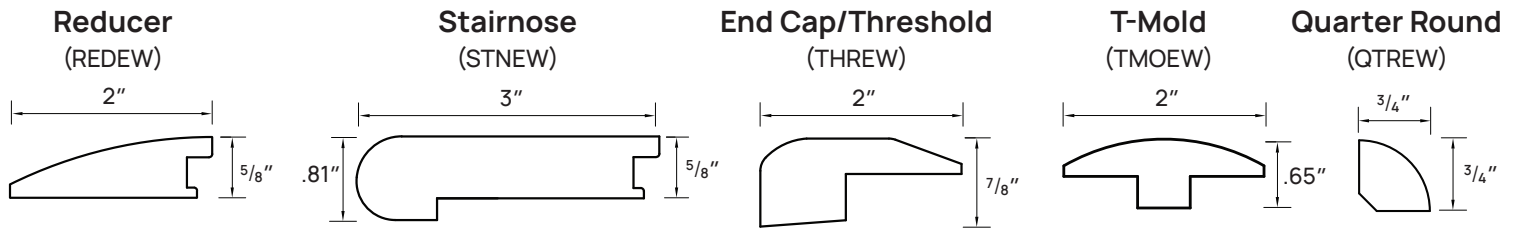

Stocked Trim

All stocked trims are 78" long.

DIMENSIONS FOR SOHO, SOHO PEAK

Reducer and Stairnose thickness match plank thickness.

DIMENSIONS FOR UPTOWN, SEAPORT, HUDSON

Reducer and Stairnose thickness match plank thickness.

DIMENSIONS FOR LEXINGTON

Reducer and Stairnose thickness match plank thickness.

Special Order Trim

Contact customer service (cs@stantondesign.com) for order entry and lead time.
Special order items are non-refundable.

Square Stairnose

78" L
(SQSTN)

Thickness matches back to the plank thickness.

Stair Treads

- | | |
|--------------------------------------|--------------------------------------|
| (TRD42) 42" Tread | (T48LR) 48" Tread with Left Return |
| (T42RR) 42" Tread with Right Return | (T48DR) 48" Tread with Double Return |
| (T42LR) 42" Tread with Left Return | (TRD60) 60" Tread |
| (T42DR) 42" Tread with Double Return | (T60RR) 60" Tread with Right Return |
| (TRD48) 48" Tread | (T60LR) 60" Tread with Left Return |
| (T48RR) 48" Tread with Right Return | (T60DR) 60" Tread with Double Return |