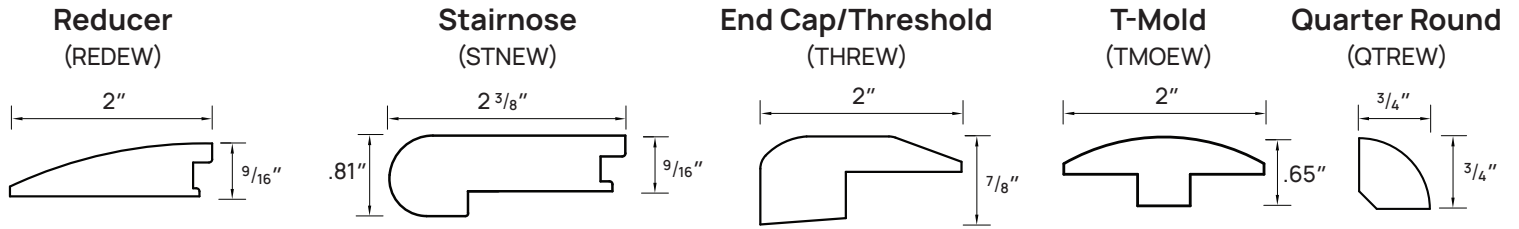

Stocked Trim

All stocked trims are 78" long.

DIMENSIONS FOR SOHO, SOHO PEAK

Reducer and Stairnose thickness match plank thickness.

DIMENSIONS FOR UPTOWN, SEAPORT, HUDSON

Reducer and Stairnose thickness match plank thickness.

DIMENSIONS FOR LEXINGTON

Reducer and Stairnose thickness match plank thickness.

Special Order Trim

Contact customer service (cs@stantondesign.com) for order entry and lead time.
Special order items are non-refundable.

Square Stairnose

78" L
(SQSTN)

Thickness matches back to the plank thickness.

Stair Treads

- | | |
|--------------------------------------|--------------------------------------|
| (TRD42) 42" Tread | (T48LR) 48" Tread with Left Return |
| (T42RR) 42" Tread with Right Return | (T48DR) 48" Tread with Double Return |
| (T42LR) 42" Tread with Left Return | (TRD60) 60" Tread |
| (T42DR) 42" Tread with Double Return | (T60RR) 60" Tread with Right Return |
| (TRD48) 48" Tread | (T60LR) 60" Tread with Left Return |
| (T48RR) 48" Tread with Right Return | (T60DR) 60" Tread with Double Return |