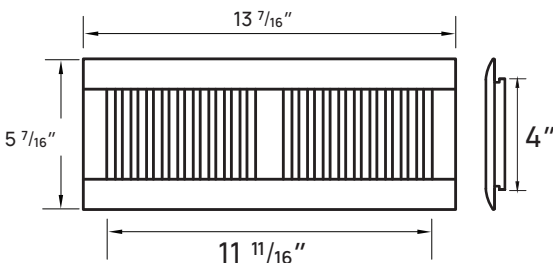

Stocked Trim

All stocked trims are 78" long.

DIMENSIONS FOR SOHO, SOHO PEAK

Reducer and Stairnose thickness match plank thickness.

DIMENSIONS FOR UPTOWN, SEAPORT, HUDSON

Reducer and Stairnose thickness match plank thickness.

Square Stairnose

78" L
(SQSTN)

Thickness matches back to the plank thickness.

Stair Treads

- | | |
|--------------------------------------|--------------------------------------|
| (TRD42) 42" Tread | (T48LR) 48" Tread with Left Return |
| (T42RR) 42" Tread with Right Return | (T48DR) 48" Tread with Double Return |
| (T42LR) 42" Tread with Left Return | (TRD60) 60" Tread |
| (T42DR) 42" Tread with Double Return | (T60RR) 60" Tread with Right Return |
| (TRD48) 48" Tread | (T60LR) 60" Tread with Left Return |
| (T48RR) 48" Tread with Right Return | (T60DR) 60" Tread with Double Return |

Vent 2x12 Drop-In (V212D)

Vent 2x12 Flush w/ Frame (V212F)

Vent 4x10 Drop-In (V410D)

Vent 4x10 Flush w/ Frame (V410F)

Vent 4x12 Drop-In (V412D)

Vent 4x12 Flush w/ Frame (V412F)