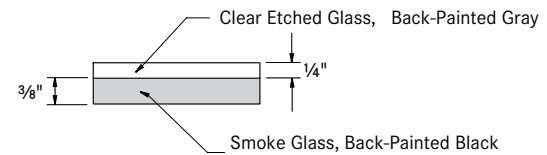

Base Finish Selections

PA Polished Aluminum

upcharge applies

WH satin white powder coat

EC ecru powder coat

LA latte powder coat

GR graphite powder coat

BZ bronze powder coat

IG iron grey powder coat

RD black red powder coat

BK matte black powder coat

Note: Metal finish colors may vary between separately ordered skus.