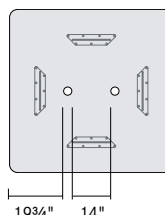

ESL 60" Square Occasional Table

Power Options

Round Surface Power + USB (1)

- 1SN Nickel Finish
- 1SW White Finish
- 1SB Black Finish

Corded Wireless (1)

- 1WN Nickel Finish

Round Surface Power + USB (2)

- 2SN Nickel Finish
- 2SW White Finish
- 2SB Black Finish

Corded Wireless (2)

- 2WN Nickel Finish

**Round Surface Power + USB/
Corded Wireless (1 module of each)**

- WSN Nickel Finish