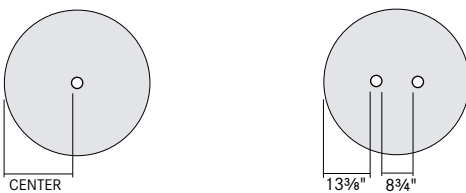

VDR 42" Round Drum

Power Options

Round Surface Power + USB (1)

- 1SN Nickel Finish
- 1SW White Finish
- 1SB Black Finish

Corded Wireless (1)

- 1WN Nickel Finish

Round Surface Power + USB (2)

- 2SN Nickel Finish
- 2SW White Finish
- 2SB Black Finish

Corded Wireless (2)

- 2WN Nickel Finish