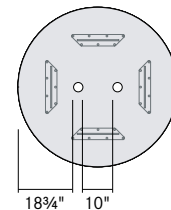

DRL 54" Round Occasional Table

Power Options

Round Surface Power + USB (1)

- 1SN Nickel Finish
- 1SW White Finish
- 1SB Black Finish

Corded Wireless (1)

- 1WN Nickel Finish

Round Surface Power + USB (2)

- 2SN Nickel Finish
- 2SW White Finish
- 2SB Black Finish

Corded Wireless (2)

- 2WN Nickel Finish

**Round Surface Power + USB/
Corded Wireless (1 module of each)**

- WSN Nickel Finish