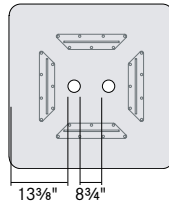

BSL 42" Square Occasional Table

Power Options

Round Surface Power + USB (1)

- 1SN Nickel Finish
- 1SW White Finish
- 1SB Black Finish

Corded Wireless (1)

- 1WN Nickel Finish

Round Surface Power + USB (2)

- 2SN Nickel Finish
- 2SW White Finish
- 2SB Black Finish

Corded Wireless (2)

- 2WN Nickel Finish

**Round Surface Power + USB/
Corded Wireless (1 module of each)**

- WSN Nickel Finish