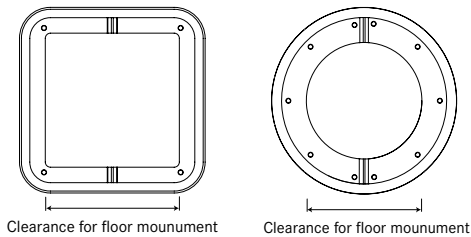

Corded Wireless (2)

- 2WN Nickel Finish

**Round Surface Power + USB/
Corded Wireless (1 module of each)**

- WSN Nickel Finish

Grommet Placement

The grommet placement codes below correlate with the SKU numbers for Elevation drum tables. Each code represents the table sku, grommet placement, type of power available and number of power modules available.

Illustrations are for grommet placement only. Overall dimensions will vary between round surface power + USB modules and corded wireless charging modules.

See pricing pages for power upcharges.

Underside Drum Table View