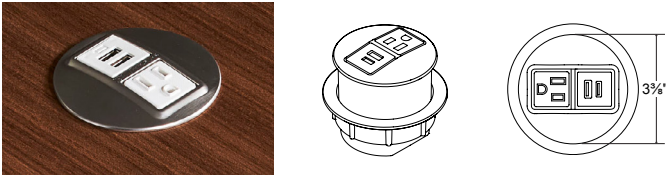

Power Options

The Elevation table collection offers three power options available on tables, depending on the table size ordered: round surface power module + USB, corded wireless power module and round surface power module + USB and corded wireless power module combination.

When specifying power for the Elevation drum table, select the type of power for each table and use the codes below to specify the power option chosen when ordering or use code 000 when no power is needed.

Round Surface Power + USB Module

The round surface power + USB module includes (1) 15 amp receptacle, (1) 2 amp USB-A port and (1) 2 amp USB-C port. Options for one or two round surface power + USB modules are available depending on table size. Modules are available in white, chrome and black finishes and are UL approved with spill-proof technology. Each table includes a 15 amp 9' black cord. Power comes installed.

Power Specification: When specifying the round surface power + USB module for power use the following codes:

- **1SN** Nickel Trim/White Outlets (1 module)   **2SN** Nickel Trim/White Outlets (2 modules)
- **1SW** White Trim/White Outlets (1 module)   **2SW** White Trim/White Outlets (2 modules)
- **1SB** Black Trim/Black Outlets (1 module)   **2SB** Black Trim/Black Outlets (2 modules)