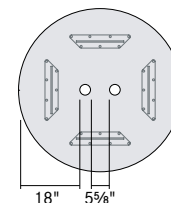

- 2SN Nickel Finish
- 2SW White Finish
- 2SB Black Finish

Corded Wireless (2)

- 2WN Nickel Finish

**Round Surface Power + USB/
Corded Wireless (1 module of each)**

- WSN Nickel Finish

CRL 48" Round Occasional Table