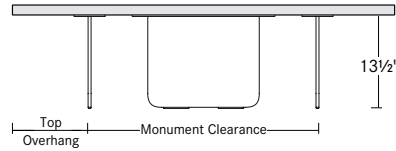

Grommet Placement

The grommet placement codes below correlate with the SKU numbers for Elevation drum tables. Each code represents the table sku, grommet placement, type of power available and number of power modules available.

Illustrations are for grommet placement only. Overall dimensions will vary between round surface power + USB modules and corded wireless charging modules.

See pricing pages for power upcharges.

Overhang Summary

SKU	Top Overhang	Monument Clearance
BSL 42" Square	8 1/2"	24 1/4"
CSL 48" Square	8 1/2"	30 1/4"
BRL 42" Round	9 1/2"	22 1/4"
CRL 48" Round	9 1/2"	28 1/4"