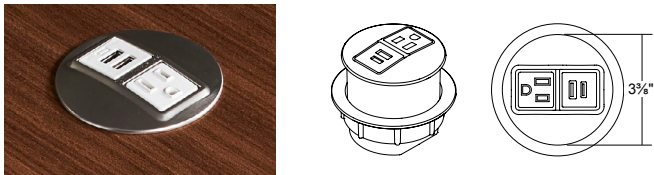

Power Options

The Elevation table collection offers three power options available on tables, depending on the table size ordered: round surface power module + USB, corded wireless power module and round surface power module + USB and corded wireless power module combination.

When specifying power for the Elevation drum table, select the type of power for each table and use the codes below to specify the power option chosen when ordering or use code 000 when no power is needed.

Round Surface Power + USB Module

The round surface power + USB module includes (1) 15 amp receptacle, (1) 2 amp USB-A port and (1) 2 amp USB-C port. Options for one or two round surface power + USB modules are available depending on table size. Modules are available in white, chrome and black finishes and are UL approved with spill-proof technology. Each table includes a 15 amp 9' black cord. Power comes installed.

Power Specification: When specifying the round surface power + USB module for power use the following codes:

- **1SN** Nickel Trim/White Outlets (1 module)   **2SN** Nickel Trim/White Outlets (2 modules)
- **1SW** White Trim/White Outlets (1 module)   **2SW** White Trim/White Outlets (2 modules)
- **1SB** Black Trim/Black Outlets (1 module)   **2SB** Black Trim/Black Outlets (2 modules)