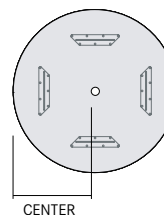

- 2SN Nickel Finish
- 2SW White Finish
- 2SB Black Finish

Corded Wireless (2)

- 2WN Nickel Finish

**Round Surface Power + USB/
Corded Wireless (1 module of each)**

- WSN Nickel Finish

ERL 60" Round Occasional Table