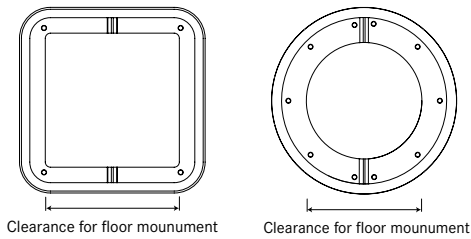

Illustrations are for grommet placement only. Overall dimensions will vary between round surface power + USB modules and corded wireless charging modules.

See pricing pages for power upcharges.

**Underside Drum Table View**