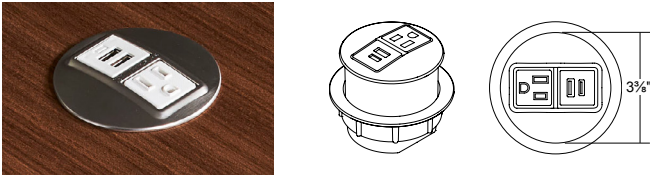

Power Options

The Elevation table collection offers three power options available on tables, depending on the table size ordered: round surface power module + USB, corded wireless power module and round surface power module + USB and corded wireless power module combination.

When specifying power for the Elevation drum table, select the type of power for each table and use the codes below to specify the power option chosen when ordering or use code 000 when no power is needed.

Round Surface Power + USB Module

The round surface power + USB module includes (1) 15 amp receptacle, (1) 2 amp USB-A port and (1) 2 amp USB-C port. Options for one or two round surface power + USB modules are available depending on table size. Modules are available in white, chrome and black finishes and are UL approved with spill-proof technology. Each table includes a 15 amp 9' black cord. Power comes installed.

Power Specification: When specifying the round surface power + USB module for power use the following codes:

- **1SN** Nickel Trim/White Outlets (1 module)   **2SN** Nickel Trim/White Outlets (2 modules)
- **1SW** White Trim/White Outlets (1 module)   **2SW** White Trim/White Outlets (2 modules)
- **1SB** Black Trim/Black Outlets (1 module)   **2SB** Black Trim/Black Outlets (2 modules)