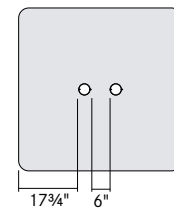

UDS 48" Square Drum

Power Options

Round Surface Power + USB (1)

- 1SN Nickel Finish
- 1SW White Finish
- 1SB Black Finish

Corded Wireless (1)

- 1WN Nickel Finish

Round Surface Power + USB (2)

- 2SN Nickel Finish
- 2SW White Finish
- 2SB Black Finish

Corded Wireless (2)

- 2WN Nickel Finish