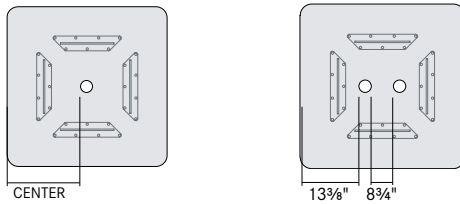

Grommet Placement

The grommet placement codes below correlate with the SKU numbers for Elevation drum tables. Each code represents the table sku, grommet placement, type of power available and number of power modules available.

Illustrations are for grommet placement only. Overall dimensions will vary between round surface power + USB modules and corded wireless charging modules.

See pricing pages for power upcharges.

Overhang Summary

SKU	Top Overhang	Monument Clearance
BSL 42" Square	8 1/2"	24 1/4"
CSL 48" Square	8 1/2"	30 1/4"
BRL 42" Round	9 1/2"	22 1/4"
CRL 48" Round	9 1/2"	28 1/4"

BSL 42" Square Occasional Table

Power Options

Round Surface Power + USB (1)