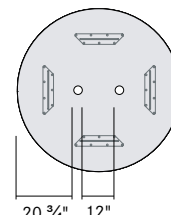

ERL 60" Round Occasional Table

Power Options

Round Surface Power + USB (1)

- 1SN Nickel Finish
- 1SW White Finish
- 1SB Black Finish

Corded Wireless (1)

- 1WN Nickel Finish

Round Surface Power + USB (2)

- 2SN Nickel Finish
- 2SW White Finish
- 2SB Black Finish

Corded Wireless (2)

- 2WN Nickel Finish

**Round Surface Power + USB/
Corded Wireless (1 module of each)**

- WSN Nickel Finish