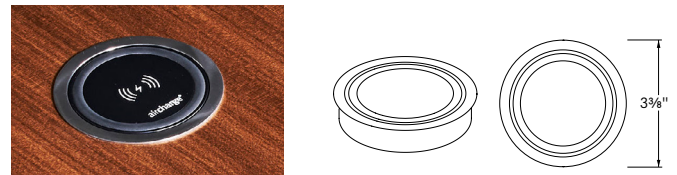

Corded Wireless Charging

Elevation offers corded wireless charging options on occasional, drum and multipurpose tables. Wireless power modules are surface mounted and are compatible with all Qi-certified smartphones and devices. Options for one or two corded wireless modules are available depending on table size. Corded wireless chargers are available in a nickel trim with black center and include a 78" USB power cord along with a 3 amp USB power adapter. Power comes installed.

Power Specification: When specifying the round surface power + USB module for power use the following codes:

- **1WN** - Nickel Trim/Black Center (1 module)