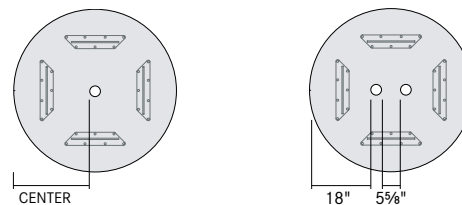

- 2SN Nickel Finish
- 2SW White Finish
- 2SB Black Finish

Corded Wireless (2)

- 2WN Nickel Finish

**Round Surface Power + USB/
Corded Wireless (1 module of each)**

- WSN Nickel Finish

CRL 48" Round Occasional Table