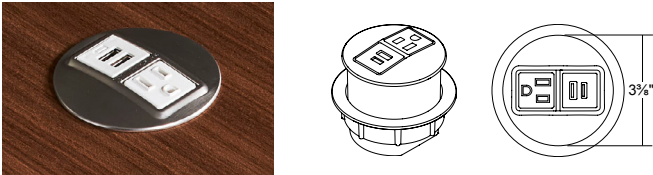

Power Options

The Elevation table collection offers three power options available on tables, depending on the table size ordered: round surface power module + USB, corded wireless power module and round surface power module + USB and corded wireless power module combination.

When specifying power for the Elevation drum table, select the type of power for each table and use the codes below to specify the power option chosen when ordering or use code 000 when no power is needed.

Round Surface Power + USB Module

The round surface power + USB module includes (1) 15 amp receptacle, (1) 2 amp USB-A port and (1) 2 amp USB-C port. Options for one or two round surface power + USB modules are available depending on table size. Modules are available in white, chrome and black finishes and are UL approved with spill-proof technology. Each table includes a 15 amp 9' black cord. Power comes installed.

Power Specification: When specifying the round surface power + USB module for power use the following codes:

- **1SN** Nickel Trim/White Outlets (1 module)   **2SN** Nickel Trim/White Outlets (2 modules)
- **1SW** White Trim/White Outlets (1 module)   **2SW** White Trim/White Outlets (2 modules)
- **1SB** Black Trim/Black Outlets (1 module)   **2SB** Black Trim/Black Outlets (2 modules)