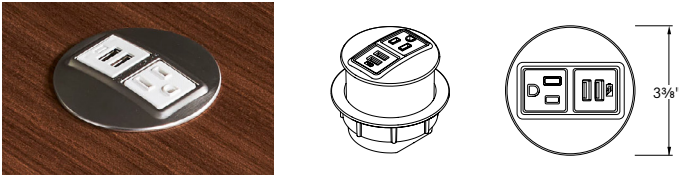

Power Options

The Elevation table collection offers three power options available on tables, depending on the table size ordered: round surface power module + USB, corded wireless power module and round surface power module + USB and corded wireless power module combination.

When specifying power for the Elevation drum table, select the type of power for each table and use the codes below to specify the power option chosen when ordering or use code 000 when no power is needed.

Round Surface Power + USB Module

The round surface power + USB module includes (1) 15 amp receptacle, (1) 2 amp USB-A port and (1) 2 amp USB-C port. Options for one or two round surface power + USB modules are available depending on table size. Modules are available in white, chrome and black finishes and are UL approved with spill-proof technology. Each table includes a 15 amp 9' black cord. Power comes installed.

Power Specification: When specifying the round surface power + USB module for power use the following codes:

- **1SN** Nickel Trim/White Outlets (1 module)   **2SN** Nickel Trim/White Outlets (2 modules)
- **1SW** White Trim/White Outlets (1 module)   **2SW** White Trim/White Outlets (2 modules)
- **1SB** Black Trim/Black Outlets (1 module)   **2SB** Black Trim/Black Outlets (2 modules)