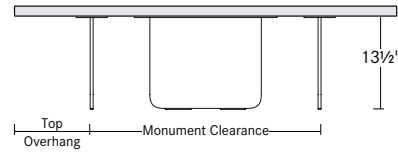

Corded Wireless (2)

- 2WN Nickel Finish

**Round Surface Power + USB/
Corded Wireless (1 module of each)**

- WSN Nickel Finish

Grommet Placement

The grommet placement codes below correlate with the SKU numbers for Elevation drum tables. Each code represents the table sku, grommet placement, type of power available and number of power modules available.

Illustrations are for grommet placement only. Overall dimensions will vary between round surface power + USB modules and corded wireless charging modules.

See pricing pages for power upcharges.

Overhang Summary