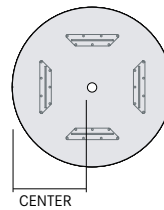

DRL 54" Round Occasional Table

Power Options

Round Surface Power + USB (1)

- 1SN Nickel Finish
- 1SW White Finish
- 1SB Black Finish

Corded Wireless (1)

- 1WN Nickel Finish

Round Surface Power + USB (2)

- 2SN Nickel Finish
- 2SW White Finish
- 2SB Black Finish

Corded Wireless (2)

- 2WN Nickel Finish

**Round Surface Power + USB/
Corded Wireless (1 module of each)**

- WSN Nickel Finish