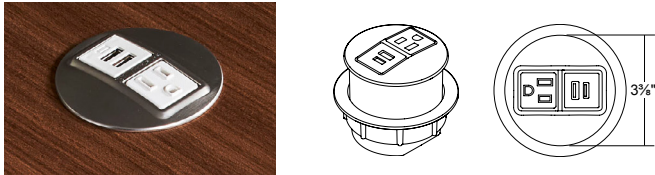

Power Options

The Elevation table collection offers three power options available on tables, depending on the table size ordered: round surface power module + USB, corded wireless power module and round surface power module + USB and corded wireless power module combination.

When specifying power for the Elevation drum table, select the type of power for each table and use the codes below to specify the power option chosen when ordering or use code 000 when no power is needed.

Round Surface Power + USB Module

The round surface power + USB module includes (1) 15 amp receptacle, (1) 2 amp USB-A port and (1) 2 amp USB-C port. Options for one or two round surface power + USB modules are available depending on table size. Modules are available in white, chrome and black finishes and are UL approved with spill-proof technology. Each table includes a 15 amp 9' black cord. Power comes installed.

Power Specification: When specifying the round surface power + USB module for power use the following codes:

- **1SN** Nickel Trim/White Outlets (1 module)   **2SN** Nickel Trim/White Outlets (2 modules)
- **1SW** White Trim/White Outlets (1 module)   **2SW** White Trim/White Outlets (2 modules)
- **1SB** Black Trim/Black Outlets (1 module)   **2SB** Black Trim/Black Outlets (2 modules)