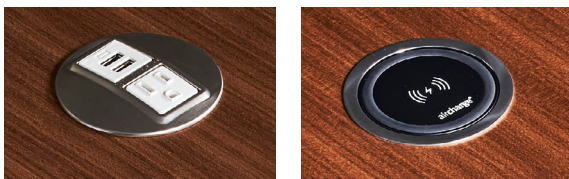

Round Surface Power + USB Module/ Corded Wireless Charging

Elevation offers a combination of both round surface power + USB and corded wireless module available installed into one table. This option is available on all elevation drum tables. Power comes installed.

Power Specification: When specifying the round surface power + USB module/ corded wireless module for power use the following codes:

- **WSN** Round Surface Power + USB – Nickel Trim/White Outlets (1 module)
  Corded Wireless Charging – Nickel Trim/Black Center (1 module)