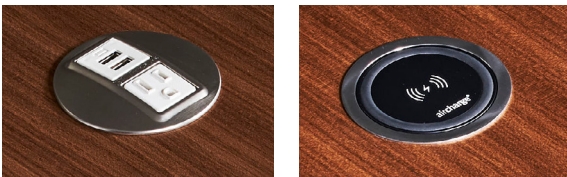

#### Round Surface Power + USB Module

The round surface power + USB module includes (1) 15 amp receptacle, (1) 2 amp USB-A port and (1) 2 amp USB-C port. Options for one or two round surface power + USB modules are available depending on table size. Modules are available in white, chrome and black finishes and are UL approved with spill-proof technology. Each table includes a 15 amp 9' black cord. Power comes installed.

#### Corded Wireless Charging

Elevation offers corded wireless charging options on occasional, drum and multipurpose tables. Wireless power modules are surface mounted and are compatible with all Qi-certified smartphones and devices. Options for one or two corded wireless modules are available depending on table size. Corded wireless chargers are available in a nickel trim with black center and include a 78" USB power cord along with a 3 amp USB power adapter. Power comes installed.

#### Round Surface Power + USB Module/ Corded Wireless Charging

Elevation offers a combination of both round surface power + USB and corded wireless module available installed into one table. This option is available on all elevation drum tables. Power comes installed.