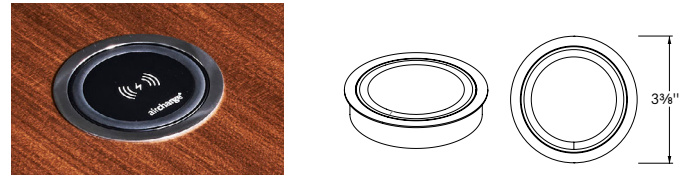

Corded Wireless Charging

Elevation offers corded wireless charging options on occasional, drum and multipurpose tables. Wireless power modules are surface mounted and are compatible with all Qi-certified smartphones and devices. Options for one or two corded wireless modules are available depending on table size. Corded wireless chargers are available in a nickel trim with black center and include a 78" USB power cord along with a 3 amp USB power adapter. Power comes installed.

Power Specification: When specifying the round surface power + USB module for power use the following codes:

- **1WN** - Nickel Trim/Black Center (1 module)