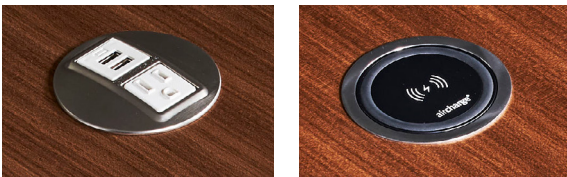

Corded Wireless Charging

Elevation offers corded wireless charging options on occasional, drum and multipurpose tables. Wireless power modules are surface mounted and are compatible with all Qi-certified smartphones and devices. Options for one or two corded wireless modules are available depending on table size. Corded wireless chargers are available in a nickel trim with black center and include a 78" USB power cord along with a 3 amp USB power adapter. Power comes installed.

Elevation offers a combination of both round surface power + USB and corded wireless module available installed into one table. This option is available on all elevation drum tables. Power comes installed.