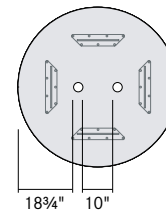

DRL 54" Round Occasional Table

Power Options

Round Surface Power + USB (1)

- 1SN Nickel Finish
- 1SW White Finish
- 1SB Black Finish

Corded Wireless (1)

- 1WN Nickel Finish

Round Surface Power + USB (2)

- 2SN Nickel Finish
- 2SW White Finish
- 2SB Black Finish

Corded Wireless (2)

- 2WN Nickel Finish

**Round Surface Power + USB/
Corded Wireless (1 module of each)**

- WSN Nickel Finish