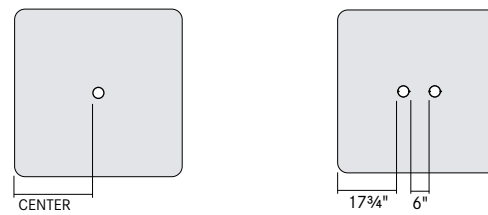

Round Surface Power + USB (2)

- 2SN Nickel Finish
- 2SW White Finish
- 2SB Black Finish

Corded Wireless (2)

- 2WN Nickel Finish

UDS 48" Square Drum

Power Options

Round Surface Power + USB (1)

- 1SN Nickel Finish
- 1SW White Finish
- 1SB Black Finish