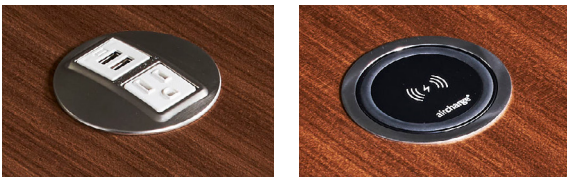

#### Corded Wireless Charging

Elevation offers corded wireless charging options on occasional, drum and multipurpose tables. Wireless power modules are surface mounted and are compatible with all Qi-certified smartphones and devices. Options for one or two corded wireless modules are available depending on table size. Corded wireless chargers are available in a nickel trim with black center and include a 78" USB power cord along with a 3 amp USB power adapter. Power comes installed.

#### Round Surface Power + USB Module/ Corded Wireless Charging

Elevation offers a combination of both round surface power + USB and corded wireless module available installed into one table. This option is available on all elevation drum tables. Power comes installed.