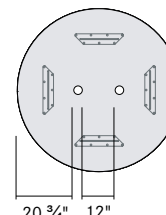

ERL 60" Round Occasional Table

Power Options

Round Surface Power + USB (1)

- 1SN Nickel Finish
- 1SW White Finish
- 1SB Black Finish

Corded Wireless (1)

- 1WN Nickel Finish

Round Surface Power + USB (2)

- 2SN Nickel Finish
- 2SW White Finish
- 2SB Black Finish

Corded Wireless (2)

- 2WN Nickel Finish

**Round Surface Power + USB/
Corded Wireless (1 module of each)**

- WSN Nickel Finish