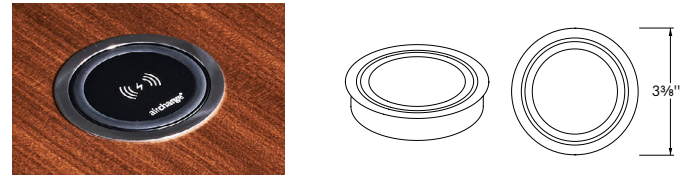

Corded Wireless Charging

Elevation offers corded wireless charging options on occasional, drum and multipurpose tables. Wireless power modules are surface mounted and are compatible with all Qi-certified smartphones and devices. Options for one or two corded wireless modules are available depending on table size. Corded wireless chargers are available in a nickel trim with black center and include a 78" USB power cord along with a 3 amp USB power adapter. Power comes installed.

Power Specification: When specifying the round surface power + USB module for power use the following codes:

- **1WN** - Nickel Trim/Black Center (1 module)