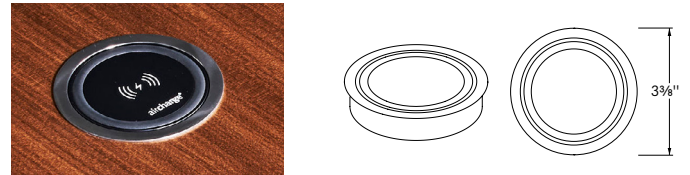

Corded Wireless Charging

Elevation offers corded wireless charging options on occasional, drum and multipurpose tables. Wireless power modules are surface mounted and are compatible with all Qi-certified smartphones and devices. Options for one or two corded wireless modules are available depending on table size. Corded wireless chargers are available in a nickel trim with black center and include a 78" USB power cord along with a 3 amp USB power adapter. Power comes installed.

Power Specification: When specifying the round surface power + USB module for power use the following codes:

- **1WN** - Nickel Trim/Black Center (1 module)