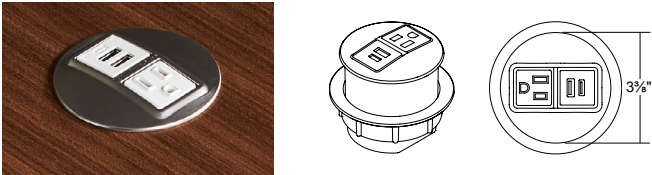

Power Options

The Elevation table collection offers three power options available on tables, depending on the table size ordered: round surface power module + USB, corded wireless power module and round surface power module + USB and corded wireless power module combination.

When specifying power for the Elevation drum table, select the type of power for each table and use the codes below to specify the power option chosen when ordering or use code 000 when no power is needed.

Round Surface Power + USB Module

The round surface power + USB module includes (1) 15 amp receptacle, (1) 2 amp USB-A port and (1) 2 amp USB-C port. Options for one or two round surface power + USB modules are available depending on table size. Modules are available in white, chrome and black finishes and are UL approved with spill-proof technology. Each table includes a 15 amp 9' black cord. Power comes installed.

Power Specification: When specifying the round surface power + USB module for power use the following codes:

- **1SN** Nickel Trim/White Outlets (1 module)   **2SN** Nickel Trim/White Outlets (2 modules)
- **1SW** White Trim/White Outlets (1 module)   **2SW** White Trim/White Outlets (2 modules)
- **1SB** Black Trim/Black Outlets (1 module)   **2SB** Black Trim/Black Outlets (2 modules)