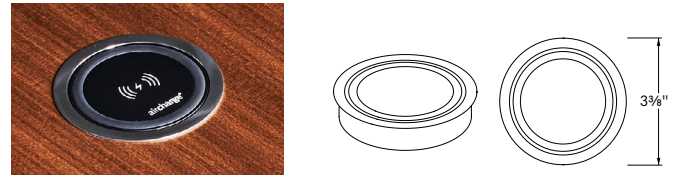

Corded Wireless Charging

Elevation offers corded wireless charging options on occasional, drum and multipurpose tables. Wireless power modules are surface mounted and are compatible with all Qi-certified smartphones and devices. Options for one or two corded wireless modules are available depending on table size. Corded wireless chargers are available in a nickel trim with black center and include a 78" USB power cord along with a 3 amp USB power adapter. Power comes installed.

Power Specification: When specifying the round surface power + USB module for power use the following codes:

- **1WN** - Nickel Trim/Black Center (1 module)