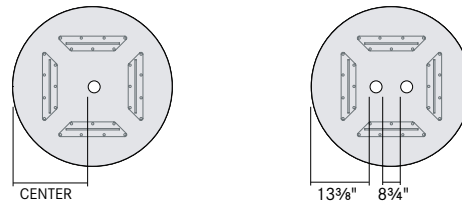

BRL 42" Round Occasional Table

Power Options

Round Surface Power + USB (1)

- 1SN Nickel Finish
- 1SW White Finish
- 1SB Black Finish

Corded Wireless (1)

- 1WN Nickel Finish

Round Surface Power + USB (2)

- 2SN Nickel Finish
- 2SW White Finish
- 2SB Black Finish

Corded Wireless (2)

- 2WN Nickel Finish

**Round Surface Power + USB/
Corded Wireless (1 module of each)**

- WSN Nickel Finish