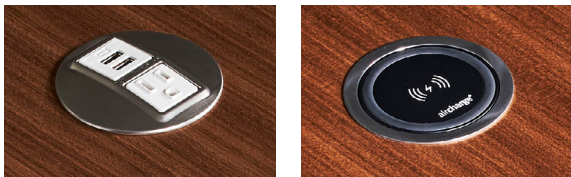

Round Surface Power + USB Module/ Corded Wireless Charging

Elevation offers a combination of both round surface power + USB and corded wireless module available installed into one table. This option is available on all elevation drum tables. Power comes installed.

Power Specification: When specifying the round surface power + USB module/corded wireless module for power use the following codes:

- **WSN** Round Surface Power + UBS – Nickel Trim/White Outlets (1 module)
  Corded Wireless Charging – Nickel Trim/Black Center (1 module)