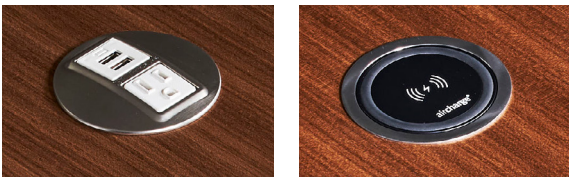

Round Surface Power + USB Module/ Corded Wireless Charging

Elevation offers a combination of both round surface power + USB and corded wireless module available installed into one table. This option is available on all elevation drum tables. Power comes installed.

Power Specification: When specifying the round surface power + USB module/corded wireless module for power use the following codes:

- **WSN** Round Surface Power + USB - Nickel Trim/White Outlets (1 module)
  Corded Wireless Charging - Nickel Trim/Black Center (1 module)