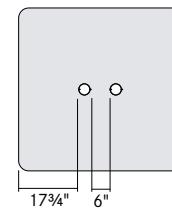

UDS 48" Square Drum

Power Options

Round Surface Power + USB (1)

- 1SN Nickel Finish
- 1SW White Finish
- 1SB Black Finish

Corded Wireless (1)

- 1WN Nickel Finish

Round Surface Power + USB (2)

- 2SN Nickel Finish
- 2SW White Finish
- 2SB Black Finish

Corded Wireless (2)

- 2WN Nickel Finish