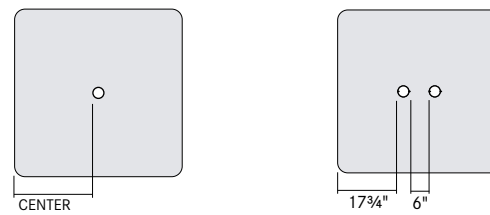

Round Surface Power + USB (2)

- 2SN Nickel Finish
- 2SW White Finish
- 2SB Black Finish

Corded Wireless (2)

- 2WN Nickel Finish

UDS 48" Square Drum

Power Options

Round Surface Power + USB (1)

- 1SN Nickel Finish
- 1SW White Finish
- 1SB Black Finish