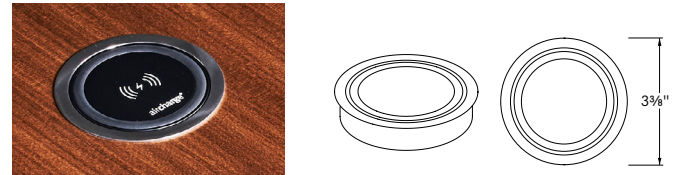

Corded Wireless Charging

Elevation offers corded wireless charging options on occasional, drum and multipurpose tables. Wireless power modules are surface mounted and are compatible with all Qi-certified smartphones and devices. Options for one or two corded wireless modules are available depending on table size. Corded wireless chargers are available in a nickel trim with black center and include a 78" USB power cord along with a 3 amp USB power adapter. Power comes installed.

Power Specification: When specifying the round surface power + USB module for power use the following codes:

- **1WN** - Nickel Trim/Black Center (1 module)