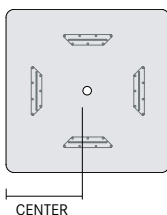

ESL 60" Square Occasional Table

Power Options

Round Surface Power + USB (1)

- 1SN Nickel Finish
- 1SW White Finish
- 1SB Black Finish

Corded Wireless (1)

- 1WN Nickel Finish

Round Surface Power + USB (2)

- 2SN Nickel Finish
- 2SW White Finish
- 2SB Black Finish

Corded Wireless (2)

- 2WN Nickel Finish

**Round Surface Power + USB/
Corded Wireless (1 module of each)**

- WSN Nickel Finish