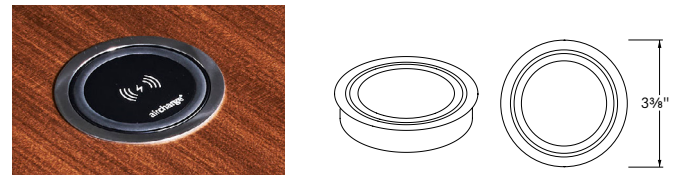

Corded Wireless Charging

Elevation offers corded wireless charging options on occasional, drum and multipurpose tables. Wireless power modules are surface mounted and are compatible with all Qi-certified smartphones and devices. Options for one or two corded wireless modules are available depending on table size. Corded wireless chargers are available in a nickel trim with black center and include a 78" USB power cord along with a 3 amp USB power adapter. Power comes installed.

Power Specification: When specifying the round surface power + USB module for power use the following codes:

- **1WN** - Nickel Trim/Black Center (1 module)