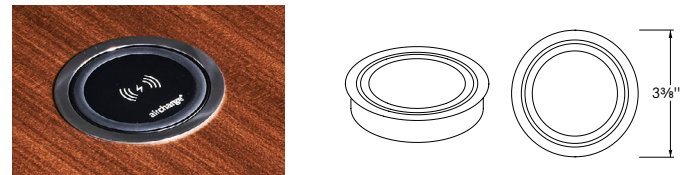

Corded Wireless Charging

Elevation offers corded wireless charging options on occasional, drum and multipurpose tables. Wireless power modules are surface mounted and are compatible with all Qi-certified smartphones and devices. Options for one or two corded wireless modules are available depending on table size. Corded wireless chargers are available in a nickel trim with black center and include a 78" USB power cord along with a 3 amp USB power adapter. Power comes installed.

Power Specification: When specifying the round surface power + USB module for power use the following codes:

- **1WN** - Nickel Trim/Black Center (1 module)