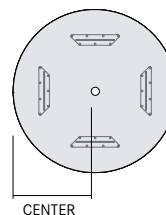

ERL 60" Round Occasional Table

Power Options

Round Surface Power + USB (1)

- 1SN Nickel Finish
- 1SW White Finish
- 1SB Black Finish

Corded Wireless (1)

- 1WN Nickel Finish

Round Surface Power + USB (2)

- 2SN Nickel Finish
- 2SW White Finish
- 2SB Black Finish

Corded Wireless (2)

- 2WN Nickel Finish

**Round Surface Power + USB/
Corded Wireless (1 module of each)**

- WSN Nickel Finish