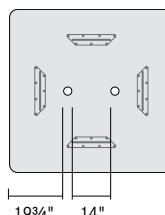

ESL 60" Square Occasional Table

Power Options

Round Surface Power + USB (2)

- 1SN Nickel Finish
- 1SW White Finish
- 1SB Black Finish

Corded Wireless (1)

- 1WN Nickel Finish

Round Surface Power + USB (2)

- 2SN Nickel Finish
- 2SW White Finish
- 2SB Black Finish

Corded Wireless (2)

- 2WN Nickel Finish

**Round Surface Power + USB/
Corded Wireless (1 module of each)**

- WSN Nickel Finish