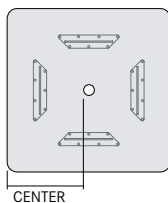

CSL 48" Square Occasional Table

Power Options

Round Surface Power + USB (1)

- 1SN Nickel Finish
- 1SW White Finish
- 1SB Black Finish

Corded Wireless (1)

- 1WN Nickel Finish

Round Surface Power + USB (2)

- 2SN Nickel Finish
- 2SW White Finish
- 2SB Black Finish

Corded Wireless (2)

- 2WN Nickel Finish

**Round Surface Power + USB/
Corded Wireless (1 module of each)**

- WSN Nickel Finish