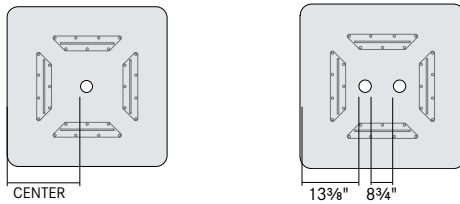

**Grommet Placement**

The grommet placement codes below correlate with the SKU numbers for Elevation drum tables. Each code represents the table sku, grommet placement, type of power available and number of power modules available.

Illustrations are for grommet placement only. Overall dimensions will vary between round surface power + USB modules and corded wireless charging modules.

See pricing pages for power upcharges.

**Overhang Summary**

SKU	Top Overhang	Monument Clearance
BSL 42" Square	8 1/2"	24 1/4"
CSL 48" Square	8 1/2"	30 1/4"
BRL 42" Round	9 1/2"	22 1/4"
CRL 48" Round	9 1/2"	28 1/4"

**BSL 42" Square Occasional Table**

**Power Options**