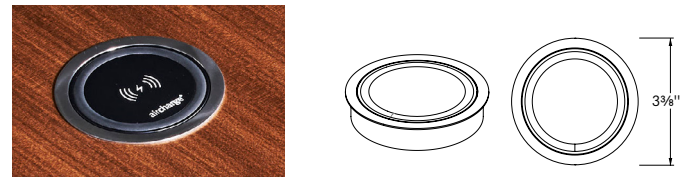

Corded Wireless Charging

Elevation offers corded wireless charging options on occasional, drum and multipurpose tables. Wireless power modules are surface mounted and are compatible with all Qi-certified smartphones and devices. Options for one or two corded wireless modules are available depending on table size. Corded wireless chargers are available in a nickel trim with black center and include a 78" USB power cord along with a 3 amp USB power adapter. Power comes installed.

Power Specification: When specifying the round surface power + USB module for power use the following codes:

- **1WN** - Nickel Trim/Black Center (1 module)