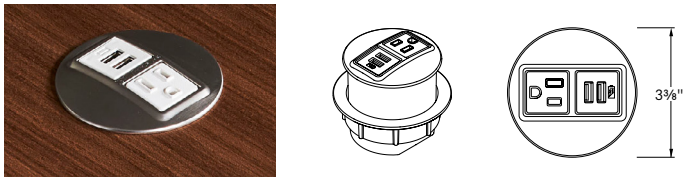

Power Options

The Elevation table collection offers three power options available on tables, depending on the table size ordered: round surface power module + USB, corded wireless power module and round surface power module + USB and corded wireless power module combination.

When specifying power for the Elevation drum table, select the type of power for each table and use the codes below to specify the power option chosen when ordering or use code 000 when no power is needed.

Round Surface Power + USB Module

The round surface power + USB module includes (1) 15 amp receptacle, (1) 2 amp USB-A port and (1) 2 amp USB-C port. Options for one or two round surface power + USB modules are available depending on table size. Modules are available in white, chrome and black finishes and are UL approved with spill-proof technology. Each table includes a 15 amp 9' black cord. Power comes installed.

Power Specification: When specifying the round surface power + USB module for power use the following codes:

- **1SN** Nickel Trim/White Outlets (1 module)   **2SN** Nickel Trim/White Outlets (2 modules)
- **1SW** White Trim/White Outlets (1 module)   **2SW** White Trim/White Outlets (2 modules)
- **1SB** Black Trim/Black Outlets (1 module)   **2SB** Black Trim/Black Outlets (2 modules)