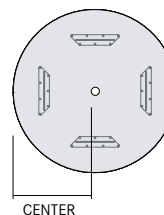

- 2SN Nickel Finish
- 2SW White Finish
- 2SB Black Finish

Corded Wireless (2)

- 2WN Nickel Finish

**Round Surface Power + USB/
Corded Wireless (1 module of each)**

- WSN Nickel Finish

ERL 60" Round Occasional Table