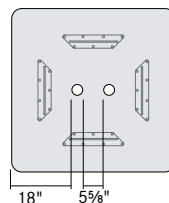

CSL 48" Square Occasional Table

Power Options

Round Surface Power + USB (1)

- 1SN Nickel Finish
- 1SW White Finish
- 1SB Black Finish

Corded Wireless (1)

- 1WN Nickel Finish

Round Surface Power + USB (2)

- 2SN Nickel Finish
- 2SW White Finish
- 2SB Black Finish

Corded Wireless (2)

- 2WN Nickel Finish

**Round Surface Power + USB/
Corded Wireless (1 module of each)**

- WSN Nickel Finish