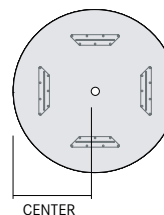

ERL 60" Round Occasional Table

Power Options

Round Surface Power + USB (1)

- 1SN Nickel Finish
- 1SW White Finish
- 1SB Black Finish

Corded Wireless (1)

- 1WN Nickel Finish

Round Surface Power + USB (2)

- 2SN Nickel Finish
- 2SW White Finish
- 2SB Black Finish

Corded Wireless (2)

- 2WN Nickel Finish

**Round Surface Power + USB/
Corded Wireless (1 module of each)**

- WSN Nickel Finish