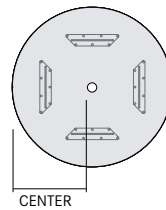

DRL 54" Round Occasional Table

Power Options

Round Surface Power + USB (1)

- 1SN Nickel Finish
- 1SW White Finish
- 1SB Black Finish

Corded Wireless (1)

- 1WN Nickel Finish

Round Surface Power + USB (2)

- 2SN Nickel Finish
- 2SW White Finish
- 2SB Black Finish

Corded Wireless (2)

- 2WN Nickel Finish

**Round Surface Power + USB/
Corded Wireless (1 module of each)**

- WSN Nickel Finish