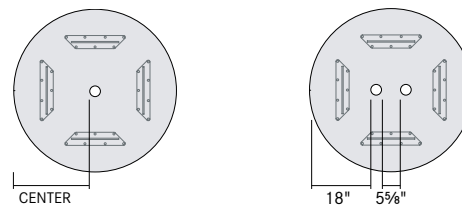

CRL 48" Round Occasional Table

Power Options

Round Surface Power + USB (1)

- 1SN Nickel Finish
- 1SW White Finish
- 1SB Black Finish

Corded Wireless (1)

- 1WN Nickel Finish

Round Surface Power + USB (2)

- 2SN Nickel Finish
- 2SW White Finish
- 2SB Black Finish

Corded Wireless (2)

- 2WN Nickel Finish

**Round Surface Power + USB/
Corded Wireless (1 module of each)**

- WSN Nickel Finish