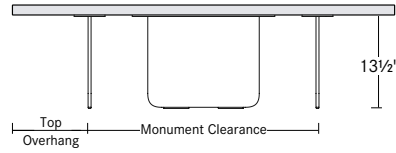

Grommet Placement

The grommet placement codes below correlate with the SKU numbers for Elevation drum tables. Each code represents the table sku, grommet placement, type of power available and number of power modules available.

Illustrations are for grommet placement only. Overall dimensions will vary between round surface power + USB modules and corded wireless charging modules.

See pricing pages for power upcharges.

Overhang Summary

SKU	Top Overhang	Monument Clearance
BSL 42" Square	8 1/2"	24 1/4"
CSL 48" Square	8 1/2"	30 1/4"
BRL 42" Round	9 1/2"	22 1/4"
CRL 48" Round	9 1/2"	28 1/4"