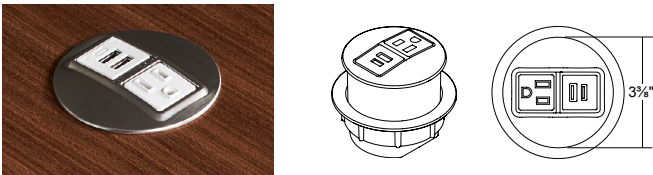

Power Options

The Elevation table collection offers three power options available on tables, depending on the table size ordered: round surface power module + USB, corded wireless power module and round surface power module + USB and corded wireless power module combination.

When specifying power for the Elevation drum table, select the type of power for each table and use the codes below to specify the power option chosen when ordering or use code 000 when no power is needed.

Round Surface Power + USB Module

The round surface power + USB module includes (1) 15 amp receptacle, (1) 2 amp USB-A port and (1) 2 amp USB-C port. Options for one or two round surface power + USB modules are available depending on table size. Modules are available in white, chrome and black finishes and are UL approved with spill-proof technology. Each table includes a 15 amp 9' black cord. Power comes installed.

Power Specification: When specifying the round surface power + USB module for power use the following codes:

- **1SN** Nickel Trim/White Outlets (1 module)   **2SN** Nickel Trim/White Outlets (2 modules)
- **1SW** White Trim/White Outlets (1 module)   **2SW** White Trim/White Outlets (2 modules)
- **1SB** Black Trim/Black Outlets (1 module)   **2SB** Black Trim/Black Outlets (2 modules)