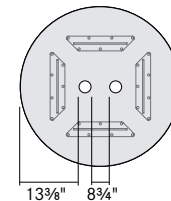

BRL 42" Round Occasional Table

Power Options

Round Surface Power + USB (1)

- 1SN Nickel Finish
- 1SW White Finish
- 1SB Black Finish

Corded Wireless (1)

- 1WN Nickel Finish

Round Surface Power + USB (2)

- 2SN Nickel Finish
- 2SW White Finish
- 2SB Black Finish

Corded Wireless (2)

- 2WN Nickel Finish

**Round Surface Power + USB/
Corded Wireless (1 module of each)**

- WSN Nickel Finish