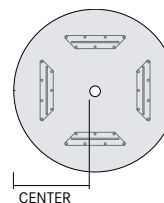

- 2SN Nickel Finish
- 2SW White Finish
- 2SB Black Finish

Corded Wireless (2)

- 2WN Nickel Finish

**Round Surface Power + USB/
Corded Wireless (1 module of each)**

- WSN Nickel Finish

CRL 48" Round Occasional Table