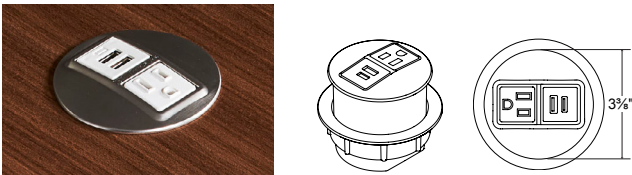

Power Options

The Elevation table collection offers three power options available on tables, depending on the table size ordered: round surface power module + USB, corded wireless power module and round surface power module + USB and corded wireless power module combination.

When specifying power for the Elevation drum table, select the type of power for each table and use the codes below to specify the power option chosen when ordering or use code 000 when no power is needed.

Round Surface Power + USB Module

The round surface power + USB module includes (1) 15 amp receptacle, (1) 2 amp USB-A port and (1) 2 amp USB-C port. Options for one or two round surface power + USB modules are available depending on table size. Modules are available in white, chrome and black finishes and are UL approved with spill-proof technology. Each table includes a 15 amp 9' black cord. Power comes installed.

Power Specification: When specifying the round surface power + USB module for power use the following codes:

- **1SN** Nickel Trim/White Outlets (1 module)   **2SN** Nickel Trim/White Outlets (2 modules)
- **1SW** White Trim/White Outlets (1 module)   **2SW** White Trim/White Outlets (2 modules)
- **1SB** Black Trim/Black Outlets (1 module)   **2SB** Black Trim/Black Outlets (2 modules)