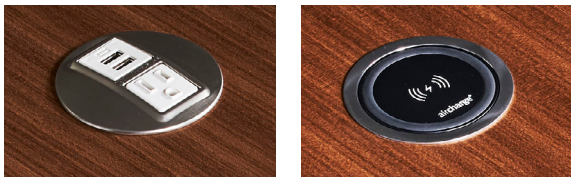

Round Surface Power + USB Module/ Corded Wireless Charging

Elevation offers a combination of both round surface power + USB and corded wireless module available installed into one table. This option is available on all elevation drum tables. Power comes installed.

Power Specification: When specifying the round surface power + USB module/ corded wireless module for power use the following codes:

- **WSN** Round Surface Power + USB – Nickel Trim/White Outlets (1 module)
  Corded Wireless Charging – Nickel Trim/Black Center (1 module)