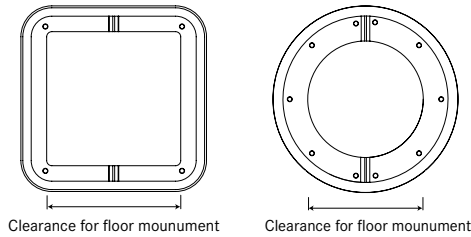

Grommet Placement

The grommet placement codes below correlate with the SKU numbers for Elevation drum tables. Each code represents the table sku, grommet placement, type of power available and number of power modules available.

Illustrations are for grommet placement only. Overall dimensions will vary between round surface power + USB modules and corded wireless charging modules.

Underside Drum Table View

SKU	Monument Clearance
ZDS 18" Square	13"
ZDR 18¾" Square	11½"
TDR 22" Round	15"
YDS 24" Square	17"
YDR 24⅝" Round	16⅝"
XDS 28" Square	21"

See pricing pages for power upcharges.

ZDS 18" Square Drum

Power Options

Round Surface Power + USB (1)

- 1SN Nickel Finish
- 1SW White Finish
- 1SB Black Finish

Corded Wireless (1)

- 1WN Nickel Finish

ZDR 18¾" Round Drum

Power Options

Round Surface Power + USB (1)

- 1SN Nickel Finish
- 1SW White Finish
- 1SB Black Finish

Corded Wireless (1)

- 1WN Nickel Finish

TDR 22" Round Drum

Power Options

Round Surface Power + USB (1)

- 1SN Nickel Finish
- 1SW White Finish
- 1SB Black Finish

Corded Wireless (1)

- 1WN Nickel Finish

YDS 24" Square Drum

Power Options

Round Surface Power + USB (1)

- 1SN Nickel Finish
- 1SW White Finish
- 1SB Black Finish

Corded Wireless (1)

- 1WN Nickel Finish

Round Surface Power + USB (2)

- 2SN Nickel Finish
- 2SW White Finish
- 2SB Black Finish

Corded Wireless (2)

- 2WN Nickel Finish

**Round Surface Power + USB/
Corded Wireless (1 module of each)**

- WSN Nickel Finish

YDR 24⅝" Round Drum

Power Options

Round Surface Power + USB (1)

- 1SN Nickel Finish
- 1SW White Finish
- 1SB Black Finish

Corded Wireless (1)

- 1WN Nickel Finish

Round Surface Power + USB (2)

- 2SN Nickel Finish
- 2SW White Finish
- 2SB Black Finish

Corded Wireless (2)

- 2WN Nickel Finish

**Round Surface Power + USB/
Corded Wireless (1 module of each)**

- WSN Nickel Finish

XDS 28" Square Drum

Power Options

Round Surface Power + USB (1)

- 1SN Nickel Finish
- 1SW White Finish
- 1SB Black Finish

Corded Wireless (1)

- 1WN Nickel Finish

Round Surface Power + USB (2)

- 2SN Nickel Finish
- 2SW White Finish
- 2SB Black Finish

Corded Wireless (2)

- 2WN Nickel Finish

**Round Surface Power + USB/
Corded Wireless (1 module of each)**

- WSN Nickel Finish