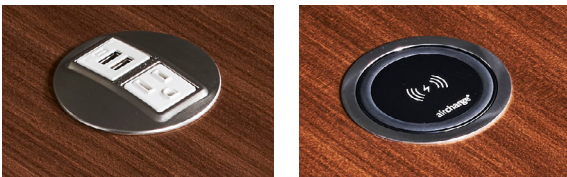

Round Surface Power + USB Module/ Corded Wireless Charging

Elevation offers a combination of both round surface power + USB and corded wireless module available installed into one table. This option is available on all elevation drum tables. Power comes installed.

Power Specification: When specifying the round surface power + USB module/ corded wireless module for power use the following codes:

- **WSN** Round Surface Power + USB - Nickel Trim/White Outlets (1 module)
  Corded Wireless Charging - Nickel Trim/Black Center (1 module)