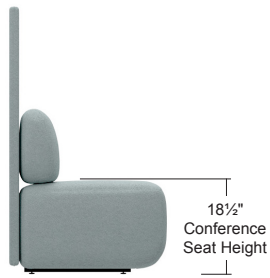

Code Seating System Specification Guide

Seat Height Selection

Code units are available in two seat heights.
Standard seat height: 16½" and Conference seat height: 18½".
Product numbers ending with the suffix C are Conference height.

Standard Seat Height

Conference Seat Height

Wall Selection

Code privacy walls are available in two different models. Standard walls afford maximum privacy. Angled walls are lighter in appearance and provide improved seating access when used in a banquet application.