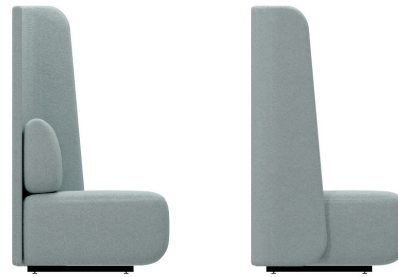

Code Seating System Specification Guide

Seat Height Selection

Code units are available in two seat heights.
Standard seat height: 16½" and Conference seat height: 18½".
Product numbers ending with the suffix C are Conference height.

Standard Seat Height

Conference Seat Height

Wall Selection

Code privacy walls are available in two different models. Standard walls afford maximum privacy. Angled walls are lighter in appearance and provide improved seating access when used in a banquet application.

Standard Wall

Inside view

Outside view

Angled Wall

Inside view

Outside view

Conventional Lounge

2100