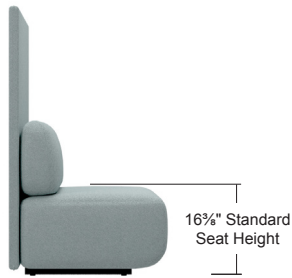

Code Seating System Specification Guide

Seat Height Selection

Code units are available in two seat heights.
Standard seat height: 16½" and Conference seat height: 18½".
Product numbers ending with the suffix C are Conference height.

Standard Seat Height