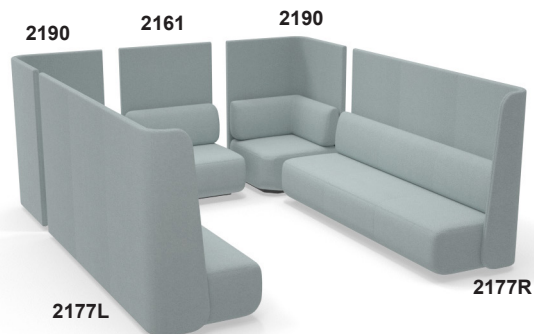

2190

2161

2190

2177L

2177R