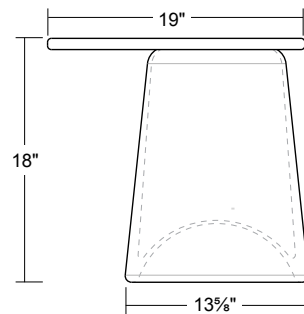

Prized for its artistic and handmade nature, traditional hand-blown glass and cast production creates unique details in table tops and bases. It is not uncommon to find naturally formed bubbles, ripples or color variations within hand-blown glass tables. Bubbles and ripples are formed during the blowing and cooling down process as the tables are being formed. Color variations occur as the layers of glass overlap each other and may be seen depending on the angle the table is viewed from. These organic imperfections create our unique and one-of-a-kind glass tables, created by artisans and have a character all their own. Ice tables are available in three gradients: blue, amber, and smoke grey. They range in height from 15½" to 18" and have diameters of 21½", and 28" as well as 13" x 19".

SCS Indoor Advantage Gold certified. See terms and conditions for additional warranty and environmental information.

**Ice Tables Overview**

**Plan View**

**Side View**

19"L x 13"W x 18"H

**Plan View**

**Side View**

21½"D x 17½"H

**Plan View**

**Side View**

28"D x 15½"H

**Finish Selection**

The natural characteristic of hand blown glass will be visible.

Glass - Not sampled in house

**Amber Glass**