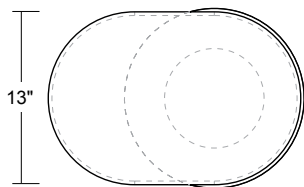

**Standard Features**

Ice is a collection of occasional tables created with hand-blown glass bases and cast glass tops. Individually made by artisans outside of Venice, Italy, each table is designed as a standalone piece of art.

Prized for its artistic and handmade nature, traditional hand-blown glass and cast production creates unique details in table tops and bases. It is not uncommon to find naturally formed bubbles, ripples or color variations within hand-blown glass tables. Bubbles and ripples are formed during the blowing and cooling down process as the tables are being formed. Color variations occur as the layers of glass overlap each other and may be seen depending on the angle the table is viewed from. These organic imperfections create our unique and one-of-a-kind glass tables, created by artisans and have a character all their own. Ice tables are available in three gradients: blue, amber, and smoke grey. They range in height from 15½" to 18" and have diameters of 21½", and 28" as well as 13" x 19".

SCS Indoor Advantage Gold certified. See terms and conditions for additional warranty and environmental information.

**Ice Tables Overview**

**Plan View**

**Side View**

19"L x 13"W x 18"H

**Plan View**

**Side View**

21½"D x 17½"H

**Plan View**

**Side View**

28"D x 15½"H

**Finish Selection**

The natural characteristic of hand blown glass will be visible.

Glass - Not sampled in house

**Amber Glass**