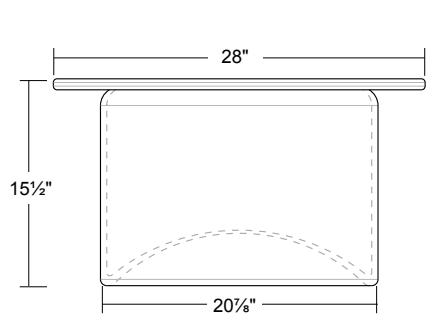

SCS Indoor Advantage Gold certified. See terms and conditions for additional warranty and environmental information.

**Ice Tables Overview**

**Plan View**

**Side View**

19"L x 13"W x 18"H

**Plan View**

**Side View**

21½"D x 17½"H

**Plan View**

**Side View**

28"D x 15½"H

**Finish Selection**

The natural characteristic of hand blown glass will be visible.

Glass - Not sampled in house

**Amber Glass**