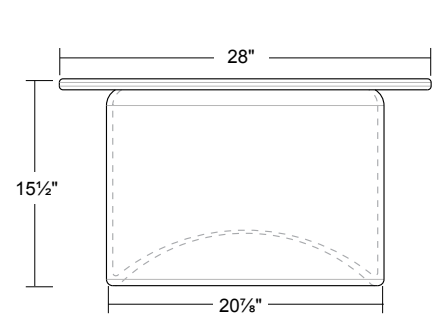

Prized for its artistic and handmade nature, traditional hand-blown glass and cast production creates unique details in table tops and bases. It is not uncommon to find naturally formed bubbles, ripples or color variations within hand-blown glass tables. Bubbles and ripples are formed during the blowing and cooling down process as the tables are being formed. Color variations occur as the layers of glass overlap each other and may be seen depending on the angle the table is viewed from. These organic imperfections create our unique and one-of-a-kind glass tables, created by artisans and have a character all their own. Ice tables are available in three gradients: blue, amber, and smoke grey. They range in height from 15½" to 18" and have diameters of 21½", and 28" as well as 13" x 19".

SCS Indoor Advantage Gold certified. See terms and conditions for additional warranty and environmental information.

**Ice Tables Overview**

**Plan View**

**Side View**

19"L x 13"W x 18"H

**Plan View**

**Side View**

21½"D x 17½"H

**Plan View**

**Side View**

28"D x 15½"H

**Finish Selection**

The natural characteristic of hand blown glass will be visible.

Glass - Not sampled in house

**Amber Glass**