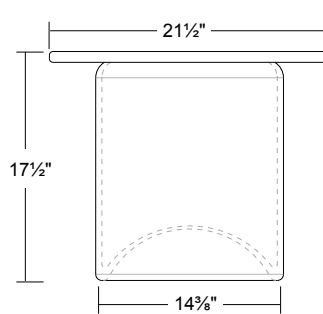

Prized for its artistic and handmade nature, traditional hand-blown glass and cast production creates unique details in table tops and bases. It is not uncommon to find naturally formed bubbles, ripples or color variations within hand-blown glass tables. Bubbles and ripples are formed during the blowing and cooling down process as the tables are being formed. Color variations occur as the layers of glass overlap each other and may be seen depending on the angle the table is viewed from. These organic imperfections create our unique and one-of-a-kind glass tables, created by artisans and have a character all their own. Ice tables are available in three gradients: blue, amber, and smoke grey. They range in height from 15½" to 18" and have diameters of 21½", and 28" as well as 13" x 19".

SCS Indoor Advantage Gold certified. See terms and conditions for additional warranty and environmental information.

**Ice Tables Overview**

**Plan View**

**Side View**

19"L x 13"W x 18"H

**Plan View**

**Side View**

21½"D x 17½"H

**Plan View**

**Side View**

28"D x 15½"H

**Finish Selection**

The natural characteristic of hand blown glass will be visible.

Glass - Not sampled in house

**Amber Glass**