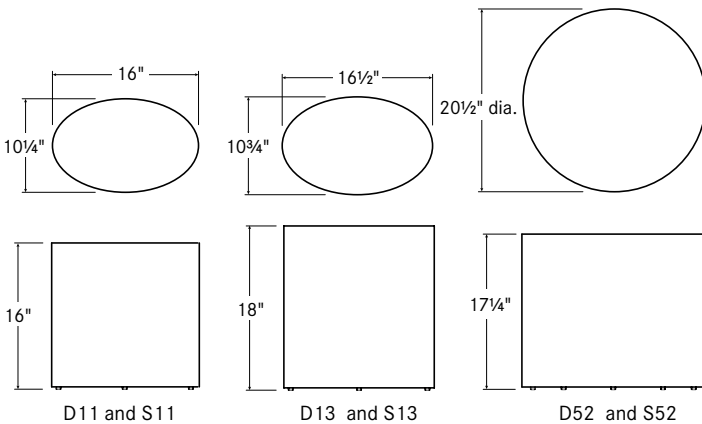

Drum Tables Overview

Veneer Selections

When specifying light finishes the natural characteristics of the wood will be visible and color will vary.

ASH Ash

Flat Cut

Standard Finish

871	870	839
837	860	861
865	836	866
872	805	845

ASH Select Finishes

M73	M72	M75
M74	M76	M77
M71		

Metal Base Finish Selections

- **BB** Brushed Graphite
- **B1** Brushed Brass

Note: Metal finish colors may vary between separately ordered skus.