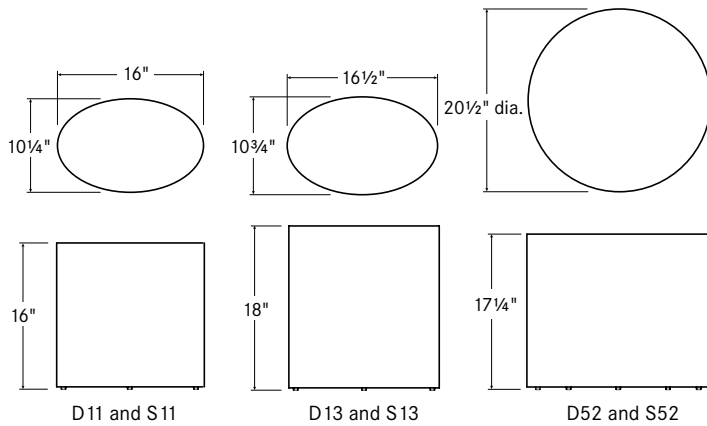

Drum Tables Overview

Finish Selections

When specifying light finishes the natural characteristics of the wood will be visible and color will vary. Therefore, exact color matches are not possible.

Veneer Selection

ASH Ash

ASH Ash

Standard Finish

- 871 870 839
- 837 860 861
- 865 836 866
- 872 805 845

Select Finishes

- M73 M71 M75
- M74 M76 M77

Metal Base Finish Selections

- **BB** Brushed Graphite
- **B1** Brushed Brass

Note: Metal finish colors may vary between separately ordered skus.