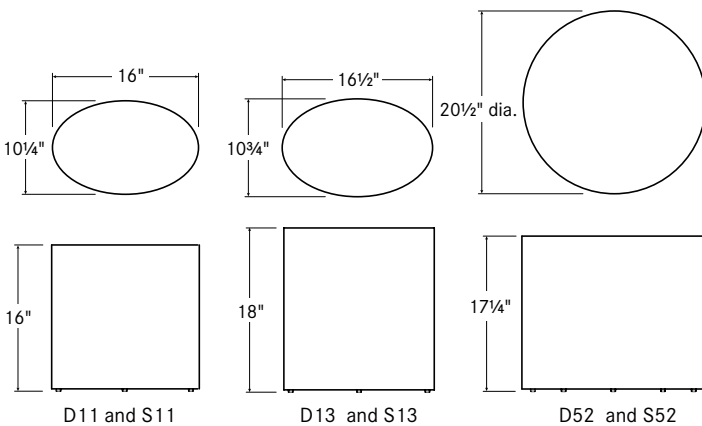

Drum Tables Overview

Veneer Selections

When specifying light finishes the natural characteristics of the wood will be visible and color will vary.

ASH Ash

Flat Cut

Standard Finish

871	870	839
837	860	861
865	836	866
872	805	845

ASH Select Finishes

M73	M72	M75
M74	M76	M77
M71		

Metal Base Finish Selections

- **BB** Brushed Graphite
- **B1** Brushed Brass

Note: Metal finish colors may vary between separately ordered skus.