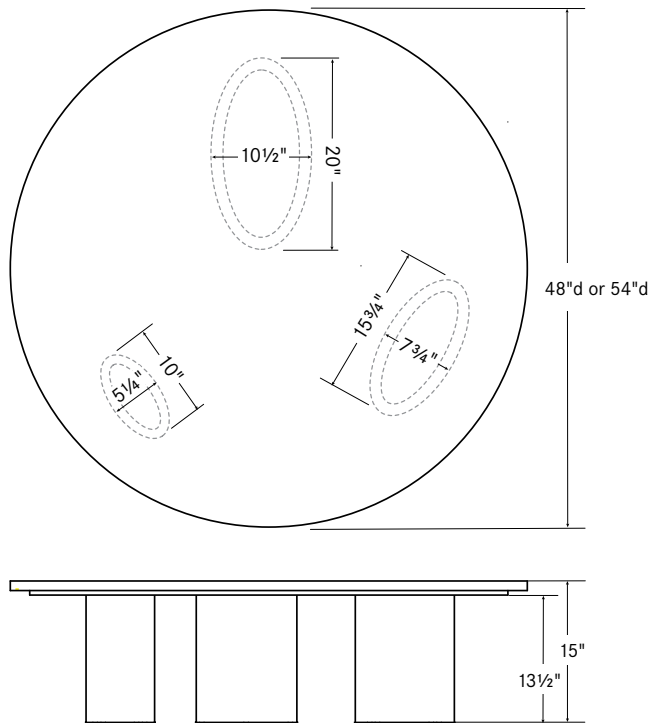

Coffee Tables Overview

Finish Selections

When specifying light finishes the natural characteristics of the wood will be visible and color will vary. Therefore, exact color matches are not possible.

Veneer Selection

Top Selection

ASH Ash

ASH Ash

Standard Finish

- 871 870 839
- 837 860 861
- 865 836 866
- 872 805 845

Select Finishes

- M73 M71 M75
- M74 M76 M77

Solid Surface Selection - Tops Only

MSI Surfaces Quartz - www.msisurfaces.com

Edge Profiles

Veneer

Quartz

Base Finish Selections

- **BB** Brushed Graphite
- **B1** Brushed Brass

Note: Metal finish colors may vary between separately ordered skus.