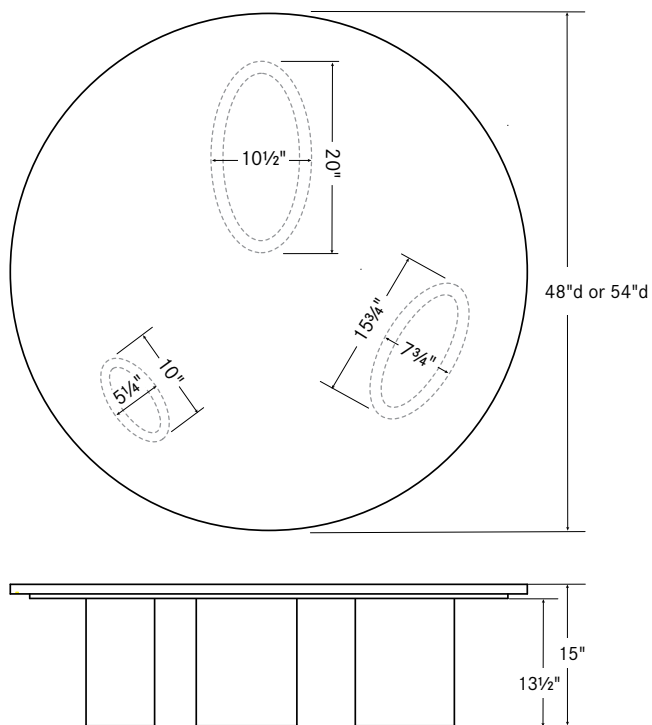

Coffee Tables Overview

Veneer Selections

When specifying light finishes the natural characteristics of the wood will be visible and color will vary.

Top Selection

ASH Ash

Flat Cut

Standard Finish

- 871 870 839
- 837 860 861
- 865 836 866
- 872 805 845

ASH Select Finishes

- M73 M72 M75
- M74 M76 M77
- M71

Solid Surface Selection - Tops Only

Edge Profiles

Veneer

Quartz

Base Finish Selections

- **BB** Brushed Graphite
- **B1** Brushed Brass

Note: Metal finish colors may vary between separately ordered skus.