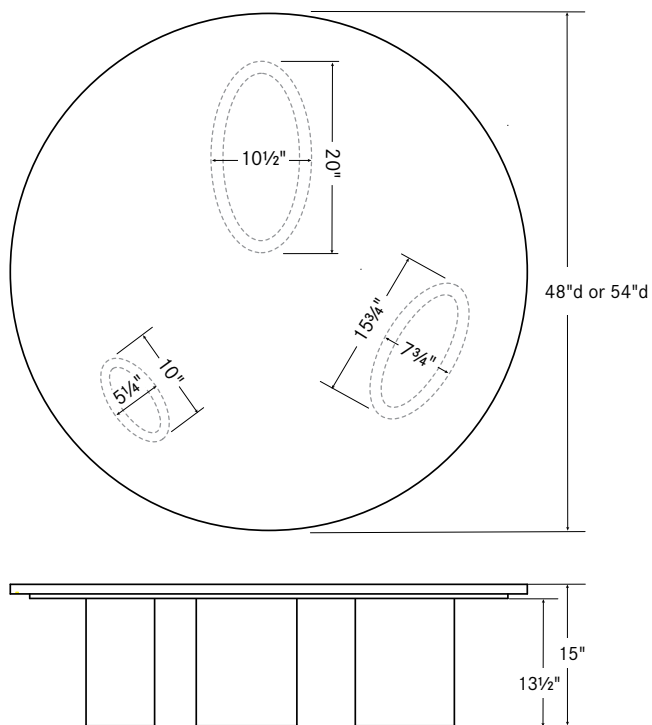

Coffee Tables Overview

Veneer Selections

When specifying light finishes the natural characteristics of the wood will be visible and color will vary.

Top Selection

ASH Ash

Flat Cut

Standard Finish

- 871 870 839
- 837 860 861
- 865 836 866
- 872 805 845

ASH Select Finishes

- M73 M72 M75
- M74 M76 M77
- M71

Solid Surface Selection - Tops Only

Corian® Quartz
Ethereal White - Polished

Edge Profiles

Veneer

Quartz

Base Finish Selections

- **BB** Brushed Graphite
- **B1** Brushed Brass

Note: Metal finish colors may vary between separately ordered skus.