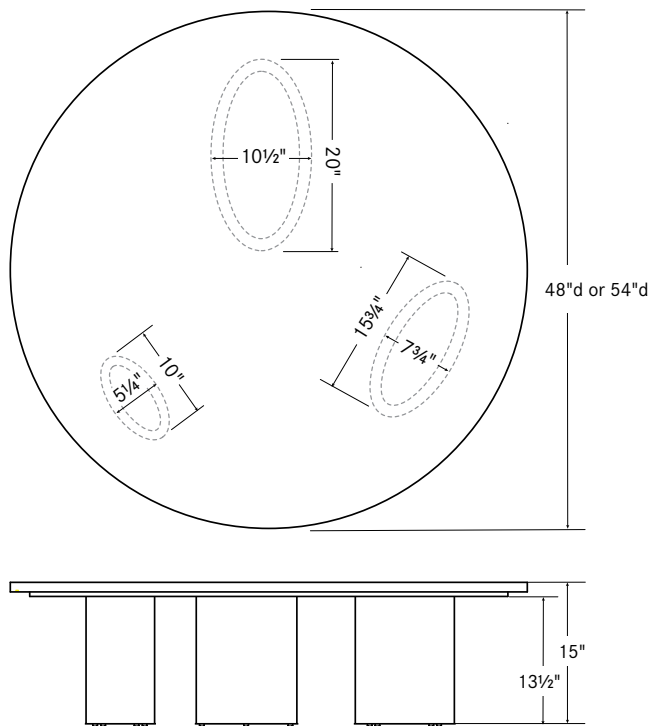

Coffee Tables Overview

Veneer Selections

When specifying light finishes the natural characteristics of the wood will be visible and color will vary.

Top Selection

ASH Ash

Flat Cut

Standard Finish

- 871 870 839
- 837 860 861
- 865 836 866
- 872 805 845

ASH Select Finishes

- M73 M72 M75
- M74 M76 M77
- M71

Solid Surface Selection - Tops Only

Corian® Quartz
Ethereal White - Polished

Edge Profiles

Veneer

Quartz

Base Finish Selections

- **BB** Brushed Graphite
- **B1** Brushed Brass

Note: Metal finish colors may vary between separately ordered skus.