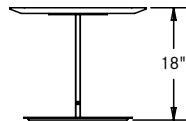

Note: Metal finish colors may vary between separately ordered skus.

Table Heights

Occasional Height

Conference Height

Mid Height/Lap Top

Bar Height

Edge Profiles

For Top Sizes - 18", 22", 16" x 22" Rectangular, 16" x 22" Oval