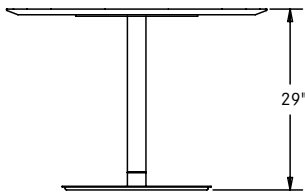

Note: Metal finish colors may vary between separately ordered skus.

Table Heights

Occasional Height

Conference Height

Mid Height/Lap Top

Bar Height

Edge Profiles

For Top Sizes - 18", 22", 16" x 22" Rectangular, 16" x 22" Oval