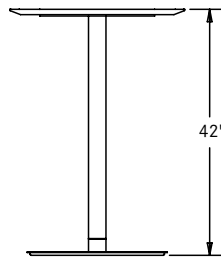

Note: Metal finish colors may vary between separately ordered skus.

Table Heights

Occasional Height

Conference Height

Mid Height/Lap Top

Bar Height

Edge Profiles

For Top Sizes - 18", 22", 16" x 22" Rectangular, 16" x 22" Oval