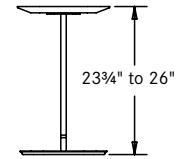

Note: Metal finish colors may vary between separately ordered skus.

Table Heights

Occasional Height

Conference Height

Mid Height/Lap Top

Bar Height

Edge Profiles

For Top Sizes - 18", 22", 16" x 22" Rectangular, 16" x 22" Oval