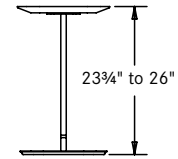

Note: Metal finish colors may vary between separately ordered skus.

Table Heights

Occasional Height

Conference Height

Mid Height/Lap Top

Bar Height

Edge Profiles

For Top Sizes - 18", 22", 16" x 22" Rectangular, 16" x 22" Oval