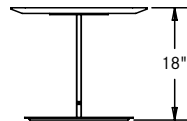

Note: Metal finish colors may vary between separately ordered skus.

Table Heights

Occasional Height

Conference Height

Mid Height/Lap Top

Bar Height

Edge Profiles

For Top Sizes - 18", 22", 16" x 22" Rectangular, 16" x 22" Oval