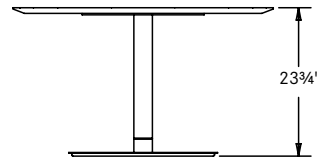

Note: Metal finish colors may vary between separately ordered skus.

Table Heights

Occasional Height

Conference Height

Mid Height/Lap Top

Bar Height

Edge Profiles

For Top Sizes - 18", 22", 16" x 22" Rectangular, 16" x 22" Oval