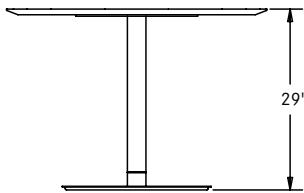

Note: Metal finish colors may vary between separately ordered skus.

Table Heights

Occasional Height

Conference Height

Mid Height/Lap Top

Bar Height

Edge Profiles

For Top Sizes - 18", 22", 16" x 22" Rectangular, 16" x 22" Oval