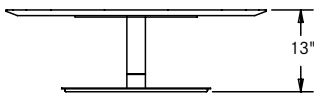

Note: Metal finish colors may vary between separately ordered skus.

Table Heights

Occasional Height

Conference Height

Mid Height/Lap Top

Bar Height

Edge Profiles

For Top Sizes - 18", 22", 16" x 22" Rectangular, 16" x 22" Oval