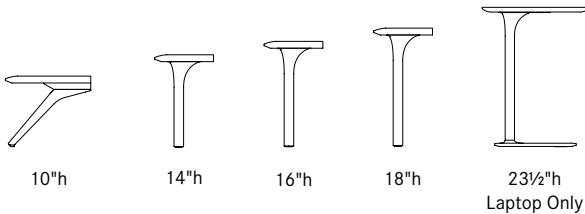

Leg Heights

Laminate Selection (Laptop Tables Only)

PLL Solid Laminate

Standard Solid

671 Designer White, Wilsonart D354-60 Matte Finish

Veneer Selections

When specifying light finishes the natural characteristics of the wood will be visible and color will vary.

OAK Oak

Rift Cut

Standard Finish

871 870 839

837 860 861

865 836 866

872 805 845

WLT Walnut

Flat Cut

Standard Finish

872 861

870 823

860 866

839

OAK Select Finishes

M73 M72 M75

M74 M76 M77

M71

Solid Surface Selection (Laptop Tables Only)

SSF Corian®

Standard Finish

CGW Glacier White

Edge Profiles

Veneer

Occasional Only

Veneer / Laminate/ Corian®

Laptop Tables Only