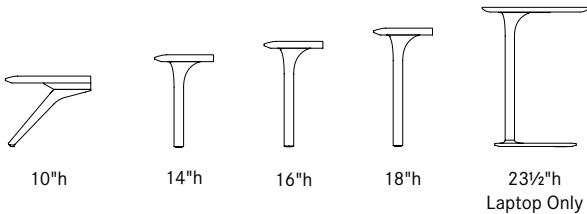

Leg Heights

Laminate Selection (Laptop Tables Only)

PLL Solid Laminate

Standard Solid

671 Designer White, Wilsonart D354-60 Matte Finish

Veneer Selections

When specifying light finishes the natural characteristics of the wood will be visible and color will vary.

OAK Oak
Rift Cut

Standard Finish

871 870 839
837 860 861
865 836 866
872 805 845

OAK Select Finishes

M73 M72 M75
M74 M76 M77
M71

WLT Walnut
Flat Cut

Standard Finish

872 861
870 823
860 866
839

Solid Surface Selection (Laptop Tables Only)

SSF Corian®

Standard Finish

CGW Glacier White

Edge Profiles

Veneer

Occasional Only

Veneer / Laminate/ Corian®

Laptop Tables Only