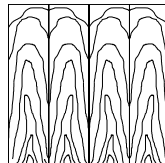

**Standard Features**

Bassa is a collection of occasional tables designed to function individually, available in three different heights ranging from 15" to 18". The Bassa collection offers two top options: solid ash and spun stainless steel brushed with a low sheen clear coat or brushed brass PVD finish. The stainless steel rod base features nylon non-marring glides and is available in three finishes: polished, brushed brass PVD, and matte black powder coat. Tables are offered in three sizes: 16", 20", and 42" in diameter.

**Veneer Selections**

When specifying light finishes the natural characteristics of the wood will be visible and color will vary.

**ASH Ash**

Solid Top

Standard Finish

871	870	839
837	860	861
865	836	866
872	805	845