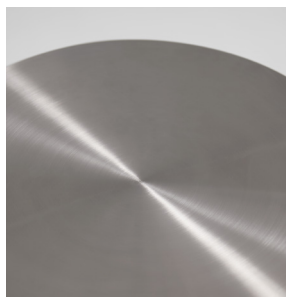

Spun Stainless Steel Top
Clearcoat Finish