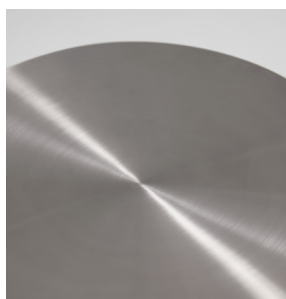

Spun Stainless Steel Top
Clearcoat Finish