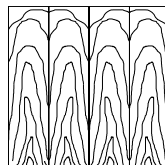

ASH Ash

Solid Top

Standard Finish

871	870	839
837	860	861
865	836	866
872	805	845

ASH Select Finishes

M73	M72	M75
M74	M76	M77
M71		

Edge Profiles

Solid Wood

For 16"d and 20"d
solid ash tops

For 42"d
solid ash tops

Spun Stainless Steel

For 16"d and 20"d
stainless steel tops

For 42"d
stainless steel tops

Base Finish Selections

PS Polished Stainless Steel

finish - upcharge applies

BK Matte Black Powder Coat

B1 Brushed Brass

Note: Metal finish colors may vary between separately ordered skus.