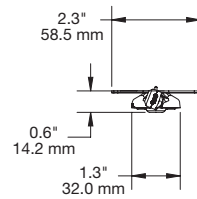

Dual Micro Plunger Sensor with Medallion (DN GR22W):