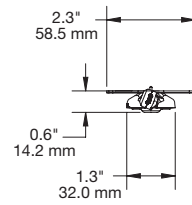

SPECIFICATIONS

Micro Plunger Sensor with Medallion Sensor (DN GR21W):