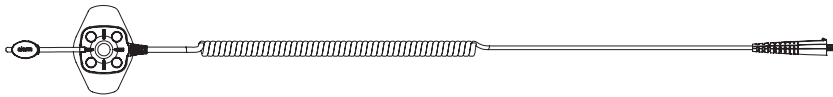

SPECIFICATIONS

Micro Plunger Sensor with Medallion Sensor (DN GR21W):