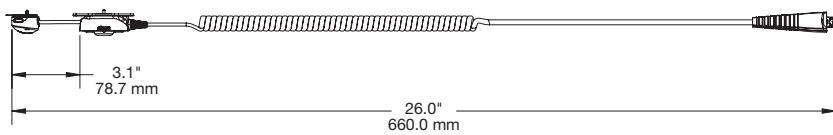

Dual Micro Plunger Sensor with Medallion (DN GR22W):