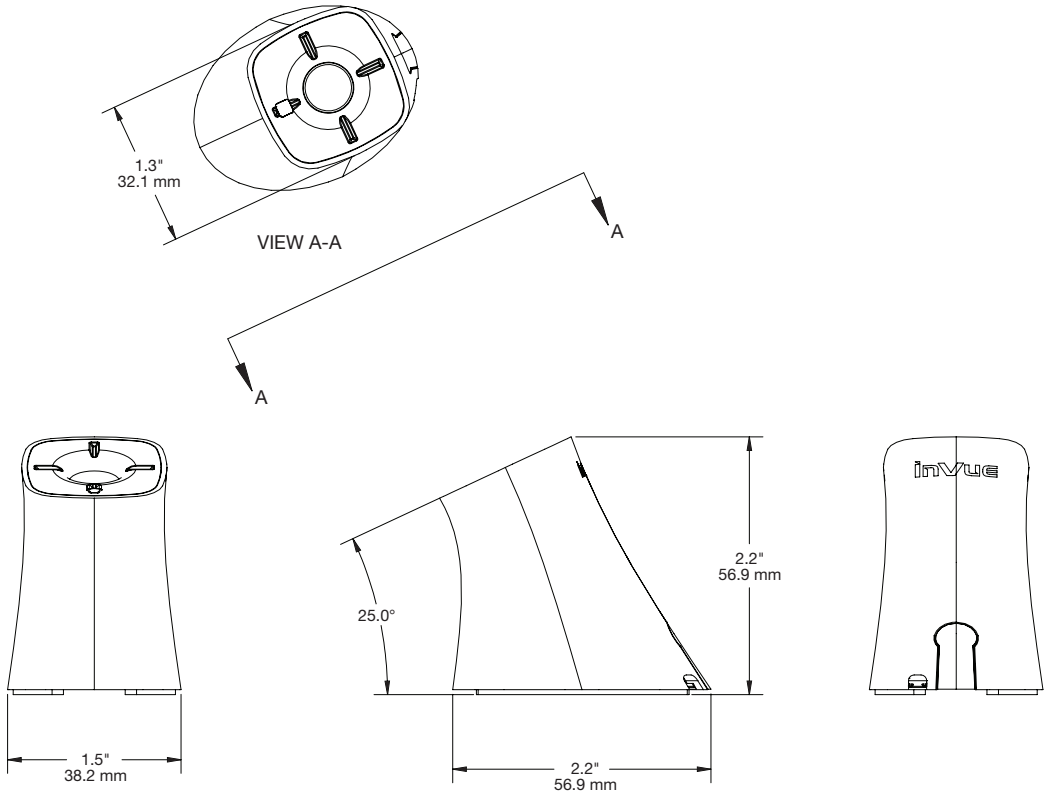

Micro Plunger Sensor with Medallion Sensor (DN GR21W):

Dual Micro Plunger Sensor with Medallion (DN GR22W):

SPECIFICATIONS

Display Only Angled Stand (DNDS24):

PRODUCT ORDERING

| ORDER CODE | DESCRIPTION | NOTES |
|----------------------|--|--|
| ZA2600-W ZA2600-B | Zips Single Port Alarm Unit - White Zips Single Port Alarm Unit - Black | |
| ZA2601-W ZA2601-B | Zips 4-Port Alarm Unit - White Zips 4-Port Alarm Unit - Black | |
| ZA2400-W ZA2400-B | Zips Cascade Camera Landing Pad - White Zips Cascade Camera Landing Pad - Black | |
| ZA2302-W ZA2302-B | Zips Cascade Camera Sensor - White Zips Cascade Camera Sensor - Black | |
| ZA2304-W ZA2304-B | Mini Loop Sensor - White Mini Loop Sensor - Black | |
| ZA2700-W ZA2700-B | Zips Mini Sensor - White Zips Mini Sensor - Black | |
| ZA2701-W ZA2701-B | Zips Stylus Sensor - White Zips Stylus Sensor - Black | |
| ZA2702-W ZA2702-B | Zips Laptop Sensor - White Zips Laptop Sensor - Black | |
| ZA2703-W ZA2703-B | Zips Locking Noose Sensor - White Zips Locking Noose Sensor - Black | |
| ZA2704-W ZA2704-B | Zips Flexible Sensor - White Zips Flexible Sensor - Black | |
| ZA2705-W ZA2705-B | Zips Shaver Sensor - White Zips Shaver Sensor - Black | |
| ZA2800-W ZA2800-B | Zips Cable Extender 9 inch - White Zips Cable Extender 9 inch - Black | |
| ZA2801-W ZA2801-B | Zips Cable Extender 18 inch - White Zips Cable Extender 18 inch - Black | |
| ZA2806-W ZA2806-B | Zips Cable Extender 36 inch - White Zips Cable Extender 36 inch - Black | › 4 Pack › 4 Pack |
| ZA2900-W ZA2900-B | Zips Stand Table Mount - White Zips Stand Table Mount - Black | |
| ZA2901-W ZA2901-B | Zips Stand Remote Adapter - White Zips Stand Remote Adapter - Black | |
| ZA2902-W ZA2902-B | Zips Wall Mount and Base - White Zips Wall Mount and Base - Black | › DNDS24 stand required › For electric shavers |
| DNGR21W | Micro Plunger Sensor with Medallion Sensor | › DNDS24 stand required › For electric shavers with detachable head |
| DNGR22W | Dual Micro Plunger Sensor with Medallion | › DNGR21W or DNGR22W sensor required › For electric shavers |
| DNDS24 | Display Only Angled Stand | |