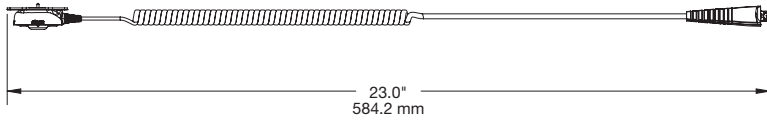

SPECIFICATIONS

Micro Plunger Sensor with Medallion Sensor (DN GR21W):