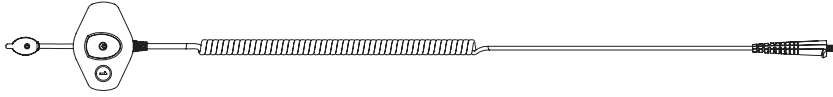

SPECIFICATIONS

Micro Plunger Sensor with Medallion Sensor (DN GR21W):