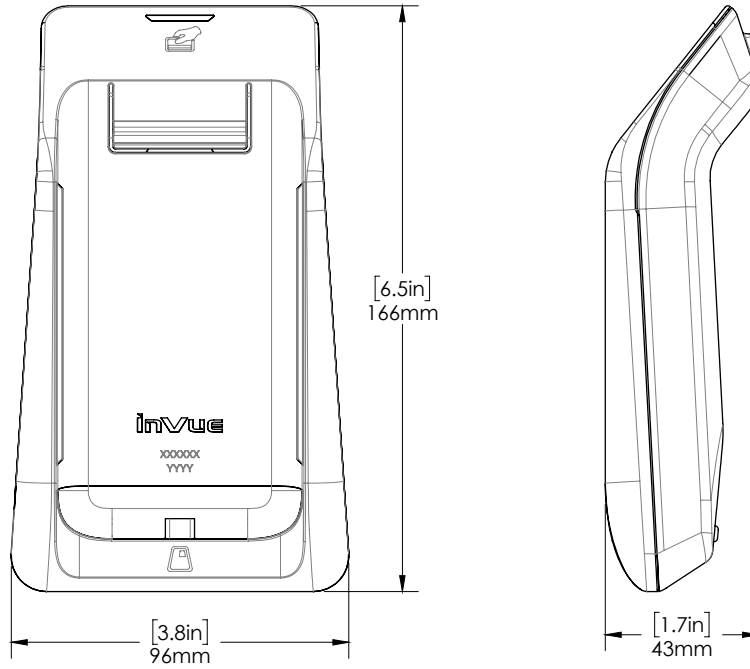

NE360 / Technical Specifications

SPECIFICATIONS

Payment center stand, swivel, tablet adapter (CT3003):

Payment center HUB: 3 USBA, 1 USB C, 1 Ethernet (CT3005):

NETWORK HUB (MAX DATA RATE: 480 MBPS)

CONNECTOR	VOLTAGE, DC	MAX CURRENT
USB-A 2.0 CHARGE/DATA	5	1.4A
USB-A 2.0 DATA	5	0.5A
USB-C 3.0 DATA	5	0.9A
USB-A 3.0 DATA	5	0.5A
GIGABIT ETHER-NET PORT, RJ45	Max data rate: 480 Mbps	

SPECIFICATIONS

Payment center tablet adapter USB-C cable with guide and cap (CT3011):

SPECIFICATIONS

Payment Device Cradle counter/wall dock (CT3020):

NE360 / Technical Specifications

ingenico iSMP4 cradle: (CT3066)

ingenico Link2500i cradle: (CT3071)

NE360 / Technical Specifications

SPECIFICATIONS

Verifone E355 CHARGE ONLY Cradle (CT3088):

ingenico Link2500 standard Cradle (CT3099):

NE360 / Technical Specifications

SPECIFICATIONS