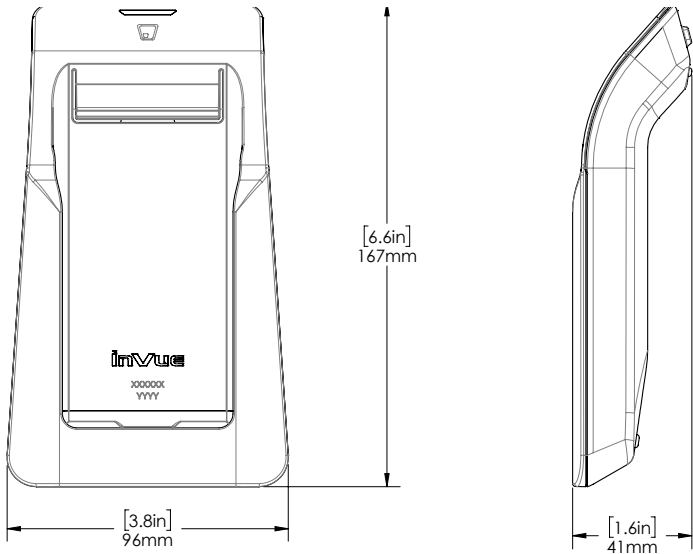

ingenico Link2500i cradle: (CT3071)