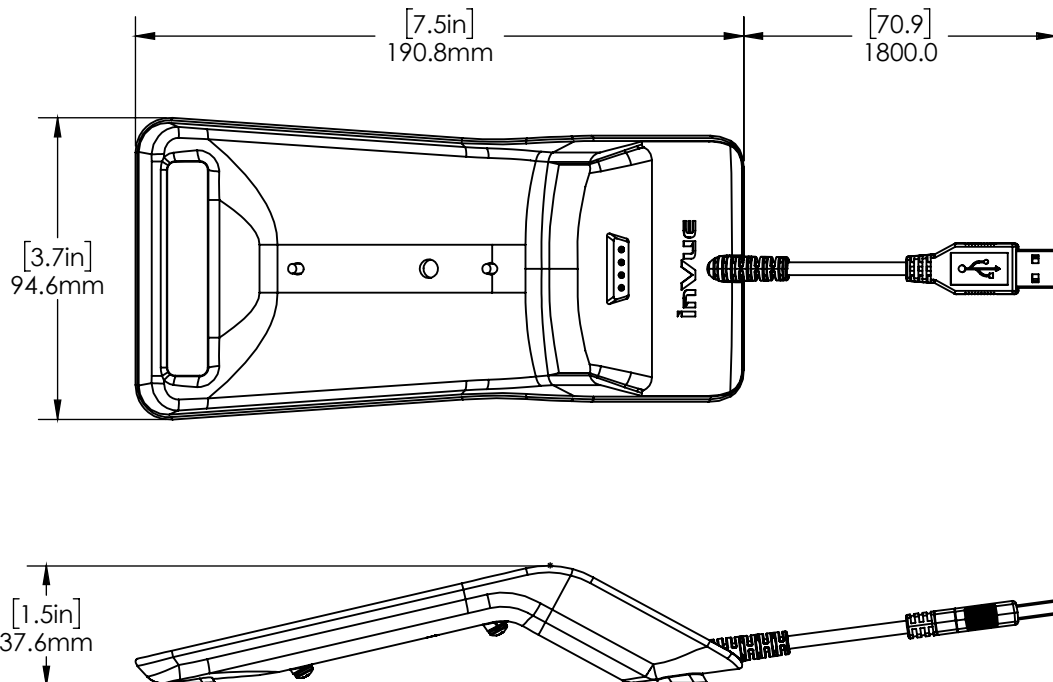

NE360 / Technical Specifications

SPECIFICATIONS

Payment center stand, swivel, tablet adapter (CT3003):

Payment center HUB: 3 USBA, 1 USB C, 1 Ethernet (CT3005):

NETWORK HUB (MAX DATA RATE: 480 MBPS)

CONNECTOR	VOLTAGE, DC	MAX CURRENT
USB-A 2.0 CHARGE/DATA	5	1.4A
USB-A 2.0 DATA	5	0.5A
USB-C 3.0 DATA	5	0.9A
USB-A 3.0 DATA	5	0.5A
GIGABIT ETHER-NET PORT, RJ45	Max data rate: 480 Mbps	

SPECIFICATIONS

Payment center tablet adapter USB-C cable with guide and cap (CT3011):

SPECIFICATIONS

Payment Device Cradle counter/wall dock (CT3020):

NE360 / Technical Specifications

ingenico iSMP4 cradle: (CT3066)

ingenico Link2500i cradle: (CT3071)

NE360 / Technical Specifications

SPECIFICATIONS

Verifone E355 CHARGE ONLY Cradle (CT3088):

ingenico Link2500 standard Cradle (CT3099):

NE360 / Technical Specifications

SPECIFICATIONS

Verifone E285 Cradle (CT3002)

NE360 / Technical Specifications

SPECIFICATIONS

NE360 Payment Center Cradle Lock (CT3073):

NE360C Zebra ET5X Backplate (CT3082):

NE360 / Technical Specifications

SPECIFICATIONS