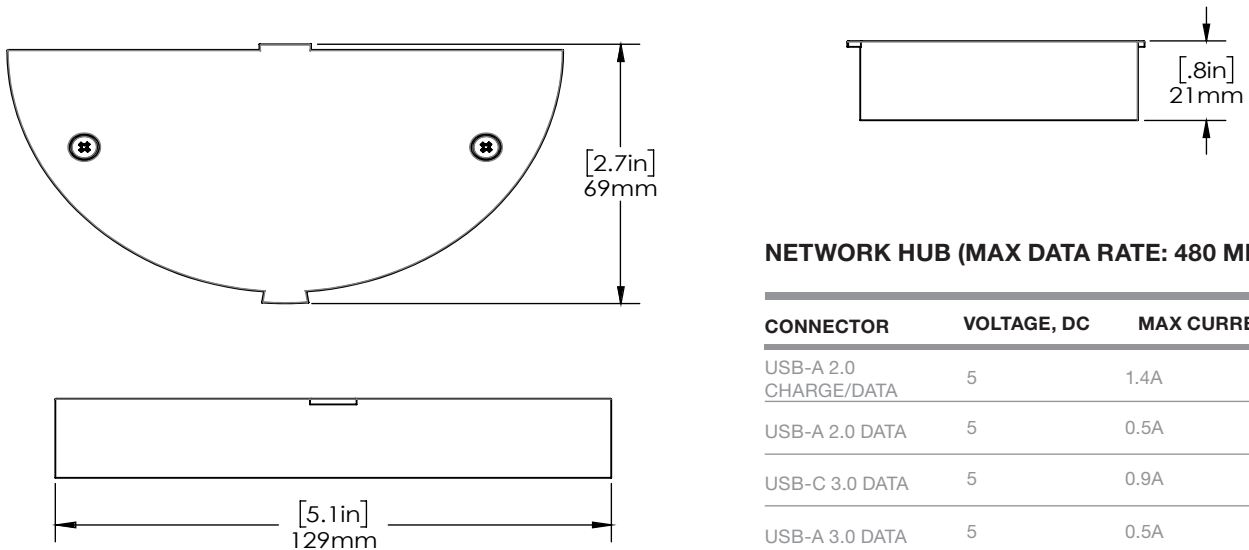

NE360 / Technical Specifications

SPECIFICATIONS

Payment center stand, swivel, tablet adapter (CT3003):

Payment center HUB: 3 USBA, 1 USB C, 1 Ethernet (CT3005):

NETWORK HUB (MAX DATA RATE: 480 MBPS)

CONNECTOR	VOLTAGE, DC	MAX CURRENT
USB-A 2.0 CHARGE/DATA	5	1.4A
USB-A 2.0 DATA	5	0.5A
USB-C 3.0 DATA	5	0.9A
USB-A 3.0 DATA	5	0.5A
GIGABIT ETHER-NET PORT, RJ45	Max data rate: 480 Mbps	

SPECIFICATIONS

Payment center tablet adapter USB-C cable with guide and cap (CT3011):

SPECIFICATIONS

Payment Device Cradle counter/wall dock (CT3020):

NE360 / Technical Specifications

ingenico iSMP4 cradle: (CT3066)