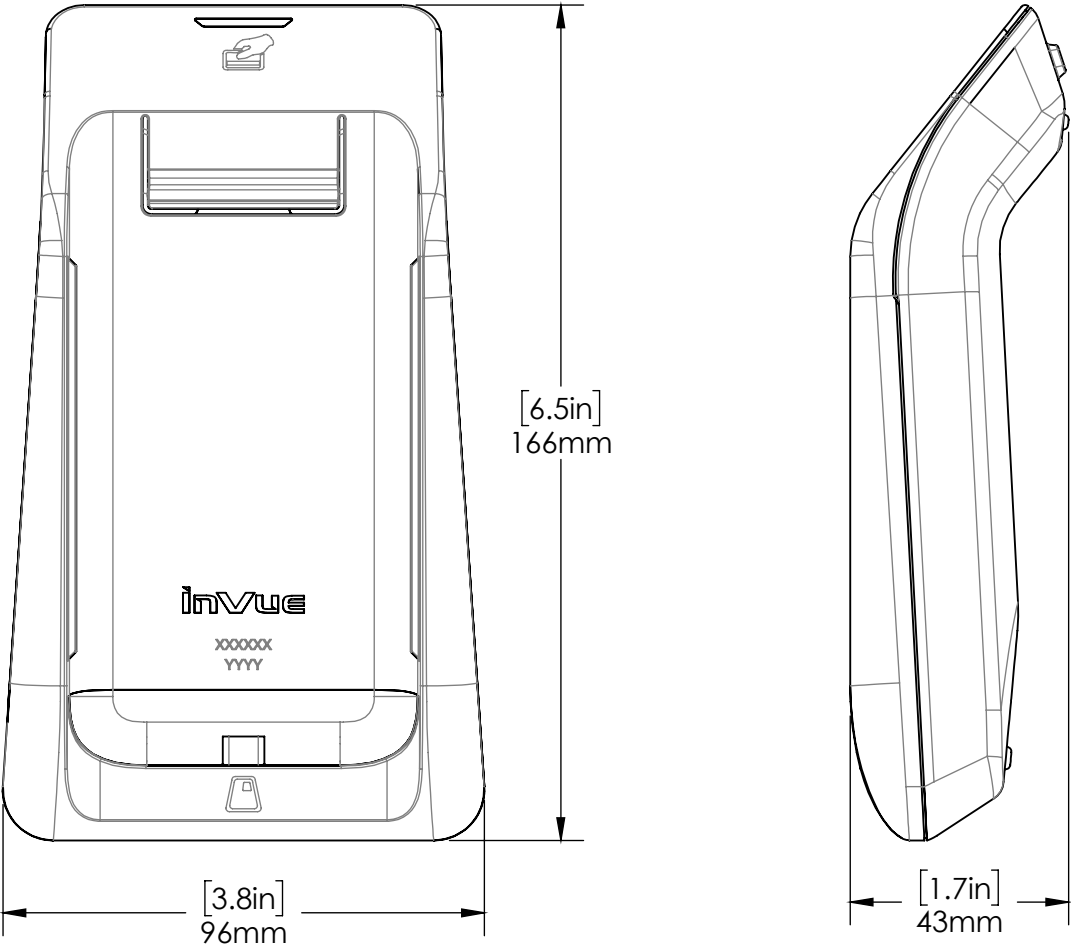

NE360 / Technical Specifications

SPECIFICATIONS

Payment center stand, swivel, tablet adapter (CT3003):

Payment center HUB: 3 USBA, 1 USB C, 1 Ethernet (CT3005):

NETWORK HUB (MAX DATA RATE: 480 MBPS)

CONNECTOR	VOLTAGE, DC	MAX CURRENT
USB-A 2.0 CHARGE/DATA	5	1.4A
USB-A 2.0 DATA	5	0.5A
USB-C 3.0 DATA	5	0.9A
USB-A 3.0 DATA	5	0.5A
GIGABIT ETHER-NET PORT, RJ45	Max data rate: 480 Mbps	

SPECIFICATIONS

Payment center tablet adapter USB-C cable with guide and cap (CT3011):

SPECIFICATIONS

Payment Device Cradle counter/wall dock (CT3020):

NE360 / Technical Specifications

ingenico iSMP4 cradle: (CT3066)

ingenico Link2500i cradle: (CT3071)

NE360 / Technical Specifications

SPECIFICATIONS

Verifone E355 CHARGE ONLY Cradle (CT3088):

ingenico Link2500 standard Cradle (CT3099):

NE360 / Technical Specifications

SPECIFICATIONS

Verifone E285 Cradle (CT3002)

NE360 / Technical Specifications

SPECIFICATIONS

NE360 Payment Center Cradle Lock (CT3073):

NE360C Zebra ET5X Backplate (CT3082):

NE360 / Technical Specifications

SPECIFICATIONS