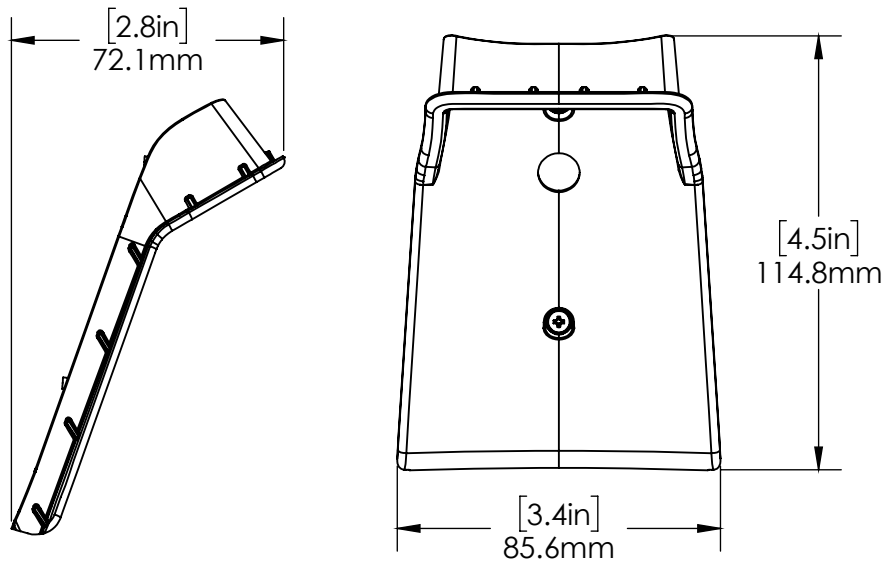

SPECIFICATIONS

Payment center tablet adapter USB-C cable with guide and cap (CT3011):

SPECIFICATIONS

Payment Device Cradle counter/wall dock (CT3020):

NE360 / Technical Specifications

ingenico iSMP4 cradle: (CT3066)

ingenico Link2500i cradle: (CT3071)

NE360 / Technical Specifications

SPECIFICATIONS

Verifone E355 CHARGE ONLY Cradle (CT3088):

ingenico Link2500 standard Cradle (CT3099):

NE360 / Technical Specifications

SPECIFICATIONS

Verifone E285 Cradle (CT3002)

NE360 / Technical Specifications

SPECIFICATIONS

NE360 Payment Center Cradle Lock (CT3073):

NE360C Zebra ET5X Backplate (CT3082):

NE360 / Technical Specifications

SPECIFICATIONS