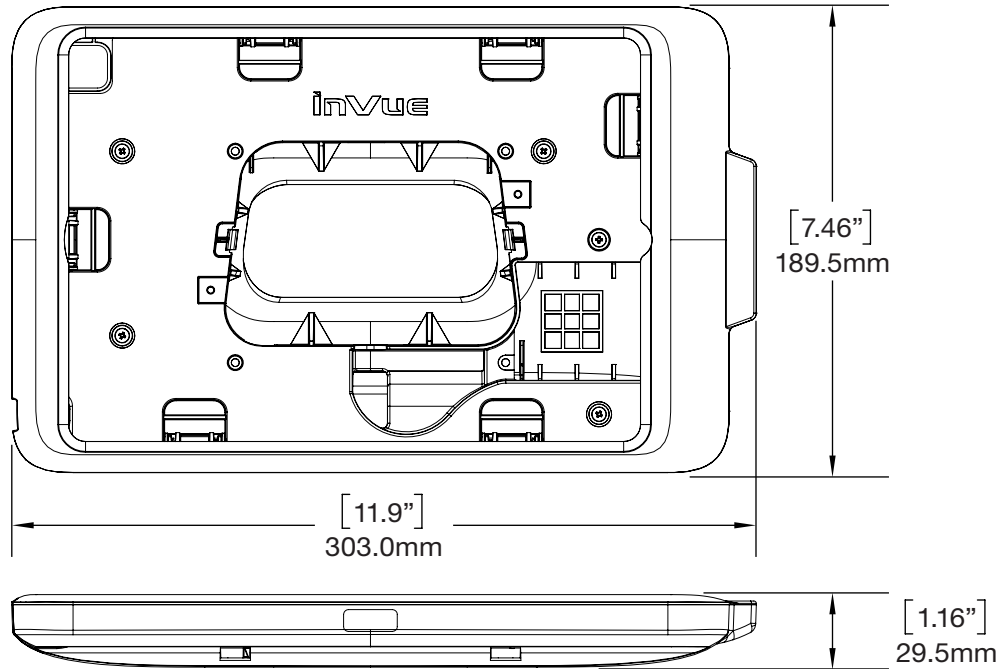

NE360 / Technical Specifications

SPECIFICATIONS

iPad 9.7 (Gen 5 & 6) & iPad 10.2 (Gen 7, 8 & 9) Case (CT3104):