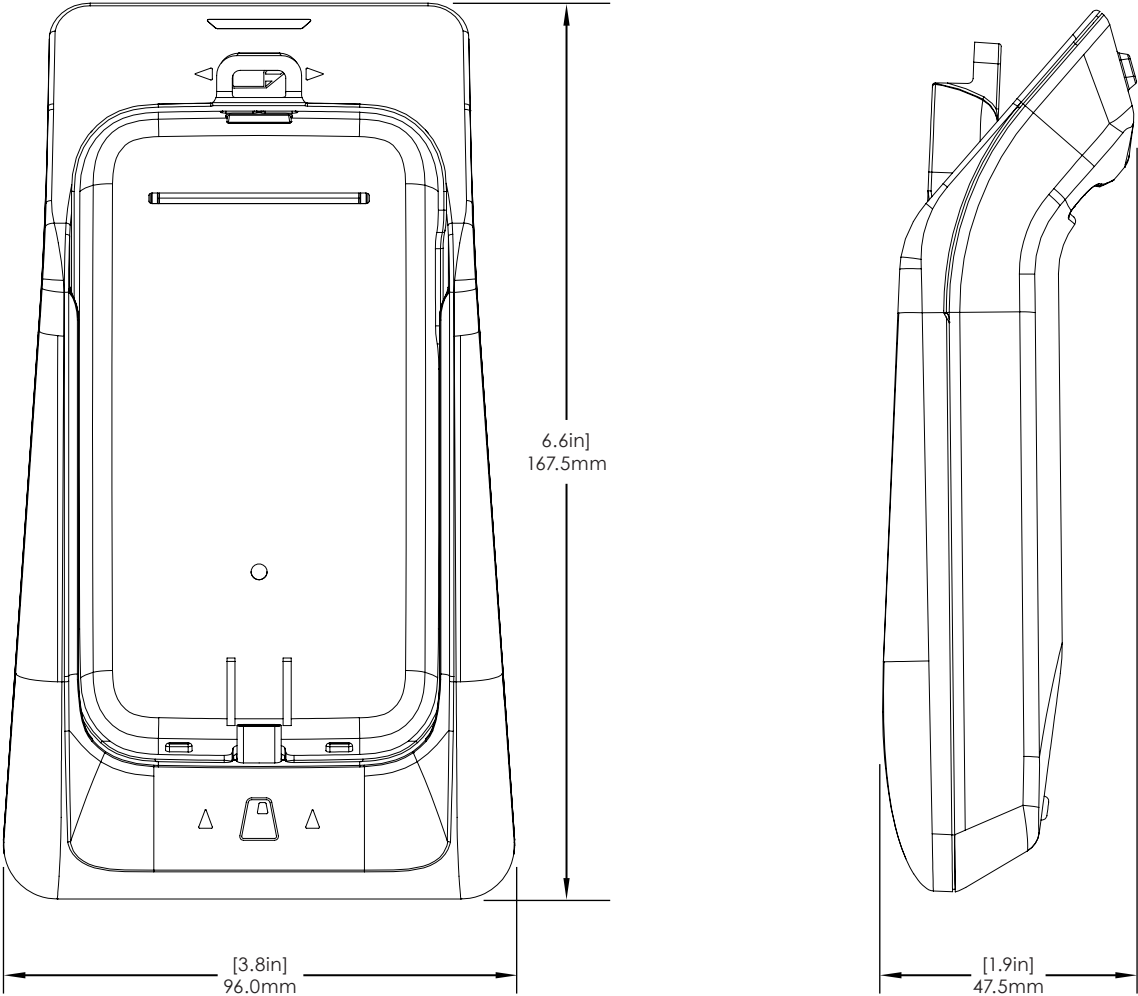

iPad 9.7 (Gen 5 & 6) & iPad 10.2 (Gen 7, 8 & 9) Case (CT3104):

iPad 10.9 (Gen 10) Cosmetic Case (CT3184)

NE360 / Technical Specifications

SPECIFICATIONS

Ayden AMS1 CHARGE ONLY Cradle (CT3188):

SPECIFICATIONS

Zebra ET40/45 10in Battery Cover (CT1512):

Honeywell EDA10 Rear Cover (CT1514):

NE360 / Technical Specifications

NE360C - PAYMENT CENTER

ORDER CODE	DESCRIPTION
CT3003	Payment center stand, swivel, tablet adapter
CT3005	Payment center HUB: 3 USBA, 1 USB C, 1 Ethernet
CT3006	Payment Center Hub extender cable
CT3009	Payment center tablet case Surface GO 2, 3 & 4
CT3068	Payment center tablet case Zebra ET5x 10in
CT3018	Payment center mount adhesive replacement, 32 pieces
CT3019	Payment center tablet mount replacement adhesive, 16 pieces
CT3021	Payment center bolt mount kit
CT3073	NE360 Payment Center Cradle Lock
CT3007	Payment center tablet adapter
CT3074	Payment center tablet adapter handstrap replacement
CT3081	Payment center tablet adapter cable for Zebra ET51 10in
CT3082	Zebra ET5X Backplate - Required if not using a case
CT1512	Zebra ET40/45 10in Battery Cover
CT1514	Honeywell EDA10 Rear Cover
CT3011	Payment center tablet adapter USB-C cable with guide and cap
CT3103	Apple lightning charge/data cable assembly
CT3104	iPad 9.7(G6),10.2(G7,8)case (requires CT3103)
CT3184	iPad 10.9 (G10) Cosmetic Case
CT3151	Shoulder Strap Clips, 2 pieces
CT3098	Tablet Adapter Removal Tool
CT3170	Stand Adhesive Removal Tool
PS567-AUS PS567-EU PS567-JPN PS567-UK PS567-US	24V/5A power supply; 120W (Use for payment center stand)