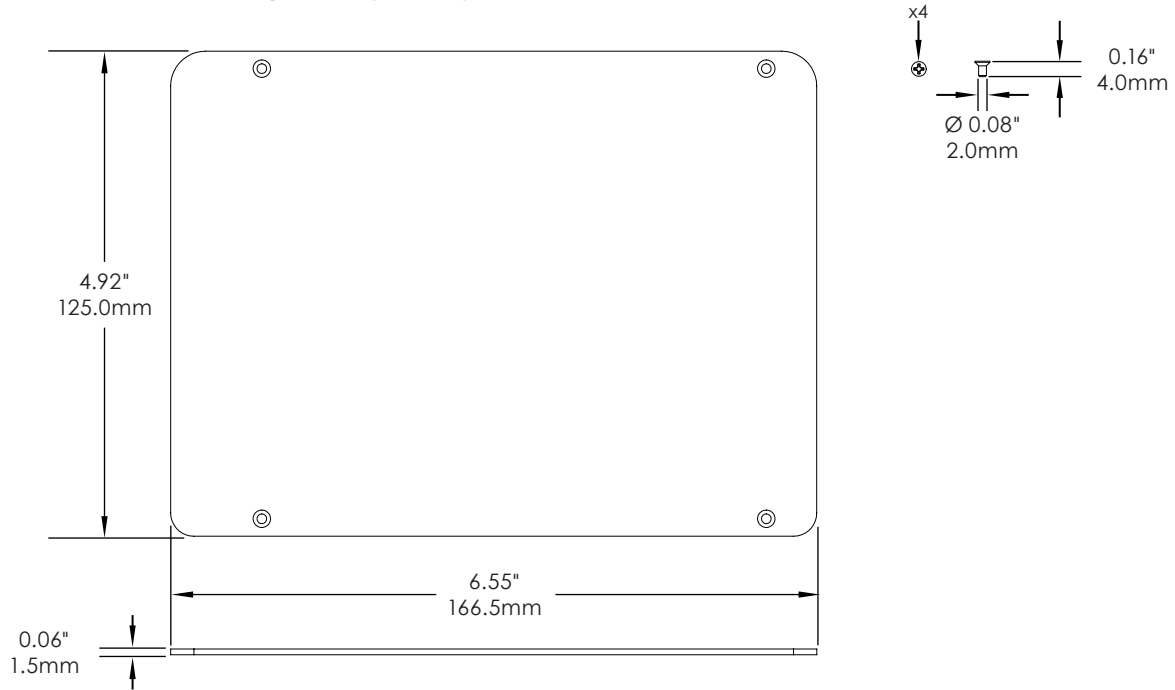

SPECIFICATIONS

Zebra ET40/45 10in Battery Cover (CT1512):