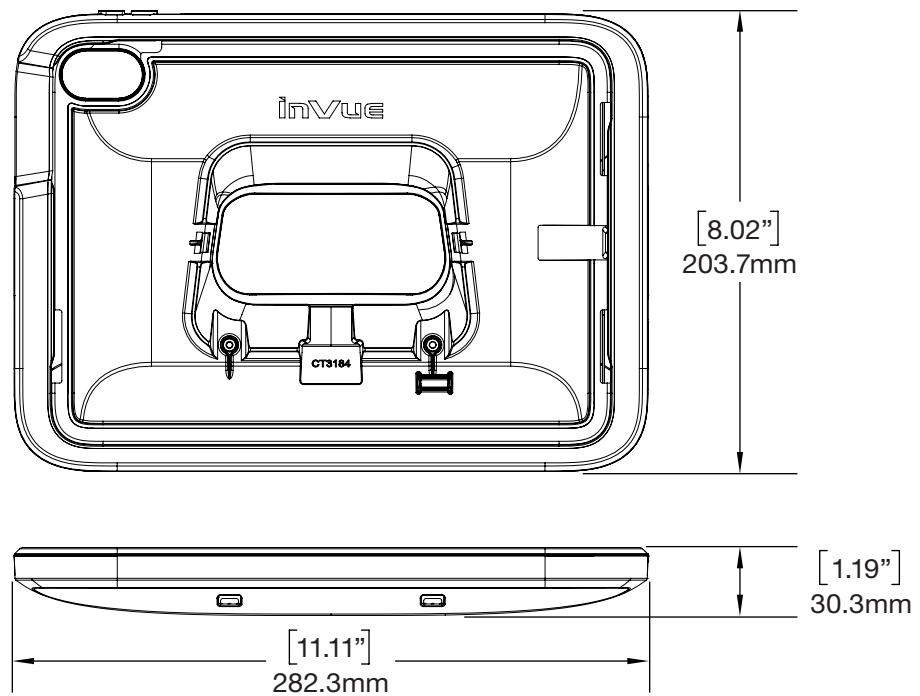

iPad 10.9 (Gen 10) Cosmetic Case (CT3184)