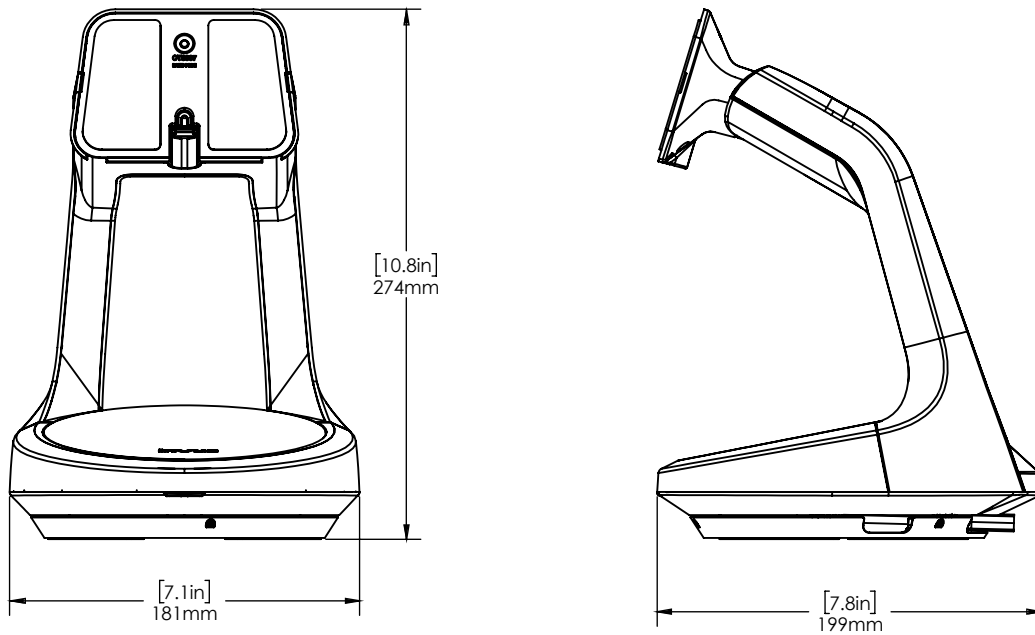

NE360 / Technical Specifications

SPECIFICATIONS

Payment center stand, swivel, tablet adapter (CT3003):

Payment center HUB: 3 USBA, 1 USB C, 1 Ethernet (CT3005):

NETWORK HUB (MAX DATA RATE: 480 MBPS)

CONNECTOR	VOLTAGE, DC	MAX CURRENT
USB-A 2.0 CHARGE/DATA	5	1.4A
USB-A 2.0 DATA	5	0.5A
USB-C 3.0 DATA	5	0.9A
USB-A 3.0 DATA	5	0.5A
GIGABIT ETHER-NET PORT, RJ45	Max data rate: 480 Mbps	

SPECIFICATIONS

Payment center tablet adapter USB-C cable with guide and cap (CT3011):

SPECIFICATIONS

Payment Device Cradle counter/wall dock (CT3020):

NE360 / Technical Specifications

ingenico iSMP4 cradle: (CT3066)

ingenico Link2500i cradle: (CT3071)

NE360 / Technical Specifications

SPECIFICATIONS

Verifone E355 CHARGE ONLY Cradle (CT3088):

ingenico Link2500 standard Cradle (CT3099):

NE360 / Technical Specifications

SPECIFICATIONS

Verifone E285 Cradle (CT3002)

NE360 / Technical Specifications

SPECIFICATIONS

NE360 Payment Center Cradle Lock (CT3073):

NE360C Zebra ET5X Backplate (CT3082):

NE360 / Technical Specifications

SPECIFICATIONS