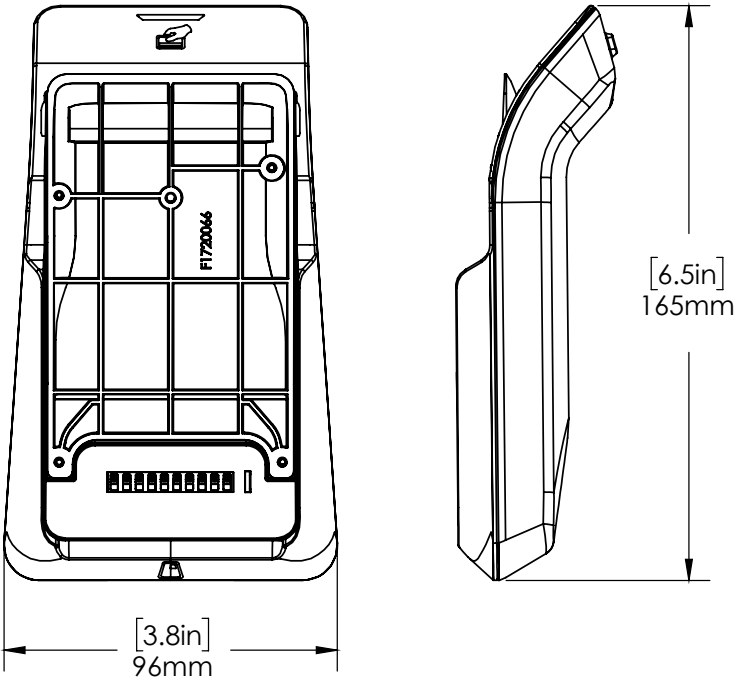

NE360 / Technical Specifications

SPECIFICATIONS

Payment center stand, swivel, tablet adapter (CT3003):

Payment center HUB: 3 USBA, 1 USB C, 1 Ethernet (CT3005):

NETWORK HUB (MAX DATA RATE: 480 MBPS)

CONNECTOR	VOLTAGE, DC	MAX CURRENT
USB-A 2.0 CHARGE/DATA	5	1.4A
USB-A 2.0 DATA	5	0.5A
USB-C 3.0 DATA	5	0.9A
USB-A 3.0 DATA	5	0.5A
GIGABIT ETHER-NET PORT, RJ45	Max data rate: 480 Mbps	

SPECIFICATIONS

Payment center tablet adapter USB-C cable with guide and cap (CT3011):

SPECIFICATIONS

Payment Device Cradle counter/wall dock (CT3020):

NE360 / Technical Specifications

ingenico iSMP4 cradle: (CT3066)

ingenico Link2500i cradle: (CT3071)

NE360 / Technical Specifications

SPECIFICATIONS

Verifone E355 CHARGE ONLY Cradle (CT3088):

ingenico Link2500 standard Cradle (CT3099):

NE360 / Technical Specifications

SPECIFICATIONS