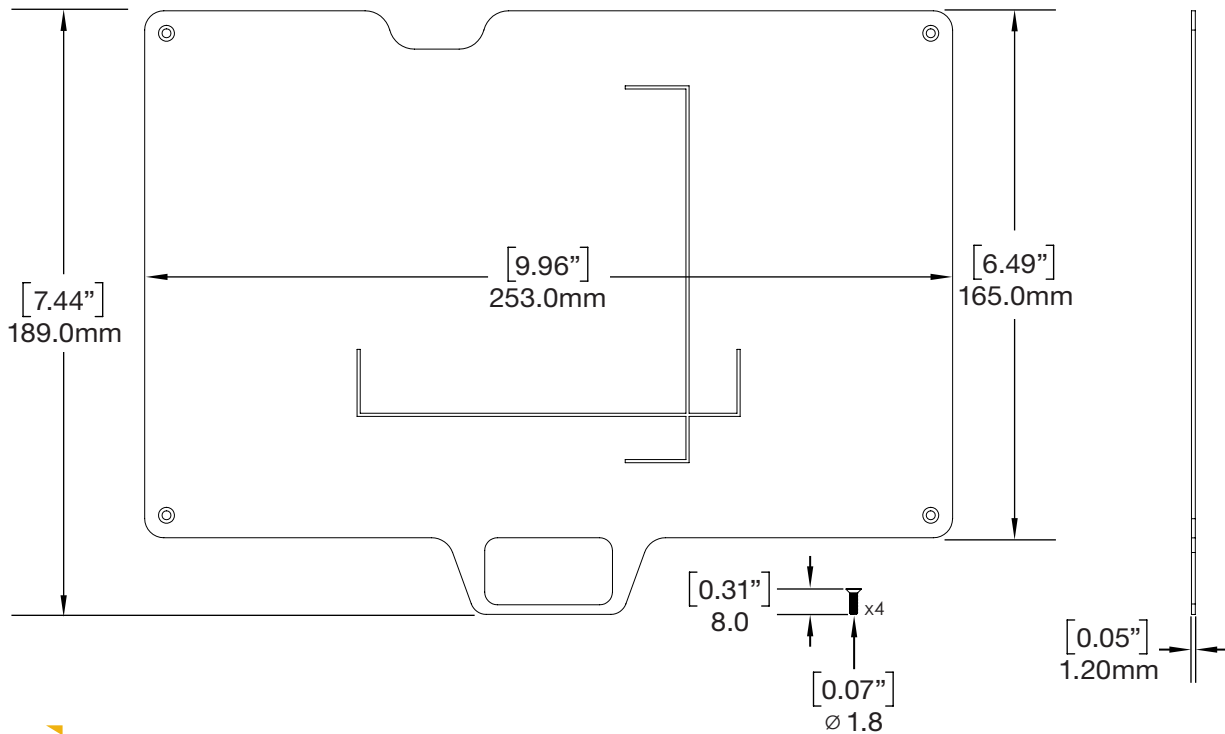

NE360 / Technical Specifications

SPECIFICATIONS

Payment center stand, swivel, tablet adapter (CT3003):

Payment center HUB: 3 USBA, 1 USB C, 1 Ethernet (CT3005):

NETWORK HUB (MAX DATA RATE: 480 MBPS)

CONNECTOR	VOLTAGE, DC	MAX CURRENT
USB-A 2.0 CHARGE/DATA	5	1.4A
USB-A 2.0 DATA	5	0.5A
USB-C 3.0 DATA	5	0.9A
USB-A 3.0 DATA	5	0.5A
GIGABIT ETHER-NET PORT, RJ45	Max data rate: 480 Mbps	

Verifone E285 Cradle (CT3002)

NE360 / Technical Specifications

SPECIFICATIONS

NE360 Payment Center Cradle Lock (CT3073):

NE360C Zebra ET5X Backplate (CT3082):

NE360 / Technical Specifications

SPECIFICATIONS