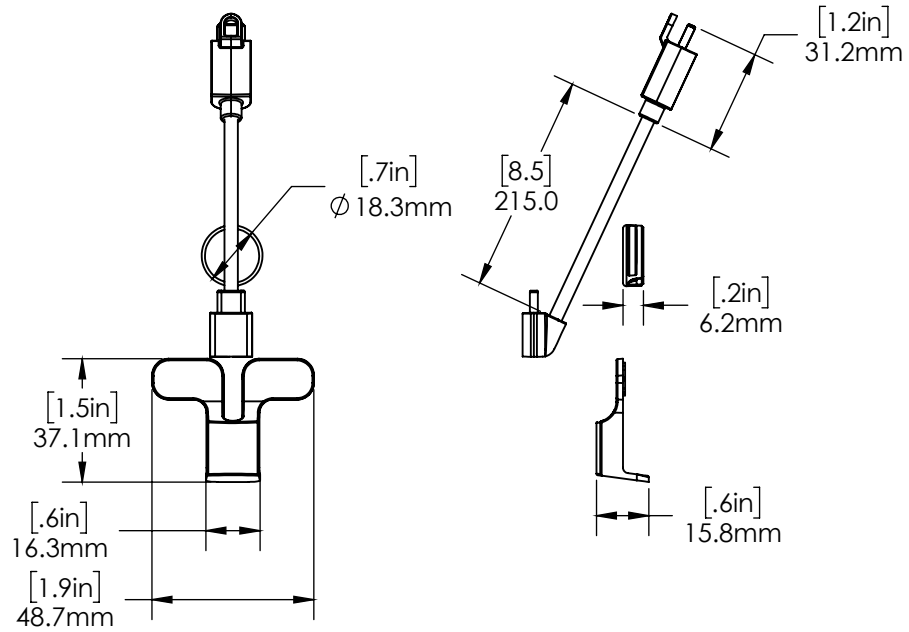

NE360 / Technical Specifications

SPECIFICATIONS

Payment center stand, swivel, tablet adapter (CT3003):

Payment center HUB: 3 USBA, 1 USB C, 1 Ethernet (CT3005):

NETWORK HUB (MAX DATA RATE: 480 MBPS)

CONNECTOR	VOLTAGE, DC	MAX CURRENT
USB-A 2.0 CHARGE/DATA	5	1.4A
USB-A 2.0 DATA	5	0.5A
USB-C 3.0 DATA	5	0.9A
USB-A 3.0 DATA	5	0.5A
GIGABIT ETHER-NET PORT, RJ45	Max data rate: 480 Mbps	

SPECIFICATIONS

Payment center tablet adapter USB-C cable with guide and cap (CT3011):

SPECIFICATIONS

Payment Device Cradle counter/wall dock (CT3020):

NE360 / Technical Specifications

ingenico iSMP4 cradle: (CT3066)

ingenico Link2500i cradle: (CT3071)

NE360 / Technical Specifications

SPECIFICATIONS

Verifone E355 CHARGE ONLY Cradle (CT3088):

ingenico Link2500 standard Cradle (CT3099):

NE360 / Technical Specifications

SPECIFICATIONS

Verifone E285 Cradle (CT3002)

NE360 / Technical Specifications

SPECIFICATIONS

NE360 Payment Center Cradle Lock (CT3073):

NE360C Zebra ET5X Backplate (CT3082):

NE360 / Technical Specifications

SPECIFICATIONS