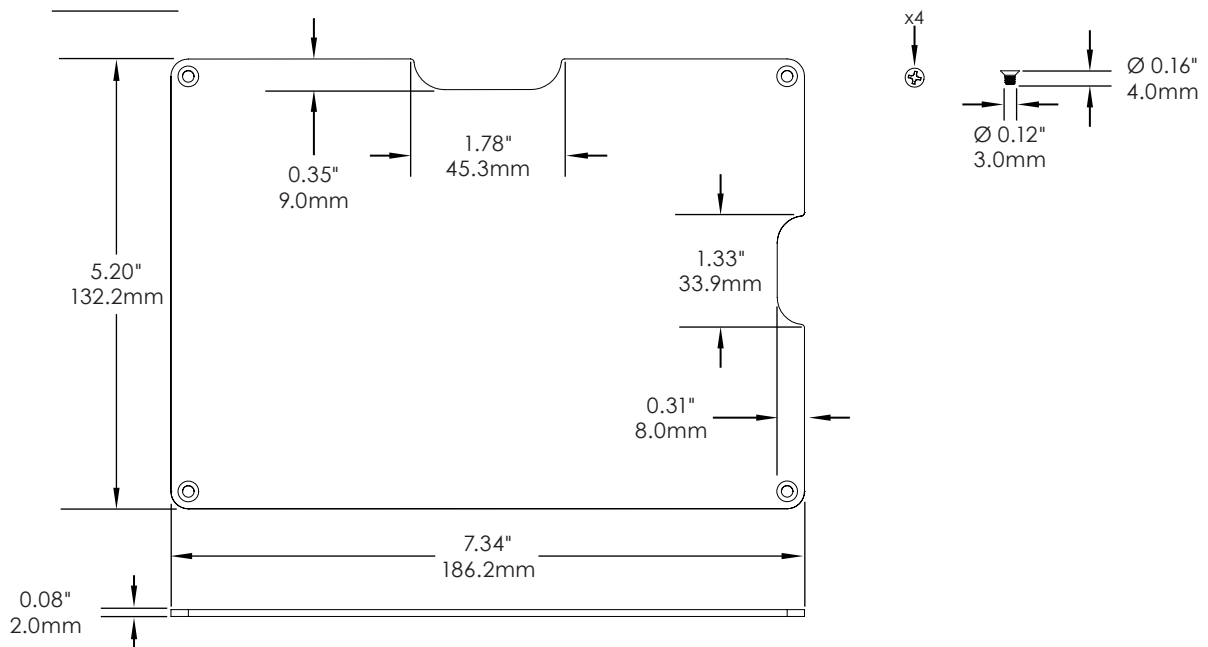

Zebra ET40/45 10in Battery Cover (CT1512):

Honeywell EDA10 Rear Cover (CT1514):

NE360 / Technical Specifications

NE360C - PAYMENT CENTER

ORDER CODE	DESCRIPTION
CT3003	Payment center stand, swivel, tablet adapter
CT3005	Payment center HUB: 3 USBA, 1 USB C, 1 Ethernet
CT3006	Payment Center Hub extender cable
CT3009	Payment center tablet case Surface GO 2, 3 & 4
CT3068	Payment center tablet case Zebra ET5x 10in
CT3018	Payment center mount adhesive replacement, 32 pieces
CT3019	Payment center tablet mount replacement adhesive, 16 pieces
CT3021	Payment center bolt mount kit
CT3073	NE360 Payment Center Cradle Lock
CT3007	Payment center tablet adapter
CT3074	Payment center tablet adapter handstrap replacement
CT3081	Payment center tablet adapter cable for Zebra ET51 10in
CT3082	Zebra ET5X Backplate - Required if not using a case
CT1512	Zebra ET40/45 10in Battery Cover
CT1514	Honeywell EDA10 Rear Cover
CT3011	Payment center tablet adapter USB-C cable with guide and cap
CT3103	Apple lightning charge/data cable assembly
CT3104	iPad 9.7(G6),10.2(G7,8)case (requires CT3103)
CT3184	iPad 10.9 (G10) Cosmetic Case
CT3151	Shoulder Strap Clips, 2 pieces
CT3098	Tablet Adapter Removal Tool
CT3170	Stand Adhesive Removal Tool
PS567-AUS PS567-EU PS567-JPN PS567-UK PS567-US	24V/5A power supply; 120W (Use for payment center stand)