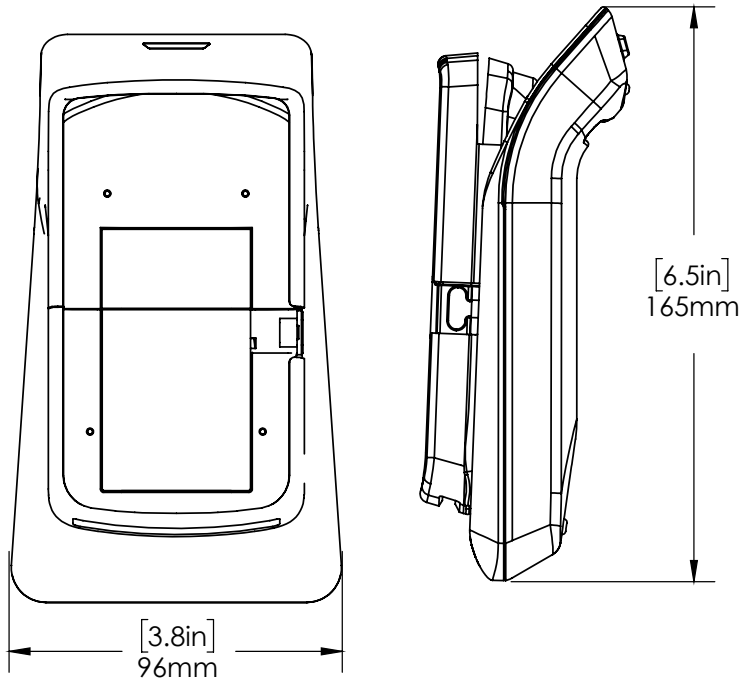

NE360 / Technical Specifications

SPECIFICATIONS

Payment center stand, swivel, tablet adapter (CT3003):

Payment center HUB: 3 USBA, 1 USB C, 1 Ethernet (CT3005):

NETWORK HUB (MAX DATA RATE: 480 MBPS)

CONNECTOR	VOLTAGE, DC	MAX CURRENT
USB-A 2.0 CHARGE/DATA	5	1.4A
USB-A 2.0 DATA	5	0.5A
USB-C 3.0 DATA	5	0.9A
USB-A 3.0 DATA	5	0.5A
GIGABIT ETHER-NET PORT, RJ45	Max data rate: 480 Mbps	

SPECIFICATIONS

Payment center tablet adapter USB-C cable with guide and cap (CT3011):

SPECIFICATIONS

Payment Device Cradle counter/wall dock (CT3020):

NE360 / Technical Specifications

ingenico iSMP4 cradle: (CT3066)

ingenico Link2500i cradle: (CT3071)

NE360 / Technical Specifications

SPECIFICATIONS

Verifone E355 CHARGE ONLY Cradle (CT3088):

ingenico Link2500 standard Cradle (CT3099):

NE360 / Technical Specifications

SPECIFICATIONS

Verifone E285 Cradle (CT3002)

NE360 / Technical Specifications

SPECIFICATIONS

NE360 Payment Center Cradle Lock (CT3073):

NE360C Zebra ET5X Backplate (CT3082):

NE360 / Technical Specifications

SPECIFICATIONS