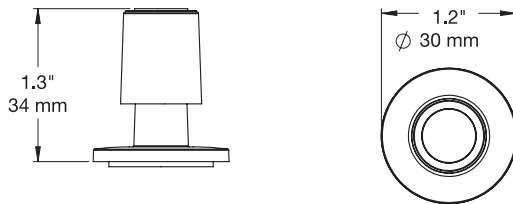

SPECIFICATIONS

Zips Camera Alarm Unit (ZA2002):

Zips Camera Lens Support Stand (ZA2500):

Zips Camera Sensor (ZA2300):

SPECIFICATIONS

Zips Camera with Lens Sensor (ZA2301):

PRODUCT ORDERING

ORDER CODE	DESCRIPTION	CARTON QTY.
ZA2002-W ZA2002-B	Zips Camera Alarm Unit - White Zips Camera Alarm Unit - Black	1
ZA2300-W ZA2300-B	Zips Camera Sensor - White Zips Camera Sensor - Black	1
ZA2301-W ZA2301-B	Zips Camera with Lens Sensor - White Zips Camera with Lens Sensor - Black	1
ZA2500-W ZA2500-B	Zips Camera Lens Support Stand - White Zips Camera Lens Support Stand - Black	1
ADH2016	Zips Camera Alarm Unit Replacement Adhesive	20
ADH2026	Zips Camera Sensor Replacement Adhesive	20
ADH2033	Zips PSA Accessory Kit, Remote Adapter	20