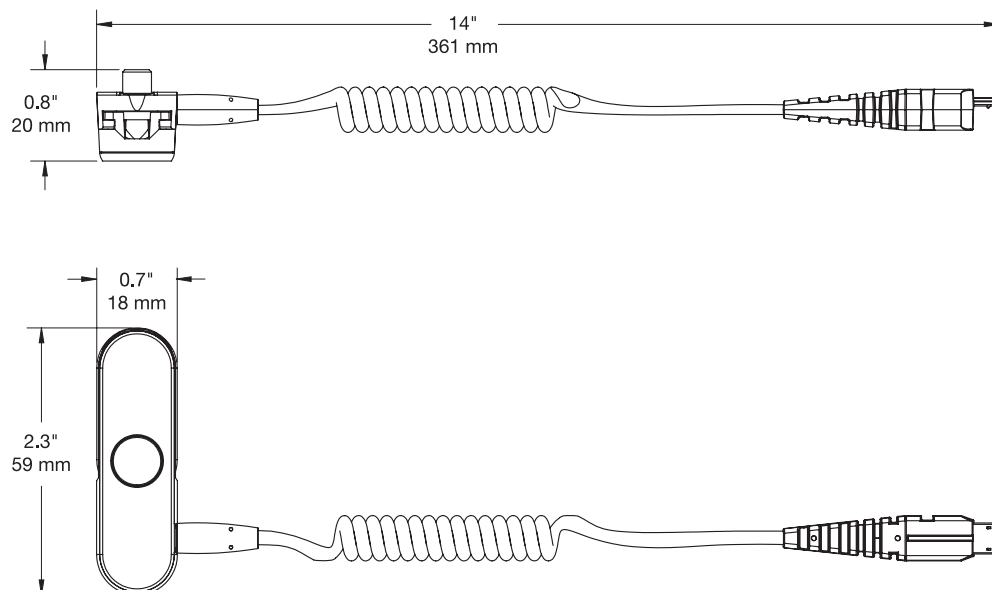

SPECIFICATIONS

Zips Camera Alarm Unit (ZA2002):

Zips Camera Lens Support Stand (ZA2500):

Zips Camera Sensor (ZA2300):

SPECIFICATIONS

Zips Camera with Lens Sensor (ZA2301):

PRODUCT ORDERING

ORDER CODE	DESCRIPTION	CARTON QTY.
ZA2002-W ZA2002-B	Zips Camera Alarm Unit - White Zips Camera Alarm Unit - Black	1
ZA2300-W ZA2300-B	Zips Camera Sensor - White Zips Camera Sensor - Black	1
ZA2301-W ZA2301-B	Zips Camera with Lens Sensor - White Zips Camera with Lens Sensor - Black	1
ZA2500-W ZA2500-B	Zips Camera Lens Support Stand - White Zips Camera Lens Support Stand - Black	1
ADH2016	Zips Camera Alarm Unit Replacement Adhesive	20
ADH2026	Zips Camera Sensor Replacement Adhesive	20
ADH2033	Zips PSA Accessory Kit, Remote Adapter	20