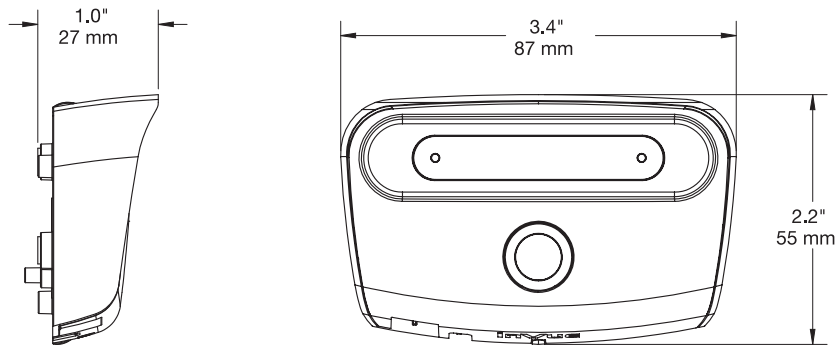

SPECIFICATIONS

Zips Camera Alarm Unit (ZA2002):

Zips Camera Lens Support Stand (ZA2500):

Zips Camera Sensor (ZA2300):

SPECIFICATIONS

Zips Camera with Lens Sensor (ZA2301):

PRODUCT ORDERING

ORDER CODE	DESCRIPTION	CARTON QTY.
ZA2002-W ZA2002-B	Zips Camera Alarm Unit - White Zips Camera Alarm Unit - Black	1
ZA2300-W ZA2300-B	Zips Camera Sensor - White Zips Camera Sensor - Black	1
ZA2301-W ZA2301-B	Zips Camera with Lens Sensor - White Zips Camera with Lens Sensor - Black	1
ZA2500-W ZA2500-B	Zips Camera Lens Support Stand - White Zips Camera Lens Support Stand - Black	1
ADH2016	Zips Camera Alarm Unit Replacement Adhesive	20
ADH2026	Zips Camera Sensor Replacement Adhesive	20
ADH2033	Zips PSA Accessory Kit, Remote Adapter	20