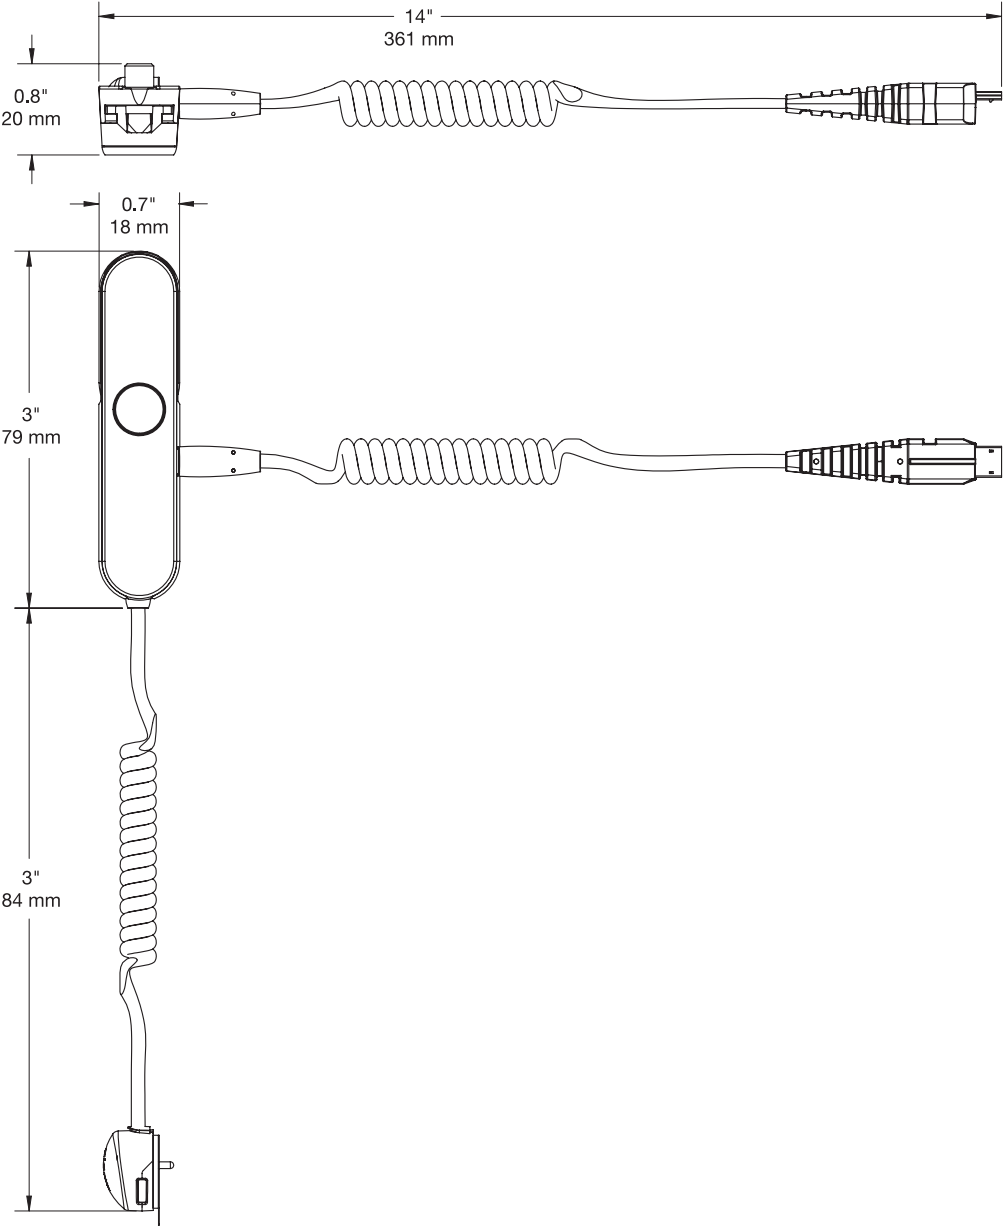

SPECIFICATIONS

Zips Camera Alarm Unit (ZA2002):

Zips Camera Lens Support Stand (ZA2500):

Zips Camera Sensor (ZA2300):

SPECIFICATIONS

Zips Camera with Lens Sensor (ZA2301):

PRODUCT ORDERING

ORDER CODE	DESCRIPTION	CARTON QTY.
ZA2002-W ZA2002-B	Zips Camera Alarm Unit - White Zips Camera Alarm Unit - Black	1
ZA2300-W ZA2300-B	Zips Camera Sensor - White Zips Camera Sensor - Black	1
ZA2301-W ZA2301-B	Zips Camera with Lens Sensor - White Zips Camera with Lens Sensor - Black	1
ZA2500-W ZA2500-B	Zips Camera Lens Support Stand - White Zips Camera Lens Support Stand - Black	1
ADH2016	Zips Camera Alarm Unit Replacement Adhesive	20
ADH2026	Zips Camera Sensor Replacement Adhesive	20
ADH2033	Zips PSA Accessory Kit, Remote Adapter	20