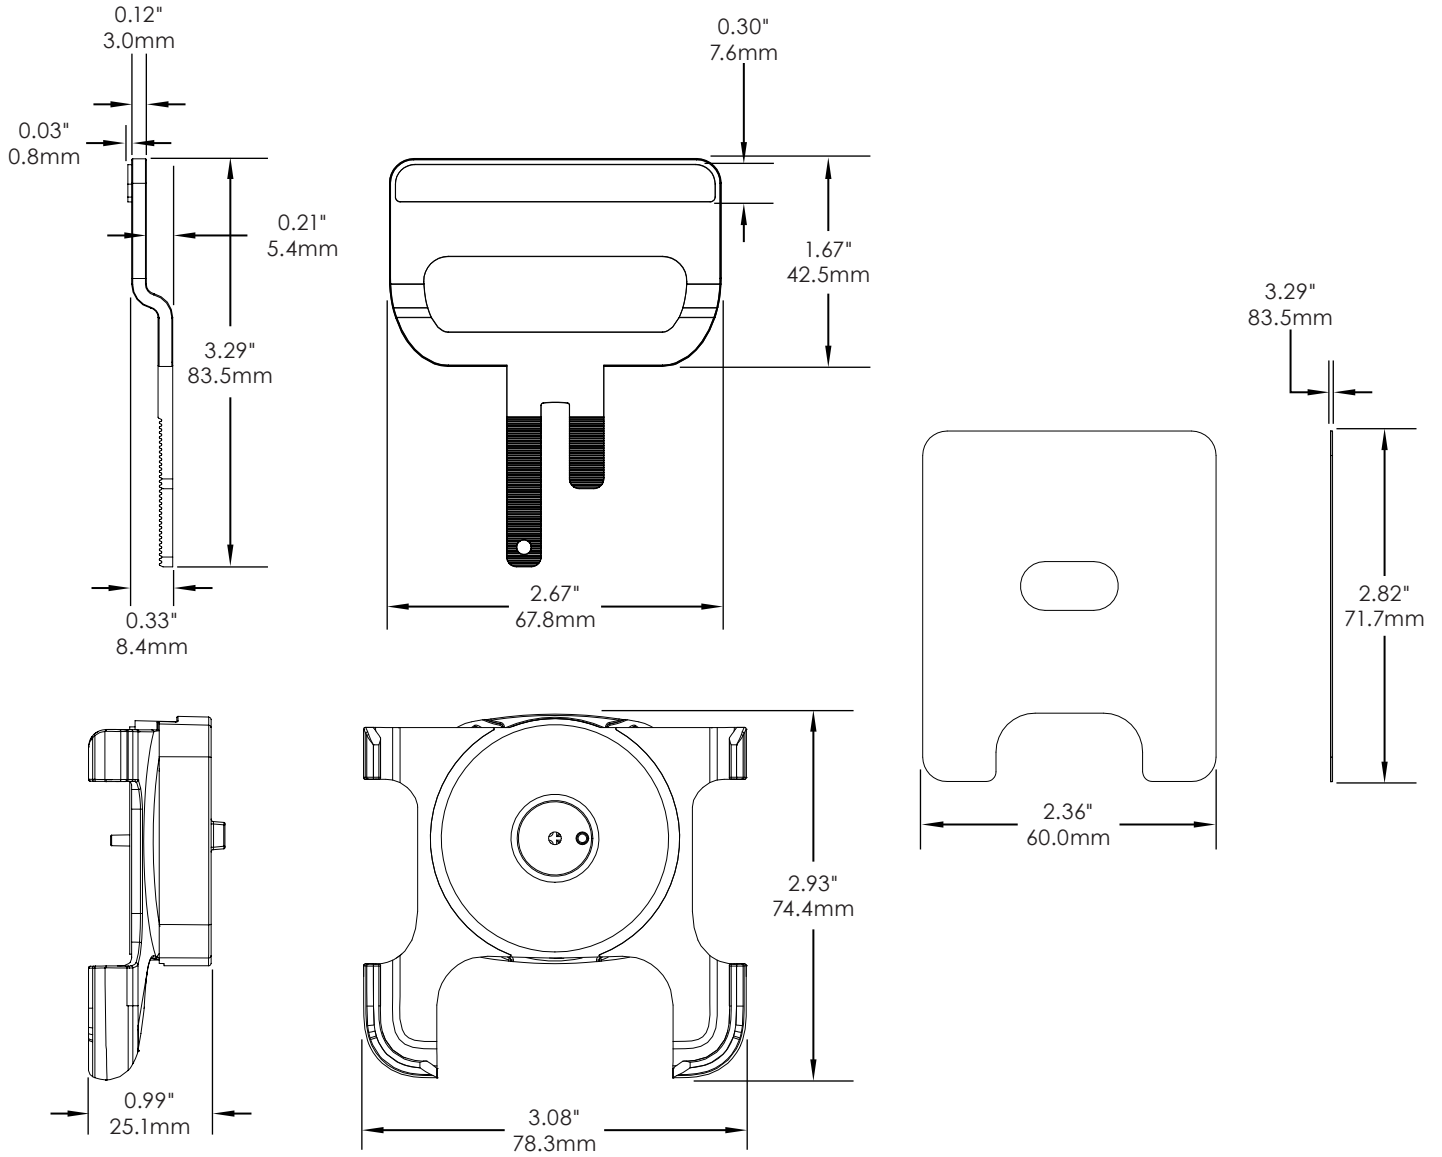

Motorola Razer Custom Bracket Arms / Technical Specifications

SPECIFICATIONS

HS150 Custom Bracket Arms (HC15455):