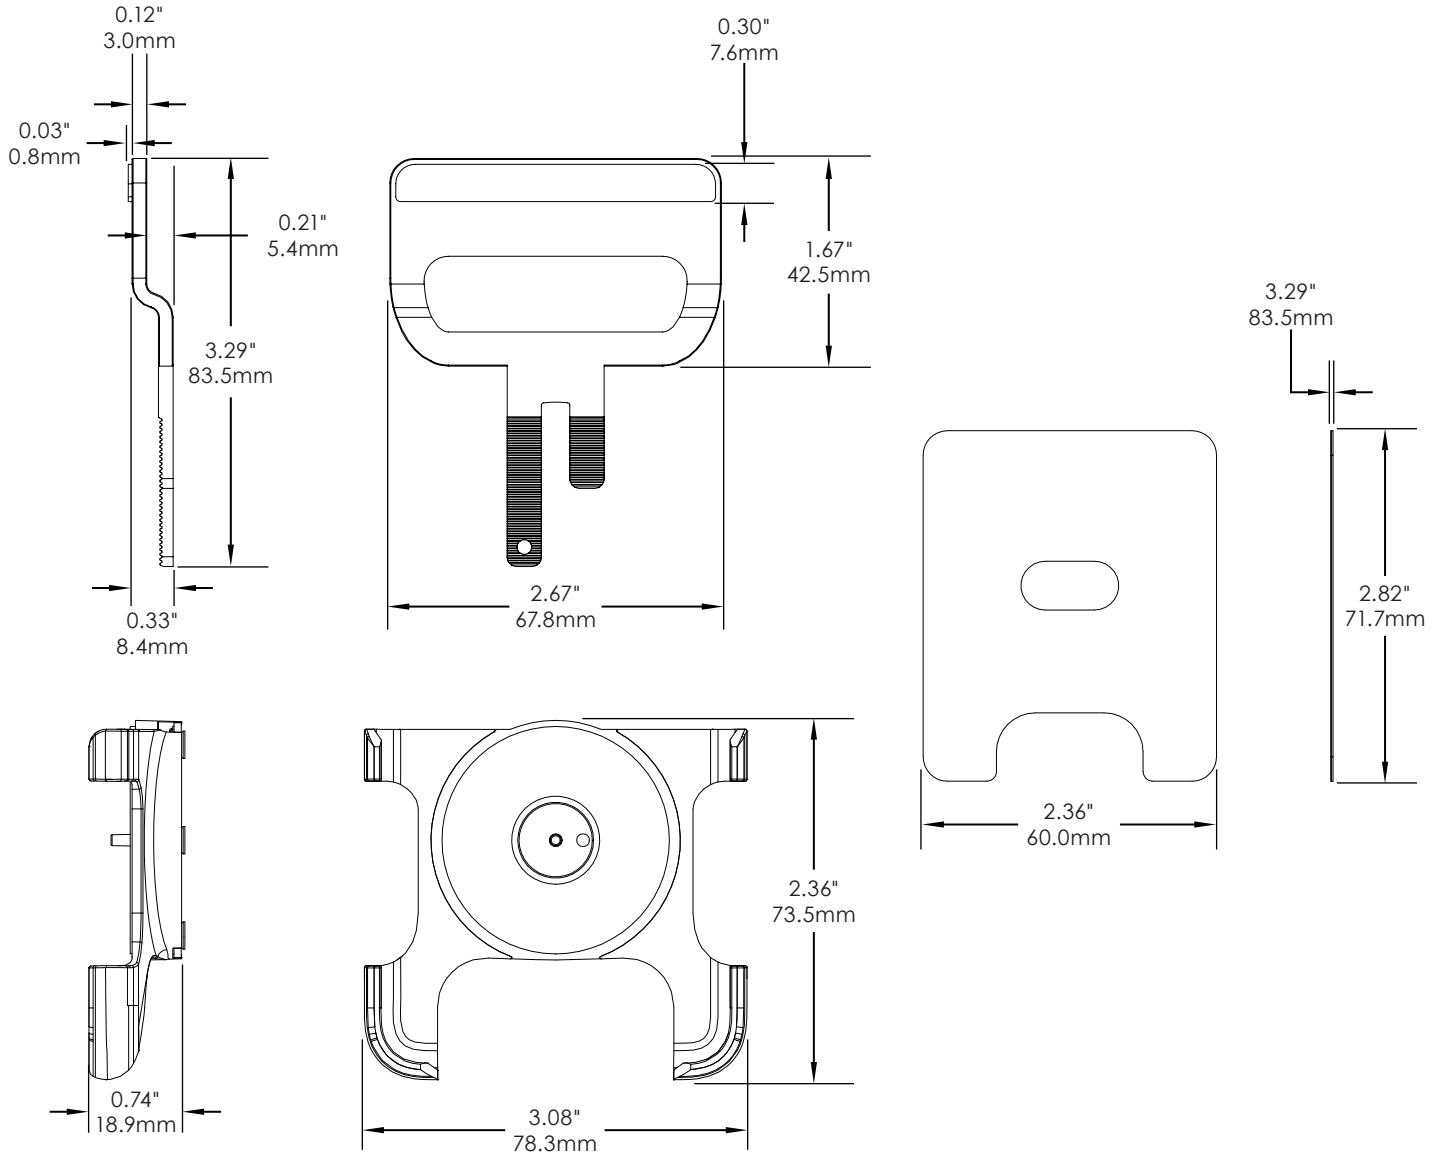

# Motorola Razer Custom Bracket Arms / Technical Specifications

## SPECIFICATIONS

OnePOD Custom Bracket Arms (DBH631):