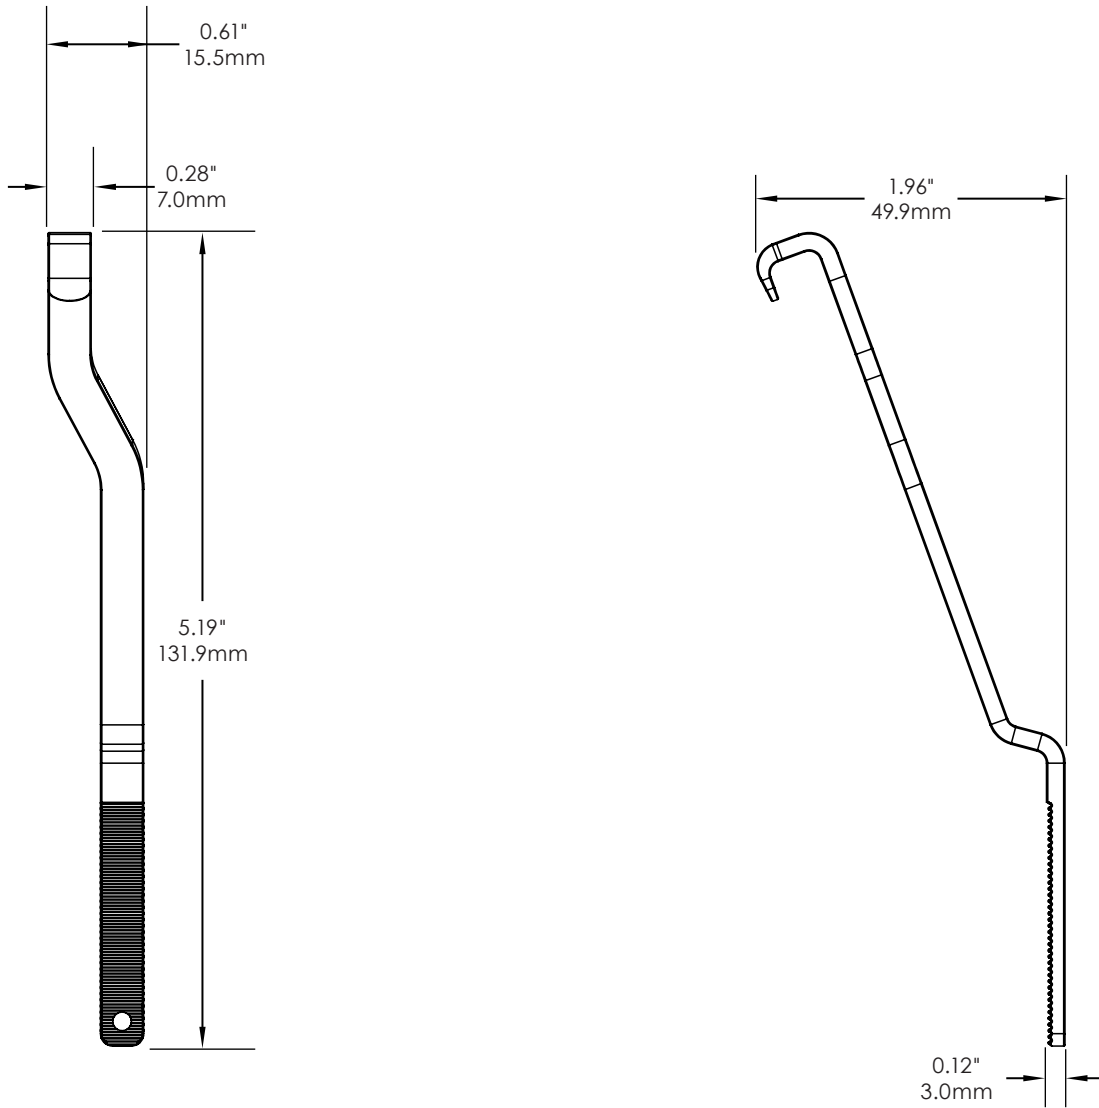

SPECIFICATIONS

OnePOD Custom Single Bracket Arm (DBH707):

invue.com

©2023 InVue Security Products. No endorsement of InVue products has been made by any of the manufacturers of the products shown. Product is sold pursuant to InVue's warranty which can be found at www.invue.com/warranty.

THE AMERICAS 704.752.6513 • 888.55.INVUE
EUROPE, MIDDLE EAST & AFRICA +31.23.8900150
ASIA PACIFIC +852.3127.6811